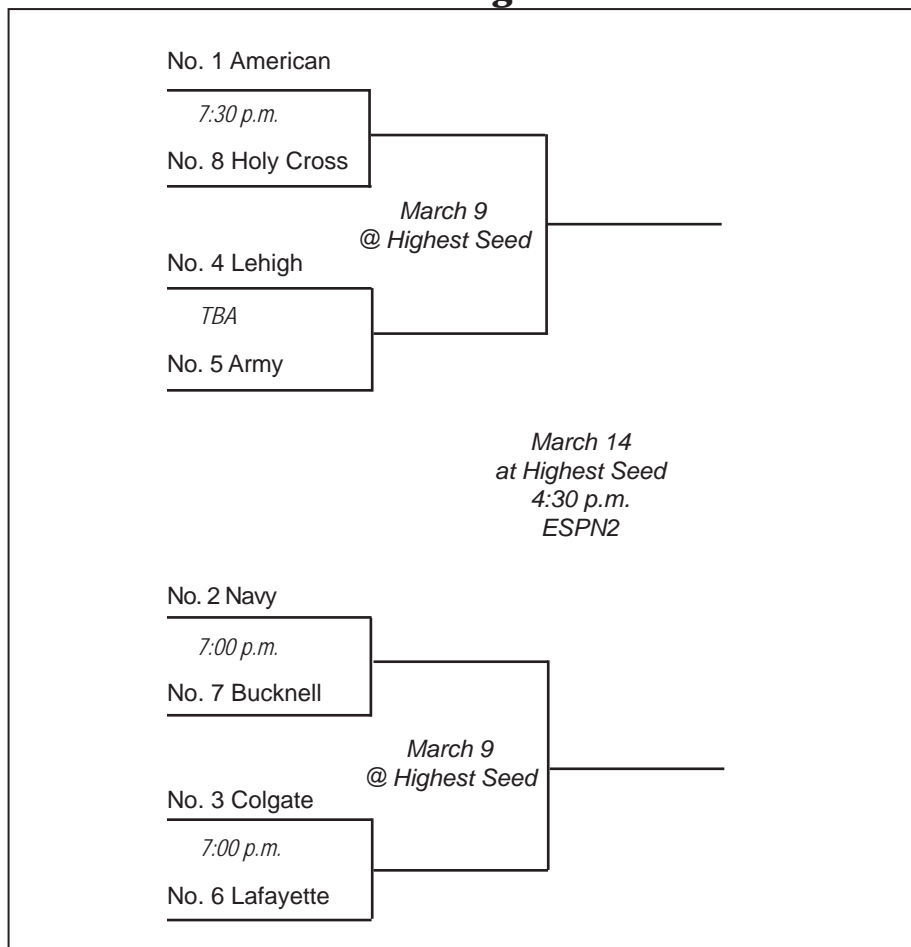

5, Tim Bieg vs. Navy (3/10/2000)

5, Tim Bieg at Navy (3/5/1998)

Patriot League Tournament Play

2007-08 Patriot League Tournament

Lafayette All-Patriot League Team Selections

- 1990-91: Bruce Stankavage (First Team)
- 1991-92: Craig White (Second Team)
- 1992-93: Keith Brazzo (Second Team)
Craig Kowadla (Rookie Team)
- 1993-94: Keith Brazzo (Second Team)
- 1994-95: None
- 1995-96: Craig Kowadla (First Team)
Stefan Ciosici (Rookie Team)
- 1996-97: Brian Ehlers (Rookie Team)
- 1997-98: Stefan Ciosici (First Team)
Player of the Year
Brian Ehlers (Second Team)
Tyson Whitfield (Rookie Team)
Rookie of the Year
Fran O'Hanlon
Coach of the Year
- 1998-99: Brian Ehlers (First Team)
Player of the Year
P.L. Tournament M.V.P.
Ted Cole (First Team)
Fran O'Hanlon
Coach of the Year
- 1999-00: Brian Ehlers (First Team)
Player of the Year
Stefan Ciosici (Second Team)
P.L. Tournament M.V.P.
- 2000-01: Frank Barr (Second Team)
Tim Bieg (Second Team)
Tyson Whitfield (Second Team)
- 2001-02: Brian Burke (First Team)
Kenny Grant (Rookie Team)
- 2002-03: Justin DeBerry (Second Team)
- 2003-04: Winston Davis (First Team)
Justin DeBerry (First Team)
Mike Farrell (Second Team)
- 2004-05: None
- 2005-06: Andrei Capusan (Second Team)
Andrew Brown (Rookie Team)
- 2006-07: None
- 2007-08: Bilal Abdullah (Second Team)
Andrew Brown (Second Team)