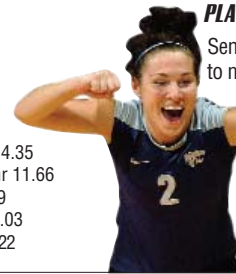

PLAYER TO WATCH

Senior libero Lauren Mathewson is poised to move into second in career digs at Kansas State. She needs just 10 digs to pass Kim Zschau for third on the list. Mathewson also needs one more match with 20 digs to tie Laura Downey for second in career 20-dig matches.

FIRST SERVE

Kansas State returns home after an extended road trip last week to take on the No. 12 Iowa State Cyclones at 7 p.m. Wednesday in Ahearn Field House. The Wildcats fell to the Cyclones earlier this season on the road when K-State could not get into an offensive rhythm.

This time the Wildcats are looking to avenge a sweep at the hands of Iowa State two weeks ago and to snap a five-match losing streak to the Cyclones. After dominating the series in the Big 12 era, K-State has dropped seven of the last nine to Iowa State. A win on Wednesday would get the Wildcats back on the winning track and give them their first victory over a ranked opponent this season. The Cyclones enter Wednesday's match on a four-match winning streak after ousting Kansas in three sets Saturday.

Fans can see two of the top liberos in the Big 12 in action during the contest. Senior Lauren Mathewson stands just 10 digs shy of moving past Kim Zschau for second all-time in career digs at K-State 1,579. Two-time Big 12 Libero of the Year Angie Lastra stands in first with more than 2,000 career digs, and she was past by Iowa State's Ashley Mass last week for most digs in Big 12 history.

Wednesday's contest will be Caitlyn Donahue Community Night. Fans from Overland Park can get into the match for just $3 when purchasing their tickets in advance online. For more information contact the K-State Ticket Office at 800-221-CATS (2287). Wednesday also will be Candy for Your Costume with fans receiving candy for wearing their Halloween costumes to the match. It also is the last day for students to join Purple Pit.

ON THE AIRWAVES

Wednesday's match can be heard on KMAN 1350 with Brian Smoller calling the action and Rob Voelker assisting the broadcast with color commentary.

ONLINE

Live stats will be available through kstatesports.com for fans wanting to track the action live on the web. Live audio of KMAN's broadcast will also be provided through kstatesports.com. Free live video streaming also is available.

THE SERIES

Iowa State holds the edge in the all-time series with K-State 41-36 as the Cyclones dominated the series during the 80's and early-90's. K-State has won 22 of the 29 meetings in the Big 12 era to cut into Iowa State's lead. The Cyclones have turned the series around of late winning seven of the last nine against the Wildcats.

THE COACHES

Kansas State: Suzie Fritz (Florida Atlantic '94) is in her 10th year as head coach of the Wildcats she is the winningest coach in the program's history in terms of wins (192) and is not far off of the best winning percentage in school history as well at .635.