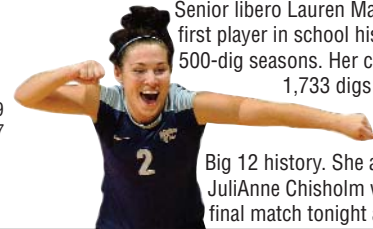

[^] Chevron Rainbow Wahine Invitational - Honolulu, Hawaii
[%] Varney's Kansas State Invitational
[#] UK Invitational - Lexington, Ky.
^{*} Big 12 Conference match
 All times local to site and subject to change
 All matches will be aired on KMAN 1350 AM

PLAYER TO WATCH

Senior libero Lauren Mathewson is the first player in school history with three 500-dig seasons. Her career total of 1,733 digs rank her second in school history and also fifth in Big 12 history. She and co-captain JuliAnne Chisholm will play their final match tonight as seniors.