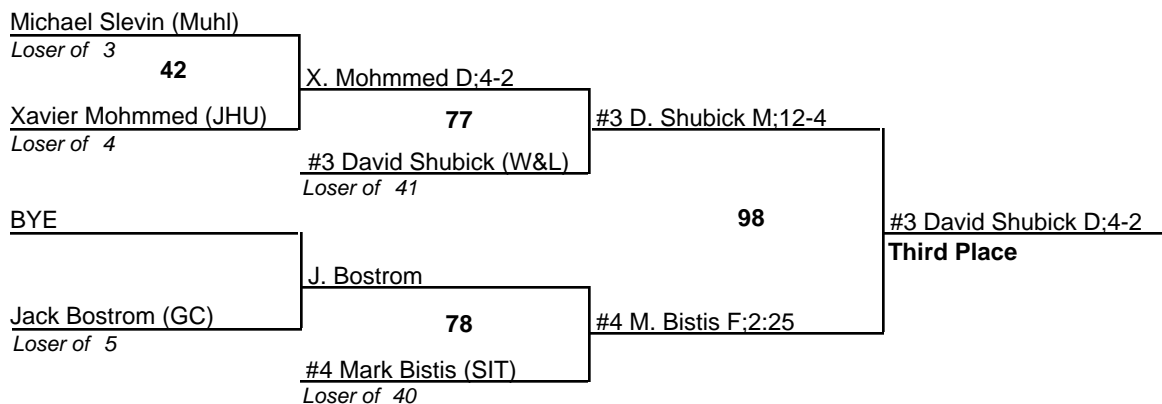

Centennial Conference Championship 2008

133