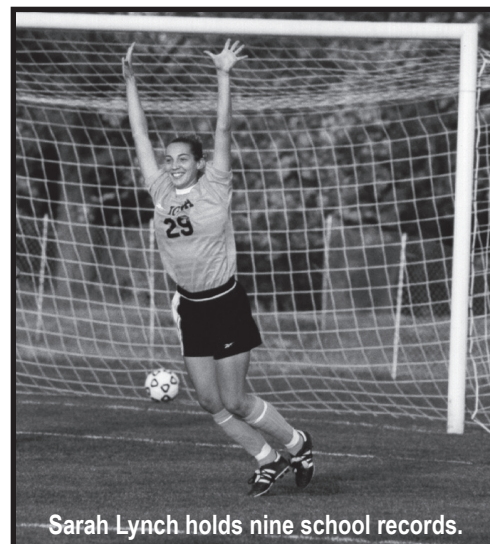

Individual Goals in a Match

1. Katelyn Quinn (10-31-03)	3
Sarah Lynch (9-1-99)	3
Kate Walse (9-13-98)	3
Beth Oldenburg (9-5-97)	3
Jenny Sturm (10-15-00)	3
Sarah Lynch (10-20-00)	3

Individual Assists in a Match

1. Morgan Showalter (8-23-08)	3
Jenna Sorensen (9-5-97)	3
2. 22 other times...	2

Individual Shots on Goal in a Match

1. Sarah Lynch (9-10-99)	11
2. Katelyn Quinn (10-31-03)	10
Beth Oldenburg (10-23-97)	10
Nicolle Taylor (9-9-01)	10
4. Katelyn Quinn (9-5-03)	9
Sarah Lynch (8-31-01)	9
Sarah Lynch (9-1-99)	9
Kate Walse (9-6-98)	9
7. Katelyn Quinn (10-5-03)	8
Kate Walse (9-10-00)	8
Kate Walse (9-29-00)	8
Kate Walse (9-10-99)	8
Sarah Lynch (9-17-99)	8

Individual Saves in a Match

1. Britta Vogele (10-13-02)	15
Liz Hendel (9-10-00)	15
Britta Vogele (9-21-03)	15
3. Britta Vogele (10-6-02)	14
Britta Vogele (8-29-03)	14
Emily Moran (10-31-10)	14
4. Britta Vogele (10-25-02)	13
5. Gabe Mauren (9-14-97)	12
Britta Vogele (9-3-05)	12
Erin MacIsaac (10-21-05)	12
Erin MacIsaac (9-25-05)	12
6. Britta Vogele (10-11-02)	11
Britta Vogele (8-31-03)	11
Britta Vogele (9-13-03)	11
Britta Vogele (9-26-03)	11
Britta Vogele (10-3-05)	11
7. Liz Hendel (9-29-00, 11-2-00)	11
8. Gabe Mauren (9-18-98)	11
9. 13 other times...	10

Most Team Goals Scored

- 8 vs. Grinnell, Sept. 20, 1998
- 8 vs. Kent State, Sept. 5, 1997

Most Team Goals Allowed

- 8 vs. Penn State, Oct. 15, 2004
- 8 vs. Penn State, Oct. 9, 2005

Sarah Lynch holds nine school records.