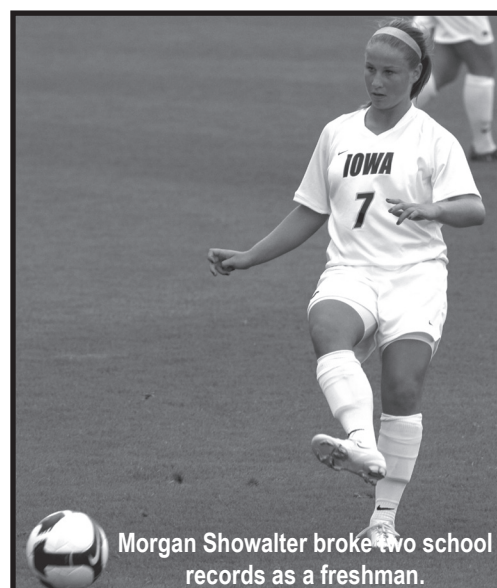

1. Sarah Lynch (1999)	7
2. Sarah Lynch (2000)	6
Alyssa Cosnek (2008)	6
4. Katelyn Quinn (2002)	5
5. Sarah Lynch (2001)	4
6. Morgan Showalter (2009)	3
Stephanie Hyink (2007)	3
Linzy Wolman (1999)	3
Beth Oldenburg (1998)	3
Jenna Sorensen (1997)	3
Sarah Lynch (2002)	3

Season Individual Victories

1. Britta Vogele (2002)	11
Liz Hendel (2000)	11
Missy Wickart (1999)	11
3. Emily Moran (2009)	9
4. Gabe Mauren (1997)	8
Emily Moran (2010)	8
5. Britta Vogele (2001)	7

Season Individual Saves

1. Liz Hendel (2000)	146
2. Britta Vogele (2003)	127
Britta Vogele (2002)	127
3. Britta Vogele (2005)	125
4. Britta Vogele (2001)	110
5. Gabe Mauren (1997)	107
6. Emily Moran (2010)	99
7. Gabe Mauren (1998)	96

Team Season Records

Most Victories:	13/1999
Most Home Victories:	7/2008, 2009
Most Road Victories:	7/1999
Most Defeats:	14/2003
Most Draws:	4/2005, 2007
Fewest Victories:	2/2004
Fewest Defeats:	7/1999, 2002
Fewest Draws	0/ 3x, last 2002
Most Games Played:	21, 2008
Fewest Games Played:	18/3x, last 2004
Longest Winning Streak:	7/2010
Longest Unbeaten Streak:	8/2007
Longest Losing Streak:	8/2004
Most Goals Scored:	49/1999
Fewest Goals Scored:	11/2006
Most Assists:	52/1999
Fewest Assists:	12/2004
Most Points:	150/1999
Fewest Points:	38/2004
Most Goals Allowed:	50/2005
Fewest Goals Allowed:	22/2006
Most Shutouts:	9/2007
Best Goals Scored Average:	2.579 1999 (49 goals)
Best Goals Scored Against Average:	1.13 2006 (22 goals against)

Morgan Showalter broke two school records as a freshman.