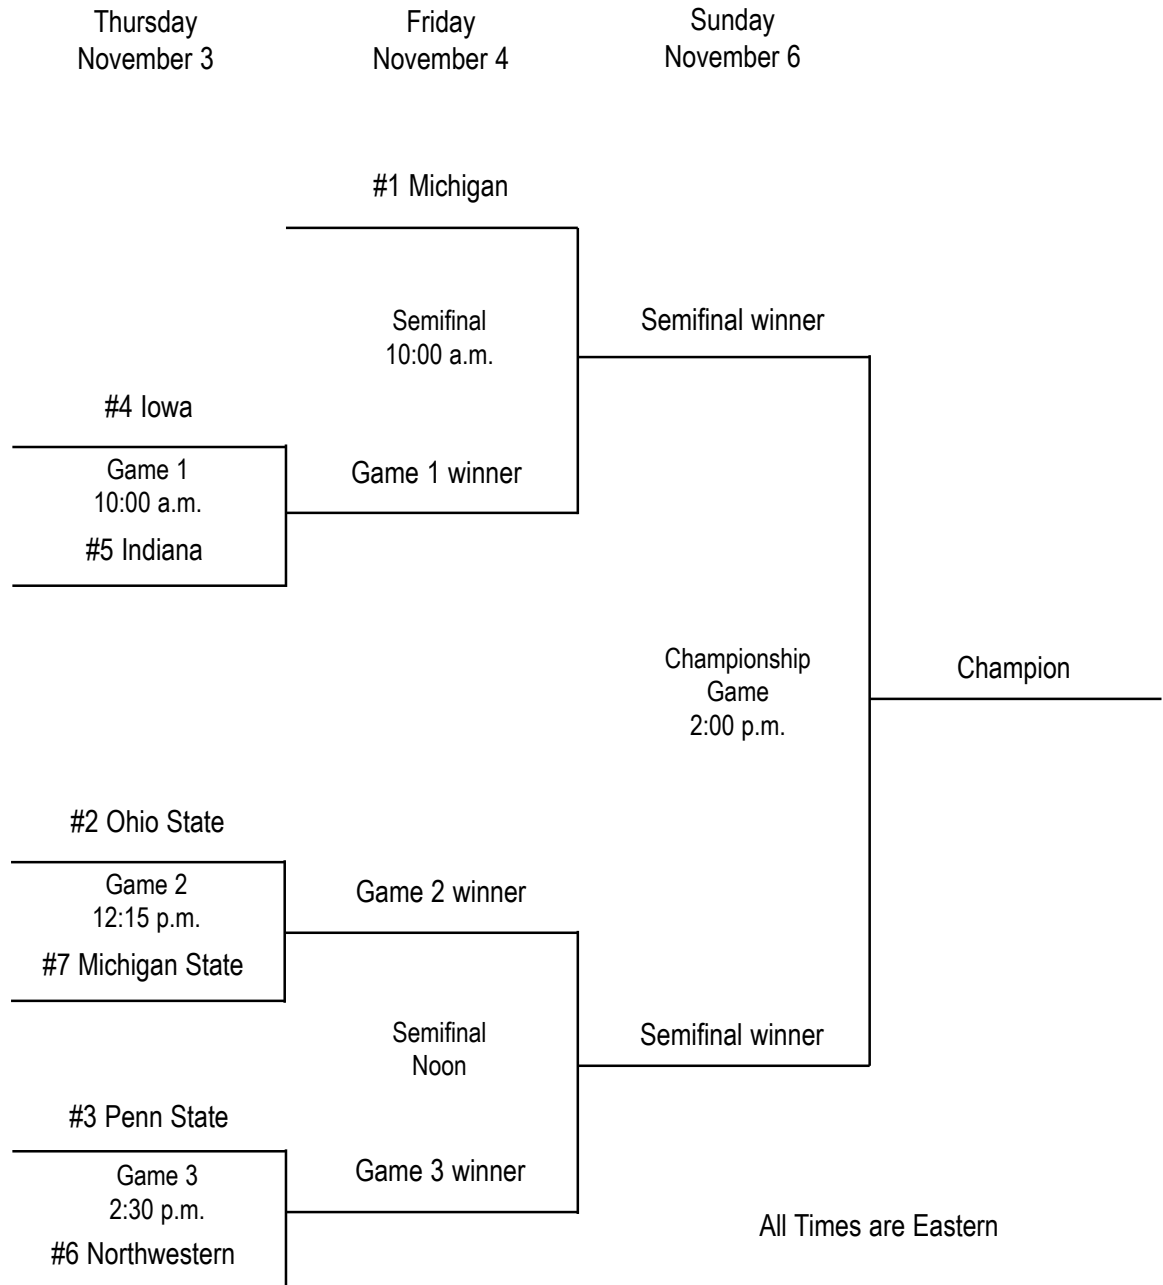

2011 Big Ten Field Hockey Tournament

Hosted by Penn State University

All games will be played at the Penn State Field Hockey Complex

2011 INDIANA HOOSIERS

No.	Name	Pos.	Yr.	Ht.	Hometown/Last School
2	Kristy McFadden	MF	Sr.	5-7	Mariton, N.J./Cherokee
3	Brooke Borneman	F	Jr.	5-7	Coopersburg, Pa./Southern Lehigh
4	Katie Griswold*	F	Sr.	5-6	Solana Beach, Calif./Torrey Pines
5	Caitlin Bearish	MF	Fr.	5-6	Cooperburg, Pa./Southern Lehigh
6	Nicole Volgraf	F	Fr.	5-3	Lafayette Hill, Pa./Springside
7	Jaclyn Zamudio	F/MF	Sr.	5-6	Los Gatos, Calif./Archbishop Mitty
8	Emily Bowker	F/MF	So.	5-3	Beach Haven, N.J./Southern Regional
9	Audra Heilman	F/MF	Fr.	5-3	Easton, Pa./Easton
10	Mariella Grote	F	So.	5-7	Cincinnati, Ohio/St. Ursula Academy
11	Brenna Moeljadi*	B	R-Sr.	5-4	Los Angeles, Calif./Harvard-Westlake
12	Danielle McNally	B	So.	5-6	Marmora, N.J./Ocean City
13	Gaby Olshemski	MF	R-Fr.	5-1	Shavertown, Pa./Lake-Lehman
15	Hannah Boyer	B	R-So.	5-10	Louisville, Ky./DuPont Manual
17	Corinne Karch	MF	Fr.	5-7	San Diego, Calif./Scripps Ranch
20	Stefani Day	MF/B	Fr.	5-10	Palmyra, Pa./Palmyra
21	Viki Green	GK	Gr.	5-4	Belfast, Northern Ireland/University of Bath
25	Maggie Olson	GK	R-Fr.	5-8	Springfield, Pa./Springfield Township
29	Morgan Fleetwood	F	R-Jr.	5-8	Freeburg, Pa./Selinsgrove
35	Amanda Bennison	MF	Fr.	5-3	Pynton, England/Cheadle Hulme School
99	Amanda Hooven	GK	Fr.	5-3	Lancaster, Pa./Manheim Township

*Denotes Team Captain

Head Coach: Amy Robertson, 106-113 (12th year)
Associate Head Coach: Kelly Doton
Assistant Coaches: Beth Riley, Liz Sanders
Student Assistant Coaches: Corey Brautigam, Becky Pany

Big Ten Standings As of Nov. 1, 2011

No.	School	Conf.	Overall
1.	Michigan	5-1	13-5
2.	Iowa	4-2	14-3
3.	Penn State	4-2	12-5
4.	Ohio State	4-2	11-7
5.	Indiana	2-4	9-7
6.	Northwestern	1-5	12-8
7.	Michigan State	1-5	7-12

HOOSIERS IN THE BIG TEN

SHOTS	No.	Avg/G
6. Morgan Fleetwood	63	3.94
10. Brenna Moeljadi	48	3.00
POINTS	Pts	Avg/G
7. Morgan Fleetwood	25	1.56
Brenna Moeljadi	25	1.56
GOALS	No.	Avg/G
5. Morgan Fleetwood	11	0.69
8. Jaclyn Zamudio	10	0.67
ASSISTS	No.	Avg/G
3. Katie Griswold	12	0.75
7. Brooke Borneman	8	0.67
8. Brenna Moeljadi	7	0.43
GAME-WINNING GOALS	No.	Avg/G
3. Morgan Fleetwood	4	0.25
DEFENSIVE SAVES	No.	Avg/G
2. Brenna Moeljadi	4	0.25
SAVES	No.	Avg/G
7. Viki Green	34	2.83
8. Maggie Olson	25	3.12
GOALS AGAINST AVERAGE	GA	GAvg
5. Maggie Olson	10	1.69
9. Viki Green	25	2.44
SAVE PERCENTAGE	No.	Pct.
5. Maggie Olson	25	.714
9. Viki Green	34	.576

ROSTER BREAKDOWN UNITED STATES

Pennsylvania (9):
Brooke Borneman, Caitlin Bearish, Nicole Volgraf, Audra Heilman, Gaby Olshemski, Stefani Day, Maggie Olson, Morgan Fleetwood, Amanda Hooven

California (4):
Katie Griswold, Jaclyn Zamudio, Brenna Moeljadi, Corie Karch

Kentucky (1):

Hannah Boyer

New Jersey (3):

Emily Bowker, Kristy McFadden, Danielle McNally

Ohio (1):

Mariella Grote

England (1):

Amanda Bennison

Northern Ireland (1):

Viki Green

PRONUNCIATIONS

Brooke Borneman – Born-uh-man
Emily Bowker - Boe-ker
Audra Heilman - High-el-man
Mariella Grote - Mar-ee-ella Grote-ee
Brenna Moeljadi – Mole-YA-dee
Jaclyn Zamudio – Zuh-mood-ee-o

Kelly Doton – Doh-ton

2011 Kookaburra/NFHCA National Poll Week of Nov. 1, 2011