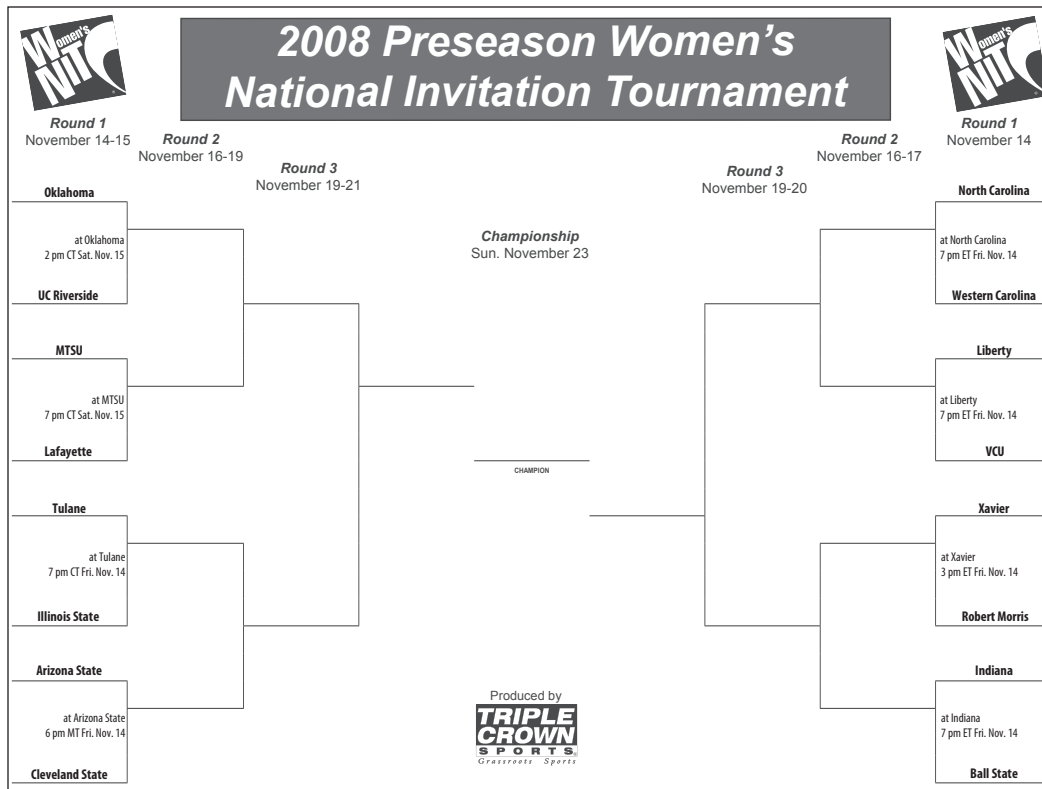

2008-09 OPPONENTS

> The Hoosiers open the 2008-09 season with the Preseason Women's National Invitation Tournament. Indiana will host Ball State in the first round in Assembly Hall on Friday, Nov. 14.

> This year's tournament format matches that of 2007 as each team is guaranteed to play three games. Teams that lose in the first two rounds will play consolation games on the second weekend, Nov. 21-23.