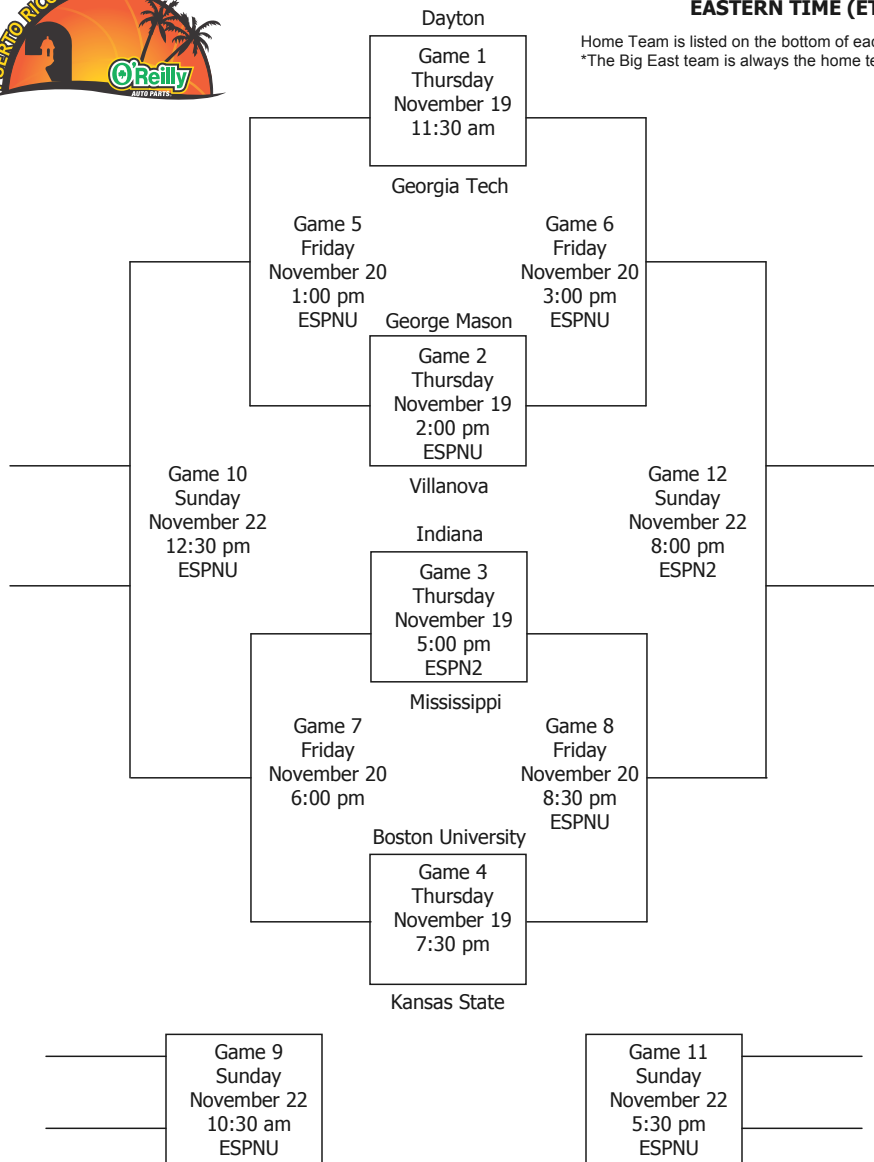

O'Reilly Auto Parts Puerto Rico Tip-Off

Hosted by the Big East Conference
November 19, 20 & 22, 2009 • Coliseo de Puerto Rico
San Juan, PR

* All times listed in EASTERN TIME (ET)

Home Team is listed on the bottom of each match-up
*The Big East team is always the home team