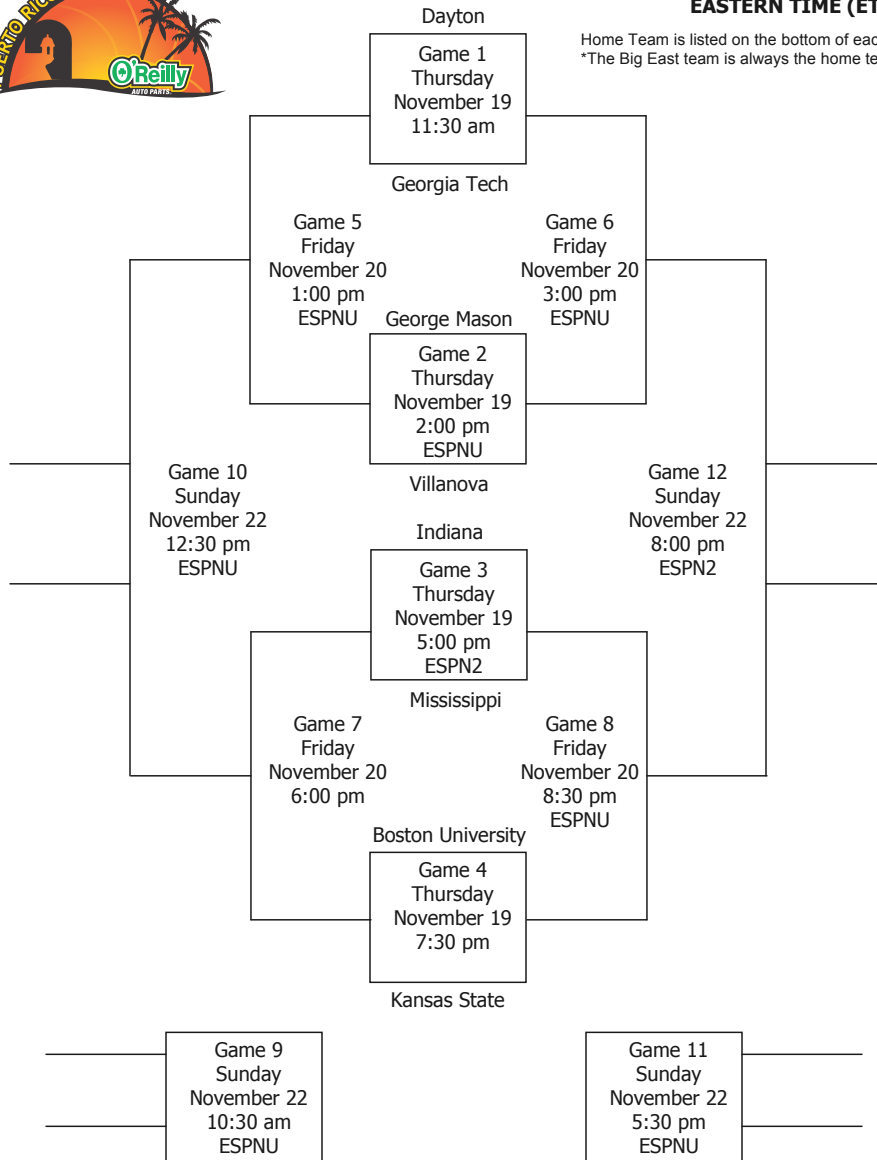

O'Reilly Auto Parts Puerto Rico Tip-Off

Hosted by the Big East Conference
November 19, 20 & 22, 2009 • Coliseo de Puerto Rico
San Juan, PR

* All times listed in EASTERN TIME (ET)

Home Team is listed on the bottom of each match-up
*The Big East team is always the home team