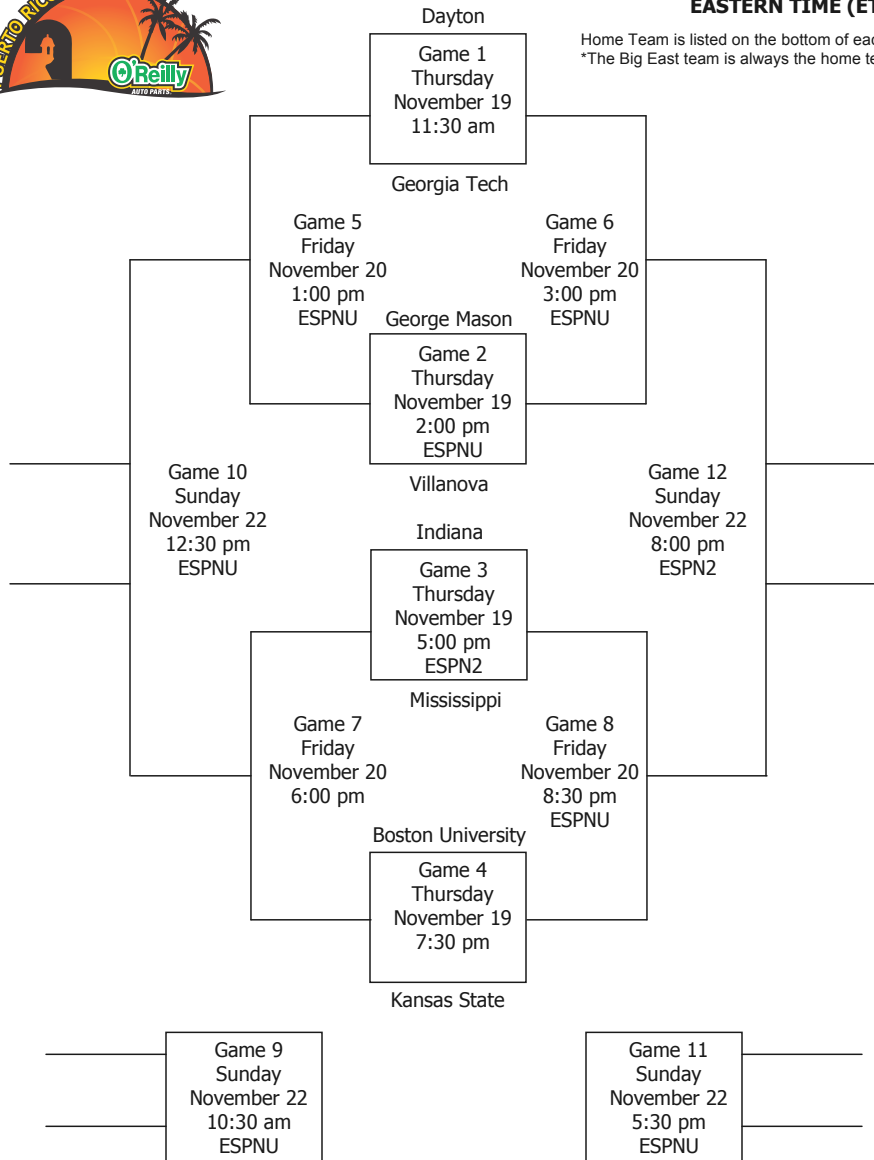

O'Reilly Auto Parts Puerto Rico Tip-Off

Hosted by the Big East Conference
November 19, 20 & 22, 2009 • Coliseo de Puerto Rico
San Juan, PR

* All times listed in EASTERN TIME (ET)

Home Team is listed on the bottom of each match-up
*The Big East team is always the home team

**2008-09 Indiana Basketball
Indiana Combined Team Statistics (as of Mar 12, 2009)
All games**

RECORD:	OVERALL	HOME	AWAY	NEUTRAL
ALL GAMES	6-25	5-10	0-11	1-4
CONFERENCE	1-17	1-8	0-9	0-0
NON-CONFERENCE	5-8	4-2	0-2	1-4

#	Player	gp-gs	min	Total		3-Point		F-Throw		Rebounds				pf	dq	a	to	blk	stl	pts	avg	
				fg-fga	fg%	3fg-fga	3fg%	ft-fa	ft%	off	def	tot	avg									
33	Dumes, Devan	27-25	753	27.9	109-265	.411	59-155	.381	67-93	.720	14	63	77	2.9	74	2	40	84	2	23	344	12.7
12	Jones III, Verdell	28-25	799	28.5	105-236	.445	20-61	.328	78-110	.709	22	64	86	3.1	66	1	100	99	15	21	308	11.0
25	Pritchard, Tom	31-31	899	29.0	111-233	.476	0-1	.000	78-135	.578	89	108	197	6.4	100	2	35	77	24	21	300	9.7
20	Williams, Nick	31-29	823	26.5	110-241	.456	8-38	.211	48-65	.738	42	96	138	4.5	76	3	22	67	3	24	276	8.9
02	Roth, Matt	31-7	651	21.0	66-174	.379	57-153	.373	20-25	.800	9	32	41	1.3	32	0	12	16	3	19	209	6.7
34	Story, Malik	31-3	555	17.9	66-181	.365	17-69	.246	33-56	.589	11	59	70	2.3	74	1	37	61	4	23	182	5.9
44	Taber, Kyle	31-23	756	24.4	57-112	.509	2-5	.400	16-23	.696	54	106	160	5.2	63	2	32	30	9	29	132	4.3
03	Moore, Daniel	31-10	533	17.2	25-58	.431	4-11	.364	23-38	.605	10	32	42	1.4	63	2	79	65	0	24	77	2.5
23	Schutz, Kipp	6-0	26	4.3	0-3	.000	0-3	.000	6-10	.600	0	1	1	0.2	1	0	1	7	0	2	6	1.0
32	Lewis, Broderick	20-0	119	6.0	2-7	.286	0-0	.000	6-14	.429	7	10	17	0.9	12	0	0	3	2	1	10	0.5
24	Gambles, Steven	6-0	14	2.3	1-3	.333	0-0	.000	1-4	.250	1	1	2	0.3	0	0	0	0	0	0	3	0.5
04	Finkelmeier, Brett	21-2	157	7.5	4-9	.444	0-1	.000	0-0	.000	6	9	15	0.7	20	0	6	9	0	4	8	0.4
40	Jobe, Tijan	22-0	108	4.9	3-7	.429	0-0	.000	1-4	.250	3	14	17	0.8	14	0	0	7	2	0	7	0.3
01	White, Evan	4-0	8	2.0	0-3	.000	0-1	.000	0-2	.000	0	2	2	0.5	1	0	0	1	0	0	0	0.0
30	Barnett, Kory	8-0	20	2.5	0-0	.000	0-0	.000	0-0	.000	1	2	3	0.4	3	0	0	2	0	0	0	0.0
1	Santa, Michael	2-0	4	2.0	0-0	.000	0-0	.000	0-2	.000	1	0	1	0.5	1	0	0	0	0	0	0	0.0
Team											44	39	83		1		14					
Total.....		31	6225		659-1532	.430	167-498	.335	377-581	.649	314	638	952	30.7	601	13	364	542	64	191	1862	60.1
Opponents.....		31	6225		786-1634	.481	216-558	.387	402-590	.681	311	655	966	31.2	567	11	463	438	146	268	2190	70.6