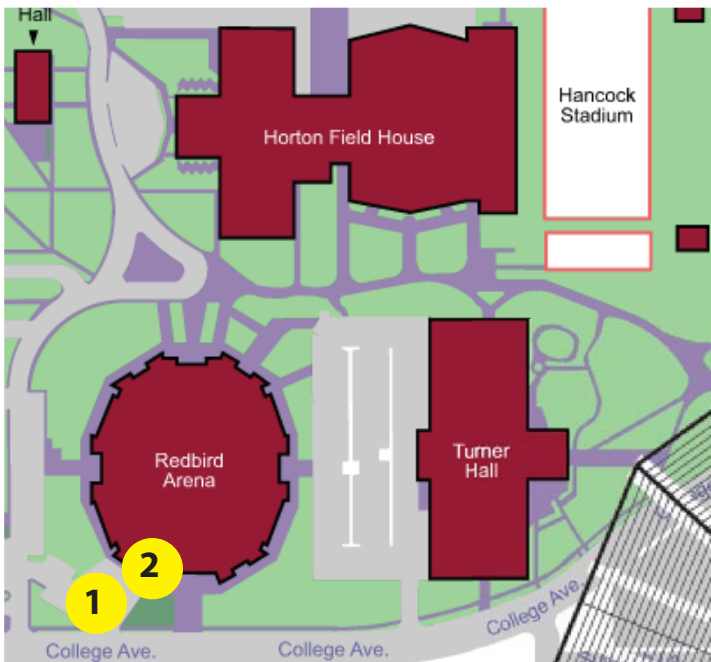

## INFORMATION

**Please Note:** A representative from game operations will meet you upon your arrival to Redbird Arena. This individual will assist you with all your questions and needs.

Parking:	Team buses will be parked at the southwest loading dock. See facilities map location #1.
Player Comps:	The visiting Player Pass List is located on the <b>Concourse Level North End Table</b> . Players are each allowed four guests. Please have your pass list upon arrival or fax in advance to (309) 438-2220. If you do not have an NCAA compliant pass list you may download one off of our website at <a href="http://www.goredbirds.com">www.goredbirds.com</a> ; click on the "visitors guide" link. Questions, call the Redbird Ticket Office at (309) 438-8000.
Credentials:	Press credentials should be arranged through the Media Relations office. Contact Brett McWethy (309) 438-5746.
Game Ball:	Molton
Uniforms:	Illinois State University will wear white jerseys
Locker Room:	Visiting team locker room is located on the arena floor level west side hallway team room B.
Training Room:	Training room is located on the arena floor level west side hallway room #117.
Bench Area:	Visiting team will begin on the north end bench.
Videotaping:	Videotaping area is on the concourse level south end.

### Important Locations

- 1** Parking
- 2** Enter/Exit Arena
- 3** Visting Team Bench
- 4** Ticket Office

Pre-Game

Protocol

REDBIRDS

vs.

Opponent

Date