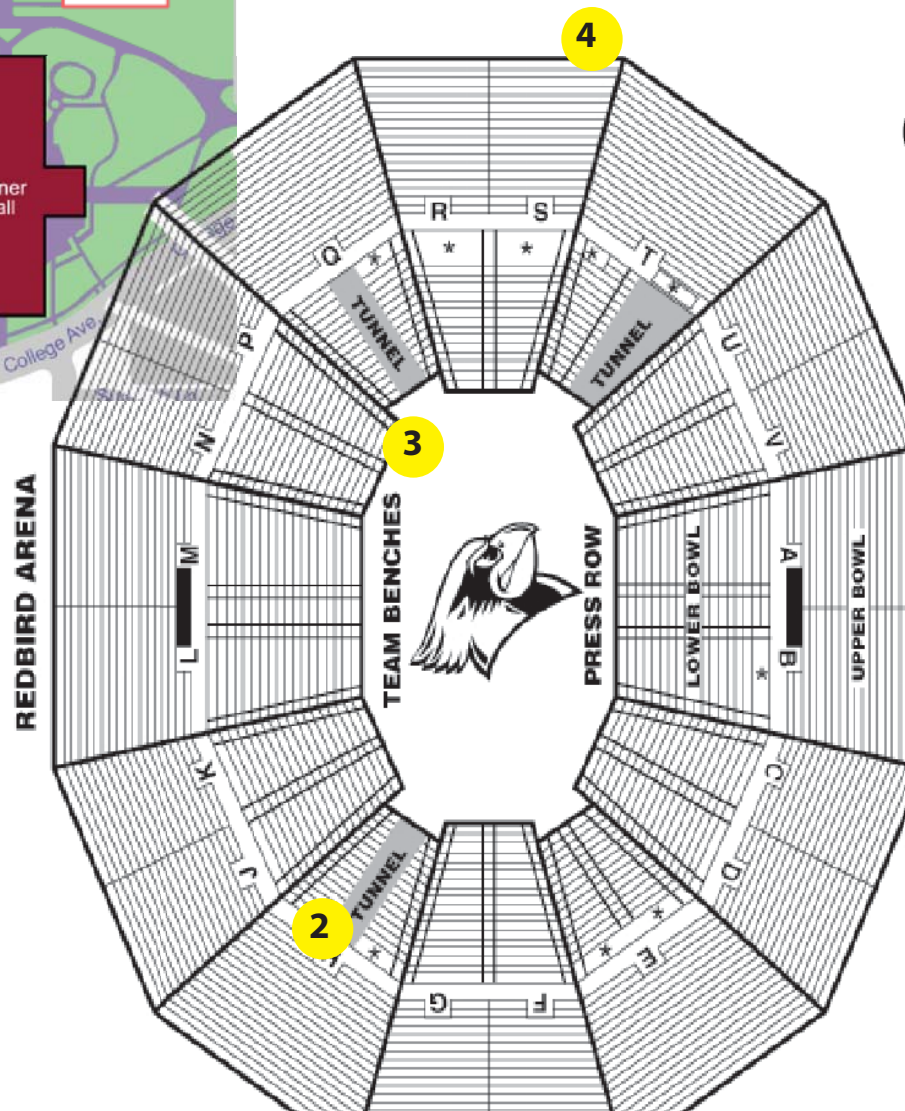

## INFORMATION

**Please Note:** A representative from game operations will meet you upon your arrival to Redbird Arena. This individual will assist you with all your questions and needs.

Parking:	Team buses will be parked at the southwest loading dock. See facilities map location #1.
Player Comps:	The visiting Player Pass List is located on the <b>Concourse Level North End Table</b> . Players are each allowed four guests. Please have your pass list upon arrival or fax in advance to (309) 438-2220. If you do not have an NCAA compliant pass list you may download one off of our website at <a href="http://www.goredbirds.com">www.goredbirds.com</a> ; click on the "visitors guide" link. Questions, call the Redbird Ticket Office at (309) 438-8000.
Credentials:	Press credentials should be arranged through the Media Relations office. Contact Brett McWethy (309) 438-5746.
Game Ball:	Molton
Uniforms:	Illinois State University will wear white jerseys
Locker Room:	Visiting team locker room is located on the arena floor level west side hallway team room B.
Training Room:	Training room is located on the arena floor level west side hallway room #117.
Bench Area:	Visiting team will begin on the north end bench.
Videotaping:	Videotaping area is on the concourse level south end.

### Important Locations

- 1** Parking
- 2** Enter/Exit Arena
- 3** Visting Team Bench
- 4** Ticket Office

Pre-Game

Protocol

REDBIRDS

vs.

Opponent

Date