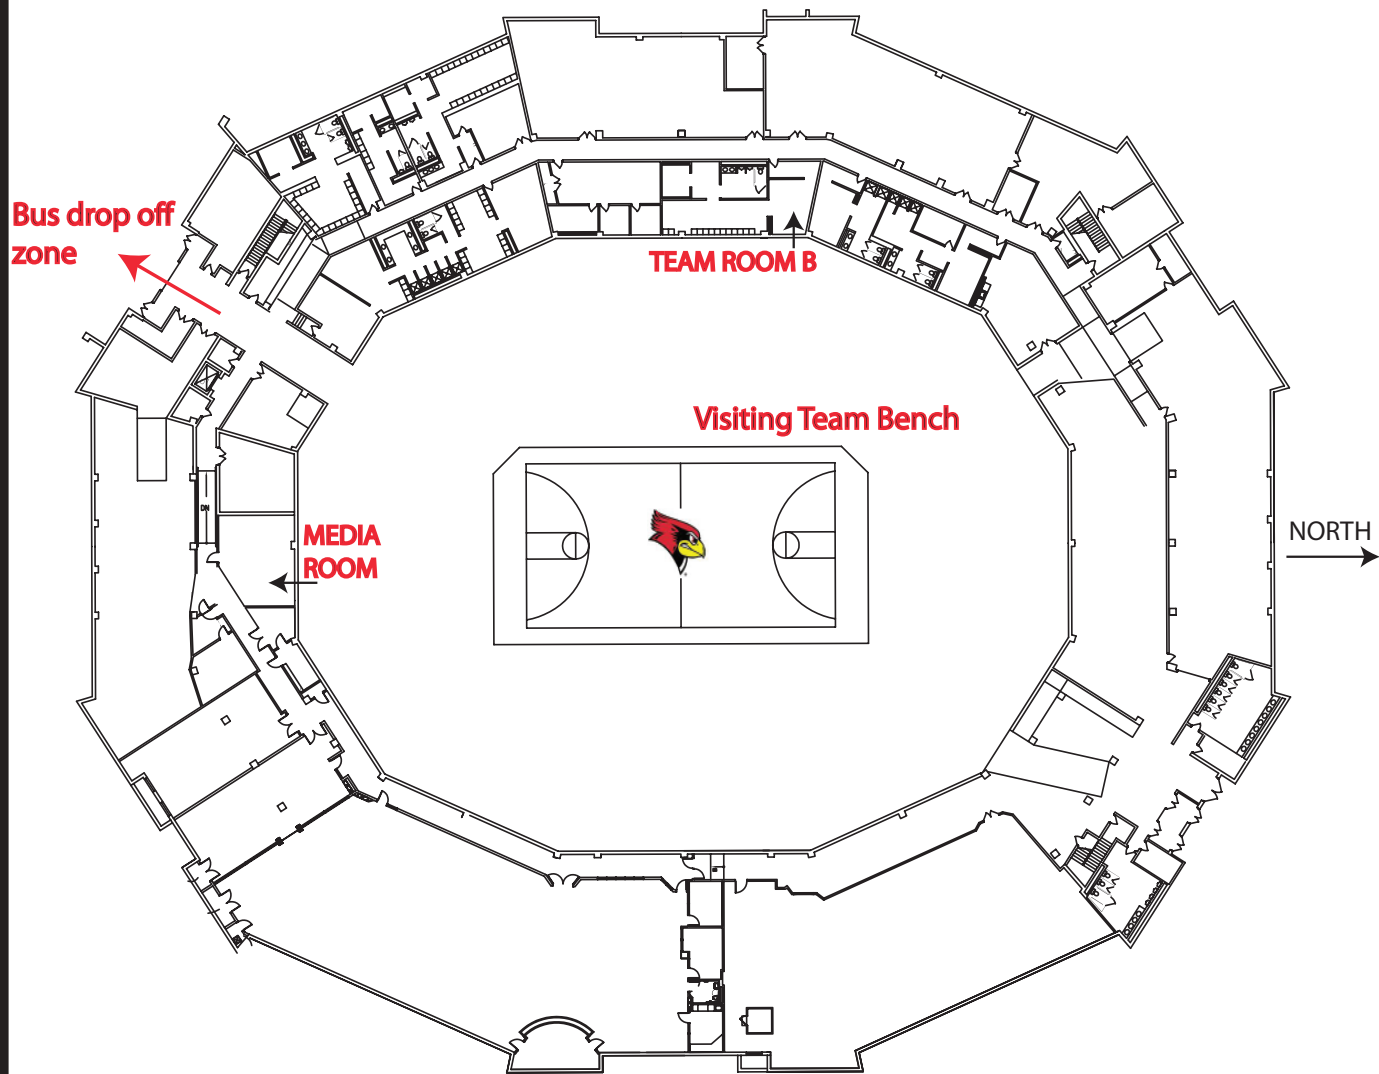

We look forward to your visit to Illinois State University.

Megan Brown

Megan Brown
Director of Events and Game Operations
Cell: 309-533-8840
Office: 309-438-3637
mcbrow2@ilstu.edu

Facility Information

Team Bus Parking	Team buses will be parked at the southwest loading dock.
Locker Room	Visiting team locker room is located on the west side of the arena's floor level hallway. Team Room B.
Training Room	Training room is located on the arena floor level west side hallway, room #117.
Bench Area	Visiting team will begin on the north end bench.
Player Comps	The visiting Player Pass List is located on the concourse level north end table. Players are each allowed four guests. Please have your pass list upon arrival or fax in advance to (309) 438-2220. Questions? Call the Redbird Ticket Office at (309) 438-8000.
Credentials	Press credentials should be arranged through the Media Relations office. Contact Lauren McLaughlin (309) 438-3598
Game Ball	Molten
Uniforms	Illinois State University will wear white jerseys
Videotaping	Videotaping area is on the concourse level south end
Practice	To schedule a practice time in Redbird Arena call: Assistant Athletics Director for Facilities Peyton Deterding at (309) 438-5111
Serve/Pass	Visiting Team - 5:00 - 5:30PM ISU - 5:30 - 6:00PM *based on 7:05PM game time

Facility Map

Pre-Game Protocol

Illinois State vs. Opponent

Date-Time

Redbird Arena

REAL TIME	GAME CLOCK	ACTIVITY
6:00PM	60:00	Shared warm-up
6:30PM	30:00	Coin Toss
6:41PM	19:30	Visiting Team
6:45PM	15:00	Illinois State
6:49PM	11:00	Visiting Team
6:54PM	6:00	Illinois State
6:59PM	1:00	Team Huddle
7:00PM	0:00	National Anthem, Team Introductions (Players on endlines), Teams shake hands under net
7:05PM	0:00	Match Begins