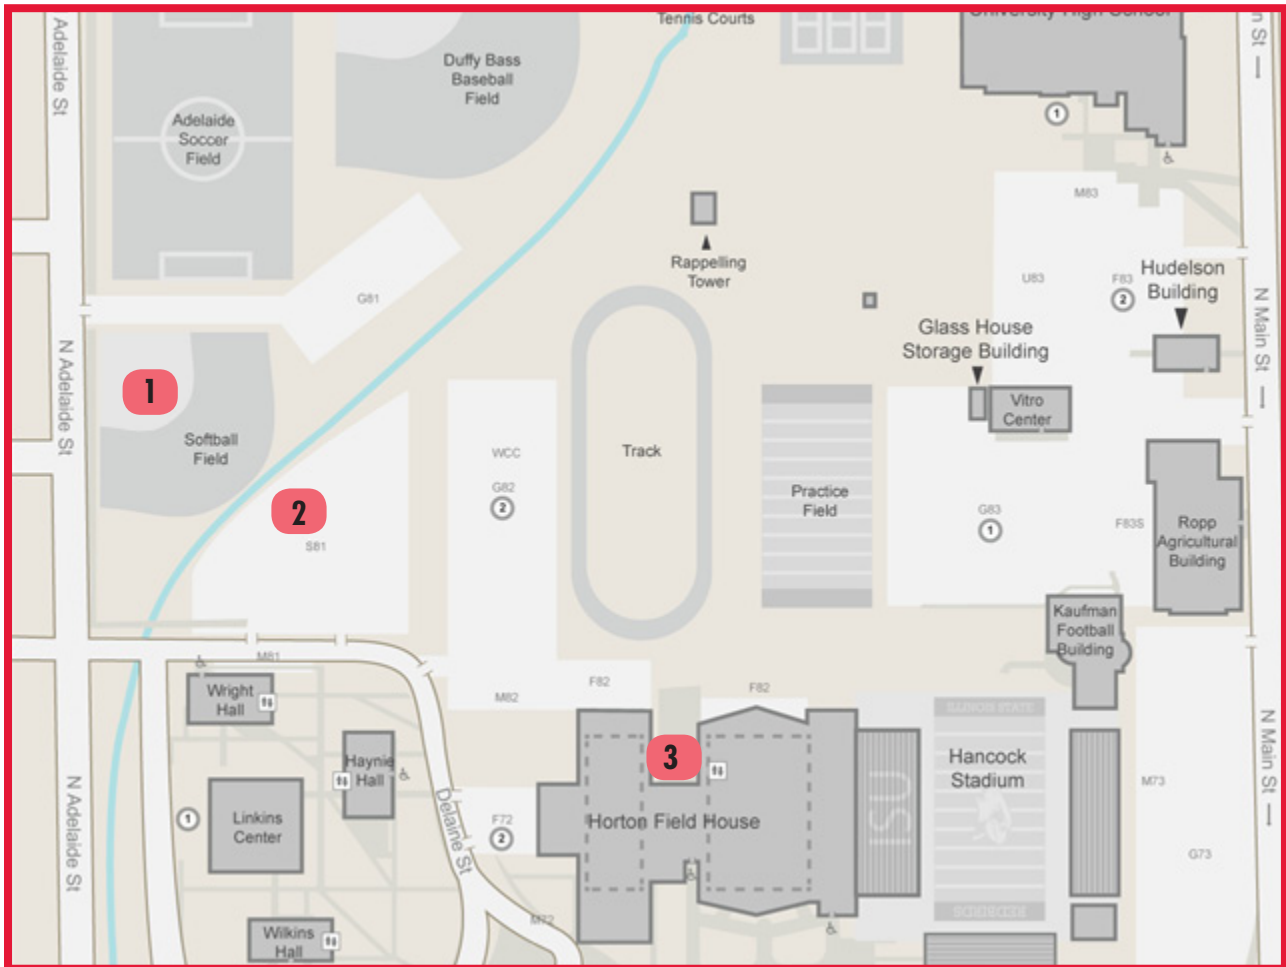

FACILITY MAP

Key:

- 1 = Marian Kneer Softball Stadium
- 2 = Game Bus Parking
- 3 = Visiting Team Locker Room