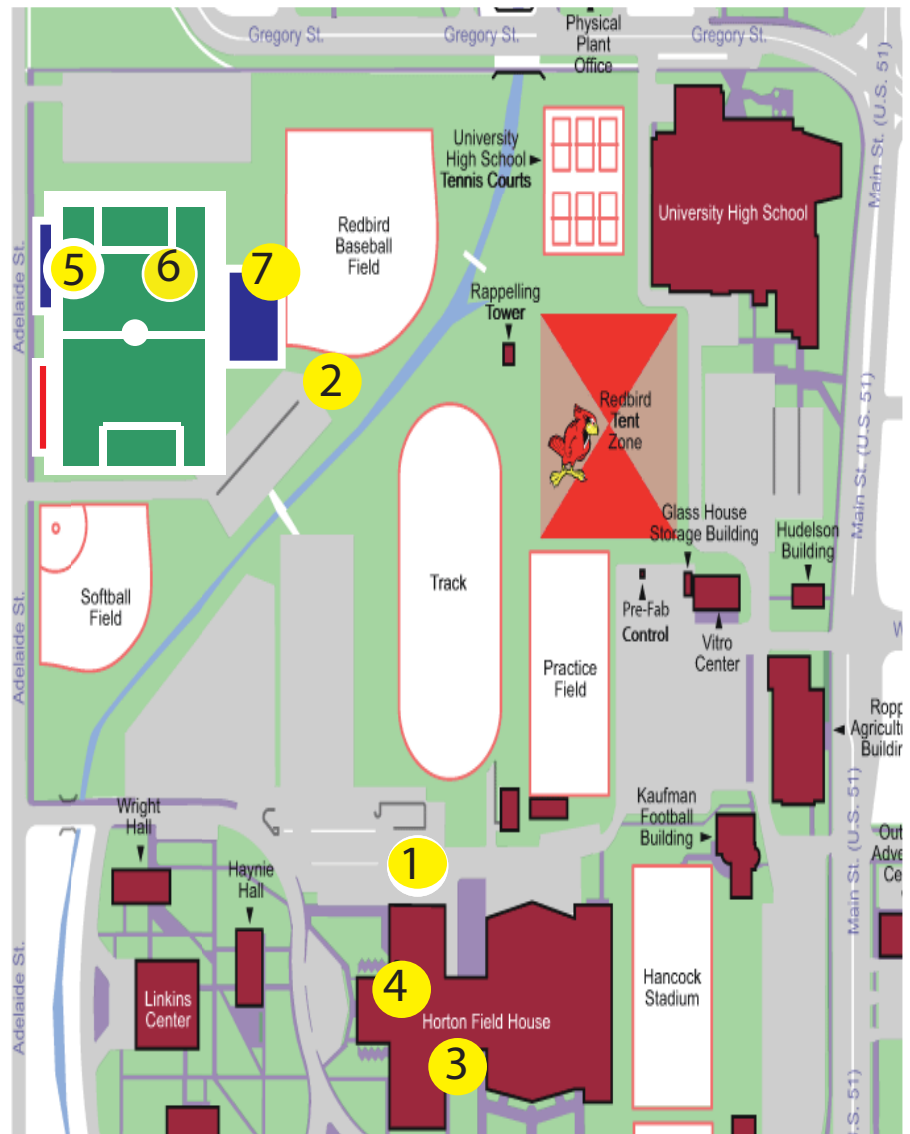

Bench Area:

Visiting team will be on the north end of the west side of the field.

Pre-Game Warm-up area:

Visiting teams will warm up on the north end of the field.

Restroom Facility:

Men's and womens restroom facility is adjacent to the field.

VISITING

TEAM FACILITIES

Please Note: A representative from game operations will meet you upon your arrival. This individual will look for you as you enter Adelaide St. Field. (Location #2 or #5)

IMPORTANT LOCATIONS

- 1 Bus Arrival Parking
- 2 Bus Game Parking
- 3 Locker Room
- 4 Training Room
- 5 Visiting Team Bench
- 6 Warm-Up Area
- 7 Restroom Facility

Pre-Game

Protocol

REDBIRDS

vs.

Opponent

Date

Time