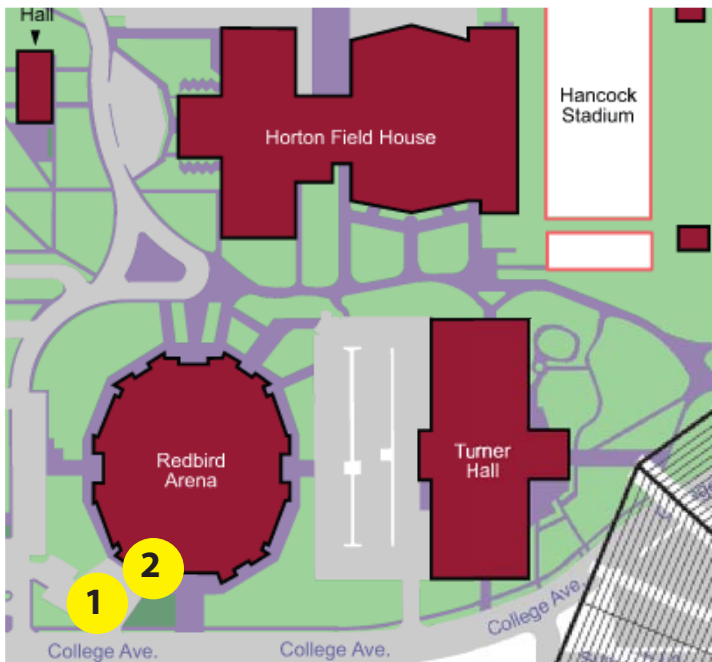

VISITING

TEAM FACILITIES

Please Note: A representative from game operations will meet you upon your arrival to Redbird Arena. This individual will look for you as you enter the area at location #2 or location #3.

Important Locations

- 1** Parking
- 2** Enter/Exit Arena
- 3** Visiting Team Bench
- 4** Visiting Team Tunnel Enter/Exit Court
- 5** Ticket Office

Pre-Game

Protocol

VISITOR (South Bench)

vs.

ILLINOIS STATE (North Bench)