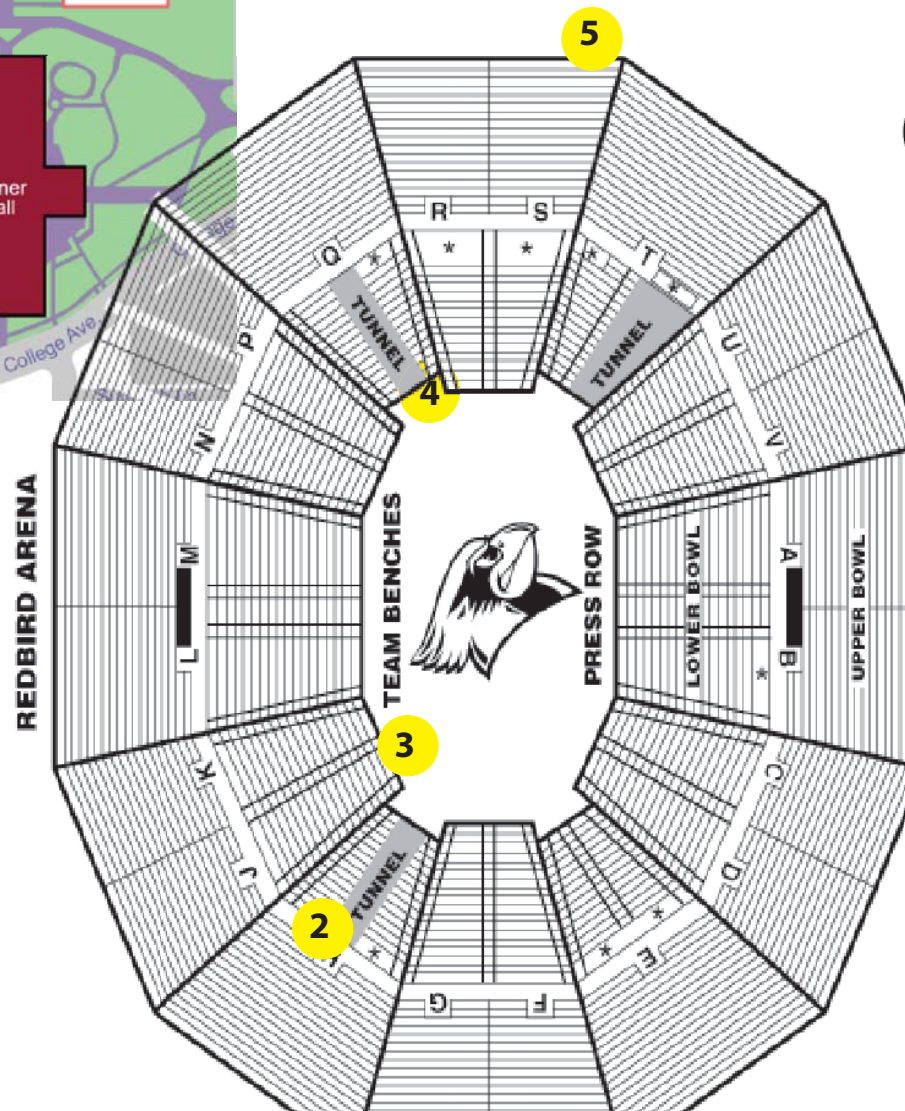

VISITING

TEAM FACILITIES

Please Note: A representative from game operations will meet you upon your arrival to Redbird Arena. This individual will look for you as you enter the area at location #2 or location #3.

Important Locations

- 1** Parking
- 2** Enter/Exit Arena
- 3** Visiting Team Bench
- 4** Visiting Team Tunnel Enter/Exit Court
- 5** Ticket Office

Pre-Game

Protocol

VISITOR (South Bench)

vs.

ILLINOIS STATE (North Bench)