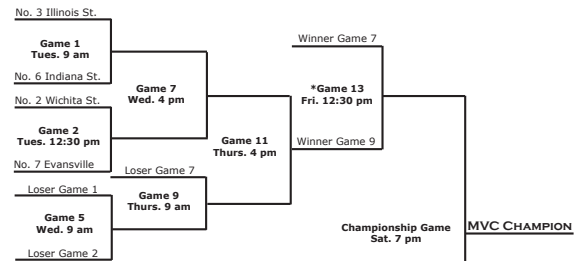

REDBIRD BASEBALL

Games 52-55 | May 24-28

Baseball Contact: John Twork | C: 309.530.0388 | E: jdtwork@ilstu.edu

2011 Illinois State Schedule

February			
18	at Belmont	Nashville, Tenn.	W 9-4
19	at Belmont (DH)	Nashville, Tenn.	L 5-4, L 6-3
20	at Belmont	Nashville, Tenn.	W 3-1
26	at Austin Peay ...	Clarksville, Tenn.	L 5-4
	vs. Milwaukee ...	Clarksville, Tenn.	W 13-3
27	vs. Milwaukee ...	Clarksville, Tenn.	W 13-8 (11)

March

4	vs. Minnesota State ..	Winter Haven, Fla.	W 3-2
5	vs. Xavier ..	Winter Haven, Fla.	W 7-6
6	vs. Bowling Green ..	Winter Haven, Fla.	W 18-10
8	at Miami	Miami, Fla.	L 5-4 (11)
9	at Miami	Miami, Fla.	W 9-2
11	vs. Ohio State ..	Winter Haven, Fla.	W 12-1
12	vs. Miami (Ohio) ..	Winter Haven, Fla.	L 8-1
13	vs. North Dakota State ..	Winter Haven, Fla.	W 10-3
16	SIUE	Normal, Ill.	W 8-2
18	Austin Peay	Normal, Ill.	W 6-2
19	Austin Peay (DH)	Normal, Ill.	L 3-2, W 9-2
22	at Purdue	West Lafayette, Ind.	W 5-4
25	Oakland	Normal, Ill.	W 6-2
26	Oakland	Normal, Ill.	Canceled
27	Oakland	Normal, Ill.	Canceled
30	at Illinois	Champaign, Ill.	L 14-2

April

1	Chicago State	Normal, Ill.	W 18-2
2	Chicago State (DH)	Normal, Ill.	W 17-2, W 15-4
3	Chicago State	Normal, Ill.	W 6-1
5	at Northern Illinois	DeKalb, Ill.	W 7-4
8	Creighton*	Normal, Ill.	W 5-4
9	Creighton*	Normal, Ill.	L 8-2
10	Creighton*	Normal, Ill.	L 6-5
12	Northern Illinois	Normal, Ill.	L 4-1
15	at Bradley*	Peoria, Ill.	W 4-1
16	at Bradley*	Peoria, Ill.	W 12-2
17	at Bradley*	Peoria, Ill.	W 12-7
19	Illinois	Normal, Ill.	Canceled
22	at Wichita State*	Wichita, Kan.	L 5-1
23	at Wichita State*	Wichita, Kan.	L 6-1
24	at Wichita State*	Wichita, Kan.	W 9-4
26	Illinois Wesleyan	Normal, Ill.	Canceled
29	Indiana State*	Normal, Ill.	W 8-2
30	Indiana State*	Normal, Ill.	L 3-1

May