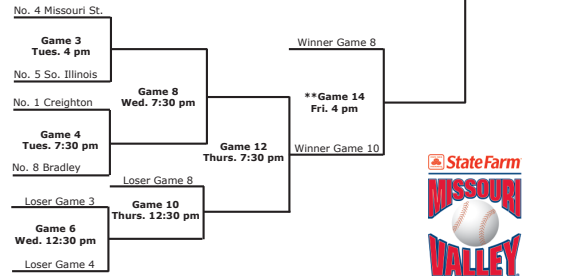

REDBIRD BASEBALL

Games 52-55 | May 24-28

Baseball Contact: John Twork | C: 309.530.0388 | E: jdtwork@ilstu.edu

2011 Illinois State Schedule

February			
18	at Belmont	Nashville, Tenn.	W 9-4
19	at Belmont (DH)	Nashville, Tenn.	L 5-4, L 6-3
20	at Belmont	Nashville, Tenn.	W 3-1
26	at Austin Peay ...	Clarksville, Tenn.	L 5-4
	vs. Milwaukee ...	Clarksville, Tenn.	W 13-3
27	vs. Milwaukee ...	Clarksville, Tenn.	W 13-8 (11)

March

4	vs. Minnesota State ..	Winter Haven, Fla.	W 3-2
5	vs. Xavier ..	Winter Haven, Fla.	W 7-6
6	vs. Bowling Green ..	Winter Haven, Fla.	W 18-10
8	at Miami	Miami, Fla.	L 5-4 (11)
9	at Miami	Miami, Fla.	W 9-2
11	vs. Ohio State ..	Winter Haven, Fla.	W 12-1
12	vs. Miami (Ohio) ..	Winter Haven, Fla.	L 8-1
13	vs. North Dakota State ..	Winter Haven, Fla.	W 10-3
16	SIUE	Normal, Ill.	W 8-2
18	Austin Peay	Normal, Ill.	W 6-2
19	Austin Peay (DH)	Normal, Ill.	L 3-2, W 9-2
22	at Purdue	West Lafayette, Ind.	W 5-4
25	Oakland	Normal, Ill.	W 6-2
26	Oakland	Normal, Ill.	Canceled
27	Oakland	Normal, Ill.	Canceled
30	at Illinois	Champaign, Ill.	L 14-2

April

1	Chicago State	Normal, Ill.	W 18-2
2	Chicago State (DH)	Normal, Ill.	W 17-2, W 15-4
3	Chicago State	Normal, Ill.	W 6-1
5	at Northern Illinois	DeKalb, Ill.	W 7-4
8	Creighton*	Normal, Ill.	W 5-4
9	Creighton*	Normal, Ill.	L 8-2
10	Creighton*	Normal, Ill.	L 6-5
12	Northern Illinois	Normal, Ill.	L 4-1
15	at Bradley*	Peoria, Ill.	W 4-1
16	at Bradley*	Peoria, Ill.	W 12-2
17	at Bradley*	Peoria, Ill.	W 12-7
19	Illinois	Normal, Ill.	Canceled
22	at Wichita State*	Wichita, Kan.	L 5-1
23	at Wichita State*	Wichita, Kan.	L 6-1
24	at Wichita State*	Wichita, Kan.	W 9-4
26	Illinois Wesleyan	Normal, Ill.	Canceled
29	Indiana State*	Normal, Ill.	W 8-2
30	Indiana State*	Normal, Ill.	L 3-1

May