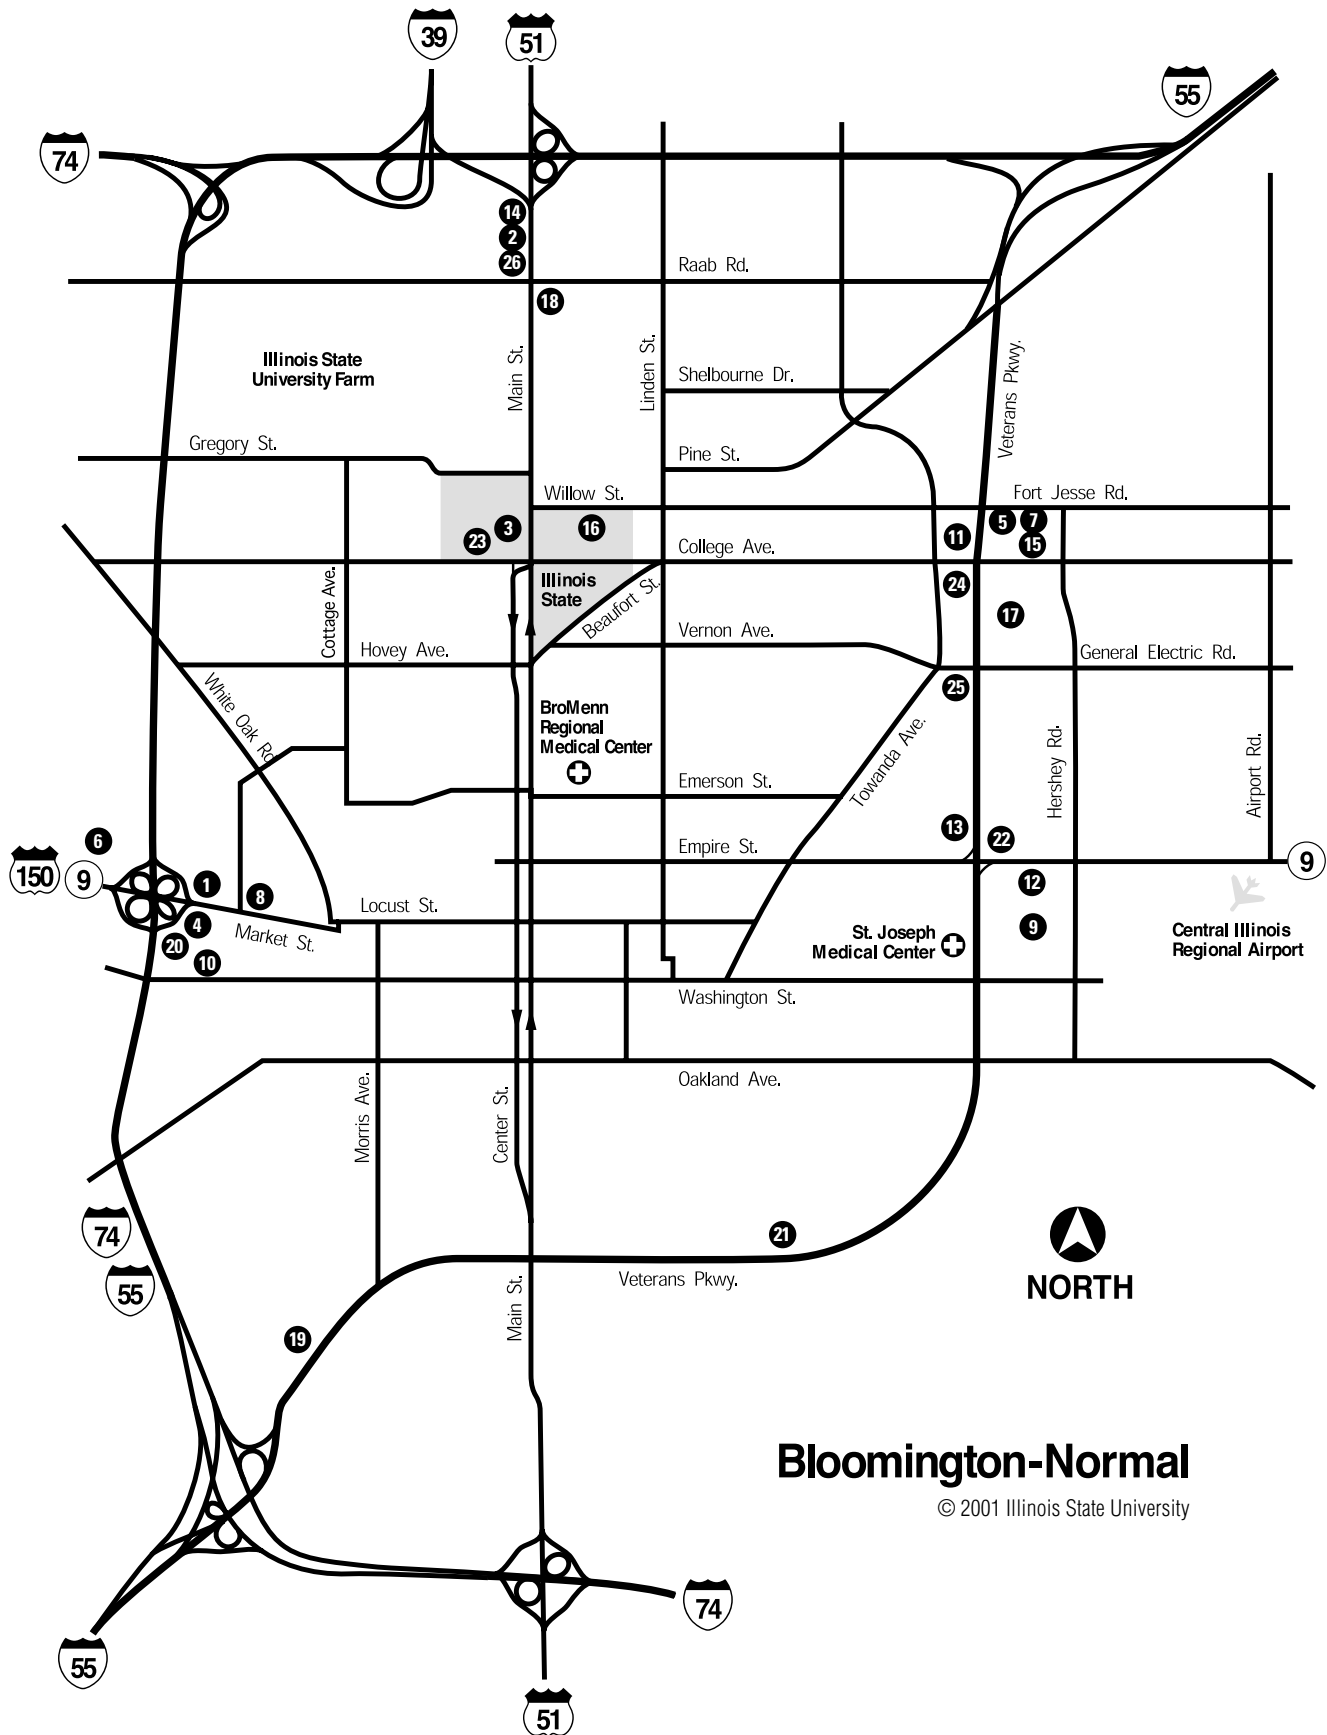

ILLINOIS STATE UNIVERSITY

Illinois' first public university

Bloomington-Normal

© 2001 Illinois State University

- | | | |
|---|--|--|
| 1 Best Inns of America
(309) 827-5333 | 10 Econo Lodge
(309) 829-3100 | 18 Motel 6
(309) 452-0422 |
| 2 Best Western University Inn
(309) 454-4070 | 11 Fairfield Inn
(309) 454-6600 | 19 Parkway Sunset Inn
(309) 828-1505 |
| 3 Bus Parking | 12 Guesthouse Inn
(309) 663-1361 | 20 Quality Inn & Suites
(309) 829-7602 |
| 4 Comfort Inn
(309) 828-6000 | 13 Hampton Inn Hotel
(309) 662-2800 | 21 Radisson Hotel
& Conference Center
(309) 664-6446 |
| 5 Comfort Suites
(309) 452-8588 | 14 Holiday Inn
(309) 452-8300 | 22 Ramada Inn Fundome
(309) 662-5311 |
| 6 Country Inn & Suites
(309) 828-7177 | 15 Holiday Inn Express &
Suites
(309) 862-1600 | 23 Redbird Arena |
| 7 Courtyard by Marriott
(309) 862-1166 | 16 Illinois State University/
Visitor Parking | 24 Signature Inn
(309) 454-4044 |
| 8 Days Inn West
(309) 829-6292 | 17 Jumer's Chateau
(309) 662-2020 | 25 Super 8-Bloomington
(309) 663-2388 |
| 9 Eastland Suites Hotel
(309) 662-0000 | | 26 Super 8-Normal
(309) 454-5858 |

Illinois State University is located in the center of Illinois in Bloomington-Normal where Interstates 74, 55, and 39 meet.

Driving to Campus:

From the North:

Take Interstate 55 to the Normal-Business 51 exit (#165). Turn left onto Business 51 (Main Street), go South about one mile to Locust Street (one block South of the intersection of Main and Willow Streets), turn left onto Locust, and drive two more blocks. The Bone Student Center and the visitor's parking lot will be on your right.

From the South:

Take Interstate 55 to the Normal-Business 51 exit (#165-A). Exit (right) and proceed South onto Business 51 (Main Street). Drive about one mile to Locust Street (one block South of the intersection of Main and Willow Streets), turn left onto Locust, and drive two more blocks. The Bone Student Center and the visitor's parking lot will be on your right.