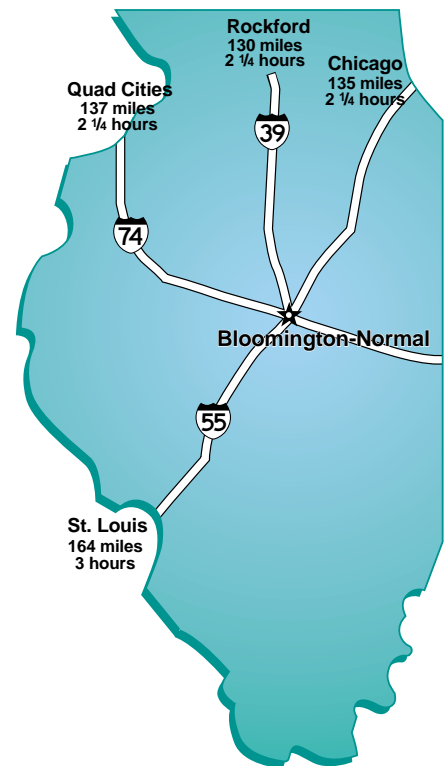

Illinois State University is located in the center of Illinois in Bloomington-Normal where Interstates 74, 55, and 39 meet.

Driving to Campus:

From the North:

Take Interstate 55 to the Normal-Business 51 exit (#165). Turn left onto Business 51 (Main Street), go South about one mile to Locust Street (one block South of the intersection of Main and Willow Streets), turn left onto Locust, and drive two more blocks. The Bone Student Center and the visitor's parking lot will be on your right.

From the South:

Take Interstate 55 to the Normal-Business 51 exit (#165-A). Exit (right) and proceed South onto Business 51 (Main Street). Drive about one mile to Locust Street (one block South of the intersection of Main and Willow Streets), turn left onto Locust, and drive two more blocks. The Bone Student Center and the visitor's parking lot will be on your right.