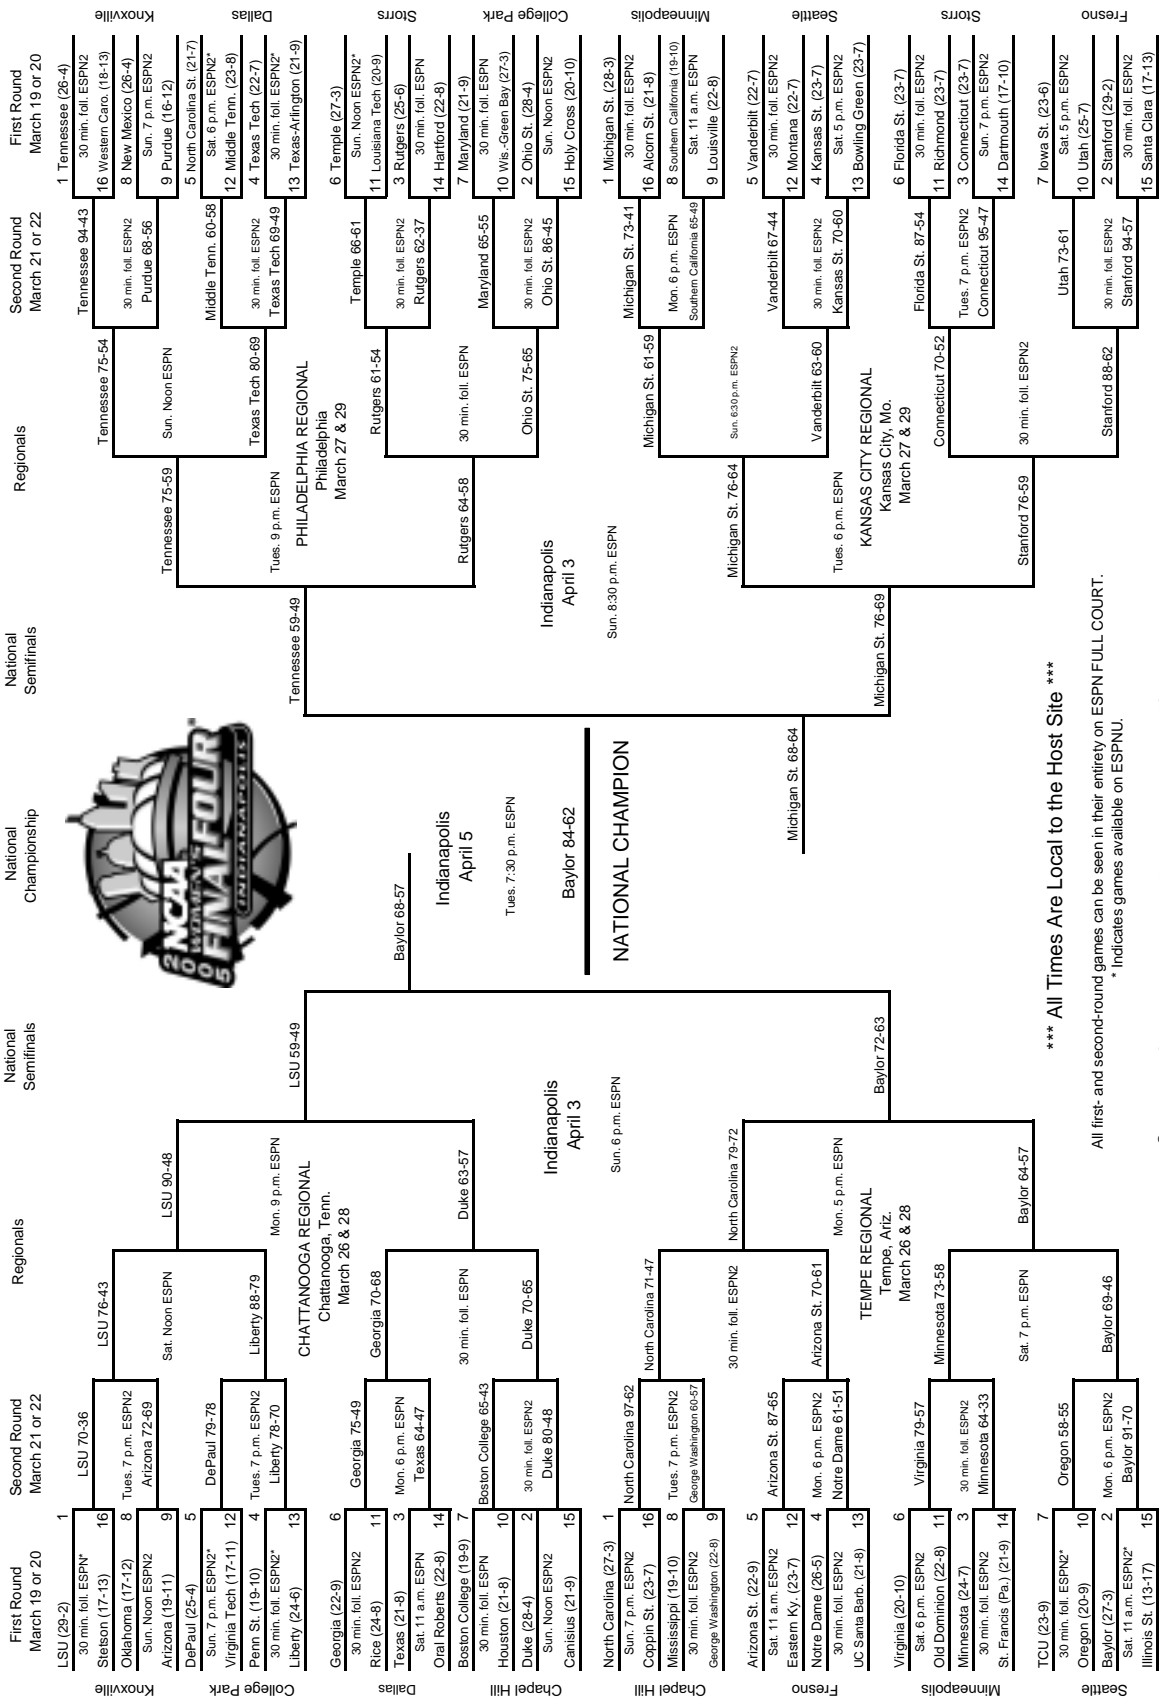

2005 NCAA Division I Women's BASKETBALL CHAMPIONSHIP

*** All Times Are Local to the Host Site ***

All first- and second-round games can be seen in their entirety on ESPN FULL COURT.

* Indicates games available on ESPN2.

© 2005 National Collegiate Athletic Association. No commercial use without the NCAA's written permission. The NCAA opposes all sports wagering. This bracket should not be used for sweepstakes, contests, office pools or other gambling activities.