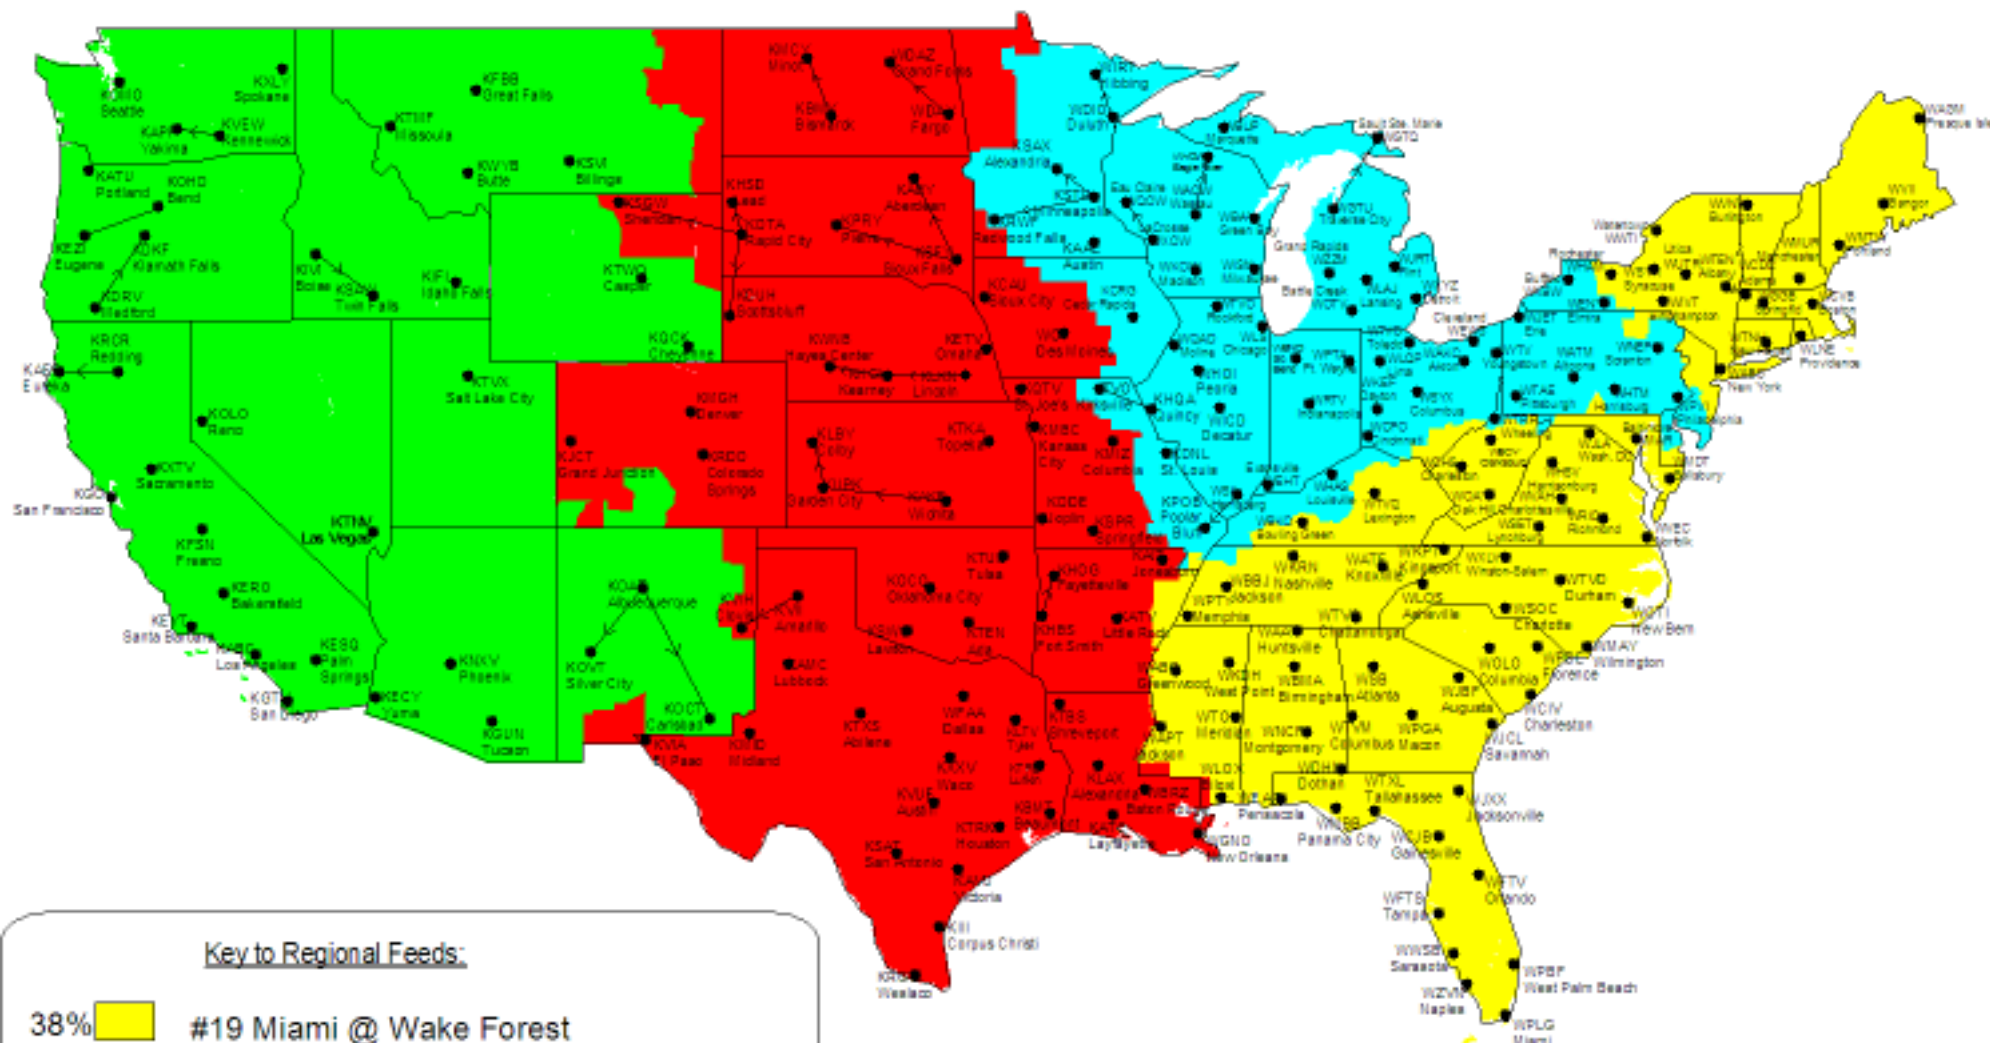

ESPN on ABC - College Football Presented by Kay Jewelers

Michigan @ Illinois, #19 Miami @ Wake Forest, Kansas @ Texas Tech, #24 California @ Arizona St.

Saturday, October 31, 2009 3:30 - 7:00 PM ET / 12:30 - 4:00 PM PT

Key to Regional Feeds:

- 38% #19 Miami @ Wake Forest
- 25% Michigan @ Illinois
- 20% #24 California @ Arizona St.
- 17% Kansas @ Texas Tech

Alaska and Hawaii will receive California @ Arizona St.

ESPN2 will carry the reverse mirror of Michigan @ Illinois and Miami @ Wake Forest