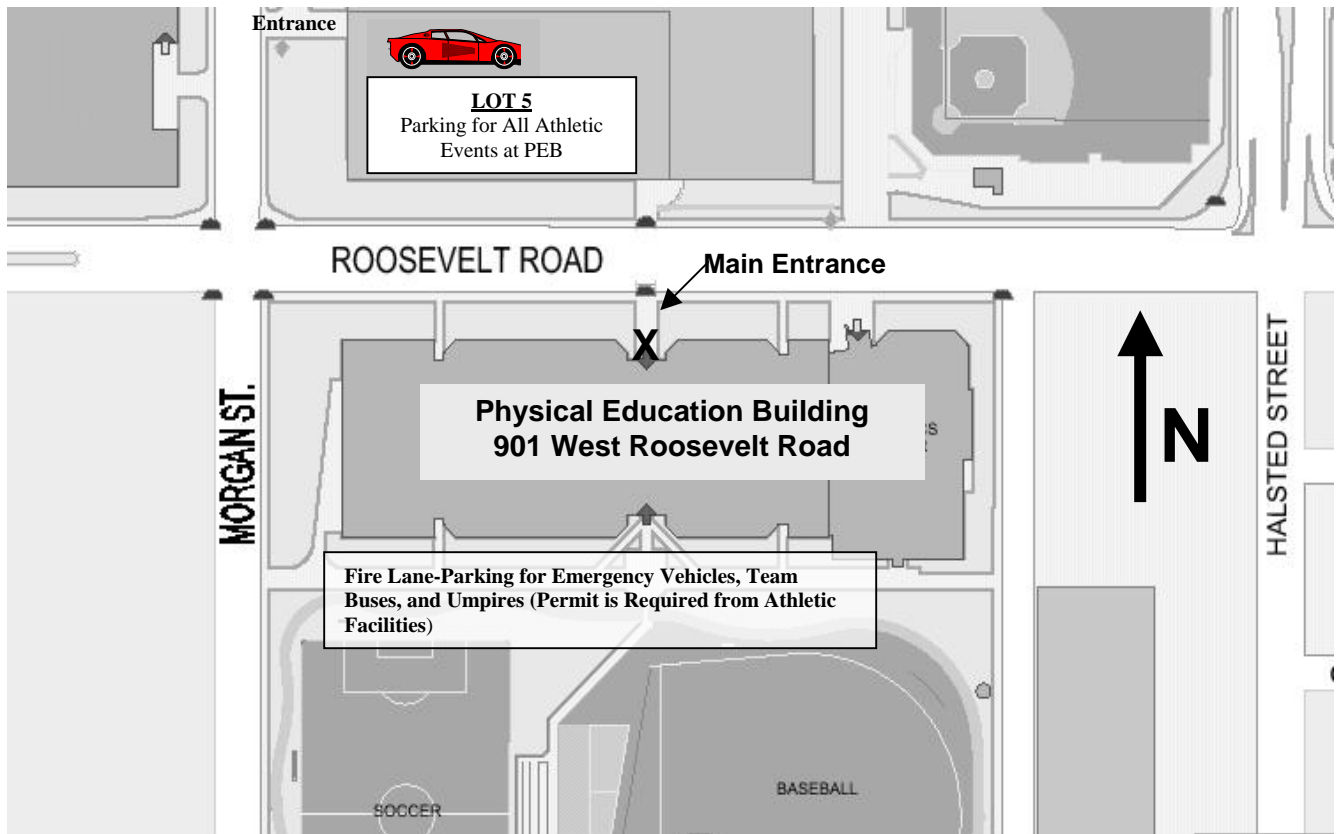

Parking Directions to PEB

GETTING TO PHYSICAL EDUCATION BUILDING (PEB) 901 West Roosevelt Road Chicago, Ill. 60608

From the South: Take Taylor Street/Roosevelt Road exit off of Interstate 90/94 (Dan Ryan Expressway) and turn left at first stoplight, which is Roosevelt Road. The Physical Education Building is located at 901 West Roosevelt Road, about two blocks west, once you exit the expressway. Parking is available just West of PEB on Morgan Street 1/2 Block South of Roosevelt.

From the North: Take Taylor Street/Roosevelt Road exit off of Interstate 90/94 (Kennedy Expressway). At the second stoplight, which is Roosevelt Road, turn right. The Physical Education Building is located at 901 West Roosevelt Road, about one block west, once you turn onto Roosevelt Road. Parking is available just West of PEB on Morgan Street 1/2 Block South of Roosevelt.

From the West: Take Racine Avenue exit off of Interstate 290 (Eisenhower Expressway). Turn right at Racine and immediately make a left onto Harrison Street. Take Harrison Street to Halsted Street and turn right. Take Halsted Street about half a mile to Roosevelt Road. At Roosevelt Road turn right. The Physical Education Building is located at 901 West Roosevelt Road, about one block west, once you turn onto Roosevelt Road. Parking is available just West of PEB on Morgan Street 1/2 Block South of Roosevelt.

From the Downtown: Take the Ashland Avenue exit off of Interstate 290 (Eisenhower Expressway) and turn left onto Ashland. Take Ashland Avenue to Harrison Street and turn left. Take Harrison Street to Halsted Street and turn right. Take Halsted Street about half a mile to Roosevelt Road. At Roosevelt Road turn right. The Physical Education Building is located at 901 West Roosevelt Road, about one block west, once you turn onto Roosevelt Road. Parking is available just West of PEB on Morgan Street 1/2 Block South of Roosevelt.