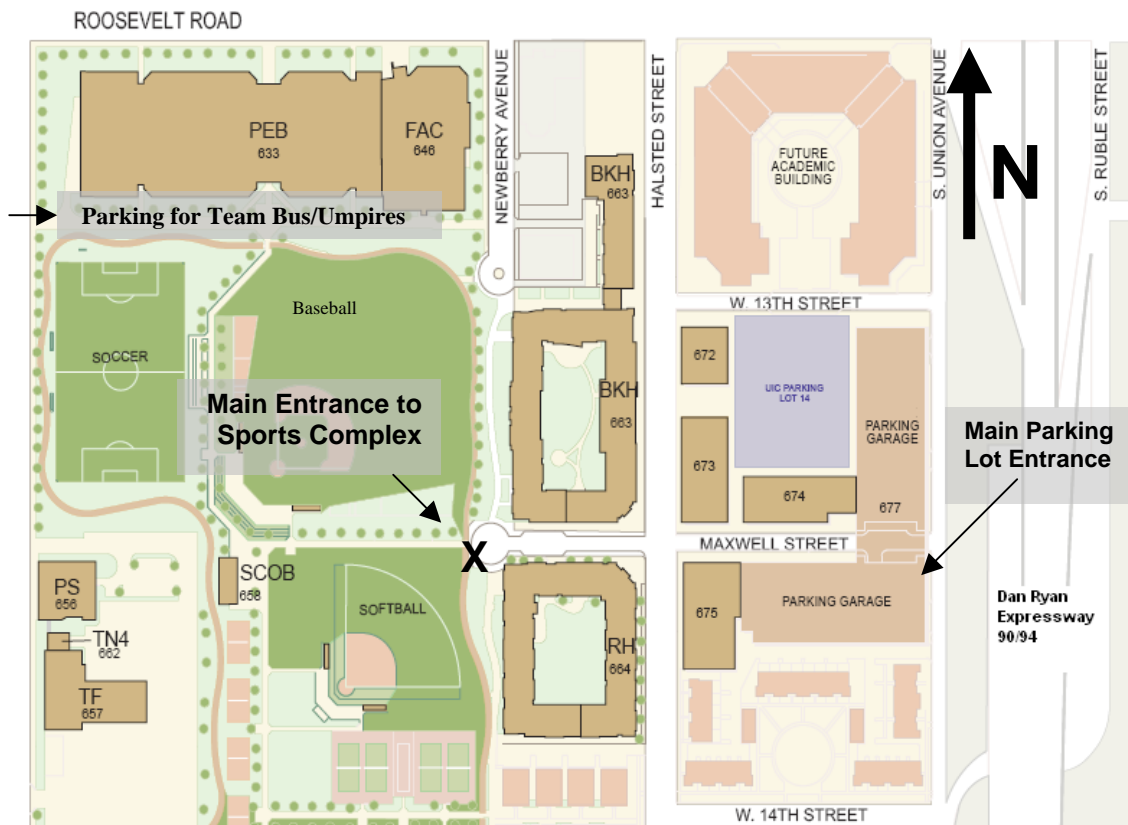

Parking Directions to Athletic Sports Complex (Maxwell St. Lot)

GETTING TO MAXWELL ST. PARKING GARAGE 1300 S. Union Ave. Chicago, Ill. 60608

From the South: Take Taylor Street/Roosevelt Road exit off of Interstate 90/94 (Dan Ryan Expressway) and turn left at first stoplight, which is Roosevelt Road. Cross over Interstate 90/94 (Dan Ryan Expressway) and make an immediate left onto S. Union Ave. The entrance to the Maxwell Street Parking Garage is just south of Maxwell St. on S. Union Ave.

From the North: Take Taylor Street/Roosevelt Road exit off of Interstate 90/94 (Kennedy Expressway). Continue on S. Union Ave. over Roosevelt Rd. The entrance to the Maxwell Street Parking Garage is just south of Maxwell St. on S. Union Ave.

From the West: Take Racine Avenue exit off of Interstate 290 (Eisenhower Expressway). Turn right at Racine and immediately make a left onto Harrison Street. Take Harrison Street to Halsted Street and turn right. Take Halsted Street about half a mile to Roosevelt Road. At Roosevelt Road turn left. Make an immediate right onto S. Union Ave. The entrance to the Maxwell Street Parking Garage is just south of Maxwell St. on S. Union Ave.

From the Downtown: Take the Ashland Avenue exit off of Interstate 290 (Eisenhower Expressway) and turn left onto Ashland. Take Ashland Avenue to Harrison Street and turn left. Take Harrison Street to Halsted Street and turn right. Take Halsted Street about half a mile to Roosevelt Road. At Roosevelt Road turn left. Make an immediate right onto S. Union Ave. The entrance to the Maxwell Street Parking Garage is just south of Maxwell St. on S. Union Ave.