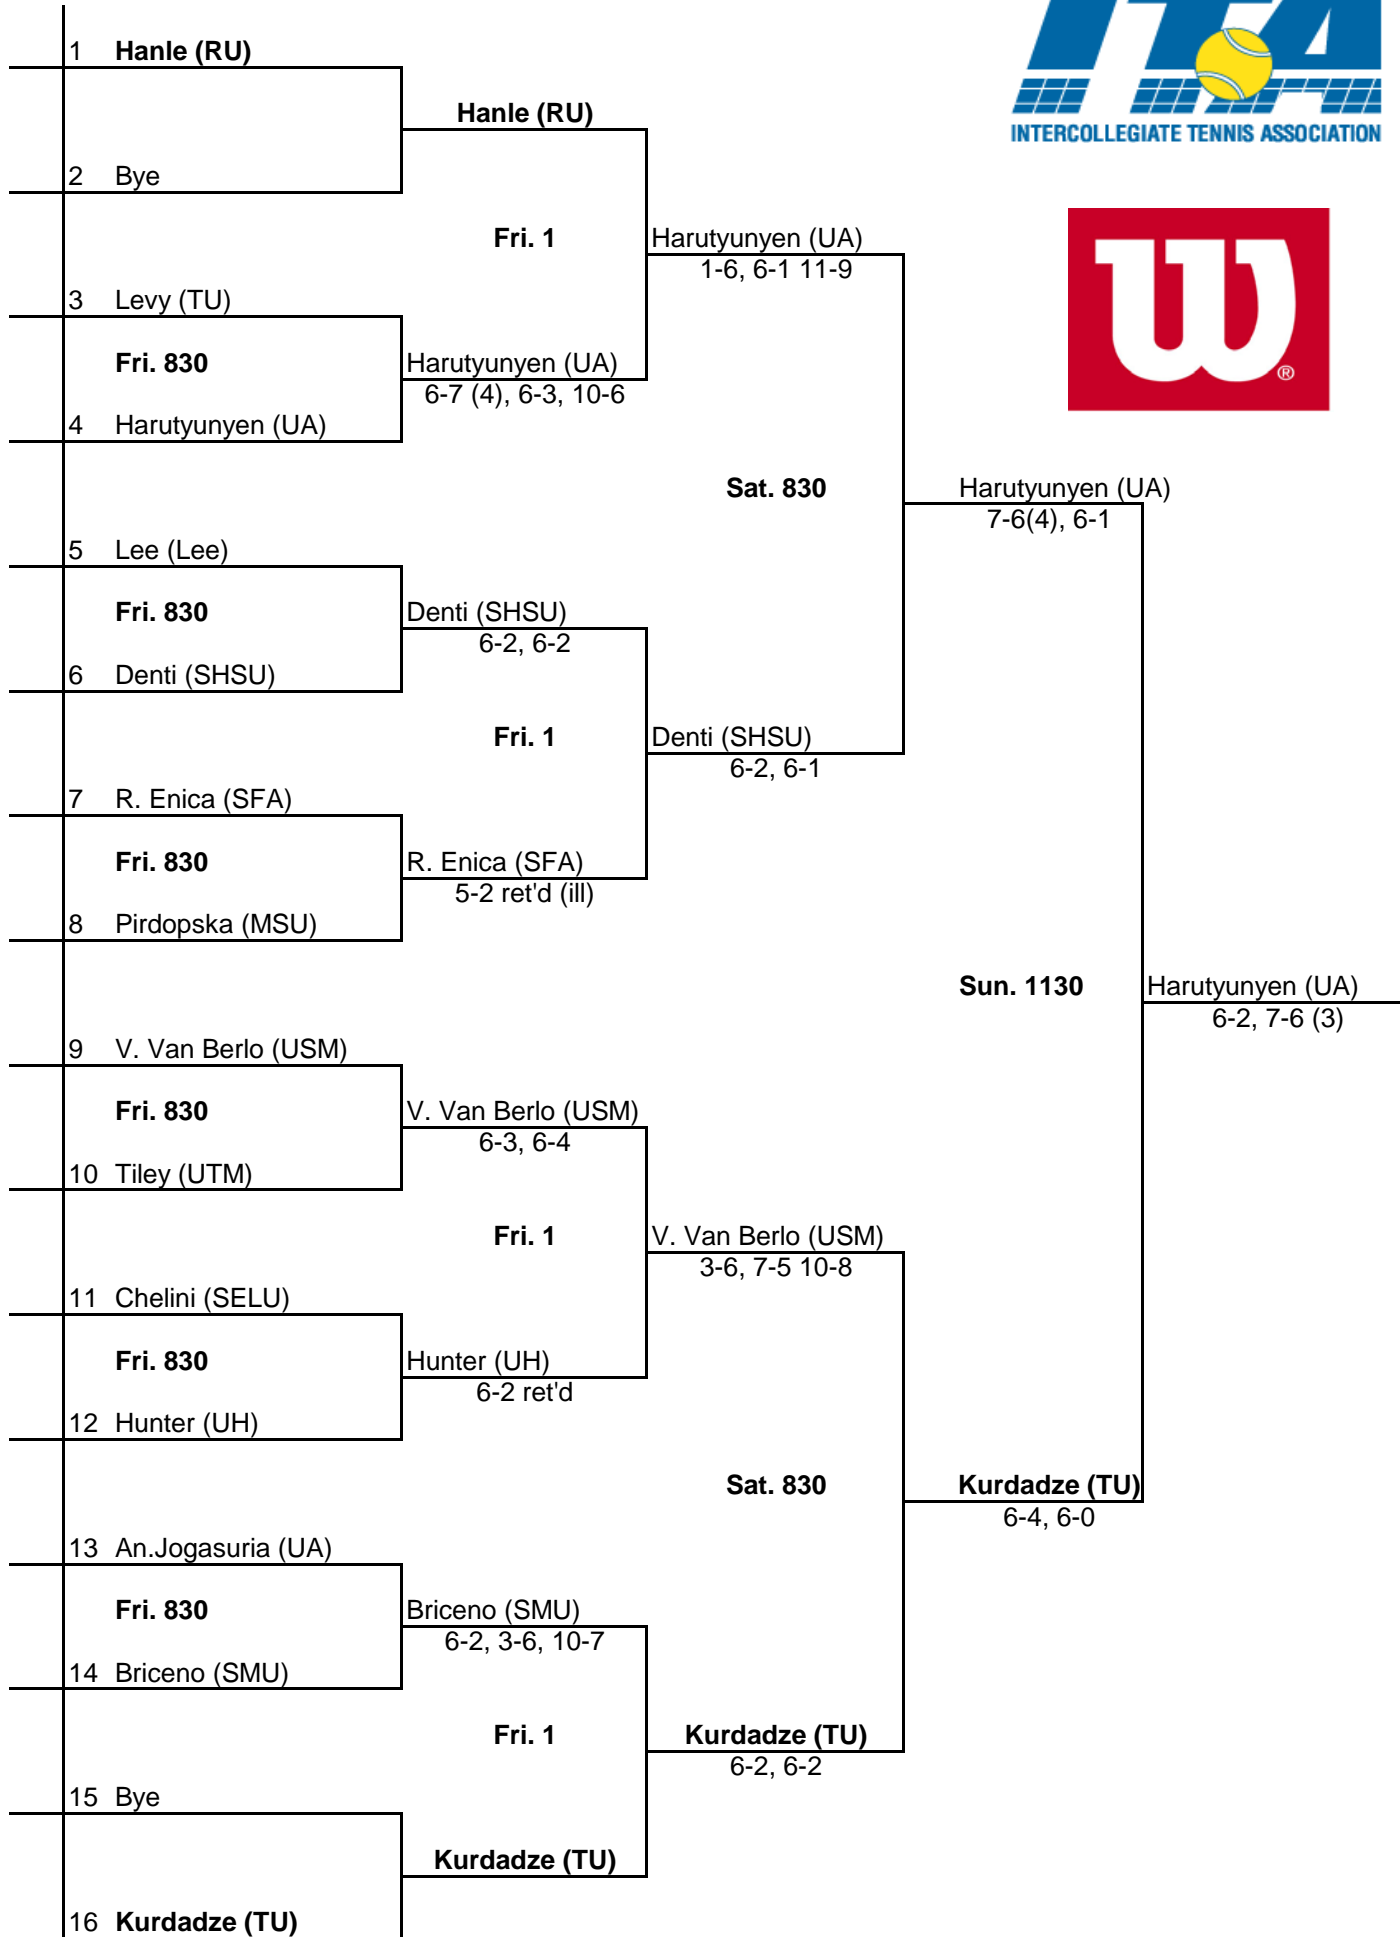

# Alonti Cougar Fall Draw. Singles Flight A.

An Intercollegiate Tennis Association Sanctioned Event

Hosted by the University of Houston. Nov. 6-8, 2009