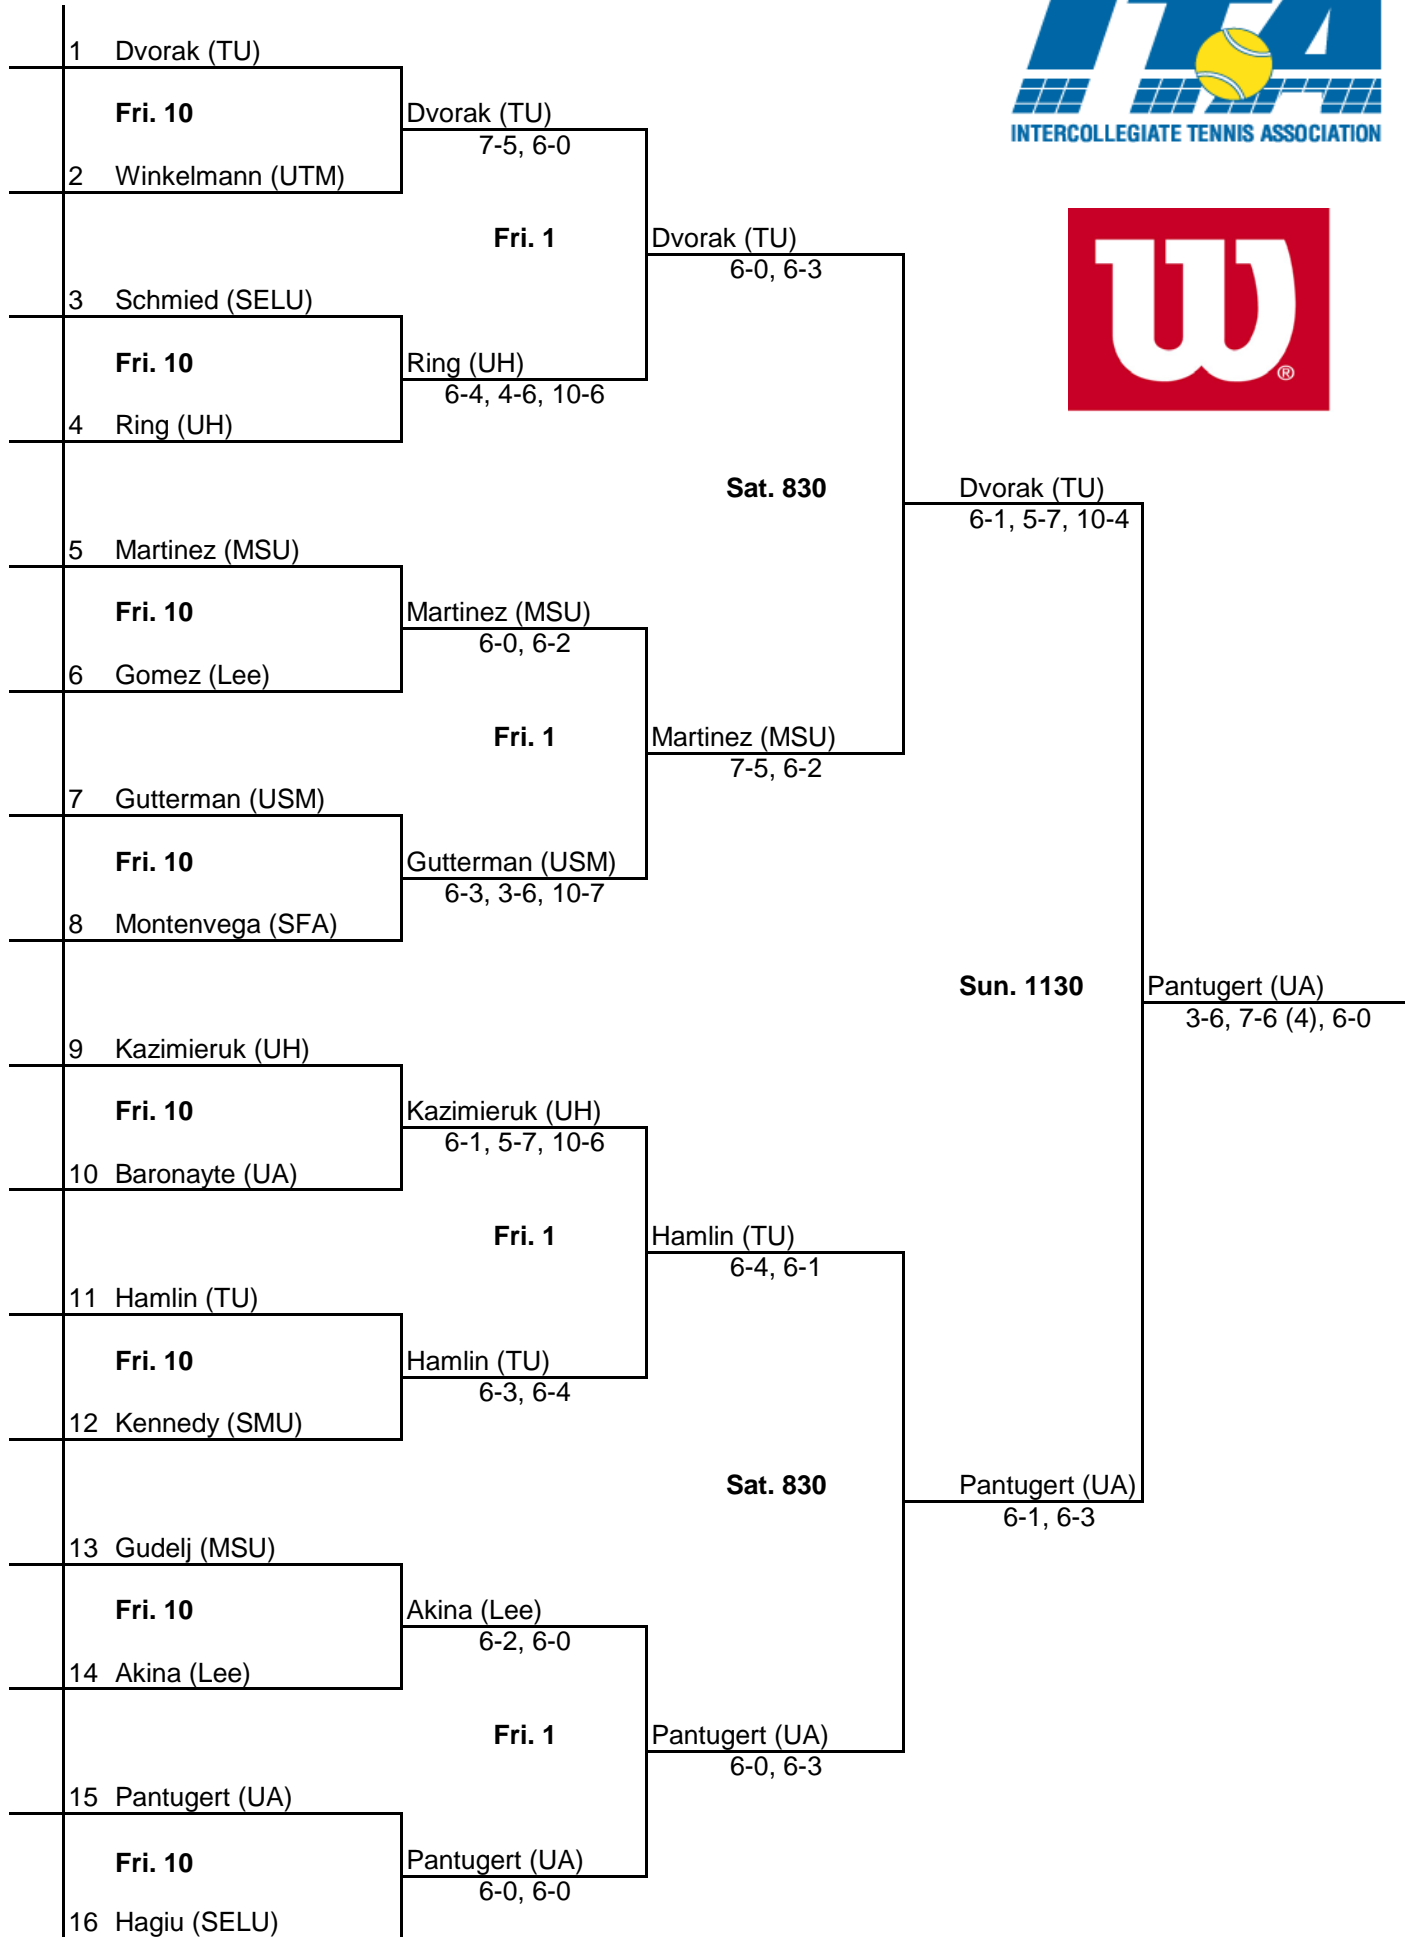

Alonti Cougar Fall Draw. Singles Flight C.

An Intercollegiate Tennis Association Sanctioned Event

Hosted by the University of Houston. Nov. 6-8, 2009