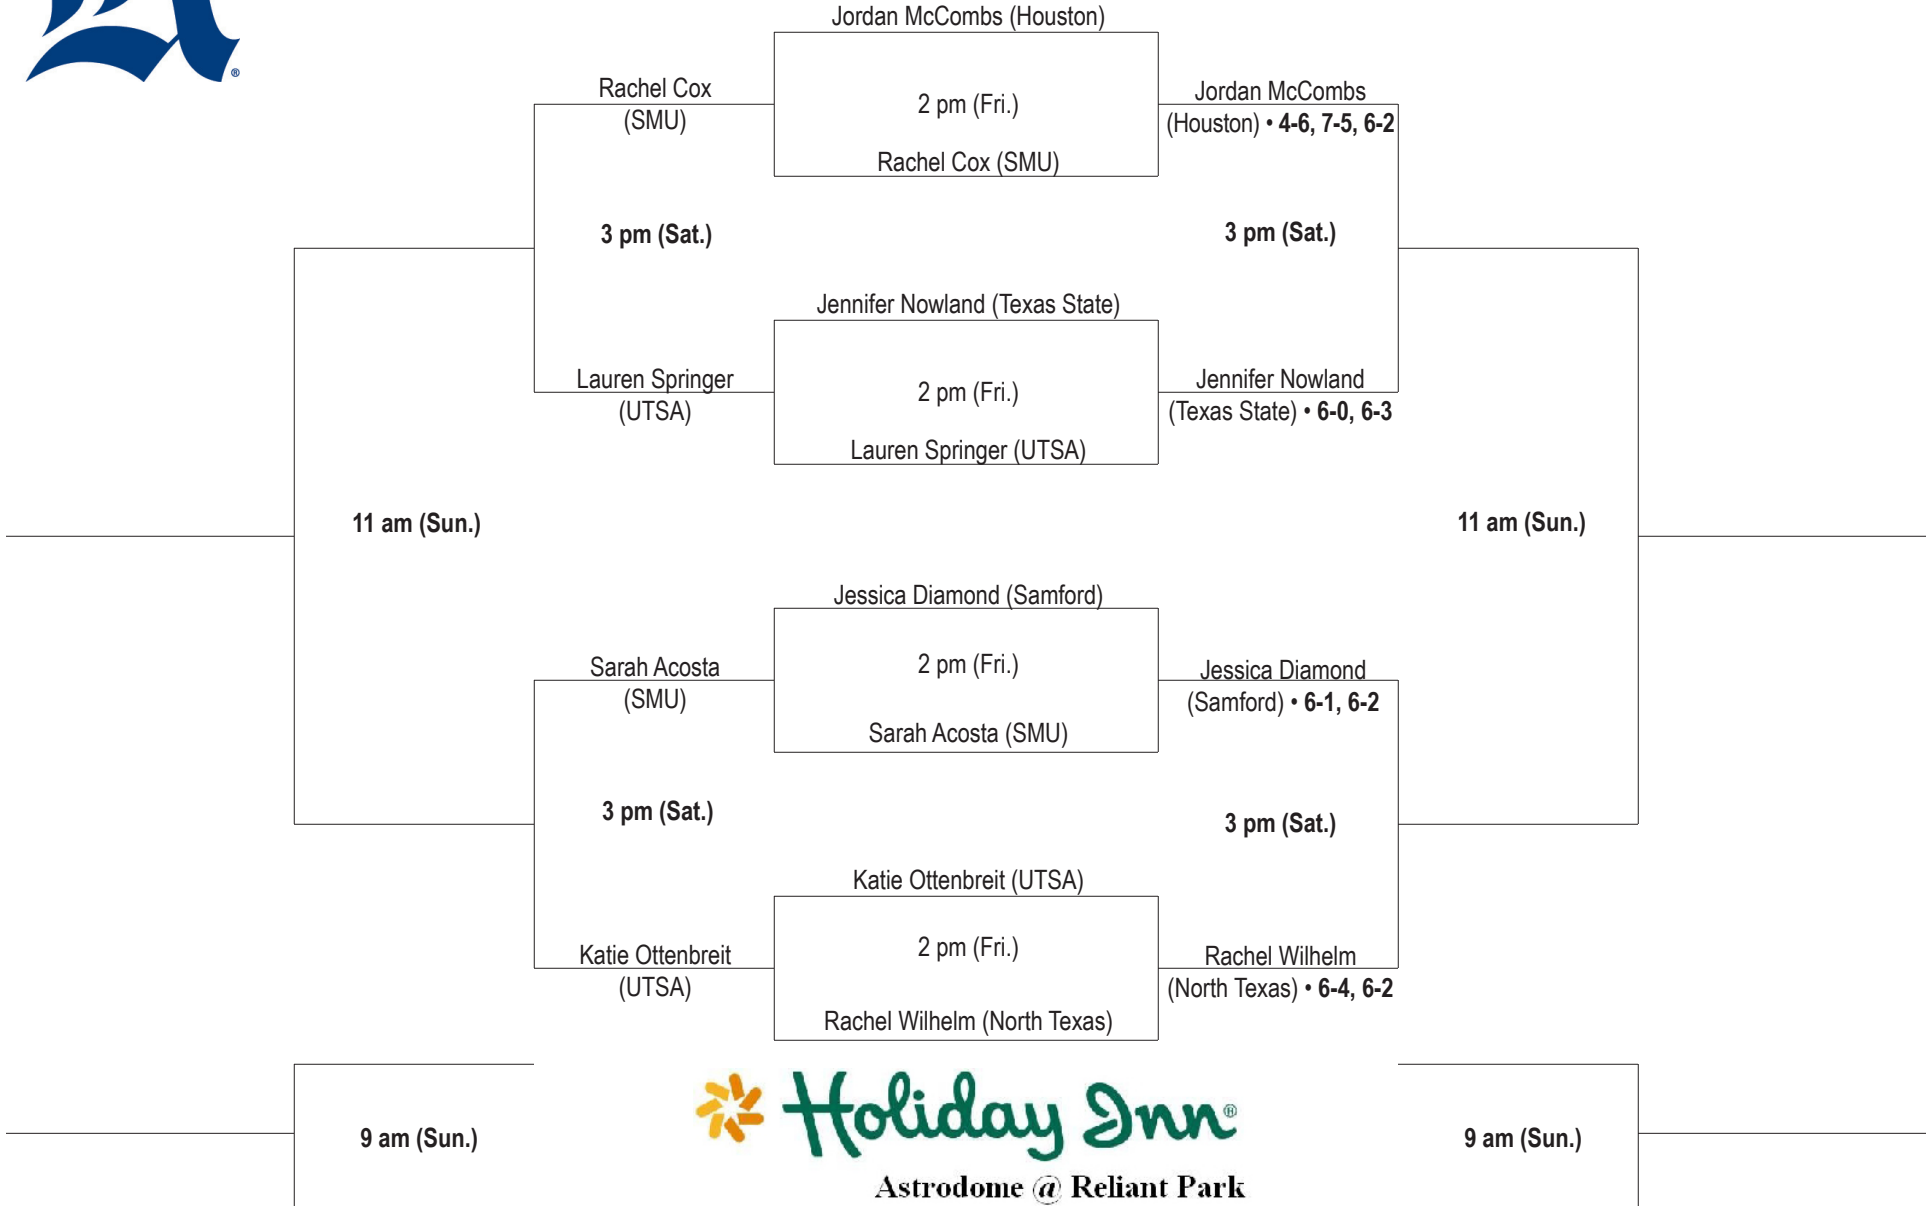

2008 Holiday Inn Astrodome Rice Classic

October 17-19 • Jake Hess Stadium • Flight 8 Singles

Rice • Houston • SMU • LSU • Samford • Lamar • North Texas • Texas State • UTA • UTSA