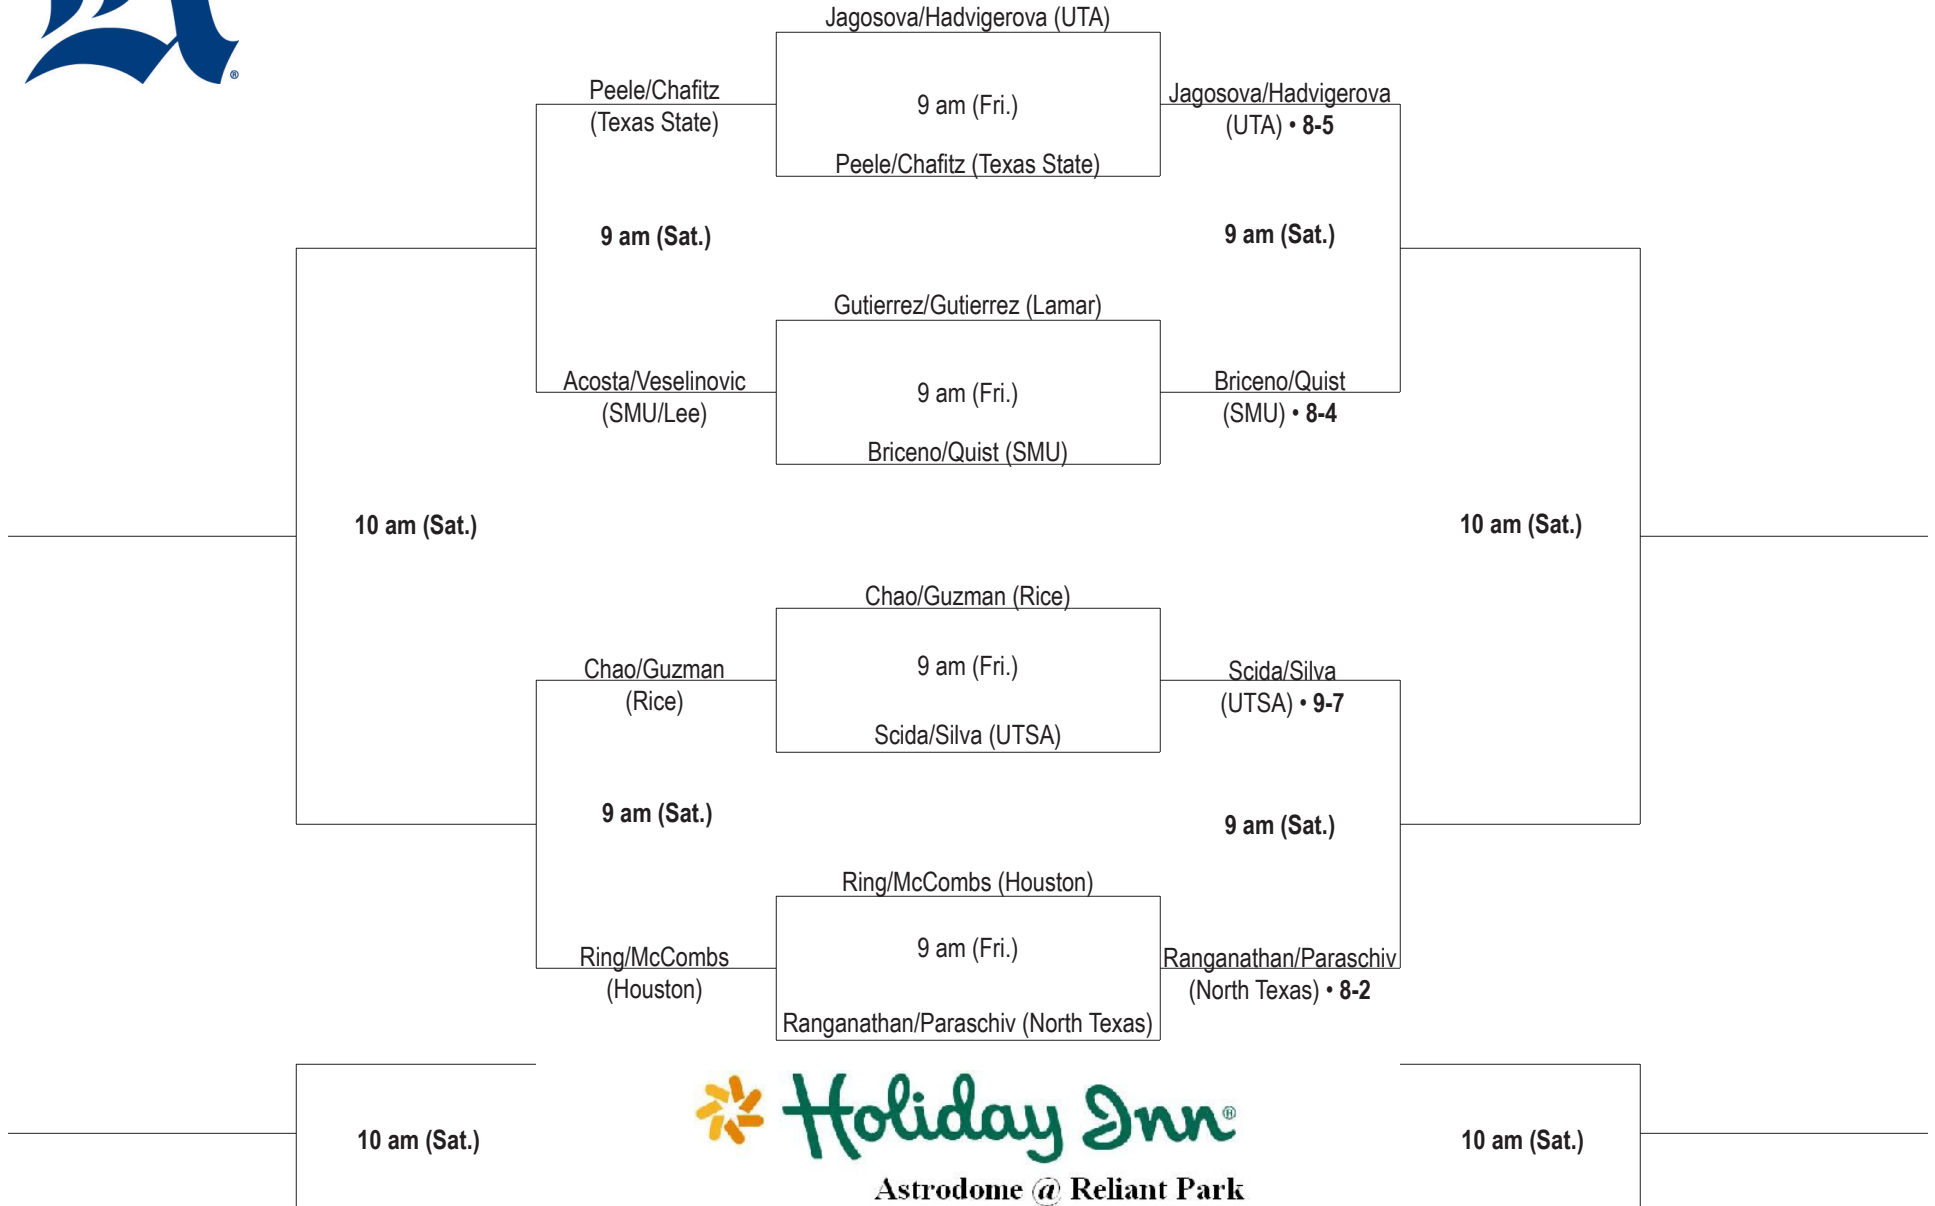

Rice • Houston • SMU • LSU • Samford • Lamar • North Texas • Texas State • UTA • UTSA

2008 Holiday Inn Astrodome Rice Classic

October 17-19 • Jake Hess Stadium • Flight 1 Doubles

Rice • Houston • SMU • LSU • Samford • Lamar • North Texas • Texas State • UTA • UTSA