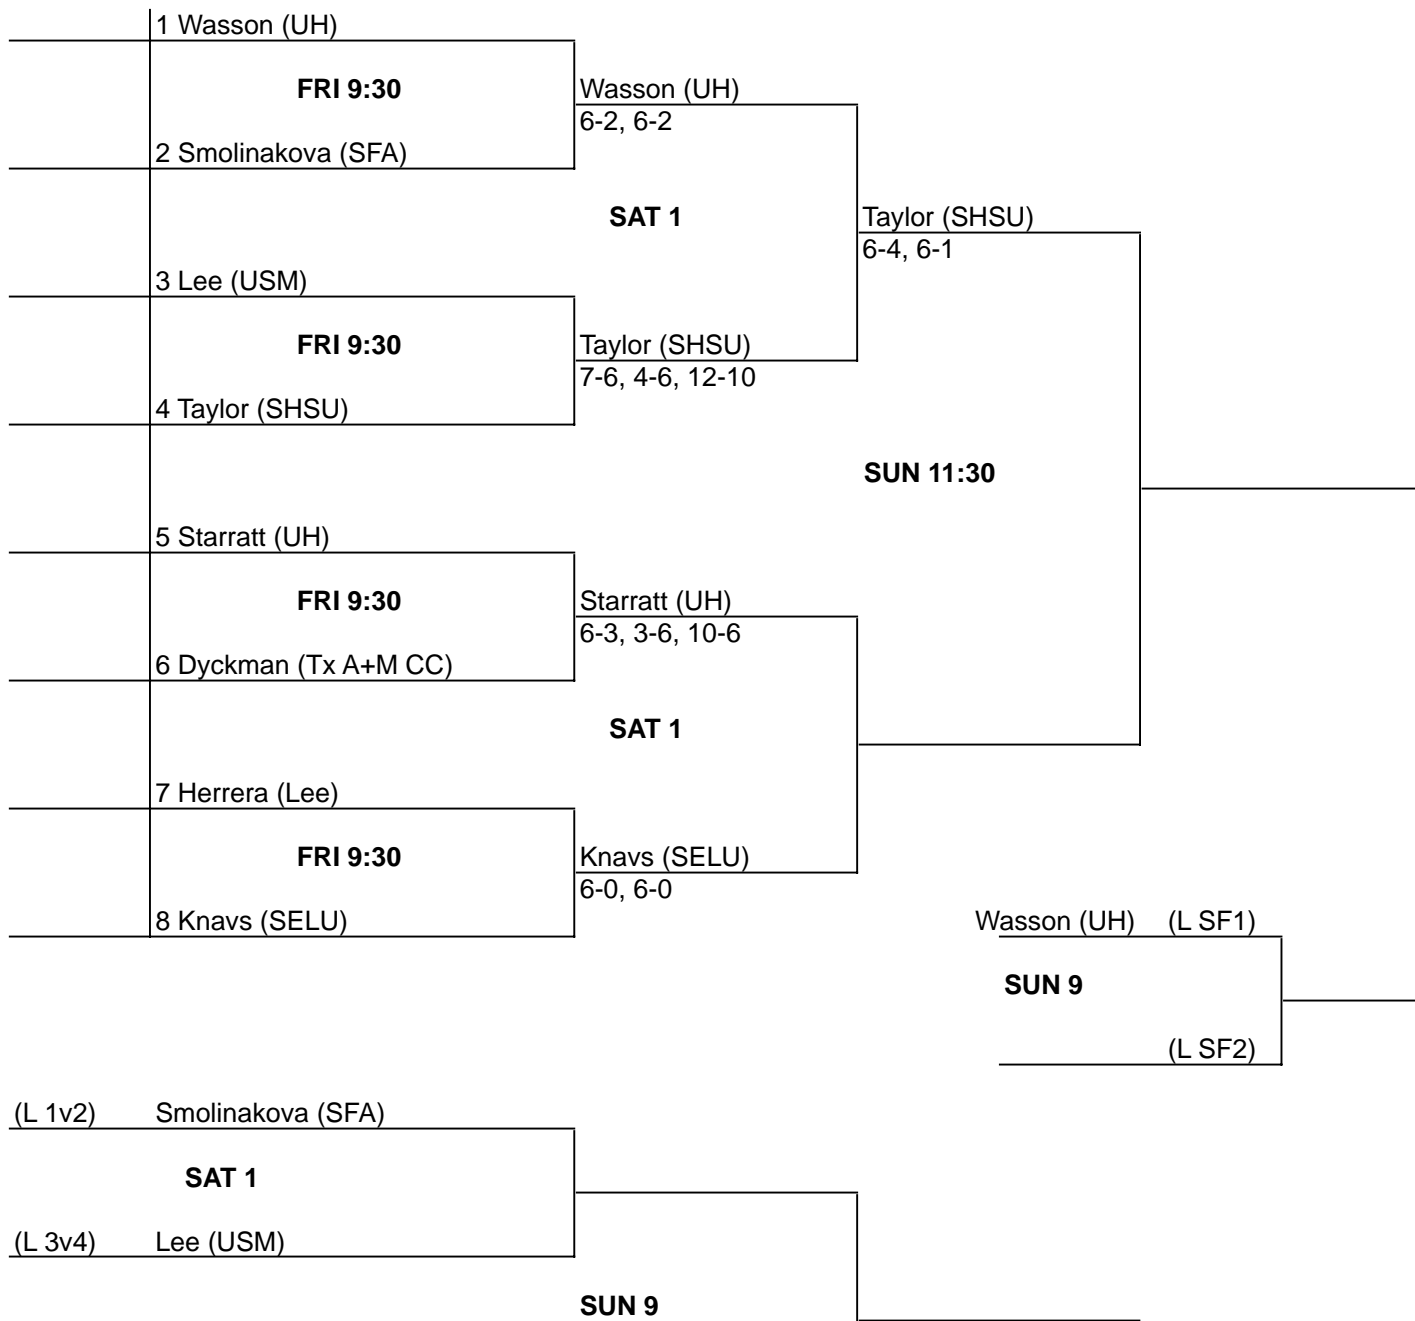

(L 7v8) Rodriguez (Lee)

L1v2/3v4 Kapur (cc)

**SUN 9**

L1v2/3v4 Rodriguez (Lee)

**Cougar Fall Draw. Oct 5-7 2007  
University of Houston, Texas  
Singles Flight D**

(L 5v6) Dyckman (Tx A+M CC)

**SAT 1**

Dyckman (cc)