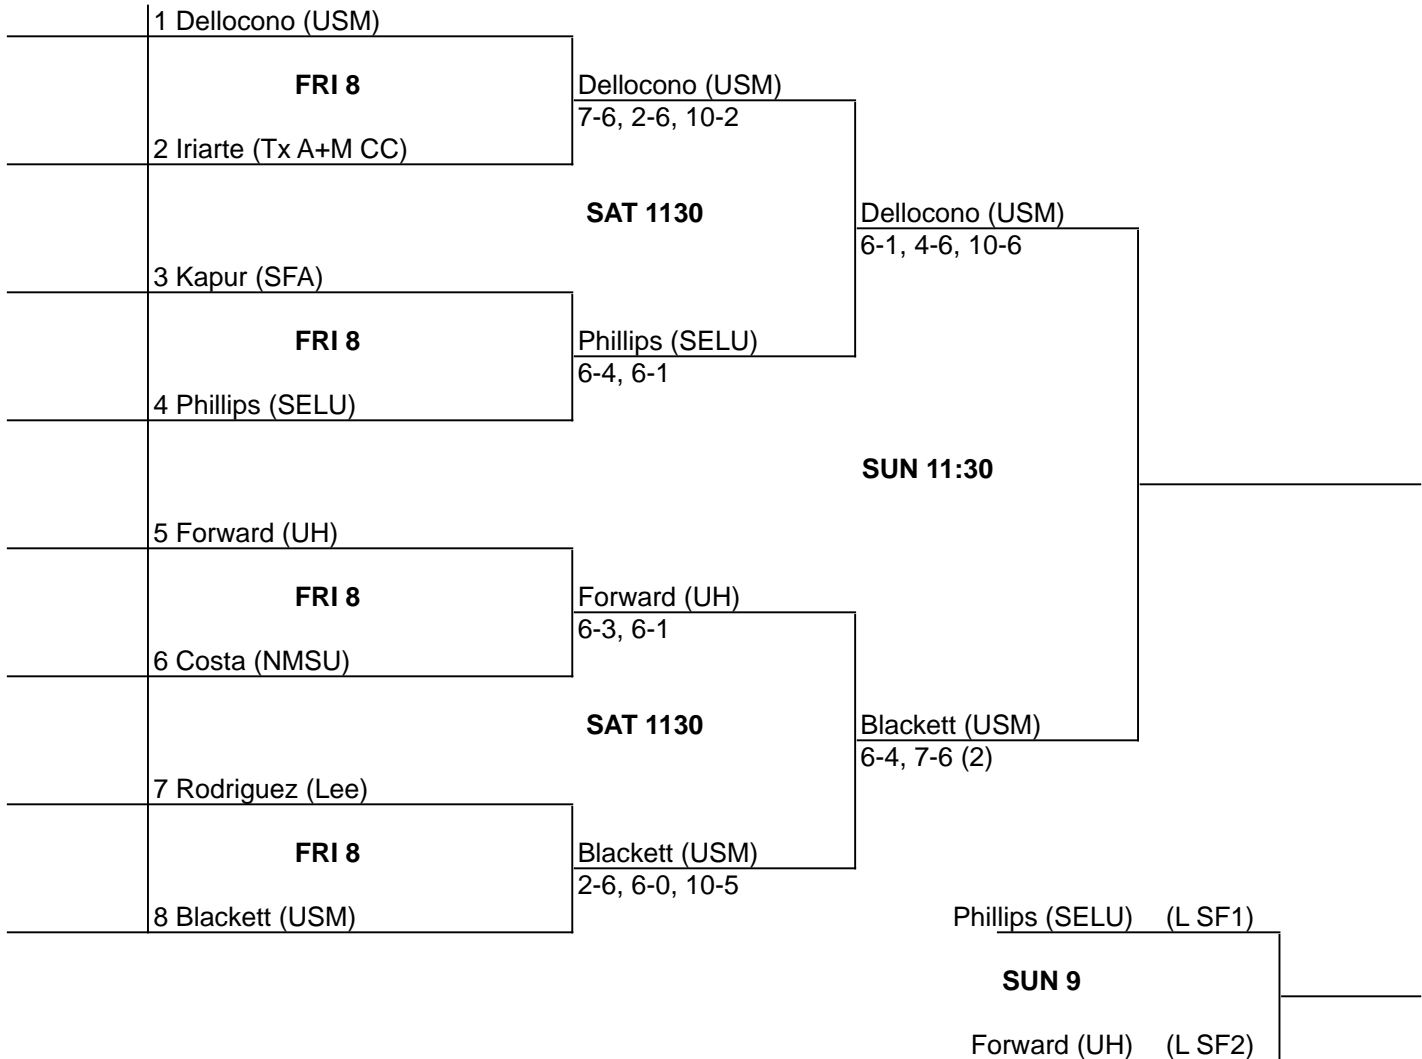

**Cougar Fall Draw. Oct 5-7 2007**  
**University of Houston, Texas**  
**Singles Flight B**

L1v2/3v4 Eusebe (NMSU)

**SUN 9**

L1v2/3v4 Kuruc (SHSU)

**Cougar Fall Draw. Oct 5-7 2007**  
**University of Houston, Texas**  
**Singles Flight C**