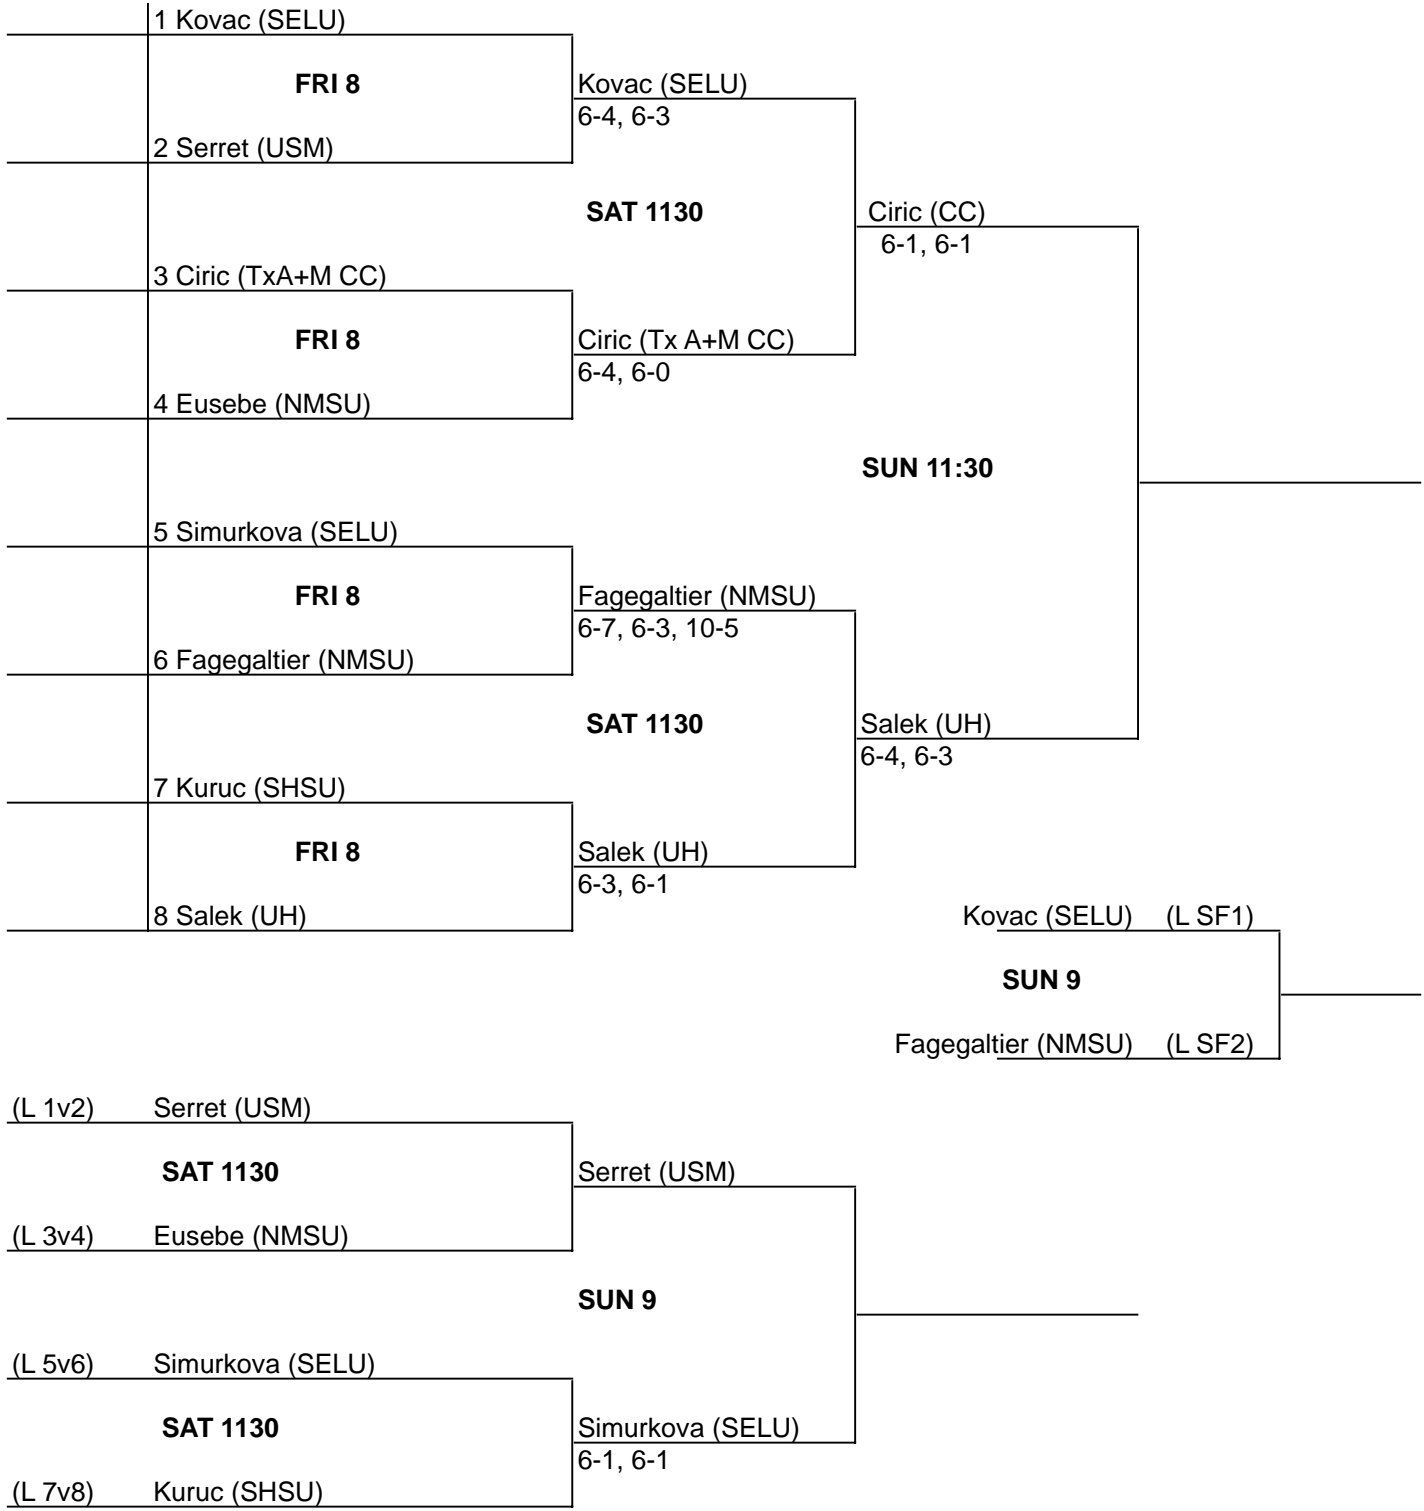

Cougar Fall Draw. Oct 5-7 2007
University of Houston, Texas
Singles Flight B