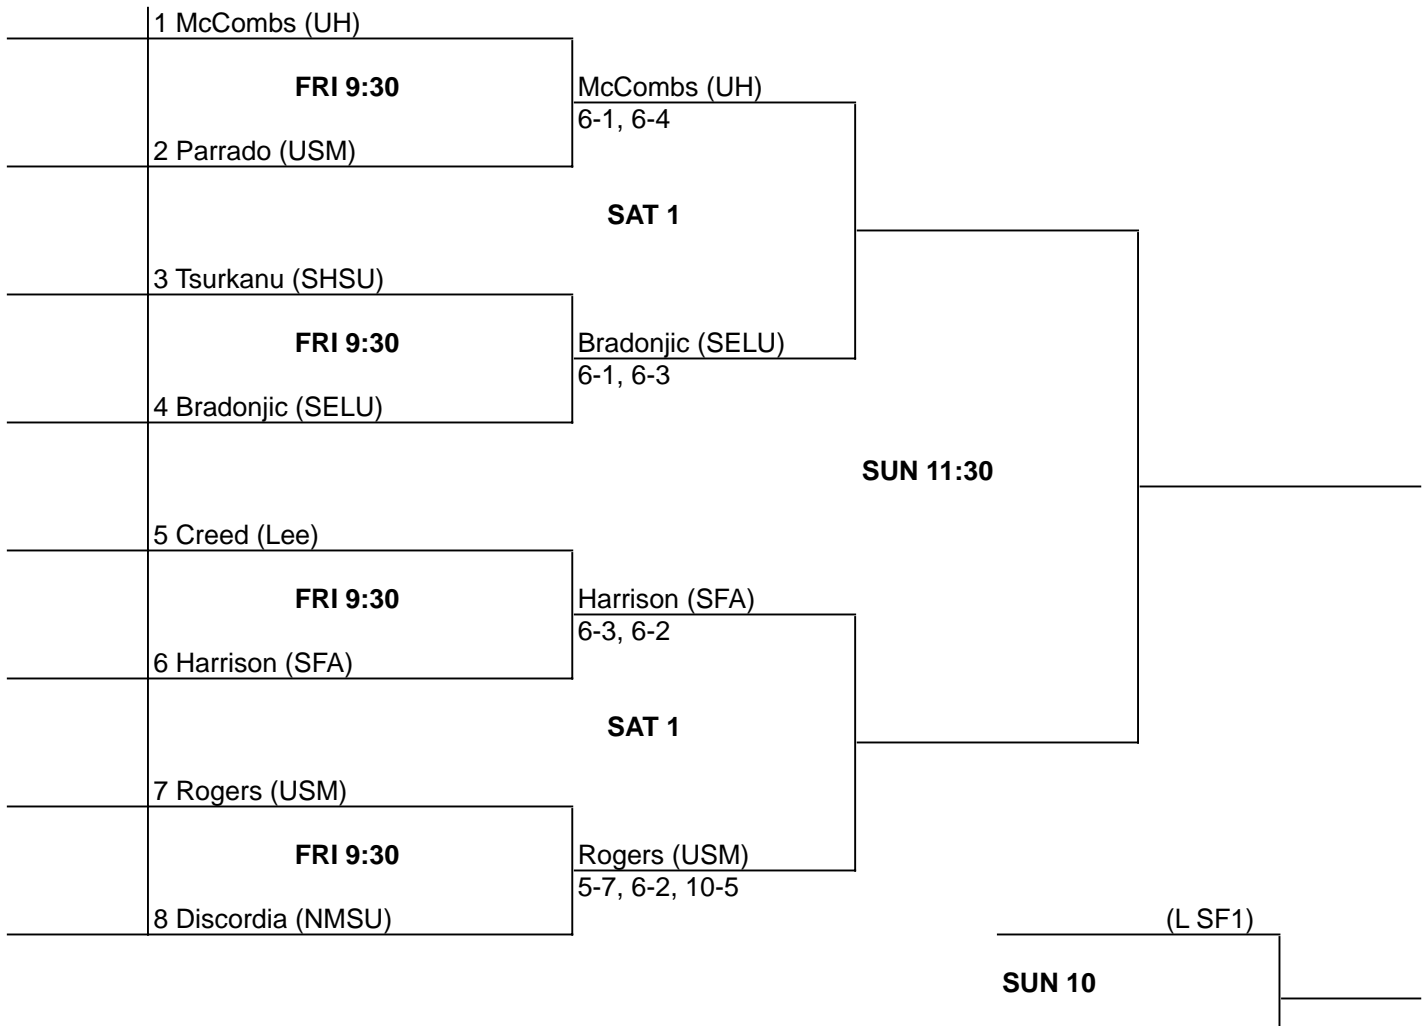

Cougar Fall Draw. Oct 5-7 2007
University of Houston, Texas
Singles Flight F