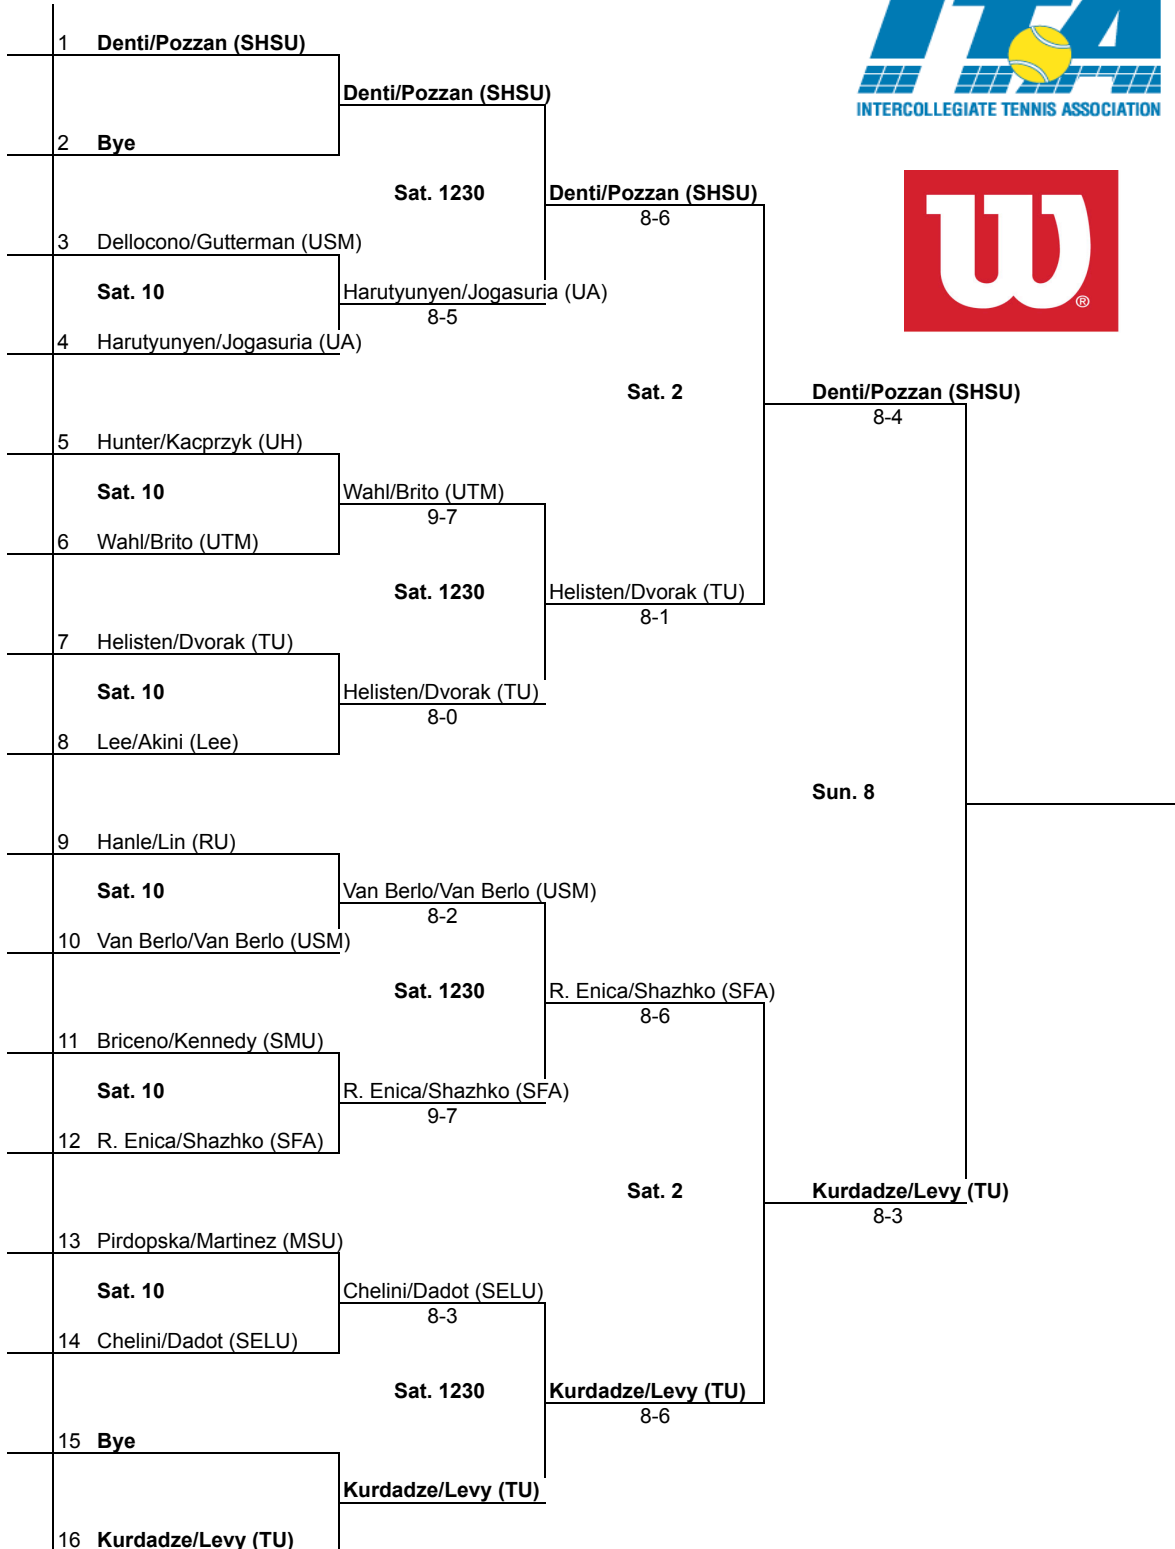

Alonti Cougar Fall Draw. Doubles Flight A.

An Intercollegiate Tennis Association Sanctioned Event
 Hosted by the University of Houston. Nov. 6-8, 2009

Alonti Cougar Fall Draw. Doubles Flight A Consolation.

An Intercollegiate Tennis Association Sanctioned Event
 Hosted by the University of Houston. Nov. 6-8, 2009

1. (Fill-in) Pirdopska/Martinez (MSU)	
Sat. 2	Dellocono/Gutterman (USM) 8-0
2. (L3vs4) Dellocono/Gutterman (USM)	
3. (L5vs6) Hunter/Kacprzyl (UH)	
Sat. 2	Lee/Akina (Lee) 8-4
4.(L7vs8) Lee/Akina (Lee)	
5. (L9vs10) Hanle/Lin (Rice)	
Sat. 2	Hanle/Lin (Rice) 8-4
6. (L11vs12 Briceno/Kennedy (SMU)	

An Intercollegiate Tennis Association Sanctioned Event
 Hosted by the University of Houston. Nov. 6-8, 2009

1. (L1vs2) Gerber/Fonseca (TU)	
Sat. 2	<u>Gerber/Fonseca (TU)</u> 8-5
2. (L3vs4) Rogers/Lee (USM)	
3. (L5vs6) Peschkie/Woerner (SHSU)	
Sat. 2	<u>Sunstrum/Gomez (Lee)</u> 8-4
4.(L7vs8) Sunstrum/Gomez (Lee)	
5. (L9vs10) Hagi/Hanke (SELU)	
Sat. 2	<u>Shiva Shankar/Ragan (RU)</u> 8-1
6. (L11vs12 Shiva Shankar/Ragan (RU)	
7. (L13vs14 Montenegro/Pacout (SFA)	
Sat. 2	<u>Montenegro/Pacout (SFA)</u> 8-2
8. (L15vs16 Bassoo/Huynh (Lee)	