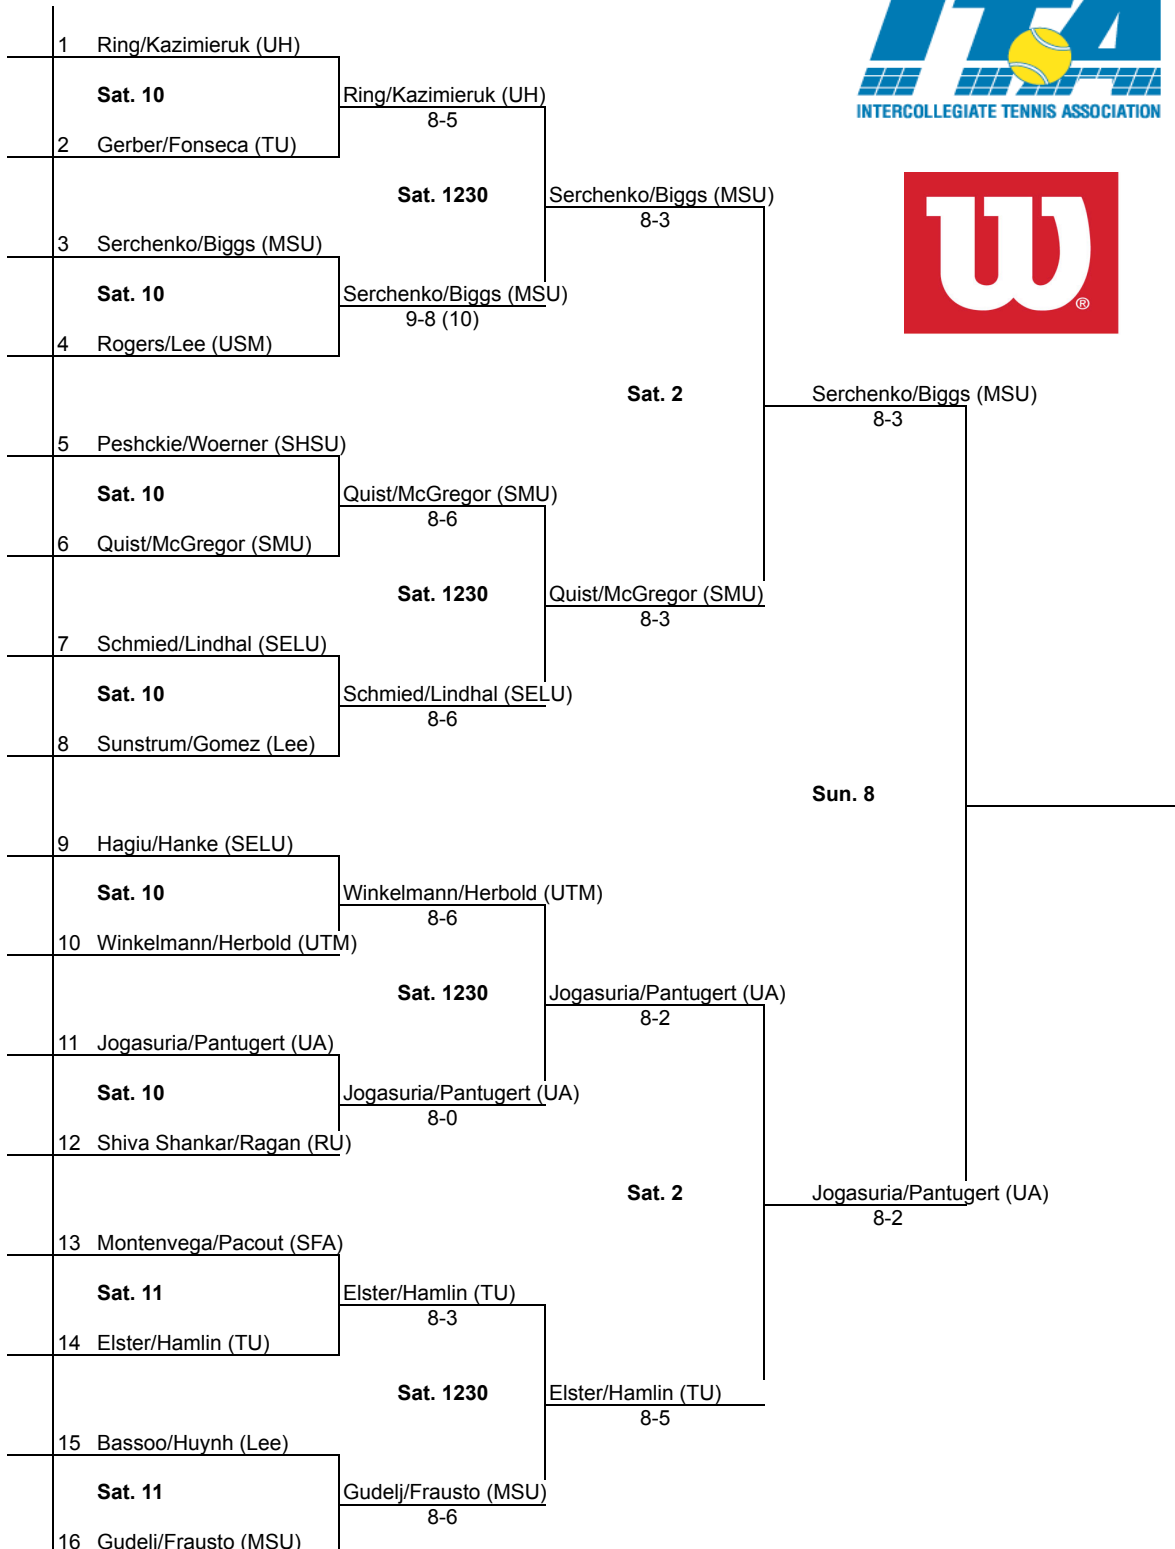

Alonti Cougar Fall Draw. Doubles Flight A.

An Intercollegiate Tennis Association Sanctioned Event
 Hosted by the University of Houston. Nov. 6-8, 2009

Alonti Cougar Fall Draw. Doubles Flight A Consolation.

An Intercollegiate Tennis Association Sanctioned Event
 Hosted by the University of Houston. Nov. 6-8, 2009

1. (Fill-in) Pirdopska/Martinez (MSU)	
Sat. 2	Dellocono/Gutterman (USM) 8-0
2. (L3vs4) Dellocono/Gutterman (USM)	
3. (L5vs6) Hunter/Kacprzyl (UH)	
Sat. 2	Lee/Akina (Lee) 8-4
4.(L7vs8) Lee/Akina (Lee)	
5. (L9vs10) Hanle/Lin (Rice)	
Sat. 2	Hanle/Lin (Rice) 8-4
6. (L11vs12 Briceno/Kennedy (SMU)	

Alonti Cougar Fall Draw. Doubles Flight B.

An Intercollegiate Tennis Association Sanctioned Event
 Hosted by the University of Houston. Nov. 6-8, 2009

Alonti Cougar Fall Draw. Doubles Flight B Consolation.

An Intercollegiate Tennis Association Sanctioned Event
 Hosted by the University of Houston. Nov. 6-8, 2009

1. (L1vs2) Gerber/Fonseca (TU)	
Sat. 2	<u>Gerber/Fonseca (TU)</u> 8-5
2. (L3vs4) Rogers/Lee (USM)	
3. (L5vs6) Peschkie/Woerner (SHSU)	
Sat. 2	<u>Sunstrum/Gomez (Lee)</u> 8-4
4.(L7vs8) Sunstrum/Gomez (Lee)	
5. (L9vs10) Hagi/Hanke (SELU)	
Sat. 2	<u>Shiva Shankar/Ragan (RU)</u> 8-1
6. (L11vs12 Shiva Shankar/Ragan (RU)	
7. (L13vs14 Montenegro/Pacout (SFA)	
Sat. 2	<u>Montenegro/Pacout (SFA)</u> 8-2
8. (L15vs16 Bassoo/Huynh (Lee)	