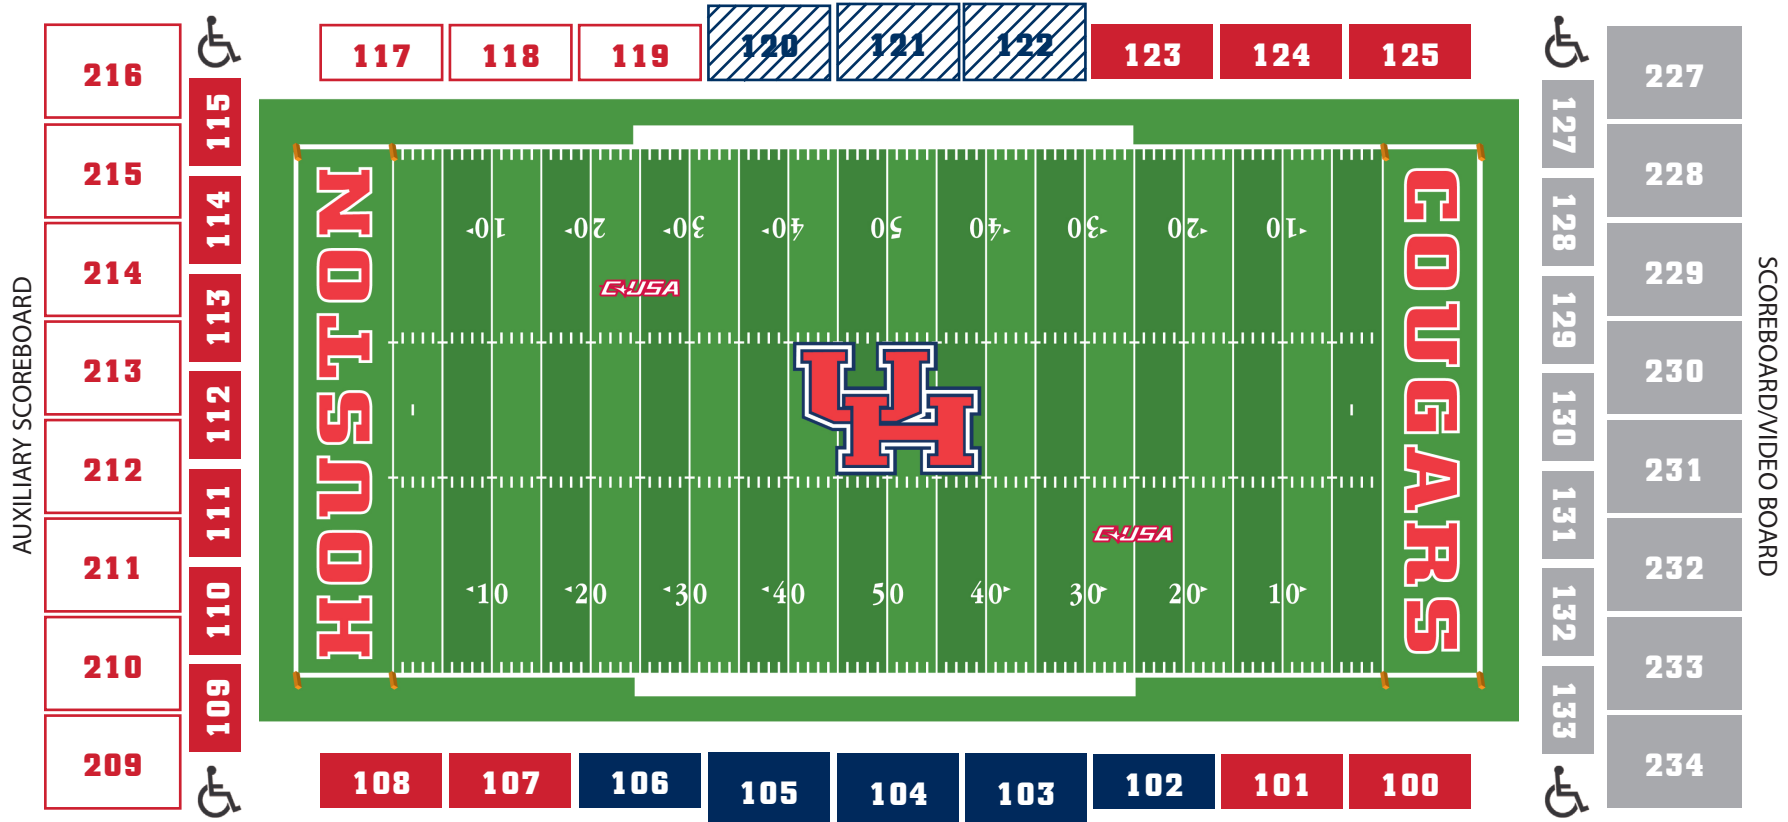

SEATING LEGEND

 Cougar Pride West Seating	 Premium West Seating	 Student Seating
 Cougar Pride East Seating	 Reserved Seating	 Family Plan/General Admission Seating

EASTSIDE SUITES (E20-E30)

WESTSIDE SUITES (W4-W12/PRESSBOX)