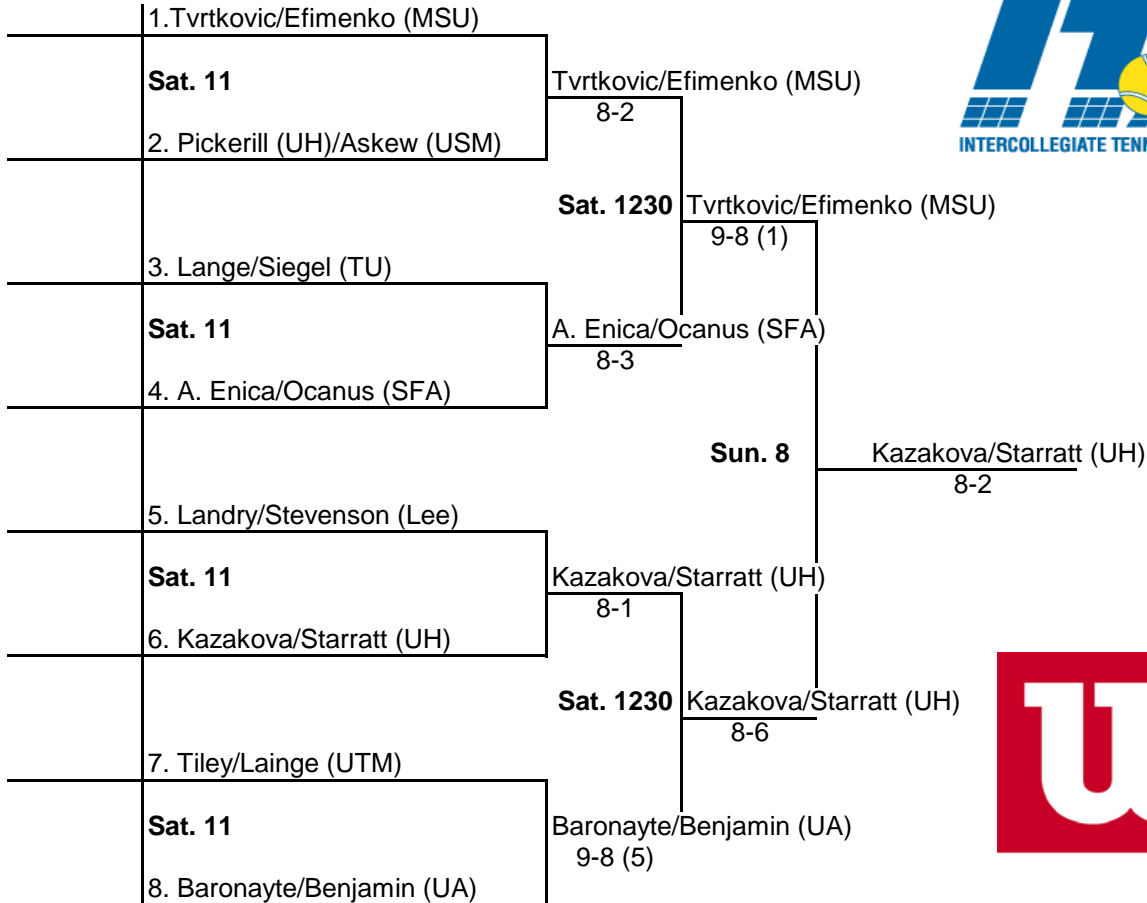

An Intercollegiate Tennis Association Sanctioned Event

Hosted by the University of Houston. Nov. 6-8, 2009

1. (Fill-in) Pirdopska/Martinez (MSU)	
Sat. 2	<u>Dellocono/Gutterman (USM)</u>
2. (L3vs4) Dellocono/Gutterman (USM)	8-0
3. (L5vs6) Hunter/Kacprzyl (UH)	
Sat. 2	<u>Lee/Akina (Lee)</u>
4.(L7vs8) Lee/Akina (Lee)	8-4
5. (L9vs10) Hanle/Lin (Rice)	
Sat. 2	<u>Hanle/Lin (Rice)</u>
6. (L11vs12) Briceno/Kennedy (SMU)	8-4

Alonti Cougar Fall Draw. Doubles Flight B.

An Intercollegiate Tennis Association Sanctioned Event

Hosted by the University of Houston. Nov. 6-8, 2009

Alonti Cougar Fall Draw. Doubles Flight B Consolation.

An Intercollegiate Tennis Association Sanctioned Event

Hosted by the University of Houston. Nov. 6-8, 2009

1. (L1vs2) Gerber/Fonseca (TU)	
Sat. 2	<u>Gerber/Fonseca (TU)</u> 8-5
2. (L3vs4) Rogers/Lee (USM)	
3. (L5vs6) Peschkie/Woerner (SHSU)	
Sat. 2	<u>Sunstrum/Gomez (Lee)</u> 8-4
4.(L7vs8) Sunstrum/Gomez (Lee)	
5. (L9vs10) Hagi/Hanke (SELU)	
Sat. 2	<u>Shiva Shankar/Ragan (RU)</u> 8-1
6. (L11vs12) Shiva Shankar/Ragan (RU)	
7. (L13vs14) Montenvega/Pacout (SFA)	
Sat. 2	<u>Montenvega/Pacout (SFA)</u> 8-2
8. (L15vs16) Bassoo/Huynh (Lee)	

Alonti Cougar Fall Draw. Doubles Flight C.

An Intercollegiate Tennis Association Sanctioned Event

Hosted by the University of Houston. Nov. 6-8, 2009

Alonti Cougar Fall Draw. Doubles Flight C Consolation.