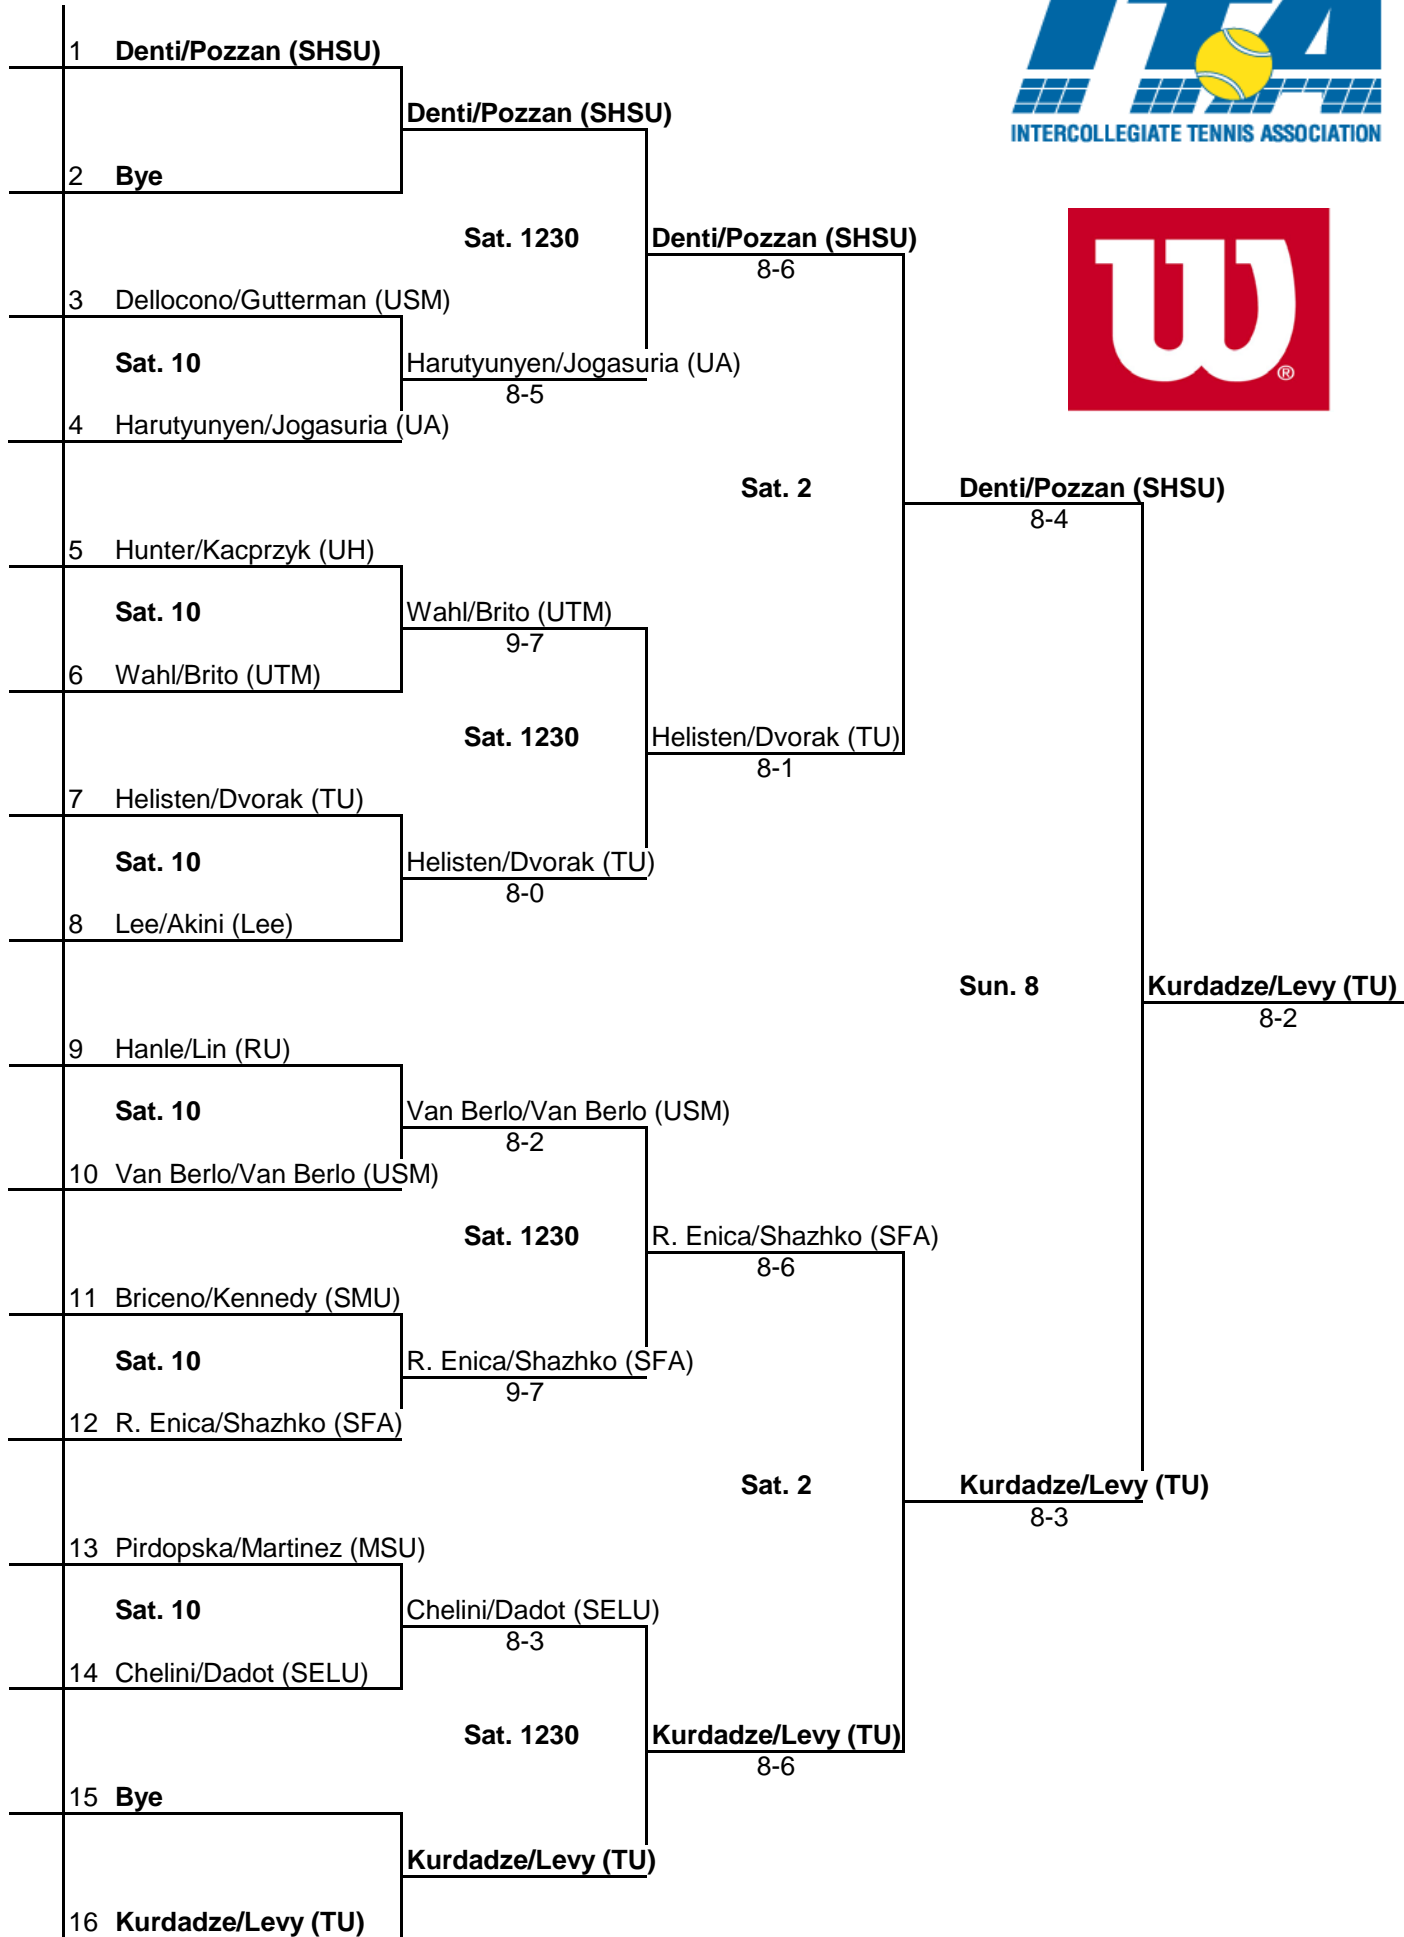

Alonti Cougar Fall Draw. Doubles Flight A.

An Intercollegiate Tennis Association Sanctioned Event

Hosted by the University of Houston. Nov. 6-8, 2009

Alonti Cougar Fall Draw. Doubles Flight A Consolation.

An Intercollegiate Tennis Association Sanctioned Event

Hosted by the University of Houston. Nov. 6-8, 2009

1. (Fill-in) Pirdopska/Martinez (MSU)	
Sat. 2	<u>Dellocono/Gutterman (USM)</u>
2. (L3vs4) Dellocono/Gutterman (USM)	8-0
3. (L5vs6) Hunter/Kacprzyl (UH)	
Sat. 2	<u>Lee/Akina (Lee)</u>
4.(L7vs8) Lee/Akina (Lee)	8-4
5. (L9vs10) Hanle/Lin (Rice)	
Sat. 2	<u>Hanle/Lin (Rice)</u>
6. (L11vs12) Briceno/Kennedy (SMU)	8-4

An Intercollegiate Tennis Association Sanctioned Event

Hosted by the University of Houston. Nov. 6-8, 2009

1. (L1vs2) Gerber/Fonseca (TU)	
Sat. 2	<u>Gerber/Fonseca (TU)</u> 8-5
2. (L3vs4) Rogers/Lee (USM)	
3. (L5vs6) Peschkie/Woerner (SHSU)	
Sat. 2	<u>Sunstrum/Gomez (Lee)</u> 8-4
4.(L7vs8) Sunstrum/Gomez (Lee)	
5. (L9vs10) Hagi/Hanke (SELU)	
Sat. 2	<u>Shiva Shankar/Ragan (RU)</u> 8-1
6. (L11vs12) Shiva Shankar/Ragan (RU)	
7. (L13vs14) Montenvega/Pacout (SFA)	
Sat. 2	<u>Montenvega/Pacout (SFA)</u> 8-2
8. (L15vs16) Bassoo/Huynh (Lee)	