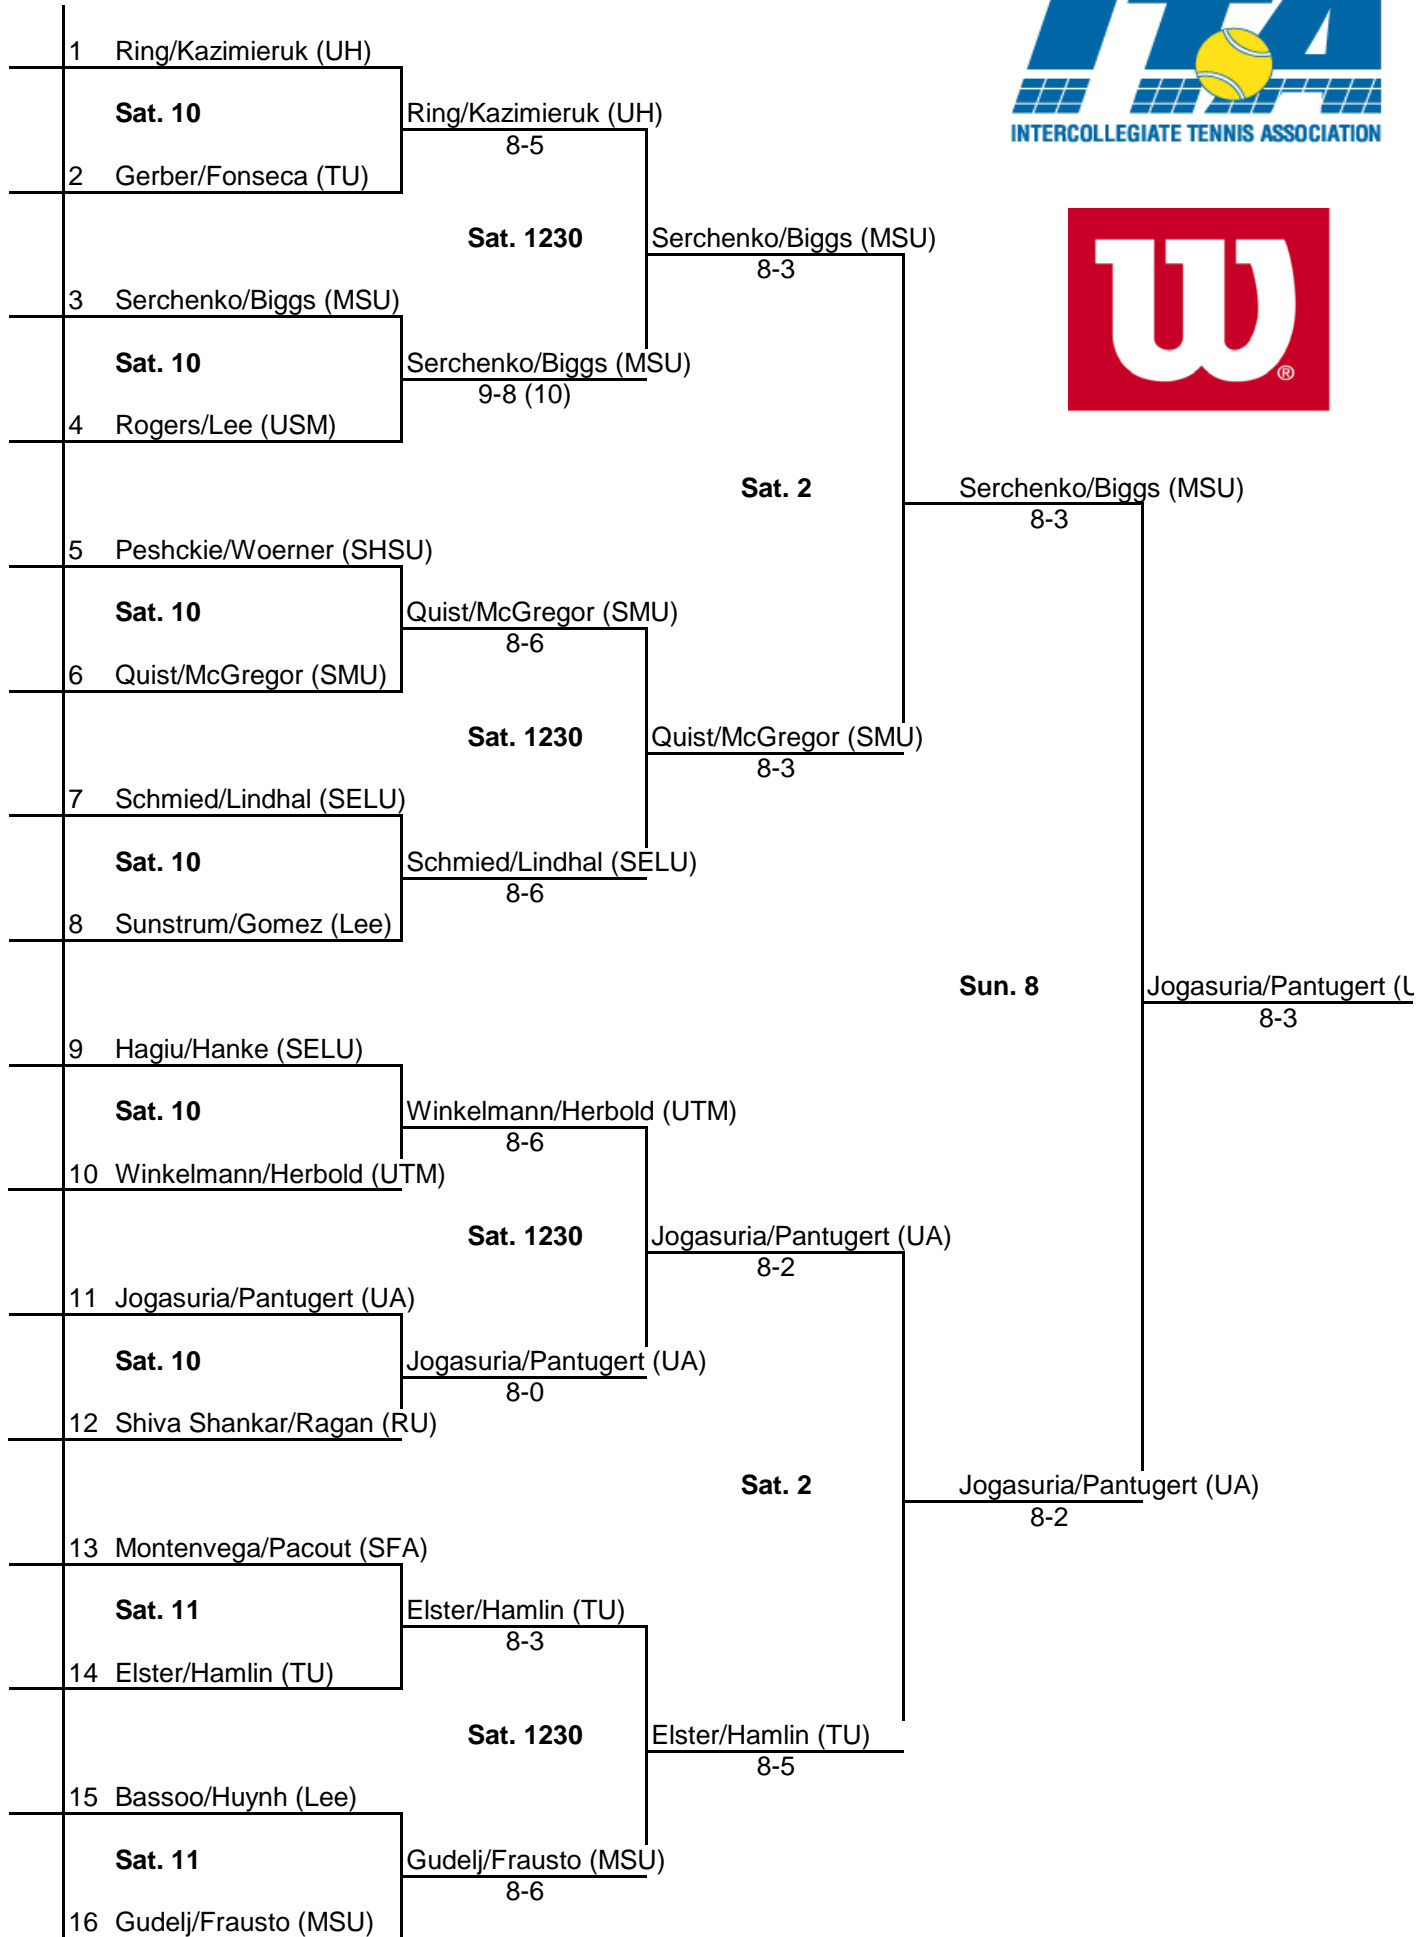

Alonti Cougar Fall Draw. Doubles Flight A.

An Intercollegiate Tennis Association Sanctioned Event

Hosted by the University of Houston. Nov. 6-8, 2009

Alonti Cougar Fall Draw. Doubles Flight A Consolation.

An Intercollegiate Tennis Association Sanctioned Event

Hosted by the University of Houston. Nov. 6-8, 2009

1. (Fill-in) Pirdopska/Martinez (MSU)	
Sat. 2	<u>Dellocono/Gutterman (USM)</u>
2. (L3vs4) Dellocono/Gutterman (USM)	8-0
3. (L5vs6) Hunter/Kacprzyl (UH)	
Sat. 2	<u>Lee/Akina (Lee)</u>
4.(L7vs8) Lee/Akina (Lee)	8-4
5. (L9vs10) Hanle/Lin (Rice)	
Sat. 2	<u>Hanle/Lin (Rice)</u>
6. (L11vs12) Briceno/Kennedy (SMU)	8-4

Alonti Cougar Fall Draw. Doubles Flight B.

An Intercollegiate Tennis Association Sanctioned Event

Hosted by the University of Houston. Nov. 6-8, 2009

Alonti Cougar Fall Draw. Doubles Flight B Consolation.

An Intercollegiate Tennis Association Sanctioned Event

Hosted by the University of Houston. Nov. 6-8, 2009

1. (L1vs2) Gerber/Fonseca (TU)	
Sat. 2	<u>Gerber/Fonseca (TU)</u> 8-5
2. (L3vs4) Rogers/Lee (USM)	
3. (L5vs6) Peschkie/Woerner (SHSU)	
Sat. 2	<u>Sunstrum/Gomez (Lee)</u> 8-4
4.(L7vs8) Sunstrum/Gomez (Lee)	
5. (L9vs10) Hagi/Hanke (SELU)	
Sat. 2	<u>Shiva Shankar/Ragan (RU)</u> 8-1
6. (L11vs12) Shiva Shankar/Ragan (RU)	
7. (L13vs14) Montenvega/Pacout (SFA)	
Sat. 2	<u>Montenvega/Pacout (SFA)</u> 8-2
8. (L15vs16) Bassoo/Huynh (Lee)	