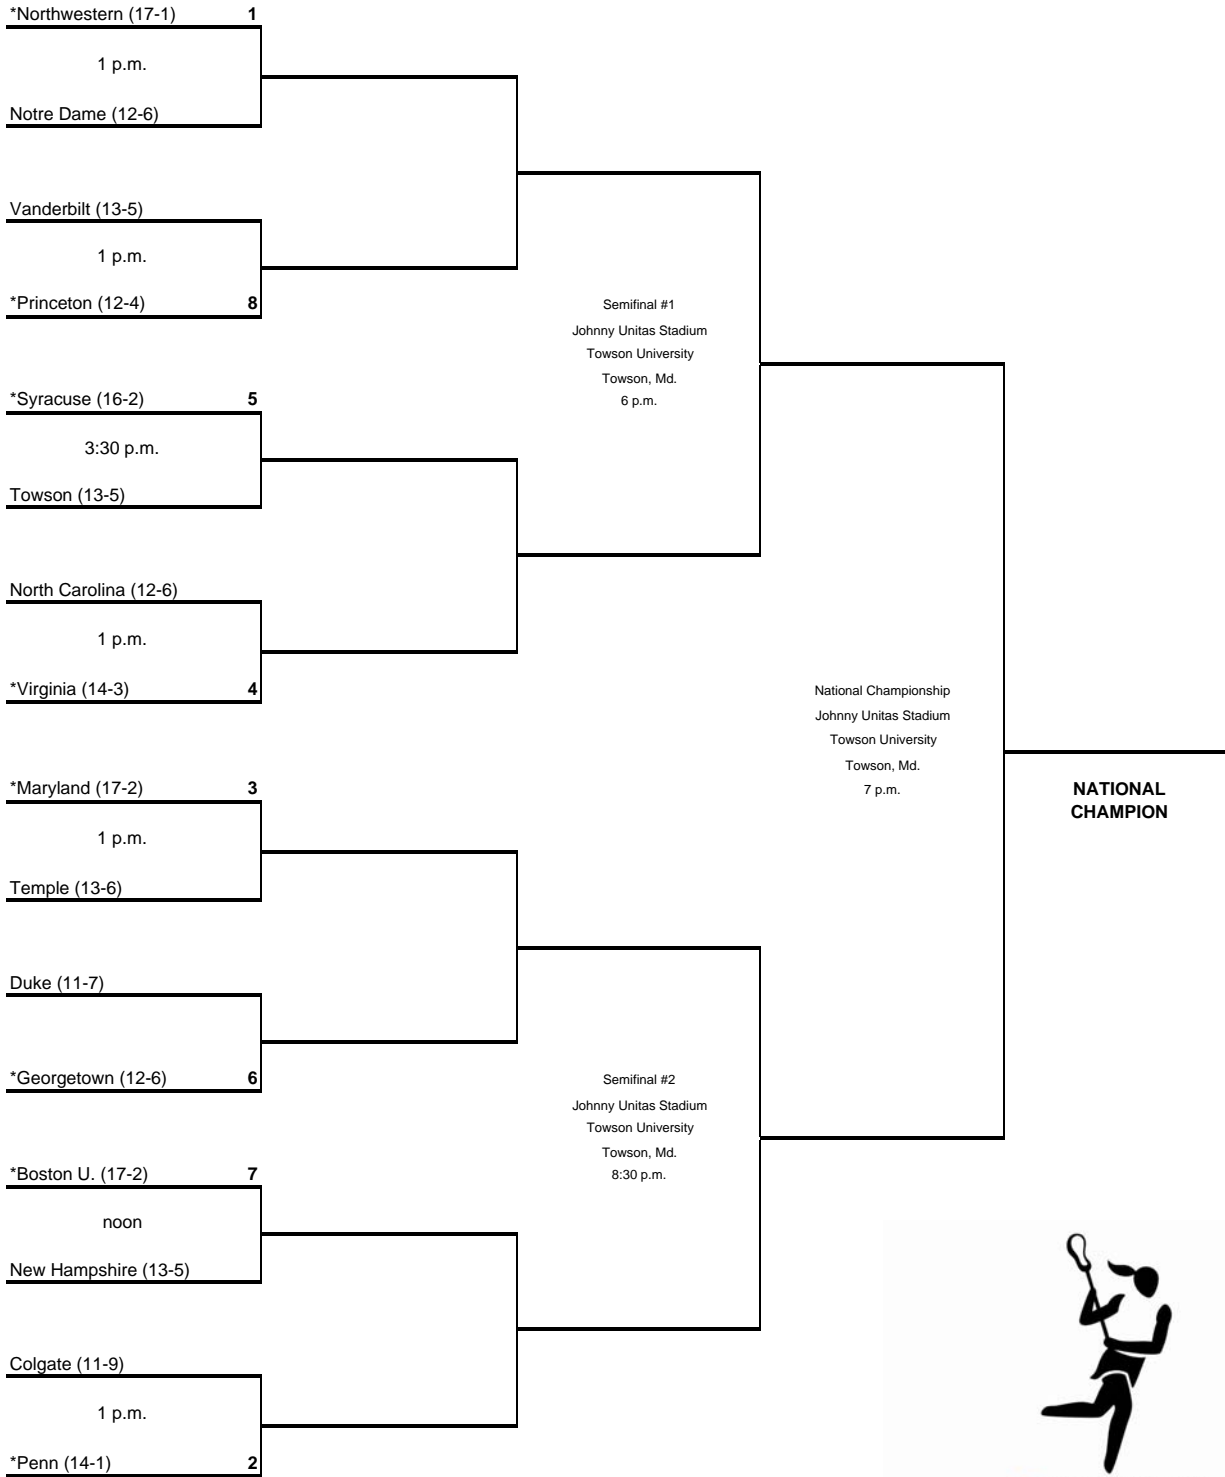

2008 NCAA Division I Women's LACROSSE CHAMPIONSHIP

First Round
May 11

Quarterfinals
May 17

Semifinals
May 23

Final
May 25

* - Host Institution for Preliminary-Round Games
All Times are Local Time