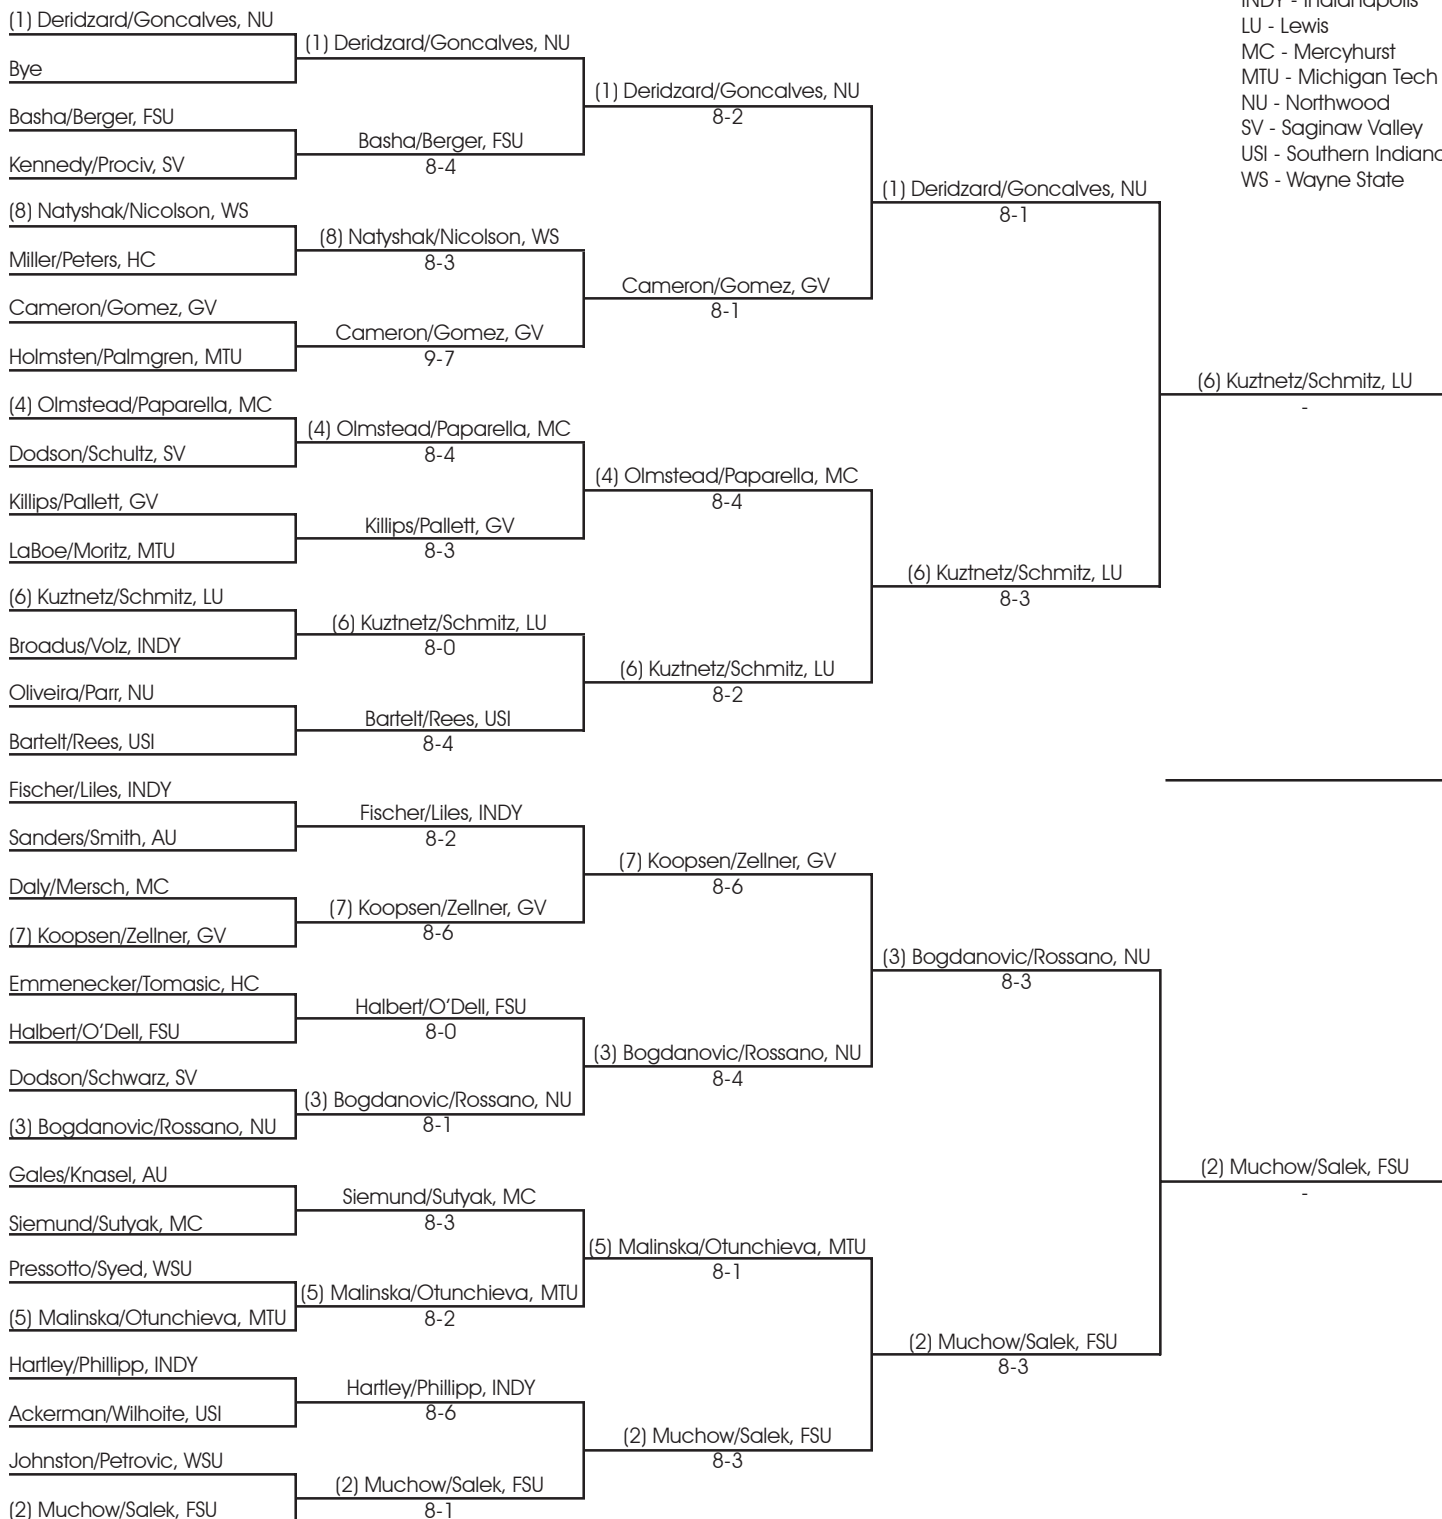

ITA Great Lakes Women's Division II Championship

Hosted By Northwood University

Doubles Draw

AU - Ashland
FSU - Ferris State
GV - Grand Valley
HC - Hillsdale
INDY - Indianapolis
LU - Lewis
MC - Mercyhurst
MTU - Michigan Tech
NU - Northwood
SV - Saginaw Valley
USI - Southern Indiana
WS - Wayne State

Seeded Teams:

1. Deridzard/Goncalves, Northwood	5. Malinska/Otunchieva, Michigan Tech
2. Muchow/Salek, Ferris State	6. Kuznetz/Schmitz, Lewis
3. Bogdanovic/Rossano, Northwood	7. Koopsen/Zellner, Grand Valley
4. Olmstead/Paparella, Mercyhurst	8. Natyshak/Nicolson, Wayne State