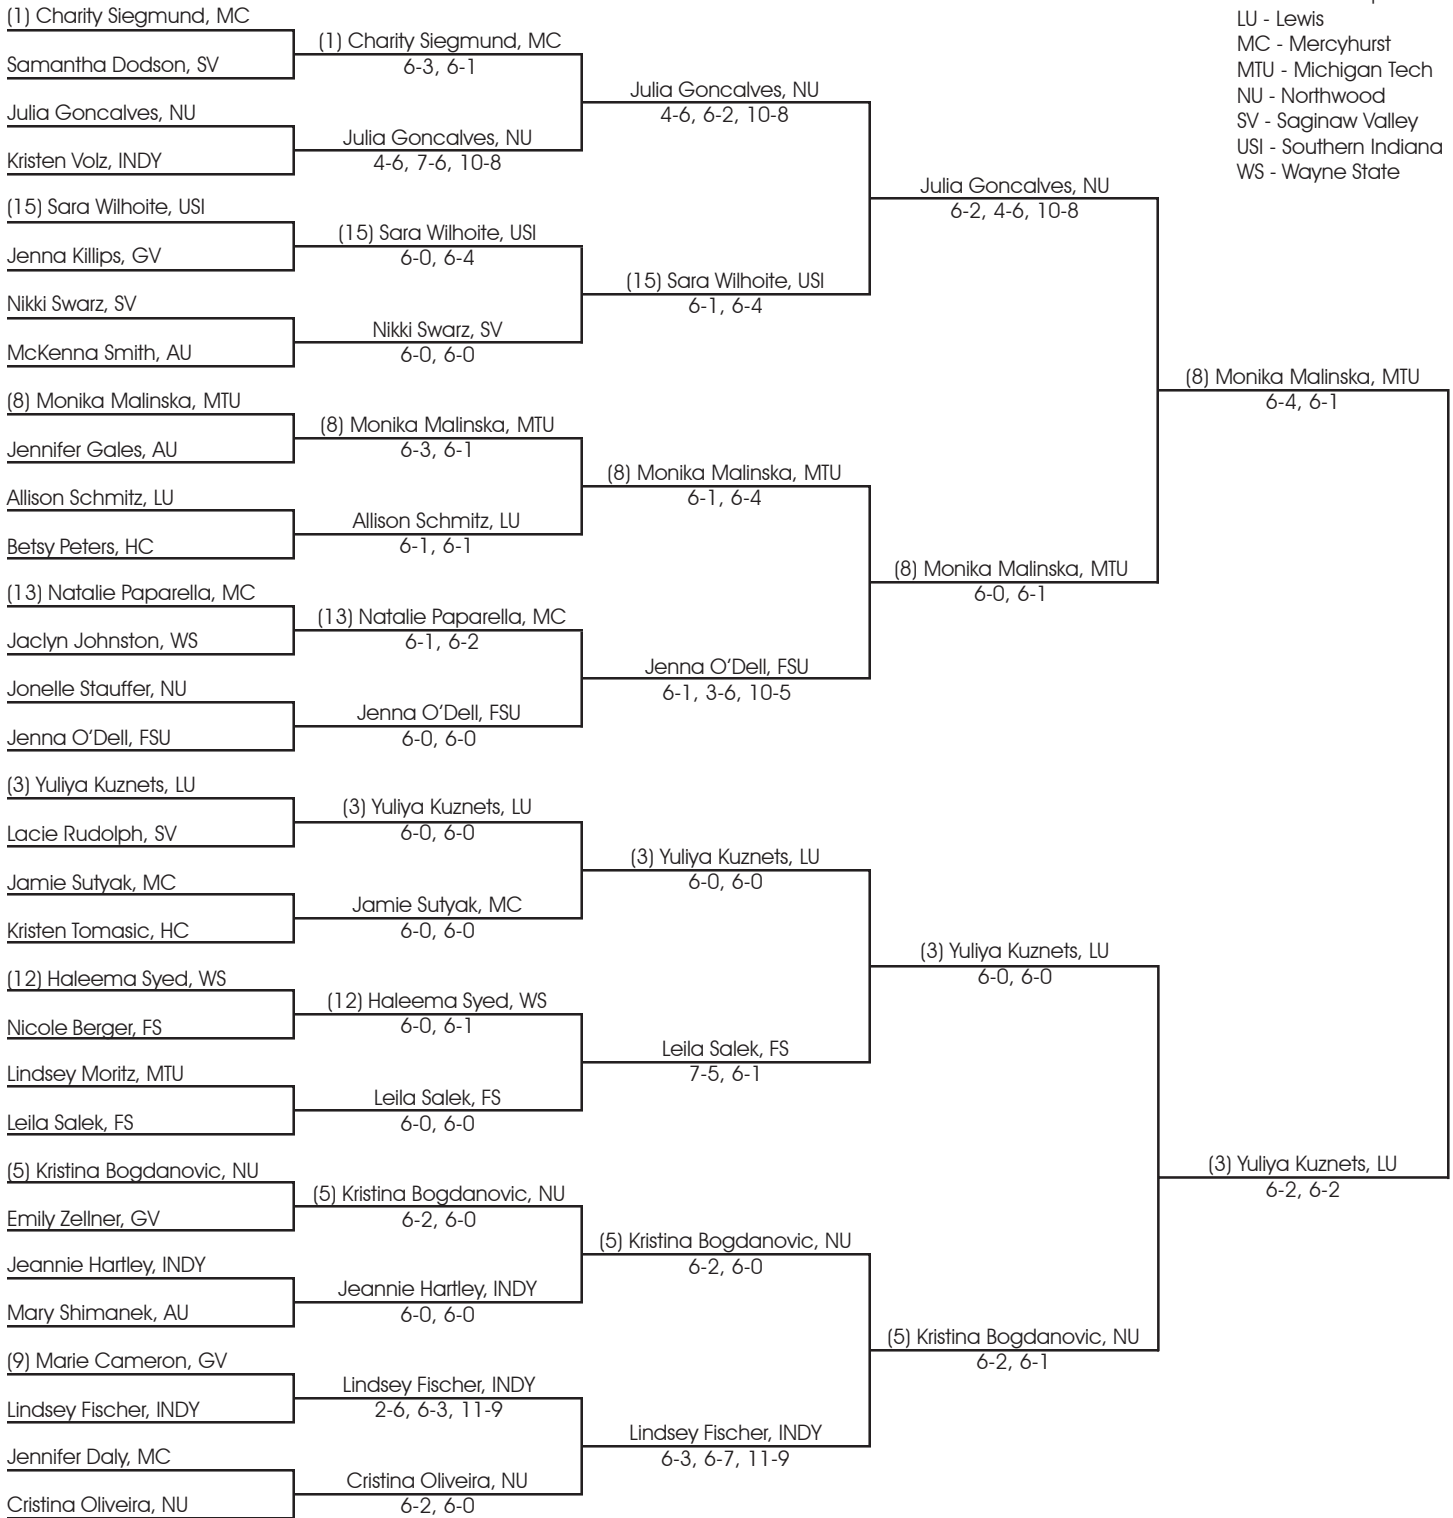

ITA Great Lakes Women's Division II Championship

Hosted By Northwood University

Singles Draw - Top Half

AU - Ashland
 FSU - Ferris State
 GV - Grand Valley
 HC - Hillsdale
 INDY - Indianapolis
 LU - Lewis
 MC - Mercyhurst
 MTU - Michigan Tech
 NU - Northwood
 SV - Saginaw Valley
 USI - Southern Indiana
 WS - Wayne State

Seeded Players:

- | | | |
|----------------------------------|-------------------------------------|-------------------------------------|
| 1. Charity Siegmund, Mercyhurst | 5. Kristina Bogdanovic, Northwood | 9. Marie Cameron, Grand Valley |
| 2. Sue Rossano, Northwood | 6. Molly Basha, Ferris State | 10. Marissa Muchow, Ferris State |
| 3. Yuliya Kuznets, Lewis | 7. Aijana Otunchieva, Michigan Tech | 11. Allison Koopsen, Grand Valley |
| 4. Natalya Natyshak, Wayne State | 8. Monika Malinska, Michigan Tech | 12. Haleema Syed, Wayne State |
| | | 13. Natalie Paparella, Mercyhurst |
| | | 14. Ashley Liles, Indianapolis |
| | | 15. Sara Wilhoite, Southern Indiana |
| | | 16. Jessie Miller, Hillsdale |