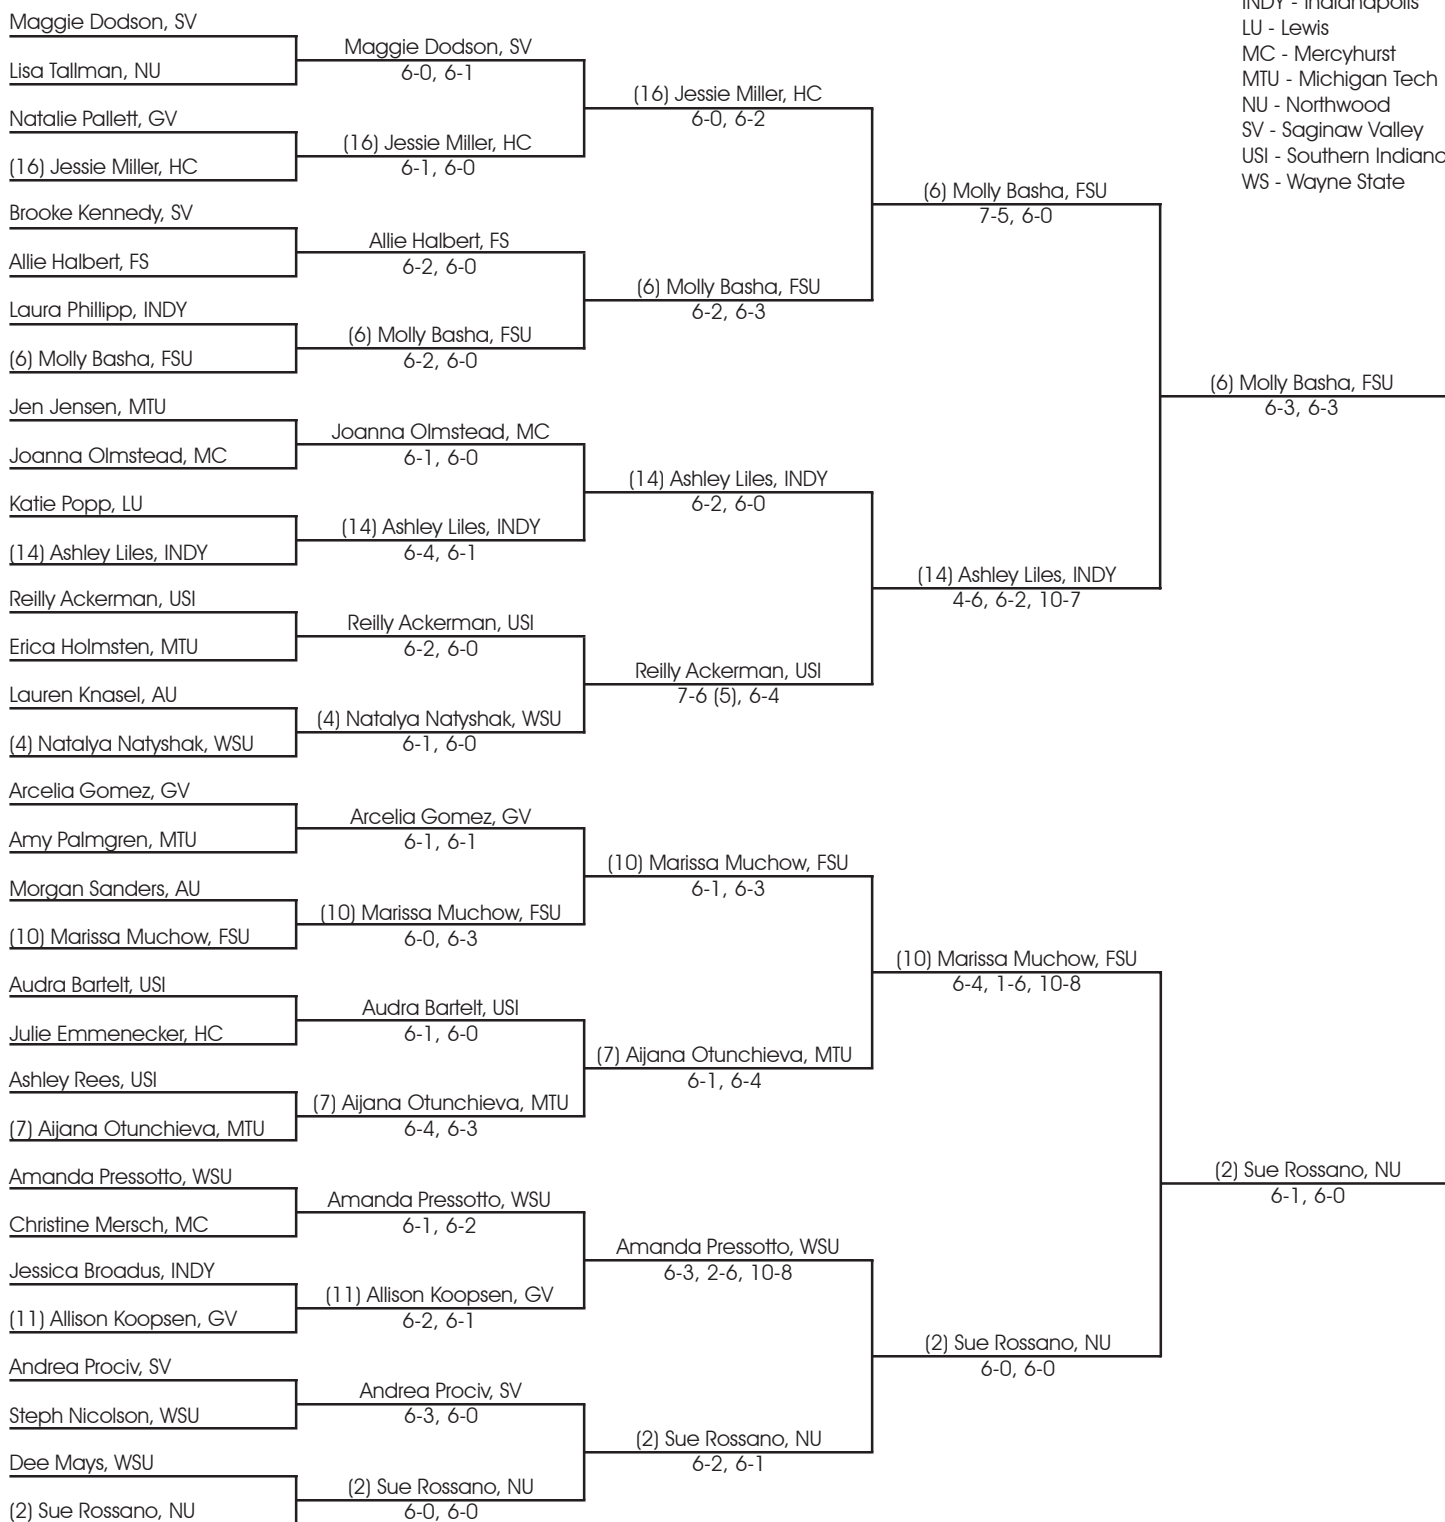

ITA Great Lakes Women's Division II Championship

Hosted By Northwood University

Singles Draw - Top Half

AU - Ashland
 FSU - Ferris State
 GV - Grand Valley
 HC - Hillsdale
 INDY - Indianapolis
 LU - Lewis
 MC - Mercyhurst
 MTU - Michigan Tech
 NU - Northwood
 SV - Saginaw Valley
 USI - Southern Indiana
 WS - Wayne State

Seeded Players:

- | | | |
|----------------------------------|-------------------------------------|-------------------------------------|
| 1. Charity Siegmund, Mercyhurst | 5. Kristina Bogdanovic, Northwood | 9. Marie Cameron, Grand Valley |
| 2. Sue Rossano, Northwood | 6. Molly Basha, Ferris State | 10. Marissa Muchow, Ferris State |
| 3. Yuliya Kuznets, Lewis | 7. Aijana Otunchieva, Michigan Tech | 11. Allison Koopsen, Grand Valley |
| 4. Natalya Natyshak, Wayne State | 8. Monika Malinska, Michigan Tech | 12. Haleema Syed, Wayne State |
| | | 13. Natalie Paparella, Mercyhurst |
| | | 14. Ashley Liles, Indianapolis |
| | | 15. Sara Wilhoite, Southern Indiana |
| | | 16. Jessie Miller, Hillsdale |

ITA Great Lakes Women's Division II Championship

Hosted By Northwood University

Singles Draw - Bottom Half

AU - Ashland
 FSU - Ferris State
 GV - Grand Valley
 HC - Hillsdale
 INDY - Indianapolis
 LU - Lewis
 MC - Mercyhurst
 MTU - Michigan Tech
 NU - Northwood
 SV - Saginaw Valley
 USI - Southern Indiana
 WS - Wayne State