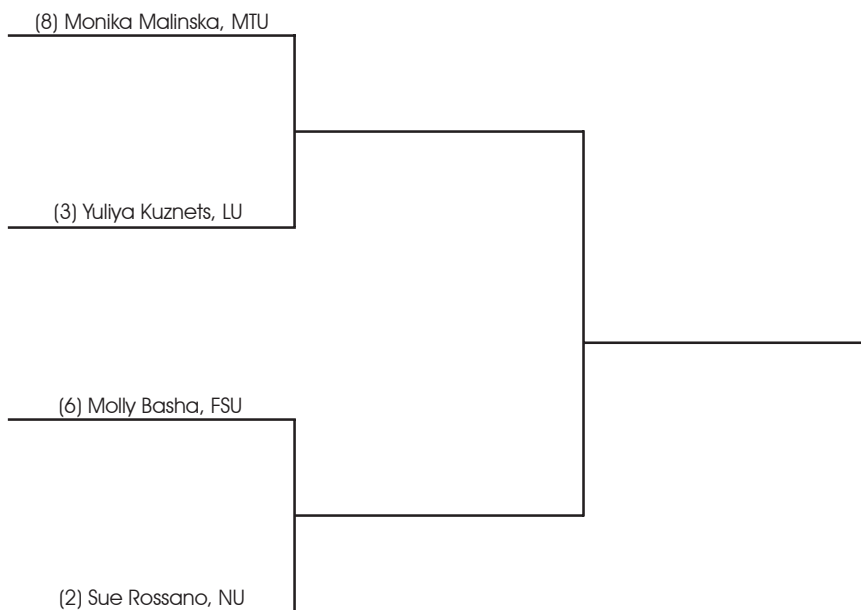

ITA Great Lakes Women's Division II Championship

Hosted By Northwood University

Singles Draw - Bottom Half

AU - Ashland
 FSU - Ferris State
 GV - Grand Valley
 HC - Hillsdale
 INDY - Indianapolis
 LU - Lewis
 MC - Mercyhurst
 MTU - Michigan Tech
 NU - Northwood
 SV - Saginaw Valley
 USI - Southern Indiana
 WS - Wayne State

Seeded Players:

- | | | |
|----------------------------------|-------------------------------------|-------------------------------------|
| 1. Charity Siegmund, Mercyhurst | 5. Kristina Bogdanovic, Northwood | 9. Marie Cameron, Grand Valley |
| 2. Sue Rossano, Northwood | 6. Molly Basha, Ferris State | 10. Marissa Muchow, Ferris State |
| 3. Yuliya Kuznets, Lewis | 7. Aijana Otunchieva, Michigan Tech | 11. Allison Koopsen, Grand Valley |
| 4. Natalya Natyshak, Wayne State | 8. Monika Malinska, Michigan Tech | 12. Haleema Syed, Wayne State |
| | | 13. Natalie Paparella, Mercyhurst |
| | | 14. Ashley Liles, Indianapolis |
| | | 15. Sara Wilhoite, Southern Indiana |
| | | 16. Jessie Miller, Hillsdale |

ITA Great Lakes Women's Division II Championship

Hosted By Northwood University

Singles Draw - Semifinals & Finals

AU - Ashland
 FSU - Ferris State
 GV - Grand Valley
 HC - Hillsdale
 INDY - Indianapolis
 LU - Lewis
 MC - Mercyhurst
 MTU - Michigan Tech
 NU - Northwood
 SV - Saginaw Valley
 USI - Southern Indiana
 WS - Wayne State