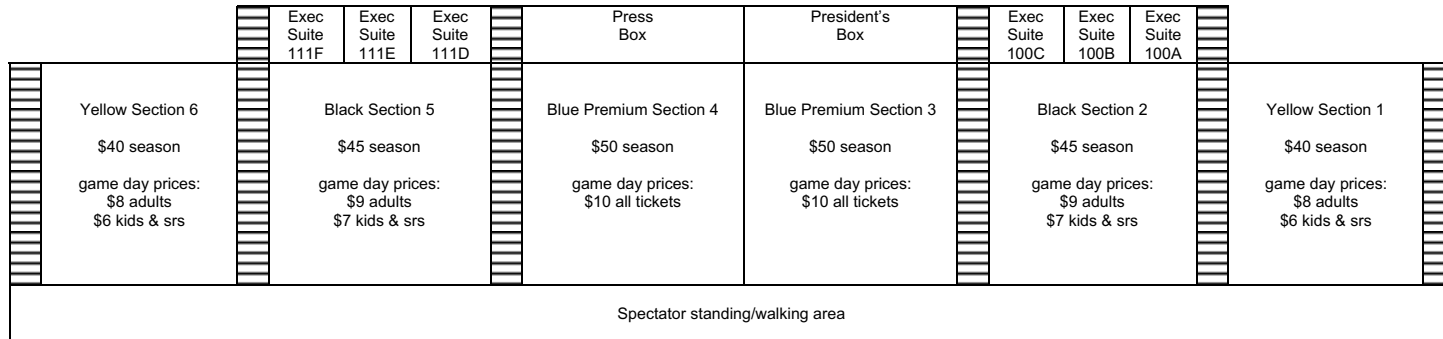

Lubbers Stadium – Grand Valley State University

Section 14
(2 parts)
GVSU Band
(#264)

Laker
Student
Seating
Sections 11-12

Free w/ID
(#1400)

Section 13
Visiting Band
(#264)