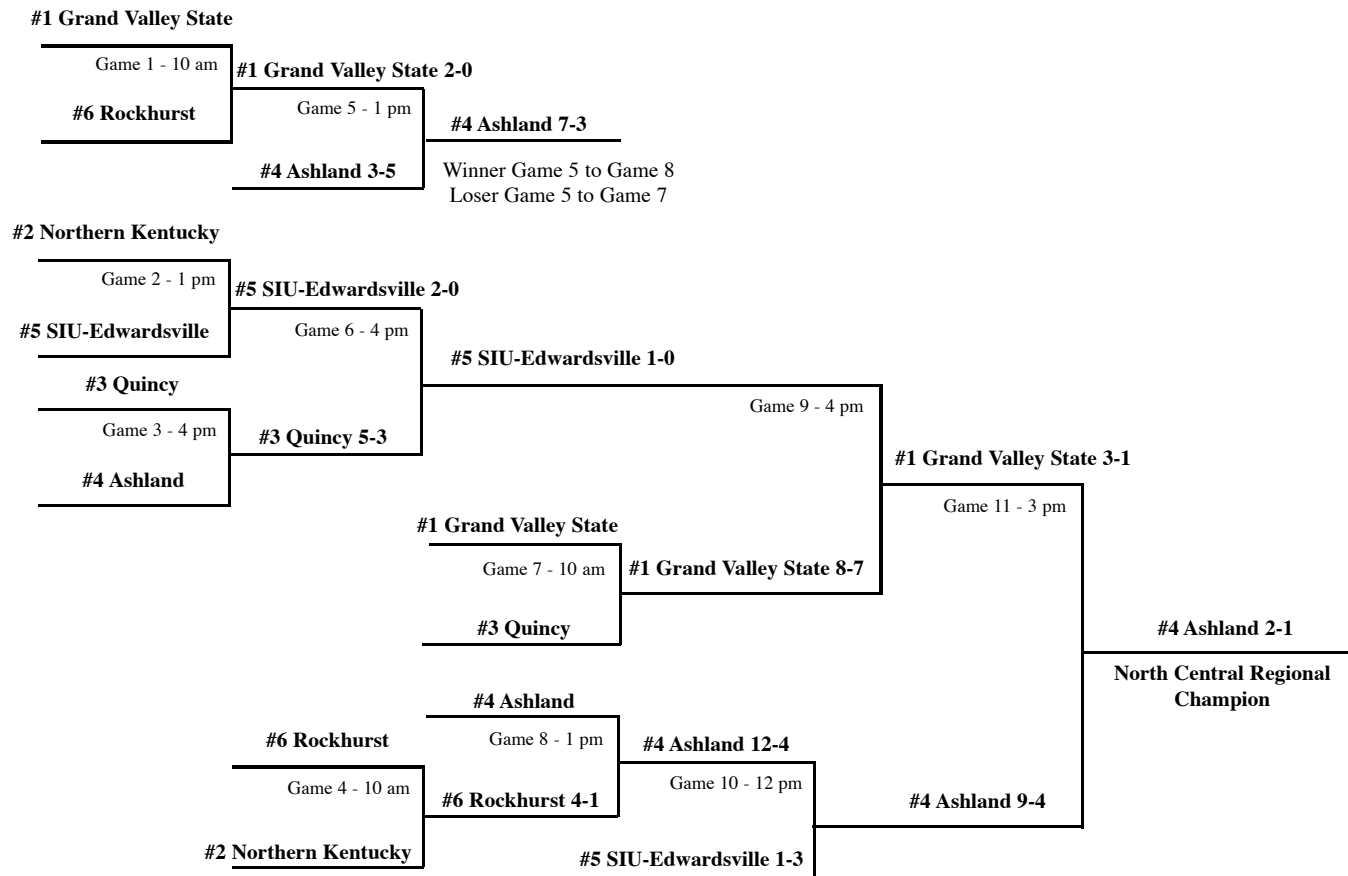

2006 NCAA DIVISION II BASEBALL CHAMPIONSHIP

North Central Regional - Grand Valley State University - May 18-21

May 18 May 19 May 20 May 21
 Games 1, 2 & 3 Games 4, 5 & 6 Games 7, 8 & 9 Games 10 & 11 (if necessary)

All times are EST