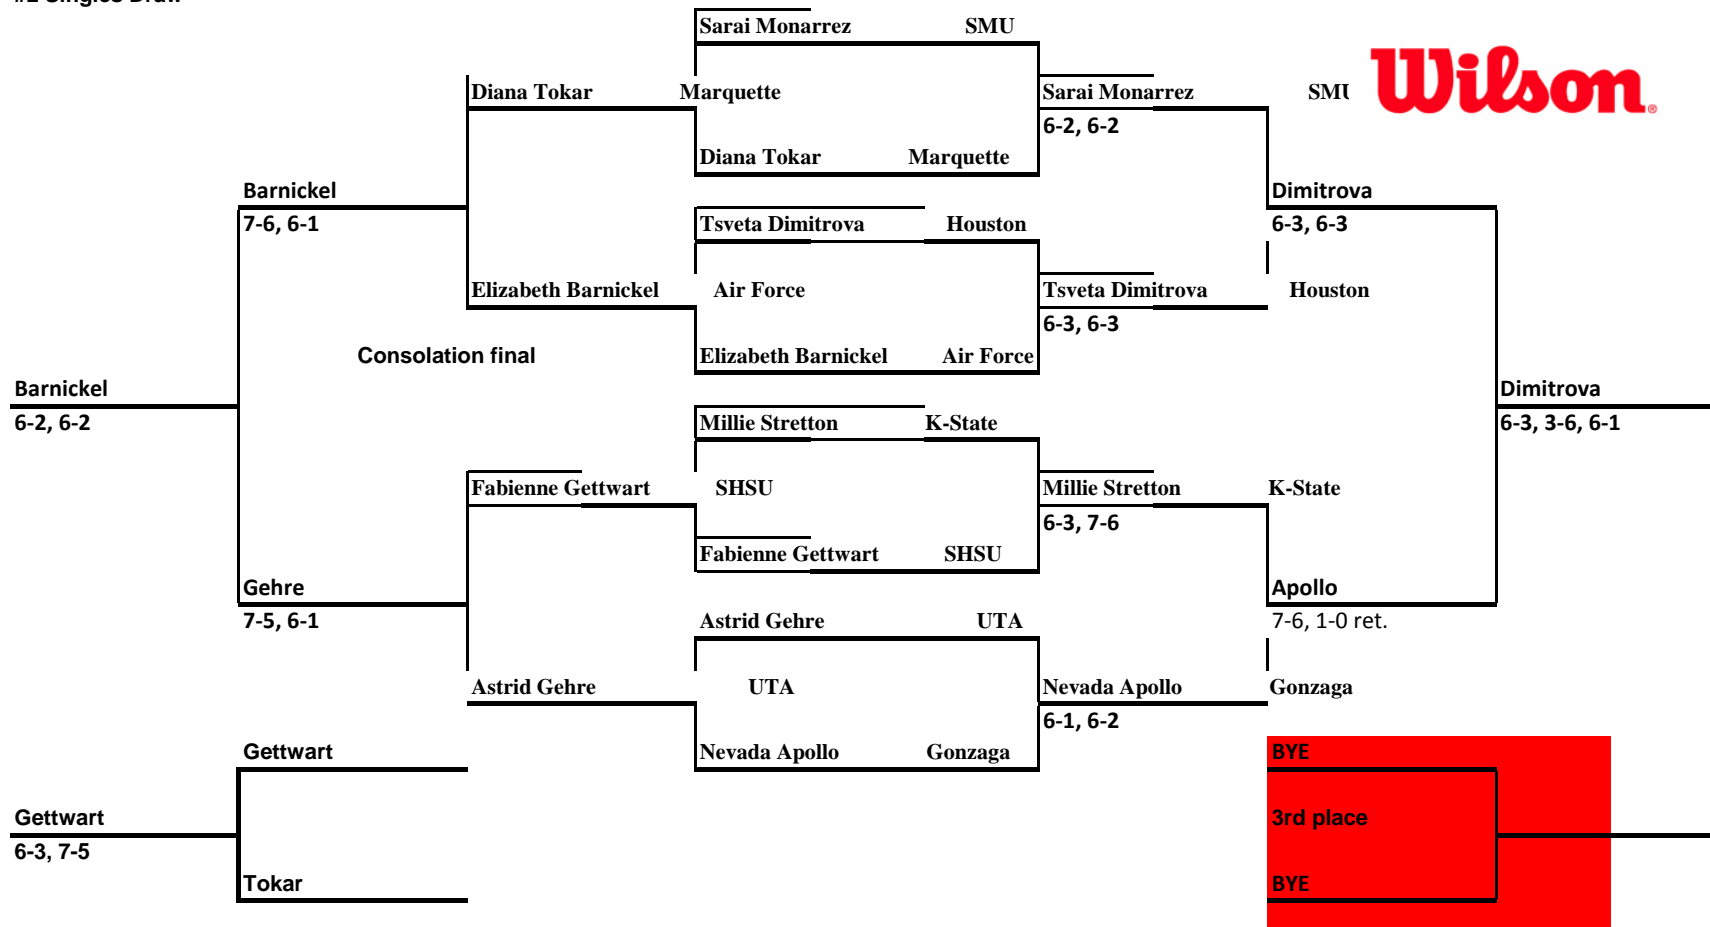

SMU INVITATIONAL
 An Intercollegiate Tennis Association Sanctioned Event
 SMU(OCTOBER 7-9)

#1 Singles Draw

SMU INVITATIONAL
 An Intercollegiate Tennis Association Sanctioned Event
 SMU (OCTOBER 7-9)

#2 Singles Draw