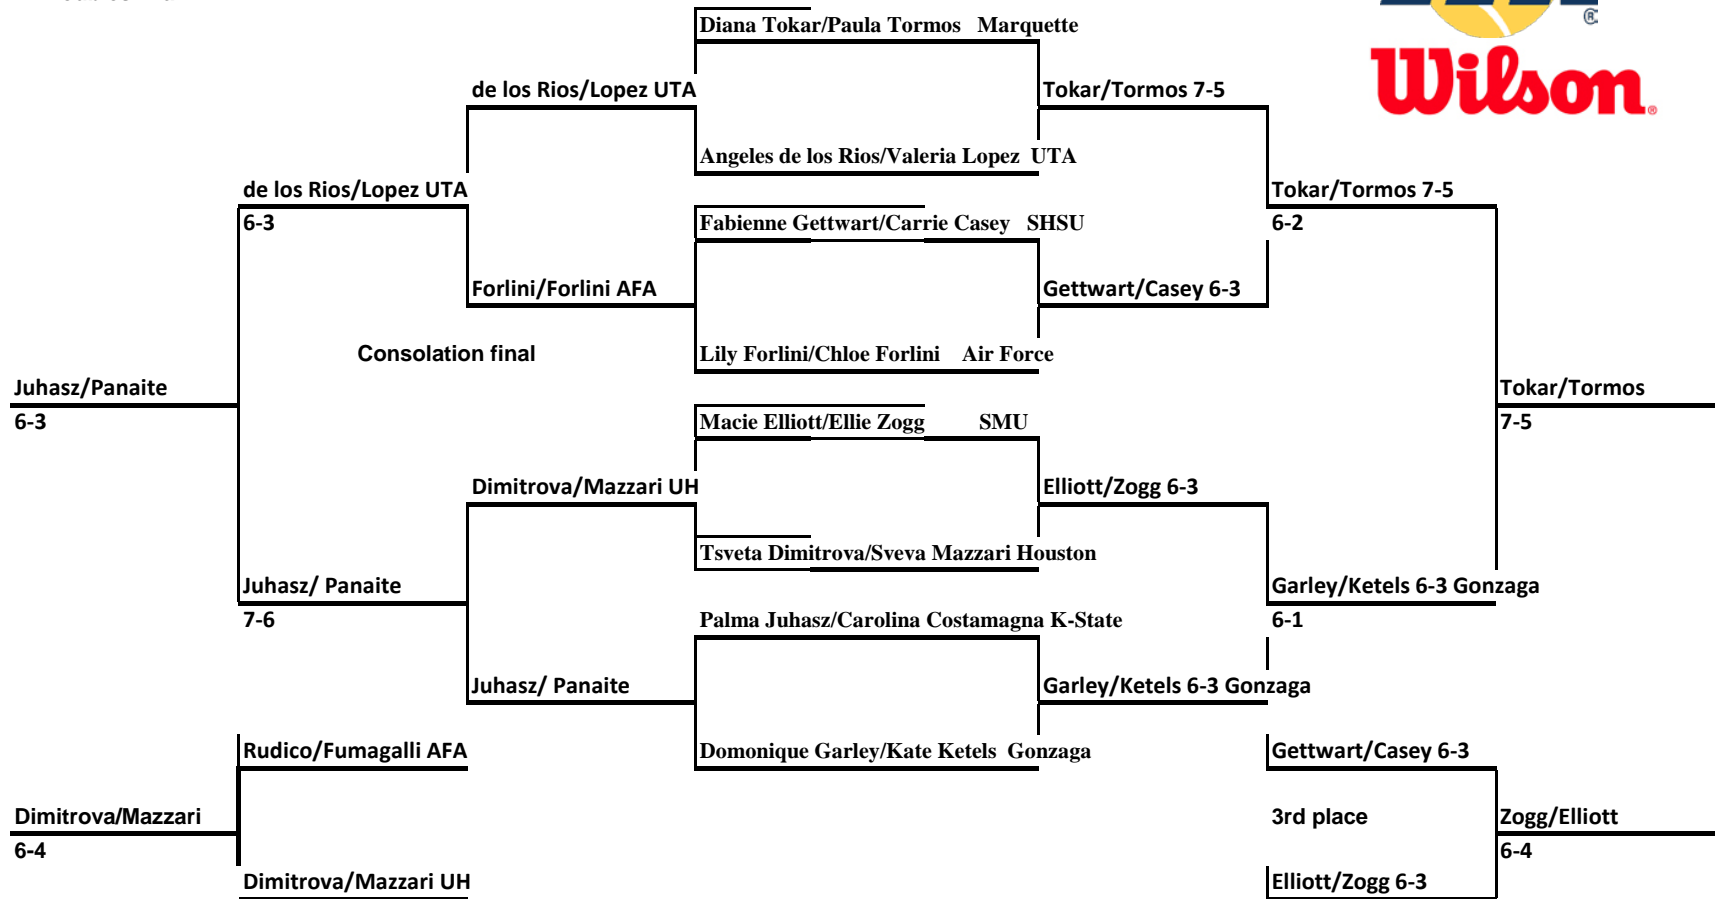

#9 Singles

SMU INVITATIONAL
 An Intercollegiate Tennis Association Sanctioned Event
 SMU(OCTOBER 7-9)

#1 Doubles Draw

SMU INVITATIONAL

An Intercollegiate Tennis Association Sanctioned Event
SMU(OCTOBER 7-9)

#2 Doubles Draw

SMU INVITATIONAL
 An Intercollegiate Tennis Association Sanctioned Event
 SMU(OCTOBER 7-9)

#3 Doubles Draw

#4 Double Draw

FRIDAY		
ROUND ROBIN #1		
1	Lusine Chabonyan/Carla Cerdan	UTA
2	Haruna Tsuruta/Katie Day	Gonzaga
3	Jordan Henry/Elizabeth Ryan	ACU
4	Courtney Hebbard/Fleur Eggink	Marquette
5	Ana Glumac/Issy Franks	Marquette/Houston

ROUND ROBIN #2		
1	Sarah Savedra/Victoria Kareh	UIW
2	Vladislava Litvinova/Kareryna Avram	Northwestern State
3	Diya Menon/Lina Hallgren	UTSA
4	Caitlyn Mitchell/Dianne Friedrichs	SHSU
5	Kerry Galhos/Marina Vicens	TAMU-CC