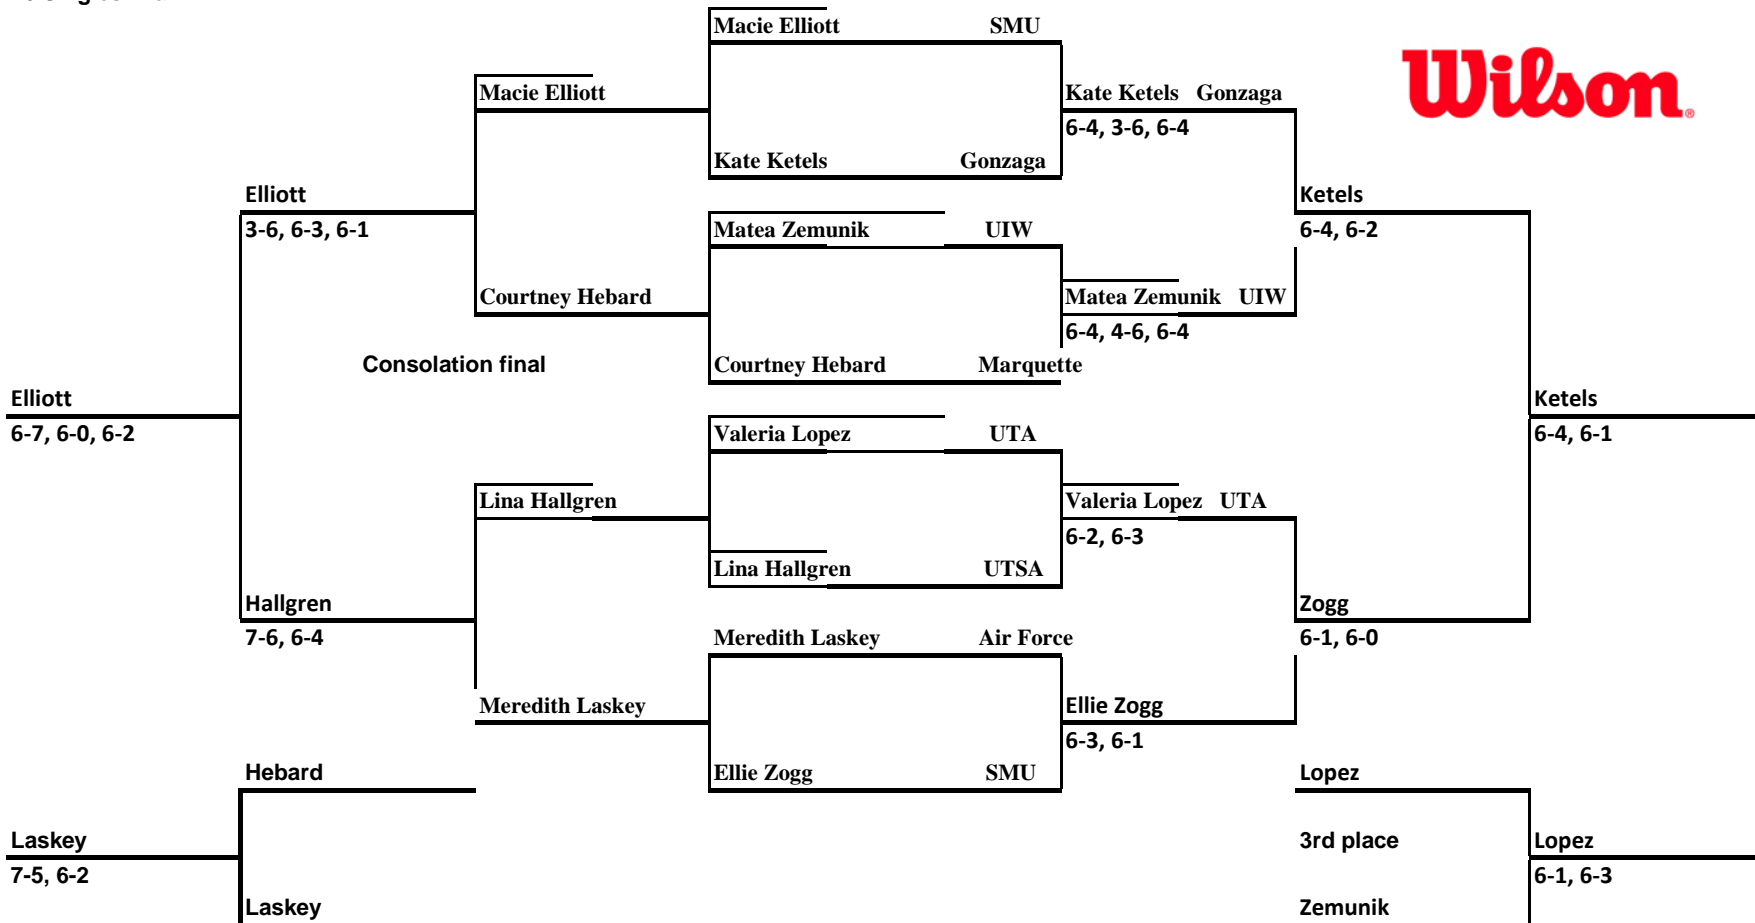

SMU INVITATIONAL
 An Intercollegiate Tennis Association Sanctioned Event
 SMU(OCTOBER 7-9)

#5 Singles Draw

SMU INVITATIONAL
 An Intercollegiate Tennis Association Sanctioned Event
 SMU(OCTOBER 7-9)

#6 Singles Draw