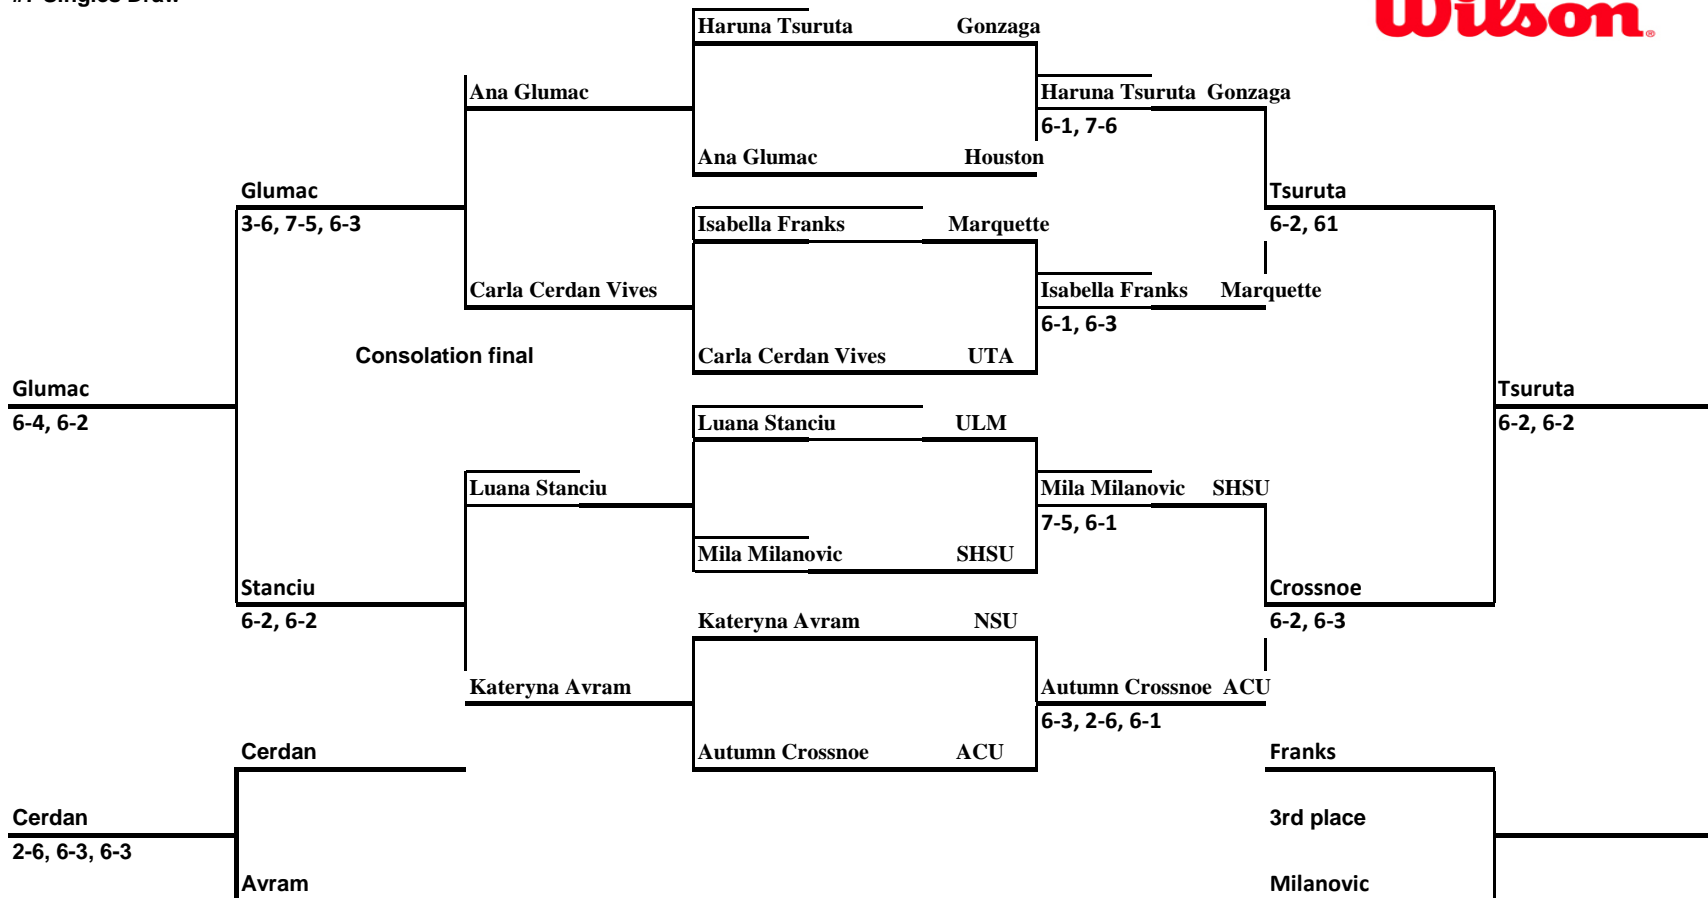

#7 Singles Draw