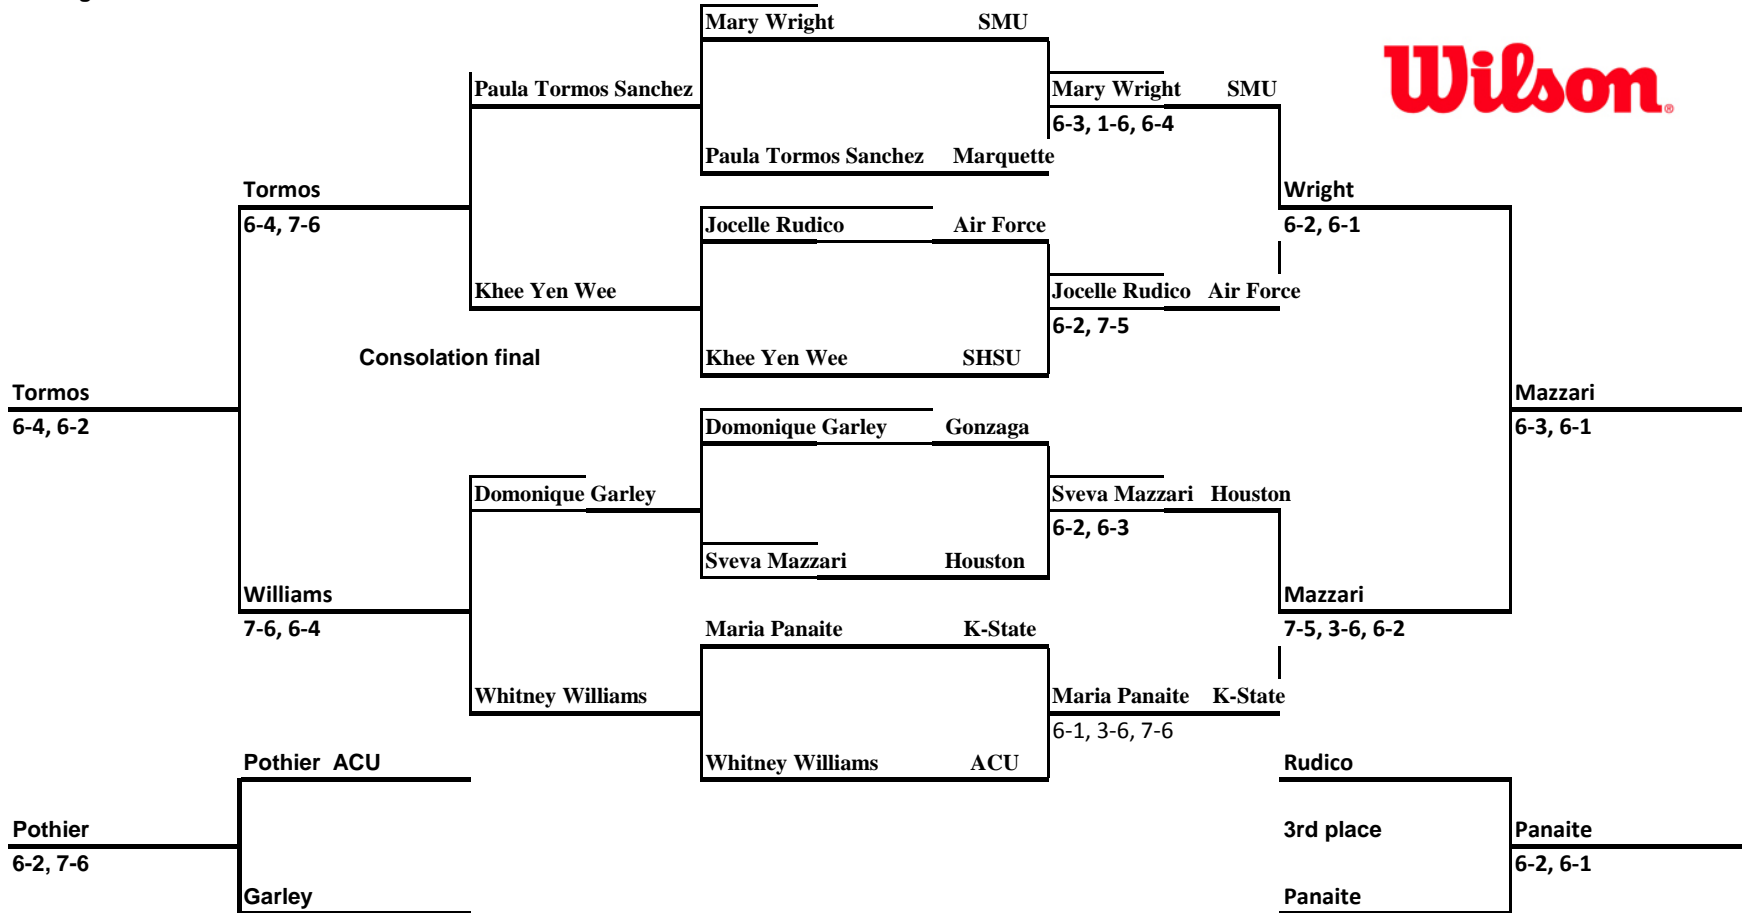

SMU INVITATIONAL
 An Intercollegiate Tennis Association Sanctioned Event
 SMU(OCTOBER 7-9)

#3 Singles Draw

SMU INVITATIONAL
An Intercollegiate Tennis Association Sanctioned Event
SMU(OCTOBER 7-9)

#4 Singles Draw