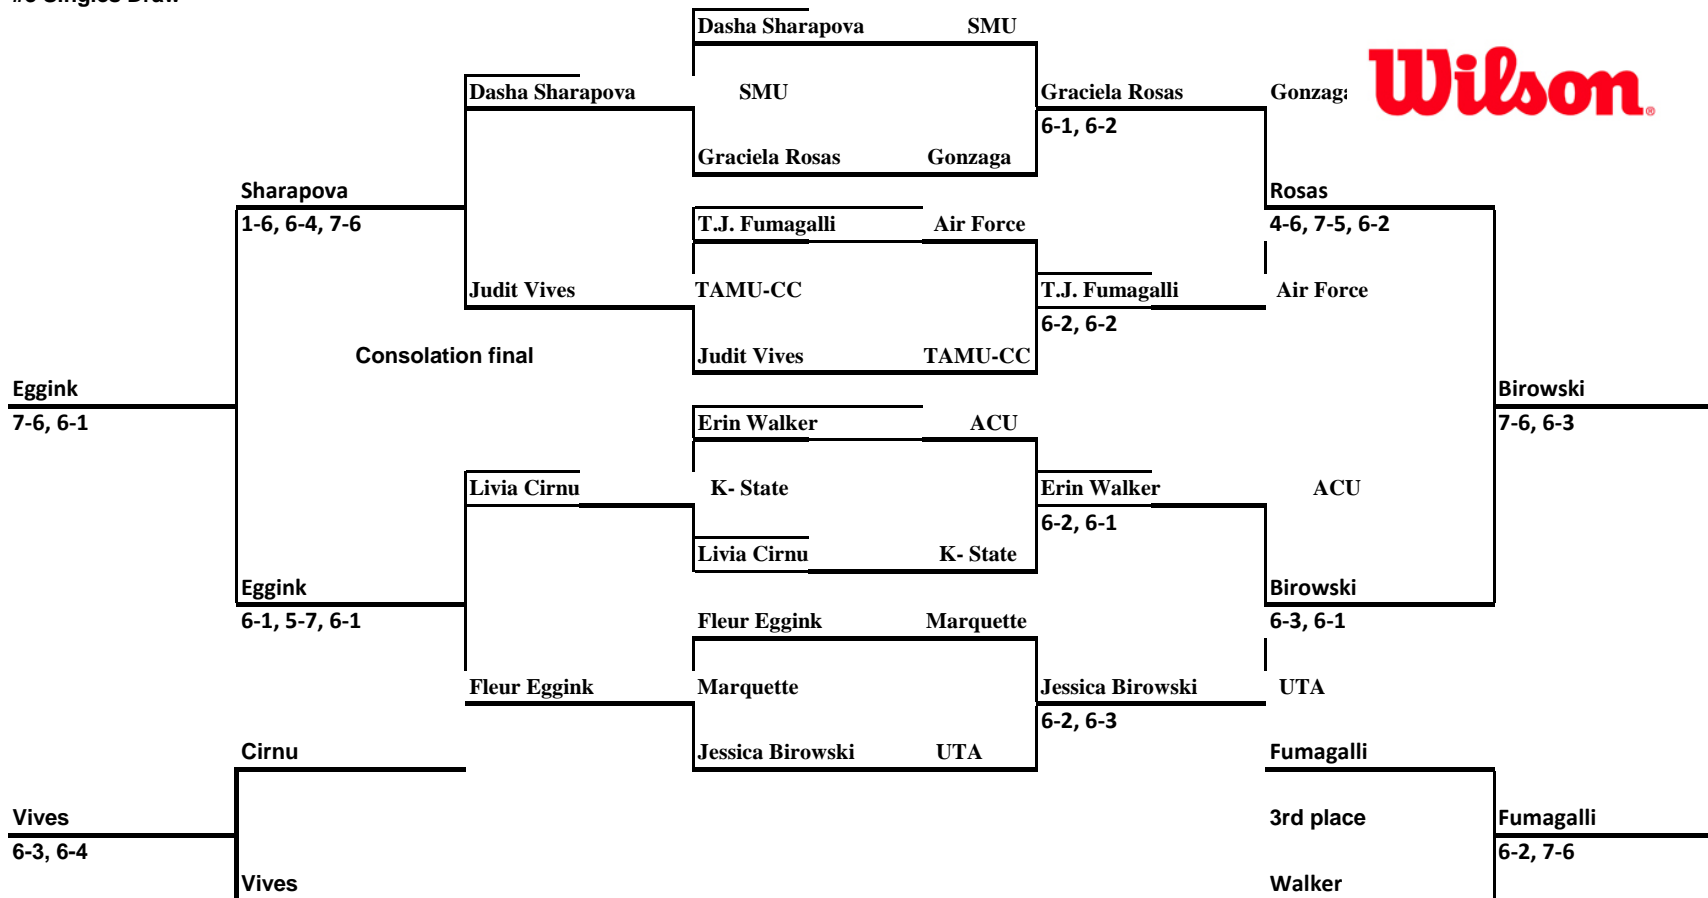

SMU INVITATIONAL
 An Intercollegiate Tennis Association Sanctioned Event
 SMU(OCTOBER 7-9)

#1 Singles Draw

SMU INVITATIONAL
 An Intercollegiate Tennis Association Sanctioned Event
 SMU (OCTOBER 7-9)

#2 Singles Draw

SMU INVITATIONAL
 An Intercollegiate Tennis Association Sanctioned Event
 SMU(OCTOBER 7-9)

#3 Singles Draw

SMU INVITATIONAL
An Intercollegiate Tennis Association Sanctioned Event
SMU(OCTOBER 7-9)

#4 Singles Draw