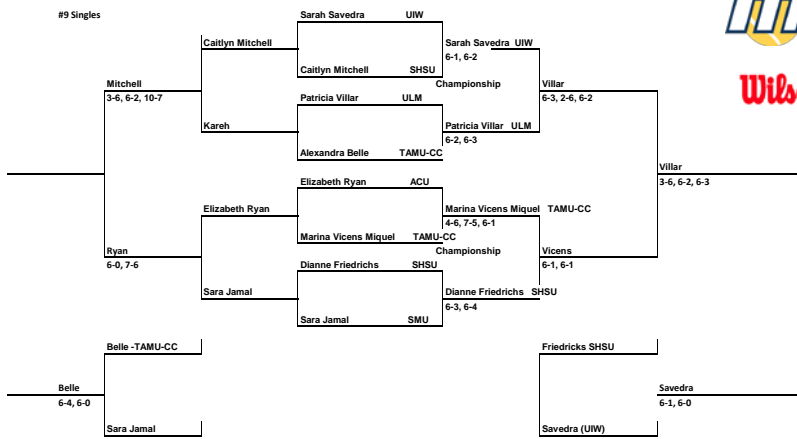

SMU INVITATIONAL
 An Intercollegiate Tennis Association Sanctioned Event
 SMU(OCTOBER 7-9)

#5 Singles Draw

SMU INVITATIONAL
 An Intercollegiate Tennis Association Sanctioned Event
 SMU(OCTOBER 7-9)

#6 Singles Draw

SMU INVITATIONAL
 An Intercollegiate Tennis Association Sanctioned Event
 SMU(OCTOBER 7-9)

#7 Singles Draw

SMU INVITATIONAL
An Intercollegiate Tennis Association Sanctioned Event
SMU(OCTOBER 7-9)

#8 Singles Draw

#9 Singles

SMU INVITATIONAL
 An Intercollegiate Tennis Association Sanctioned Event
 SMU(OCTOBER 7-9)

#1 Doubles Draw

SMU INVITATIONAL

An Intercollegiate Tennis Association Sanctioned Event
SMU(OCTOBER 7-9)

#2 Doubles Draw

SMU INVITATIONAL
 An Intercollegiate Tennis Association Sanctioned Event
 SMU(OCTOBER 7-9)

#3 Doubles Draw

#4 Double Draw

FRIDAY		
ROUND ROBIN #1		
1	Lusine Chabonyan/Carla Cerdan	UTA
2	Haruna Tsuruta/Katie Day	Gonzaga
3	Jordan Henry/Elizabeth Ryan	ACU
4	Courtney Hebbard/Fleur Eggink	Marquette
5	Ana Glumac/Issy Franks	Marquette/Houston