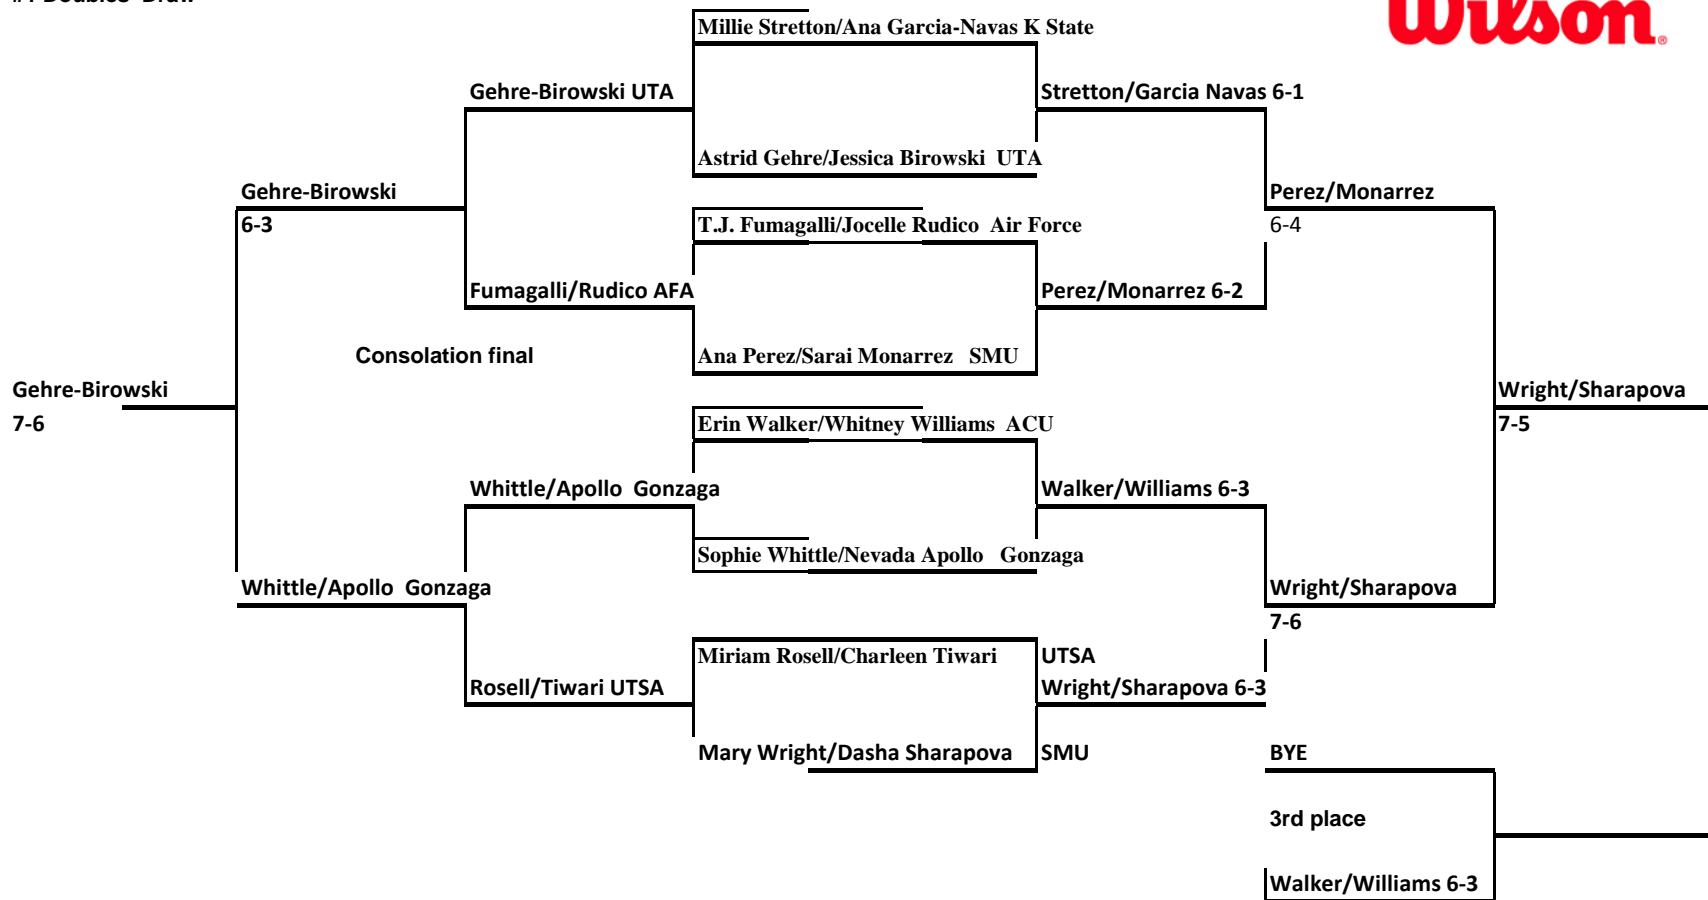

#1 Doubles Draw