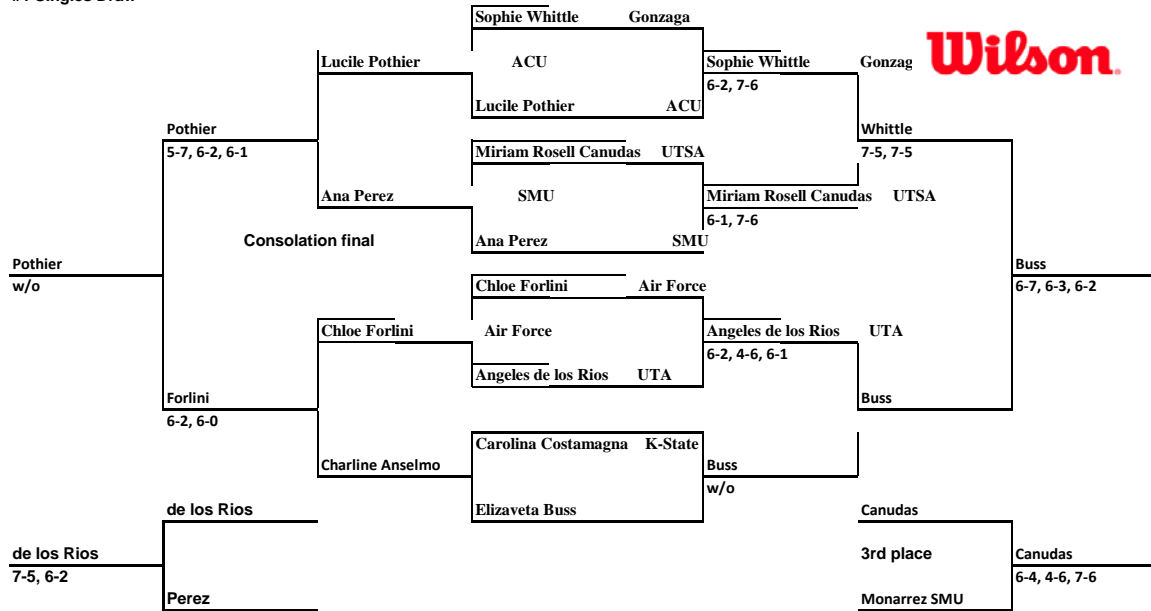

SMU INVITATIONAL
 An Intercollegiate Tennis Association Sanctioned Event
 SMU(OCTOBER 7-9)

#1 Singles Draw

SMU INVITATIONAL
 An Intercollegiate Tennis Association Sanctioned Event
 SMU (OCTOBER 7-9)

#2 Singles Draw