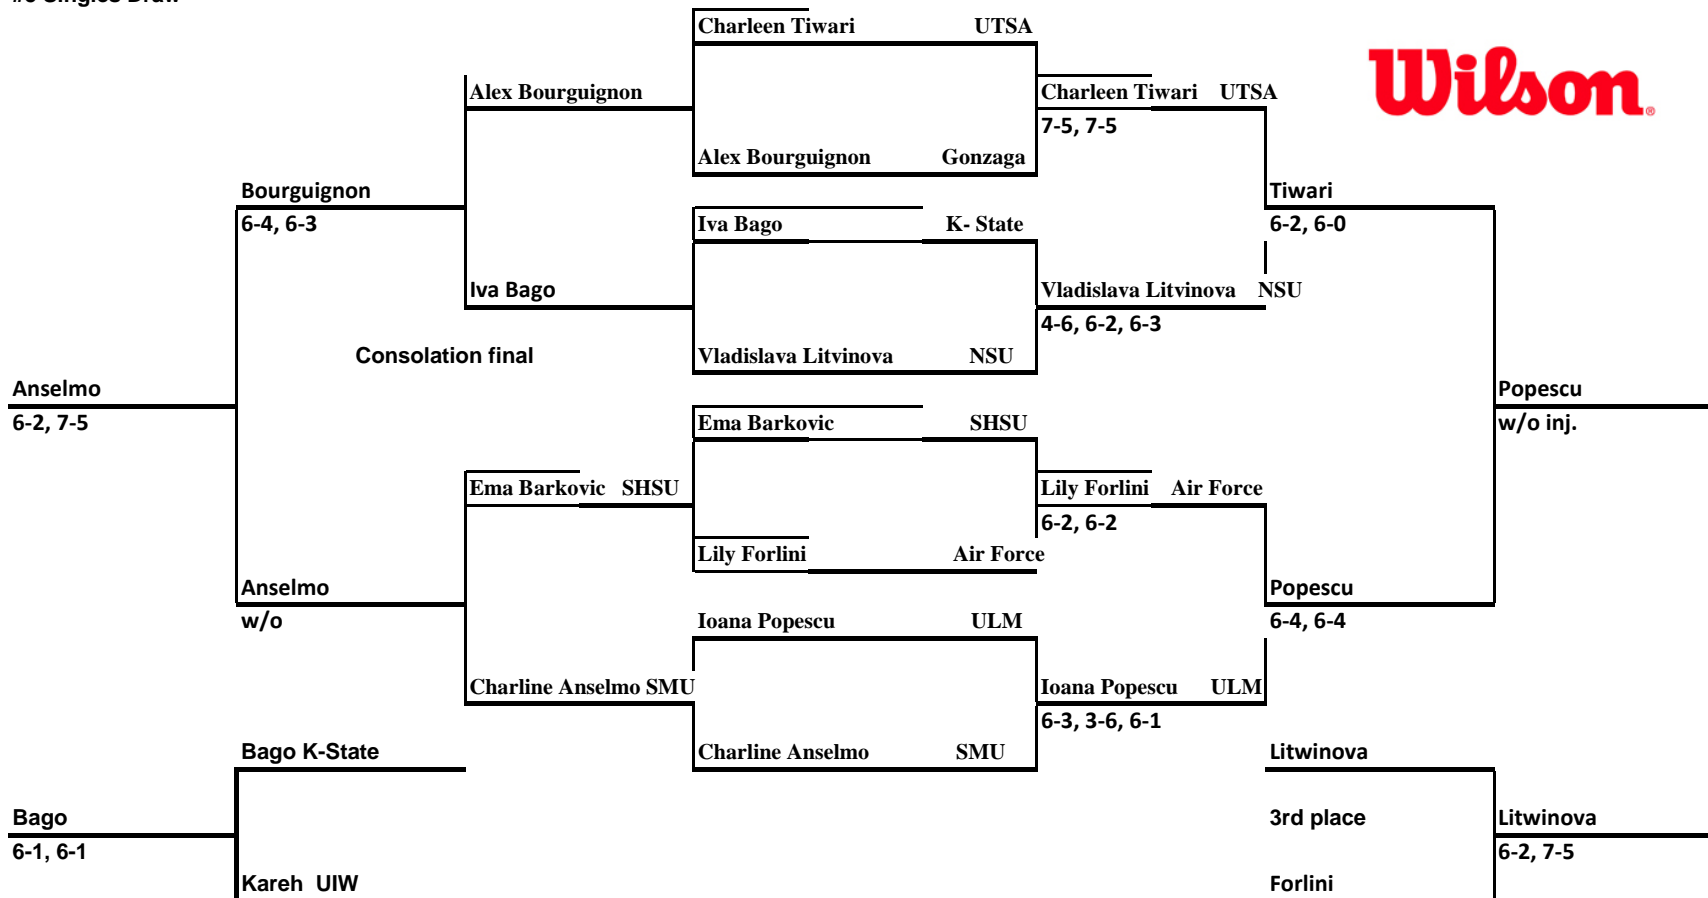

SMU INVITATIONAL
An Intercollegiate Tennis Association Sanctioned Event
SMU(OCTOBER 7-9)

#5 Singles Draw