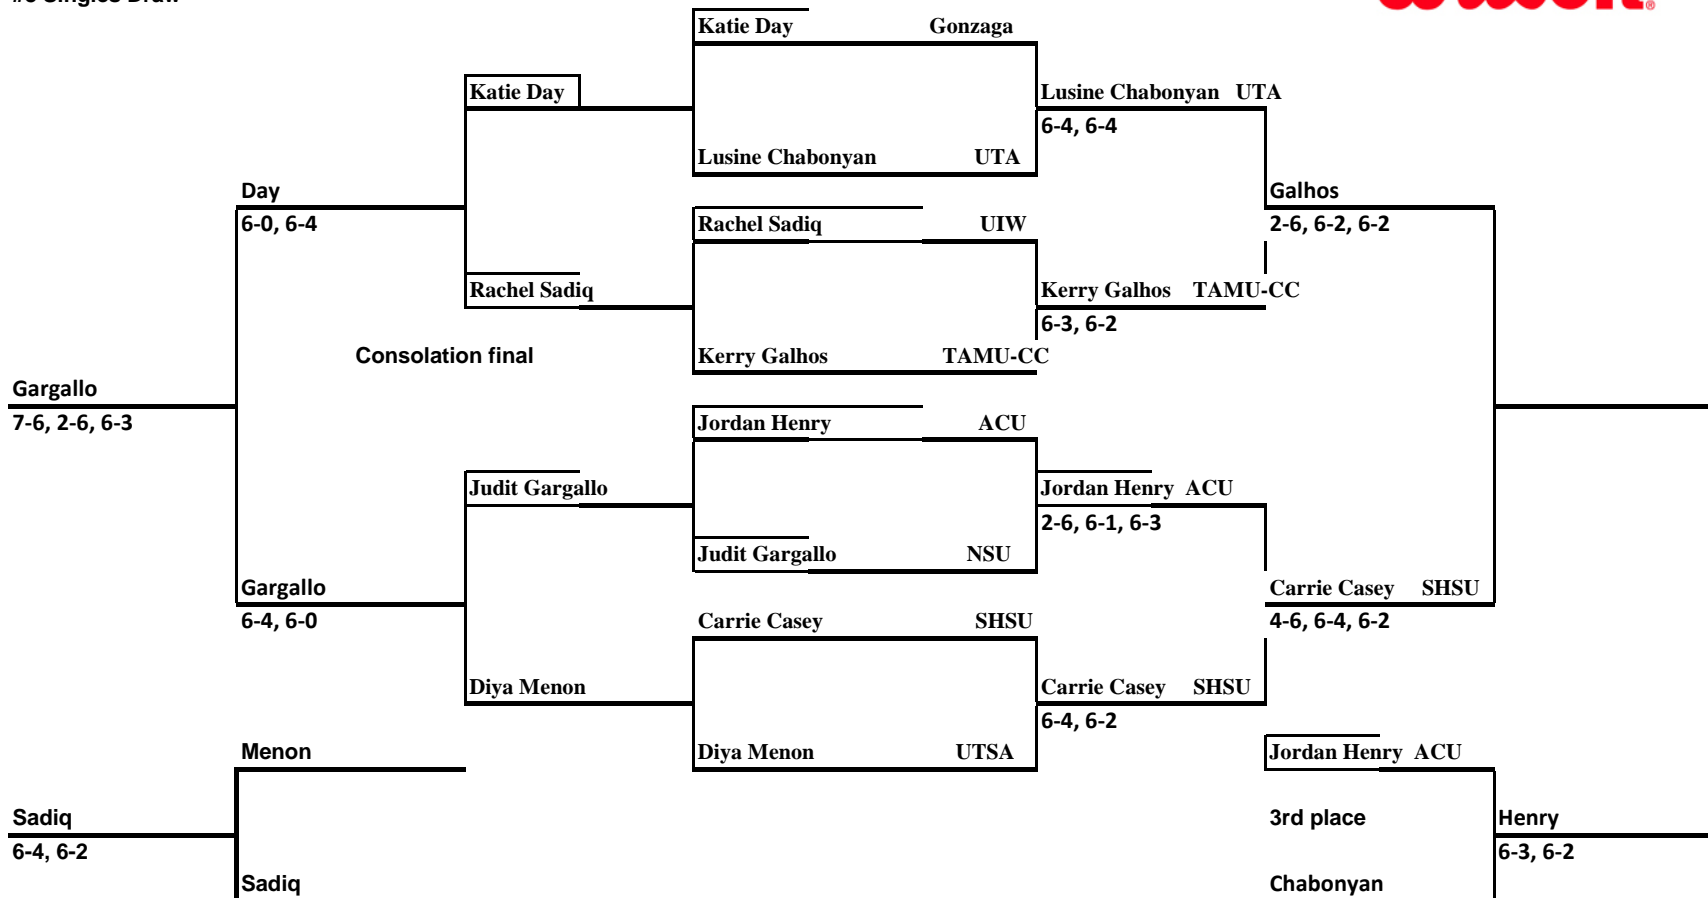

SMU INVITATIONAL
 An Intercollegiate Tennis Association Sanctioned Event
 SMU(OCTOBER 7-9)

#7 Singles Draw

SMU INVITATIONAL
An Intercollegiate Tennis Association Sanctioned Event
SMU(OCTOBER 7-9)

#8 Singles Draw