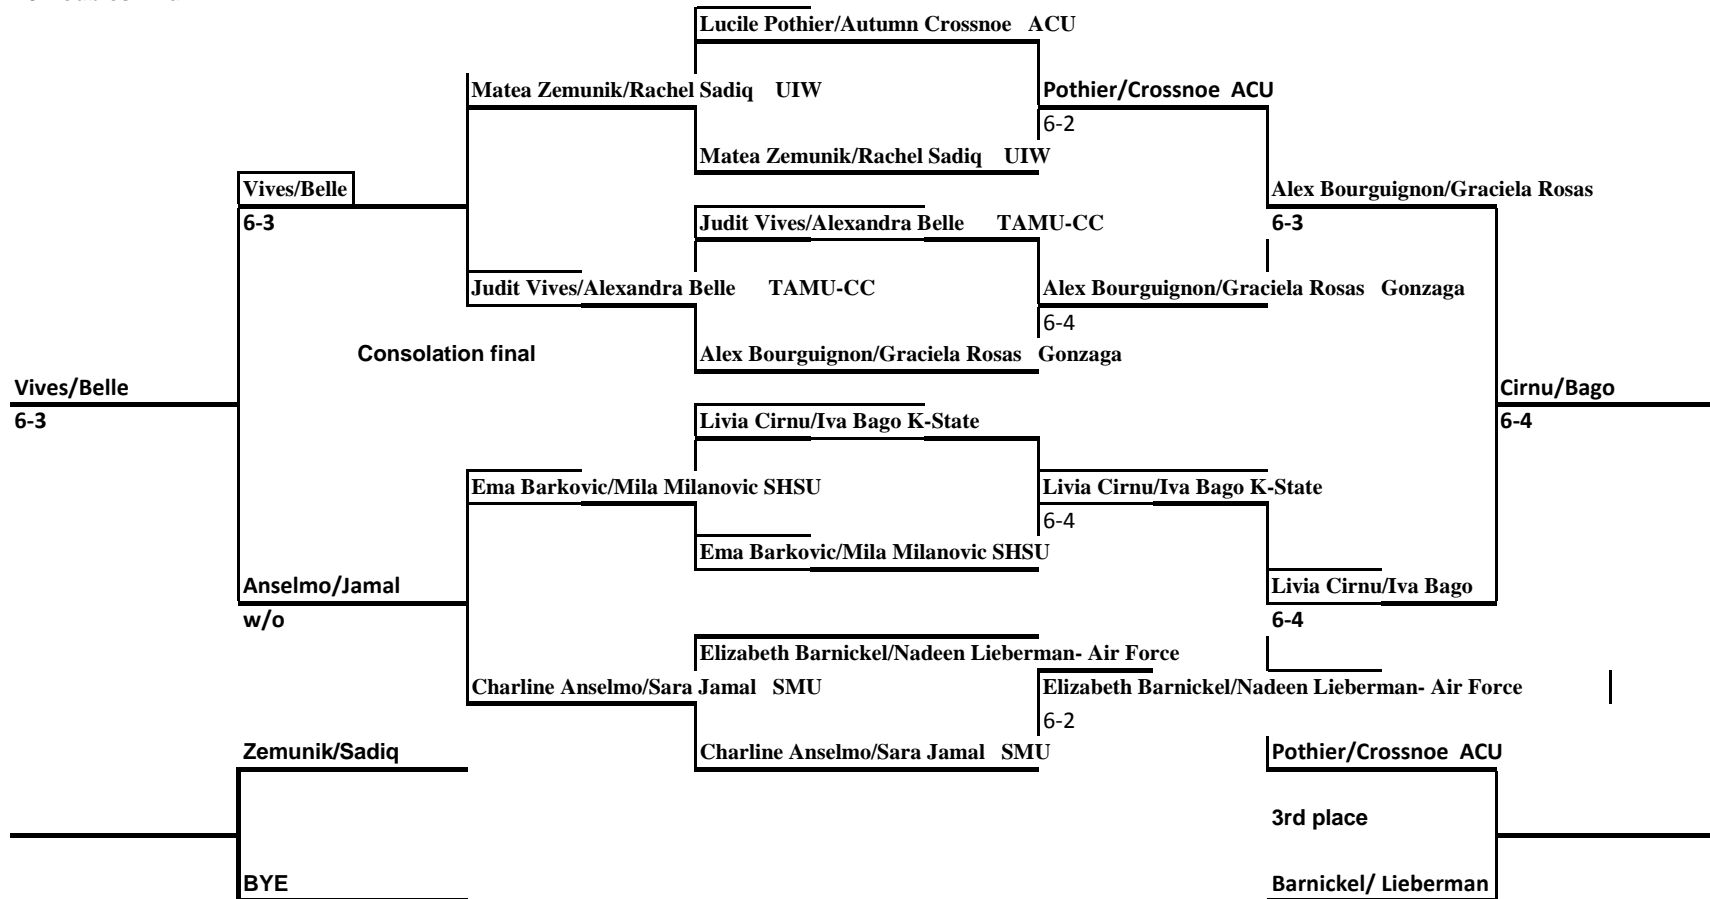

#9 Singles

SMU INVITATIONAL
 An Intercollegiate Tennis Association Sanctioned Event
 SMU(OCTOBER 7-9)

#1 Doubles Draw

SMU INVITATIONAL

An Intercollegiate Tennis Association Sanctioned Event
SMU(OCTOBER 7-9)

#2 Doubles Draw

SMU INVITATIONAL
 An Intercollegiate Tennis Association Sanctioned Event
 SMU(OCTOBER 7-9)

#3 Doubles Draw

#4 Double Draw

FRIDAY		
ROUND ROBIN #1		
1	Lusine Chabonyan/Carla Cerdan	UTA
2	Haruna Tsuruta/Katie Day	Gonzaga
3	Jordan Henry/Elizabeth Ryan	ACU
4	Courtney Hebbard/Fleur Eggink	Marquette
5	Ana Glumac/Issy Franks	Marquette/Houston

ROUND ROBIN #2		
1	Sarah Savedra/Victoria Kareh	UIW
2	Vladislava Litvinova/Kareryna Avram	Northwestern State
3	Diya Menon/Lina Hallgren	UTSA
4	Caitlyn Mitchell/Dianne Friedrichs	SHSU
5	Kerry Galhos/Marina Vicens	TAMU-CC