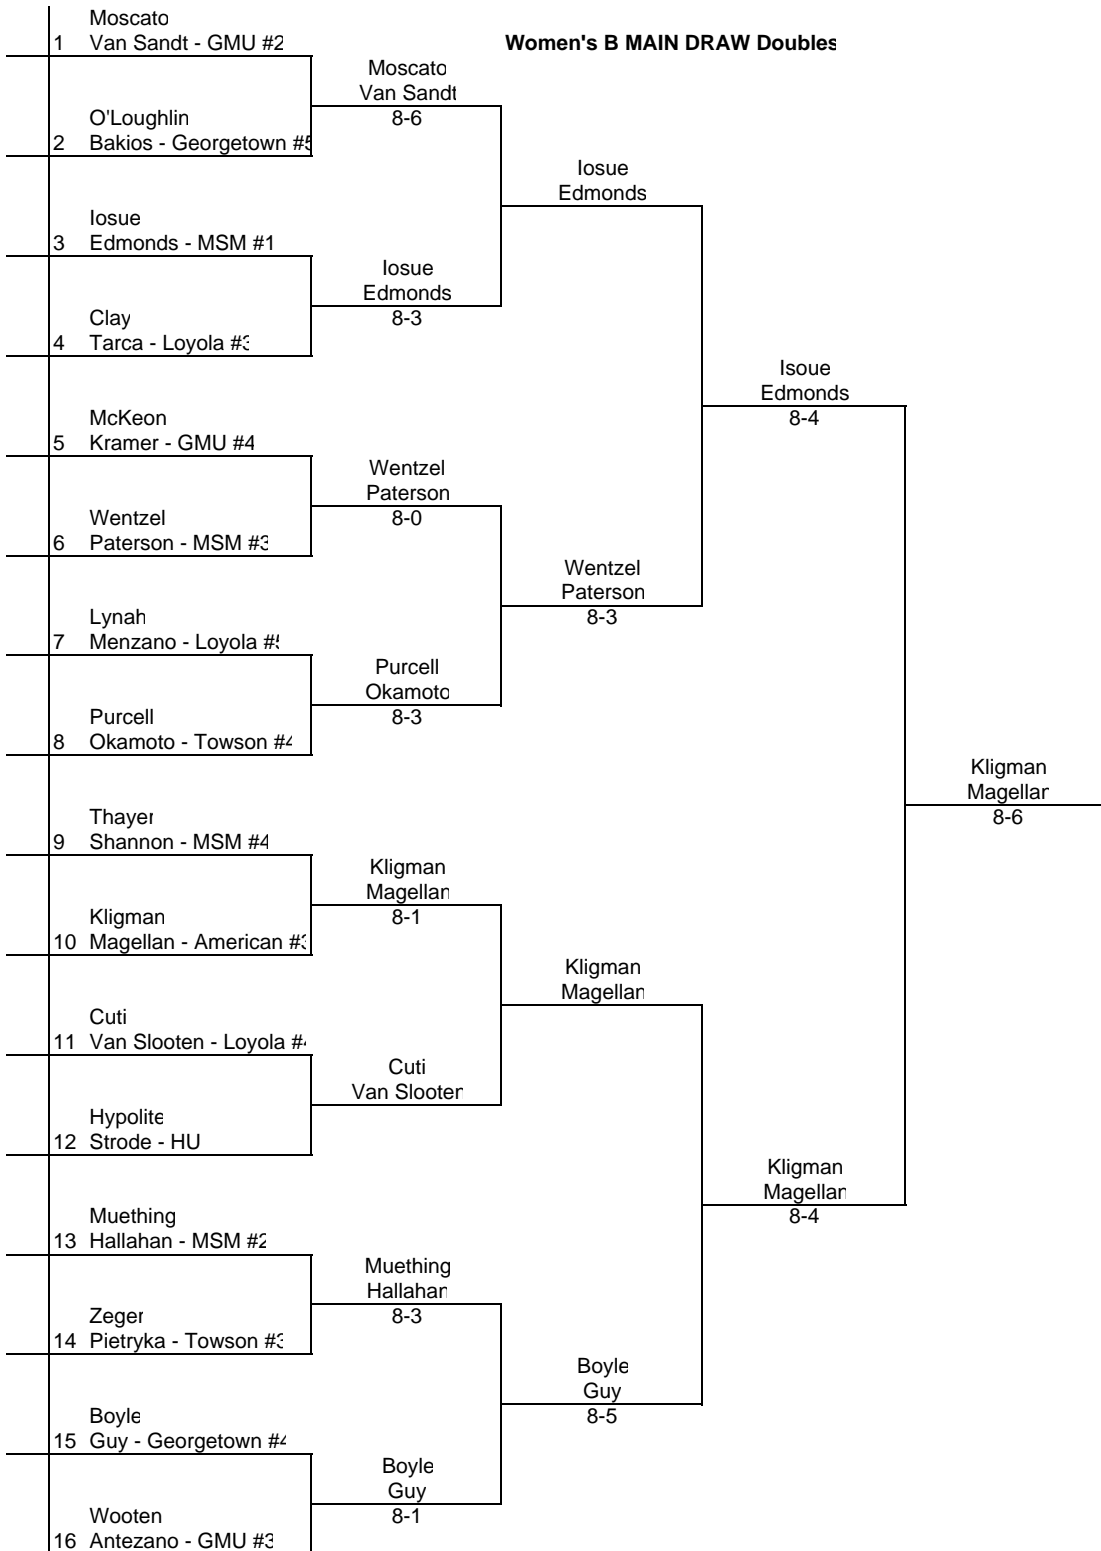

Women's A CONSOLATION DRAW Doubles

SEEDS

- | |
|--|
| 1. Skravonskia/Simunic - G. Washington |
| 2. Fusea/Ballester - George Mason |
| 3. Smith/Marin - Howard |
| 4. Cohen/Gin - Georgetown |

Women's B MAIN DRAW Doubles

Women's B CONSOLATION DRAW Doubles