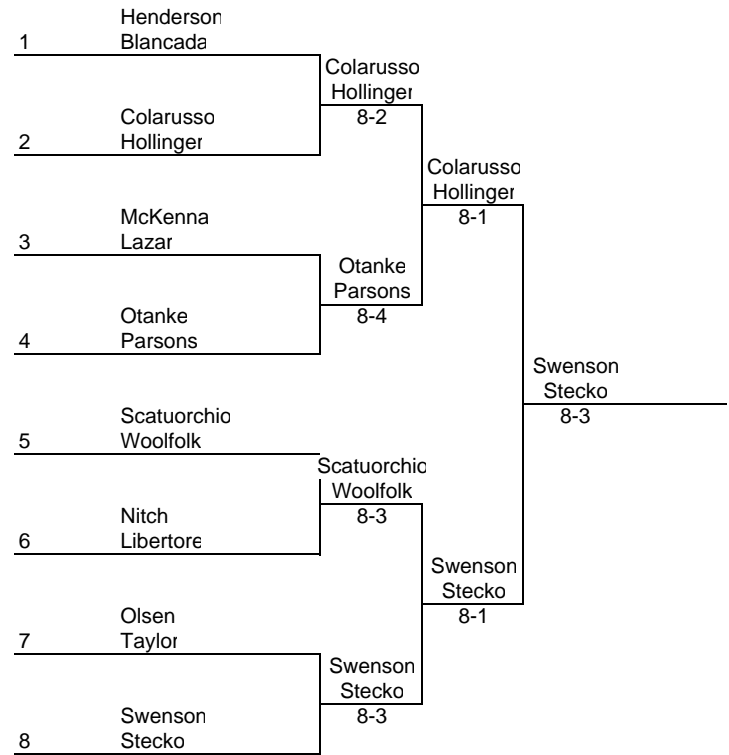

Women's A CONSOLATION DRAW Doubles

SEEDS

- | |
|--|
| 1. Skravonskia/Simunic - G. Washington |
| 2. Fusea/Ballester - George Mason |
| 3. Smith/Marin - Howard |
| 4. Cohen/Gin - Georgetown |

Women's B MAIN DRAW Doubles