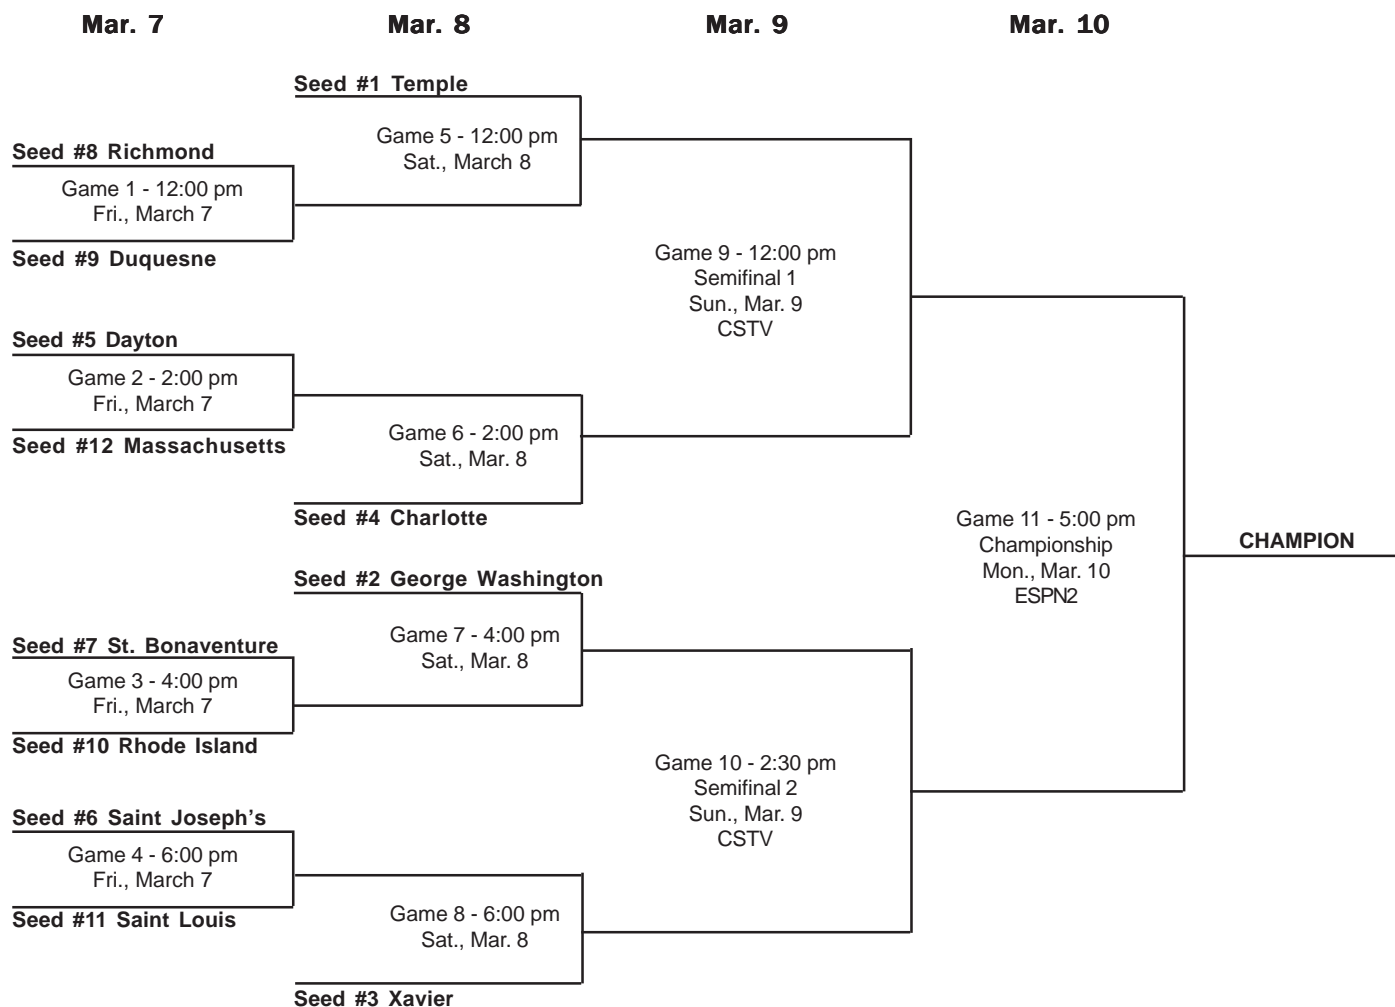

# 2008 ATLANTIC 10 WOMEN'S BASKETBALL CHAMPIONSHIP BRACKET

## 2008 ATLANTIC 10 WOMEN'S BASKETBALL CHAMPIONSHIP

Mar. 7-10, Alumni Memorial Fieldhouse, Saint Joseph's University, Philadelphia, Pa.

### OPENING ROUND-Friday, March 7

Session 1	12:00pm	#9 Duquesne vs. #8 Richmond
	2:00pm*	#5 Dayton vs. #12 Massachusetts
	4:00pm*	#10 Rhode Island vs. #7 St. Bonaventure
	6:00pm*	#11 Saint Louis vs. #6 Saint Joseph's

### QUARTERFINAL ROUND-Saturday, March 8

Session 2	12:00pm	#1 Temple vs. Winner Game 1
	2:00pm*	#4 Charlotte vs. Winner Game 2
	4:00pm*	#2 George Washington vs. Winner Game 3
	6:00pm*	#3 Xavier vs. Winner Game 4