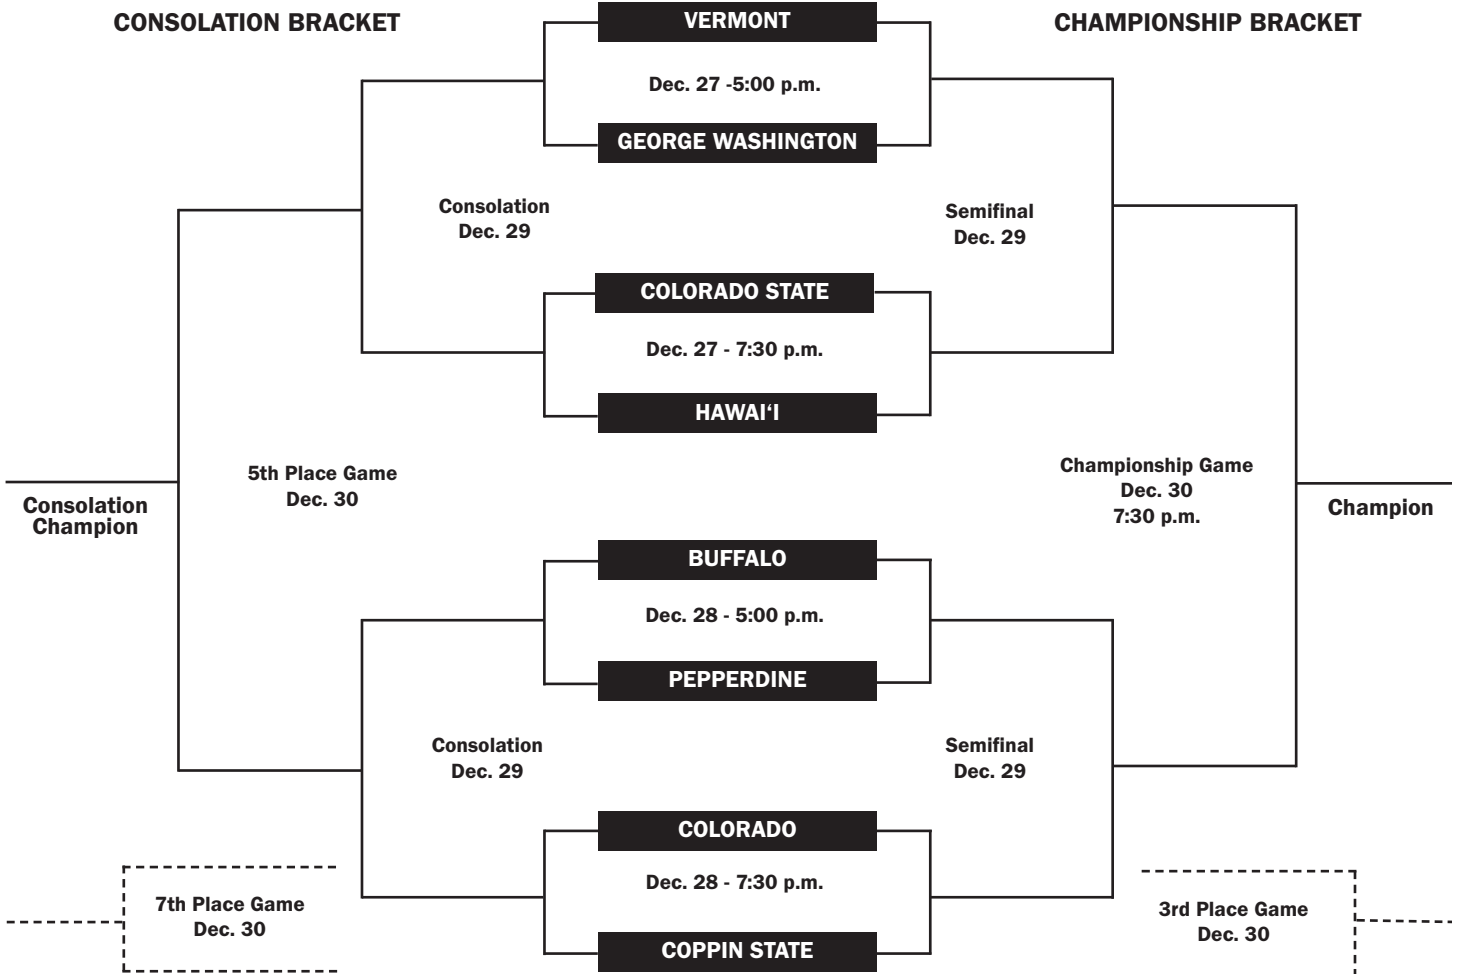

45th Annual Outrigger Hotels Rainbow Classic Bracket

Dec. 27-30, 2008

Stan Sheriff Center ▶ Honolulu, Oahu

HAWAI'I WILL PLAY AT 7:30 P.M. ON DEC. 29 AND IN THE EVENING SESSION ON DEC. 30, REGARDLESS OF FIRST-ROUND OUTCOME.

**DEC. 29 & 30 GAME TIMES: 11:00 A.M., 1:30 P.M., 5:00 P.M. AND 7:30 P.M
BRACKET TIMES COULD BE ADJUSTED PENDING HAWAI'I RESULTS**