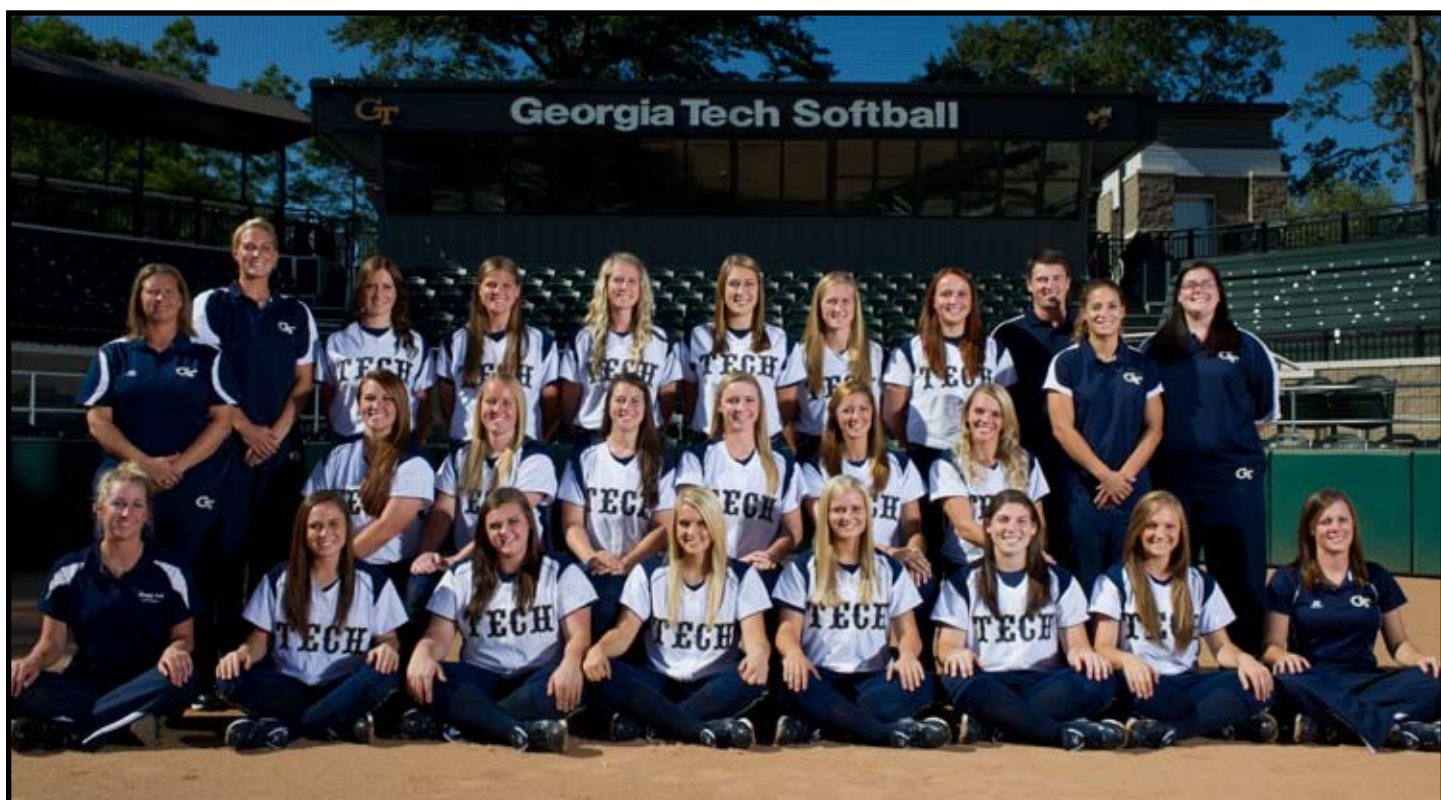

2012 GEORGIA TECH *Softball* GAME NOTES

Contact: Betsy Devine Phone: 404-626-5273 Fax: 404-894-1248 Email: bdevine@athletics.gatech.edu

Quick Facts and Media Information

School	Georgia Tech
Full Name	Georgia Institute of Technology
Location	Atlanta, Ga. 30332
Founded	1885
Nickname	Yellow Jackets
Enrollment	19,404
Colors	Old Gold & White
Facility (Capacity)	Mewborn Field (1,500)
Affiliation	NCAA Division I
Conference	Atlantic Coast
President	Dr. G.P. "Bud" Peterson
Director of Athletics	Dan Radakovich
Senior Women's Administrator	Theresa Wenzel
Athletic Department Phone	(404) 894-5400

First Year of Softball	1987
All Time Record	825-562-2 (.595)
NCAA Tournament Appearances/Last	10/2011
NCAA Tournament Record	18-20 (.474)

Sports Information

Assistant A.D./Sports Information	Dean Buchan
Media Relations Assistant/Softball SID	Betsy Devine
Office Phone	(404) 894-5445
Cell Phone	(404) 626-5273
E-Mail	bdevine@athletics.gatech.edu
Office Fax	(404) 894-1248
SID Mailing Address	150 Bobby Dodd Way, N.W. Atlanta, Ga. 30332-0455
Website	www.RamblinWreck.com

Coaching Staff

Head Coach	Sharon Perkins (Nicholls State, '96)
E-mail	sperkins@athletics.gatech.edu
Record at Tech/Years	228-85 (.728)/Five
Overall Record/Years	Same
Assistant Coach	Aileen Morales (Georgia Tech, '09)
E-mail	amorales@athletics.gatech.edu
Years at Tech	Third Season
Assistant Coach	Shaina Ervin
E-mail	servin@athletics.gatech.edu
Years at Tech	Second Season
Athletic Trainer	Brittany Ferrell
Strength Coach	Anna Kuzan
Managers	Elaina Thompson and Cody Rush

Team Information

2011 Record	45-12
ACC Record/Finish	18-2/First
ACC Tournament Finish	0-1/Sixth
Postseason	NCAA Knoxville Regional (1-2)
Final USA Today/NFCA Ranking	NR
ESPN.COM/USA Softball Ranking	24
Positional Players Returning/Lost	11/4
Pitchers Returning/Lost	2/1
Letterwinners Returning/Lost	13/5
Newcomers	5