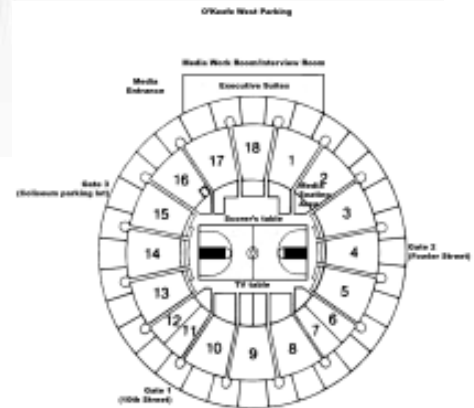

1. Alexander Memorial Coliseum
2. Gate 1 (media will call)
3. Coliseum media/player entrance
4. O'Keefe Lot (media parking)
5. O'Keefe Gym
6. Bill Moore Tennis Center
7. George Griffin Track
8. Rose Bowl Field
9. Russ Chandler Stadium
10. Peters Parking Deck
11. Edge Center
12. Bobby Dodd Stadium
13. Bobby Dodd Stadium media entrance (gate 4)
14. Management parking deck
15. Atlantic Street parking deck
16. Centergy parking deck
17. Georgia Tech Hotel & Conference Center