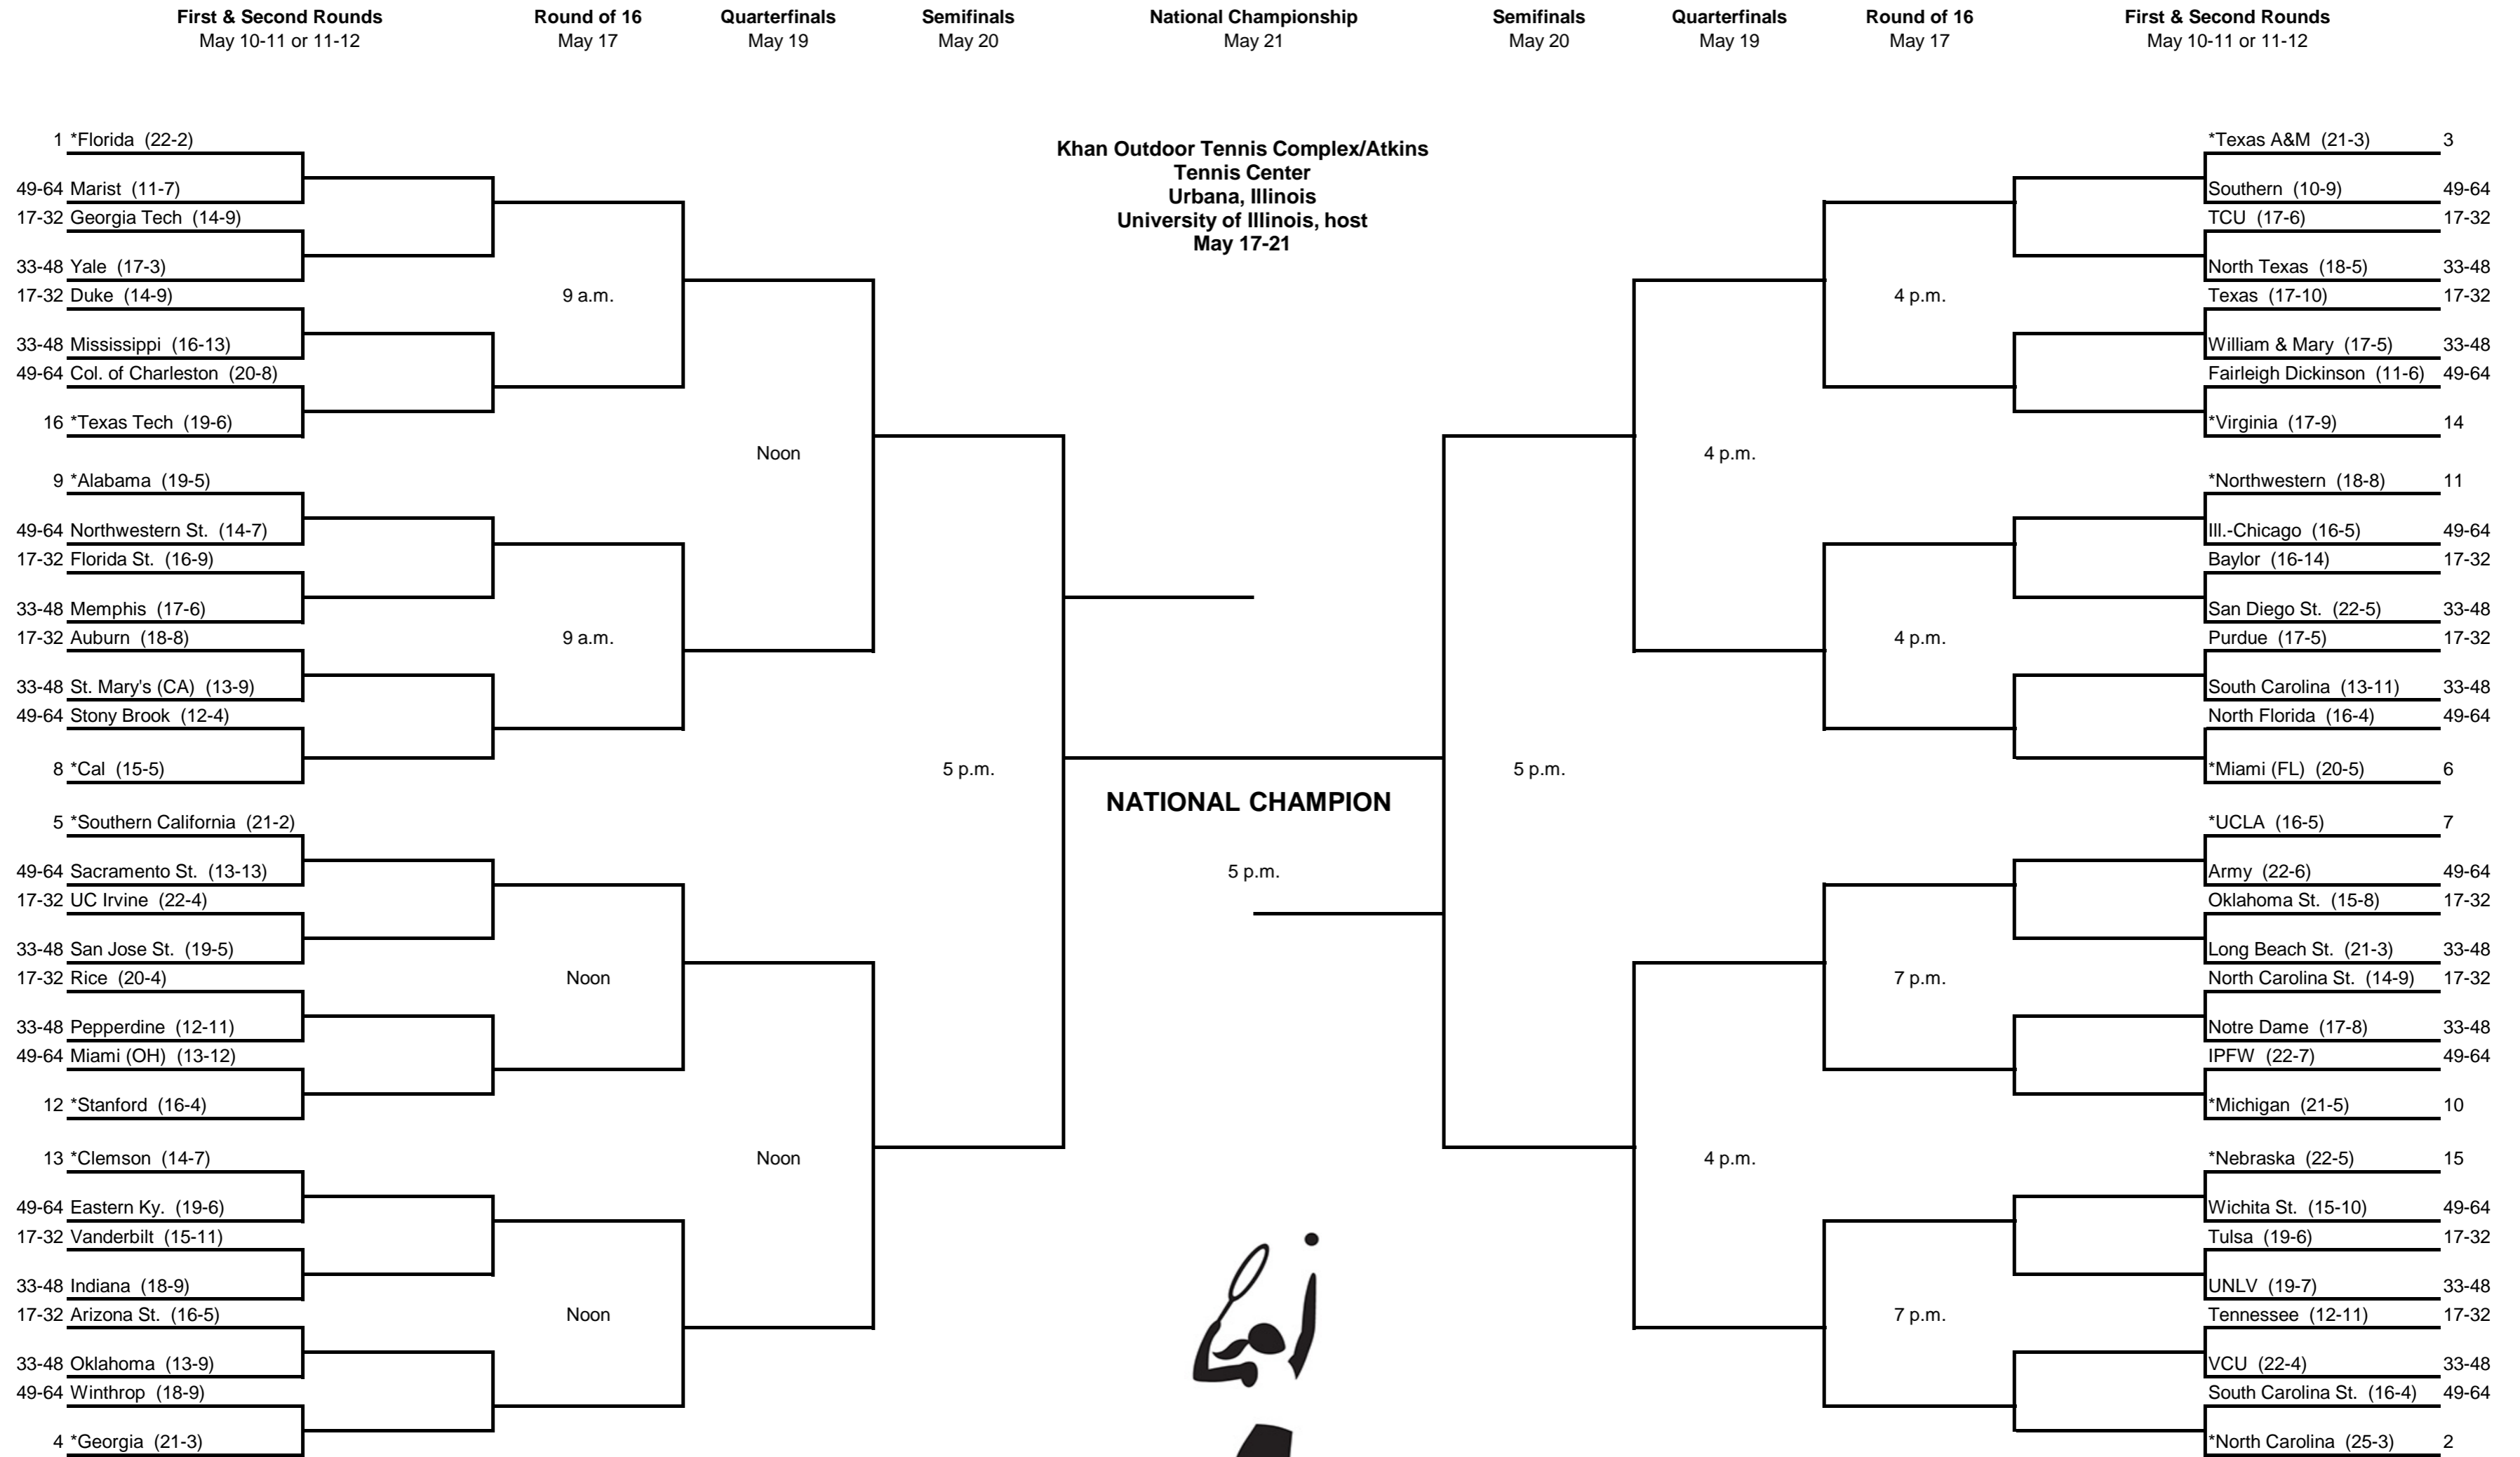

# 2013 NCAA Division I Women's TENNIS CHAMPIONSHIPS

## Event: Team Championship

\*Host Institution  
All Times Local