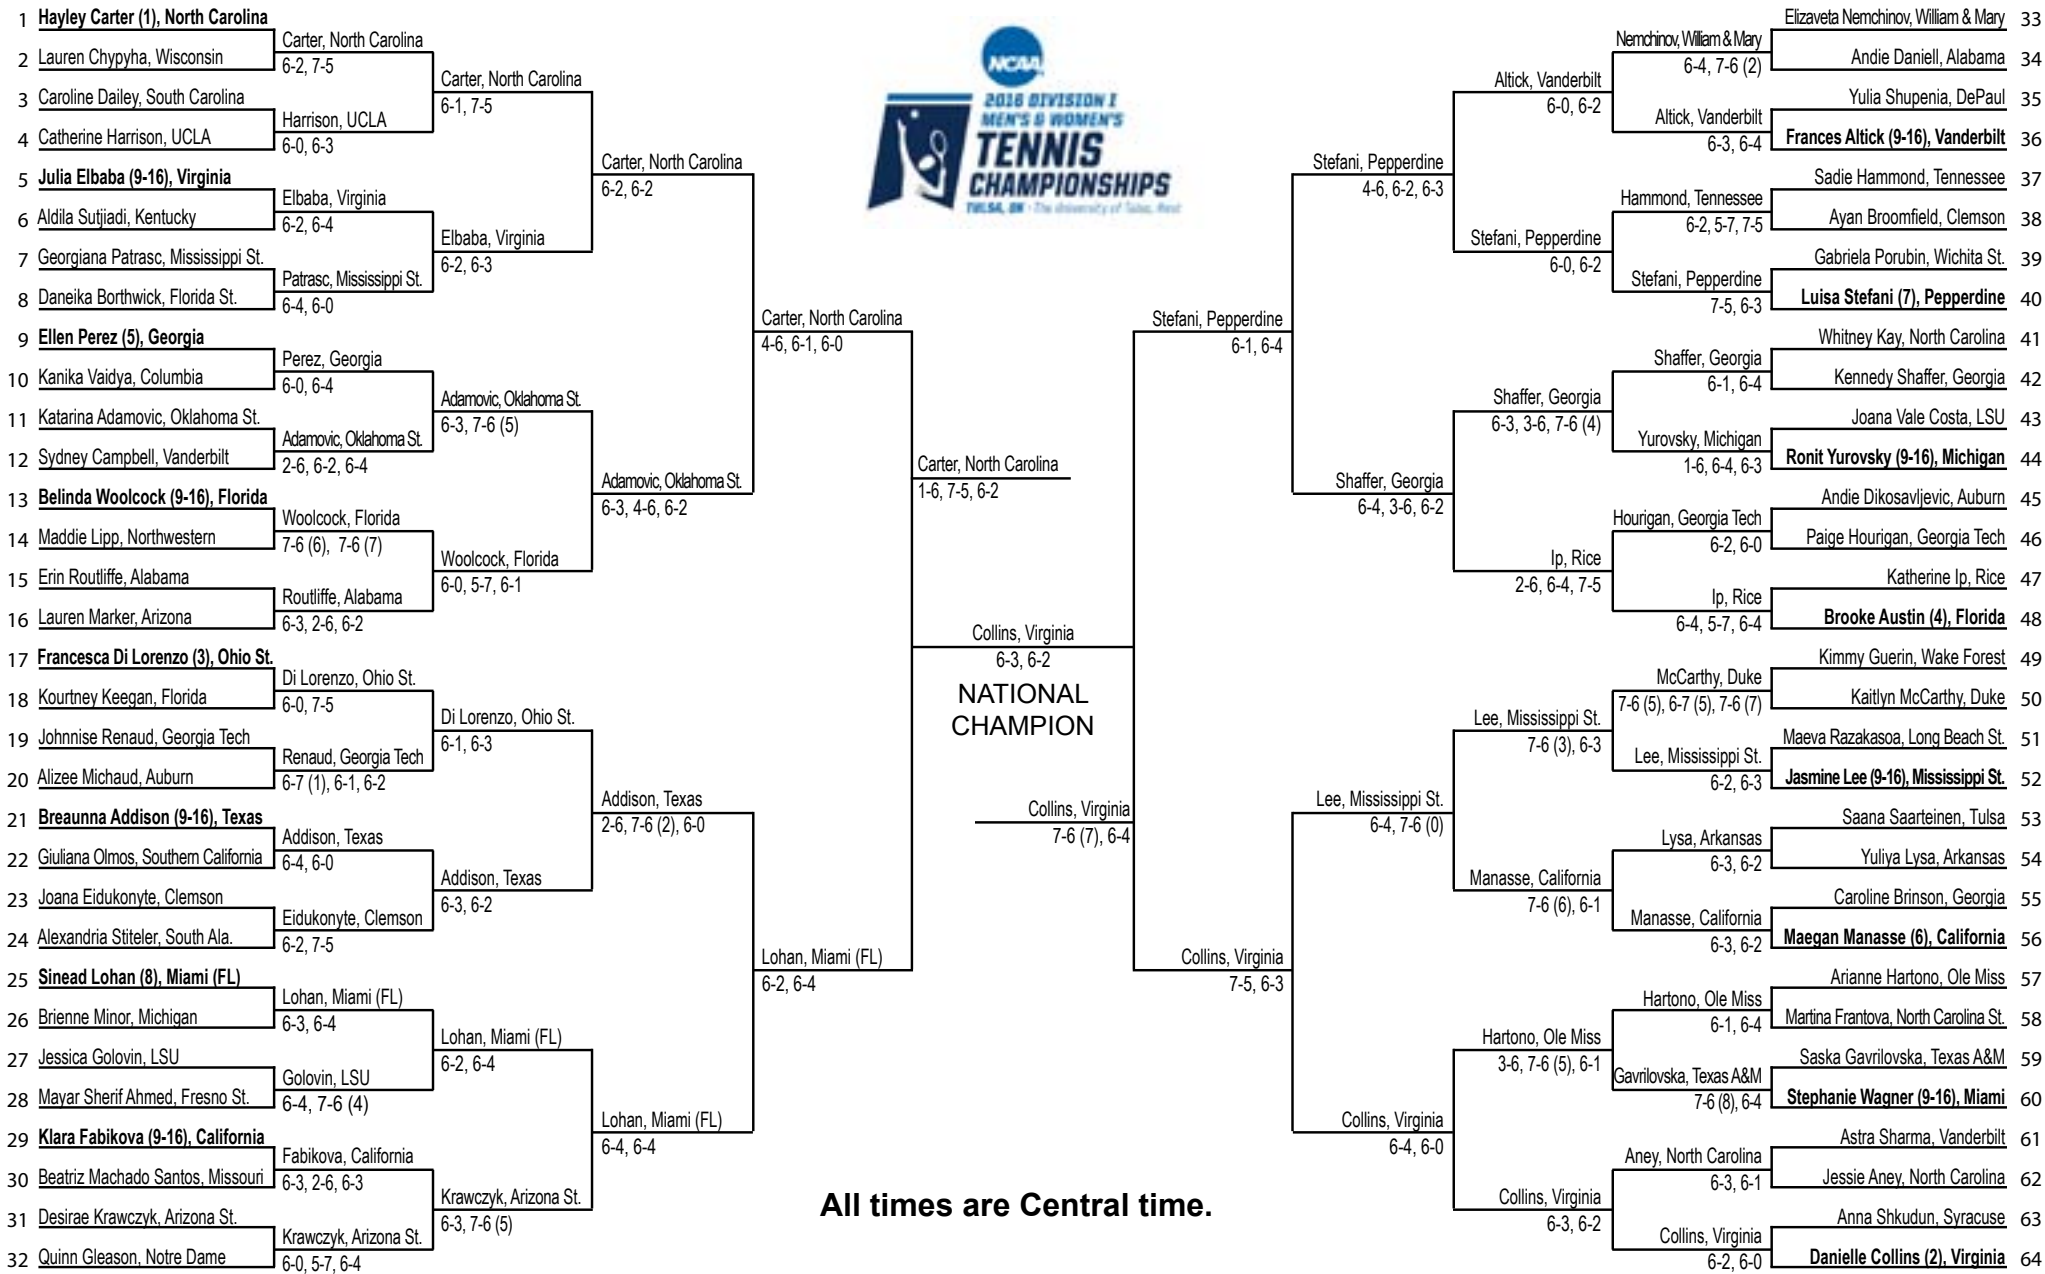

2016 NCAA DIVISION I WOMEN'S TENNIS SINGLES CHAMPIONSHIP

Tulsa, Okla. | Michael D. Case Tennis Center | The University of Tulsa | May 25-30

First Round May 25   Second Round May 26   Round of 16 May 27   Quarterfinals May 28   Semifinals May 29   National Championship May 30   Semifinals May 29   Quarterfinals May 28   Round of 16 May 27   Second Round May 26   First Round May 25