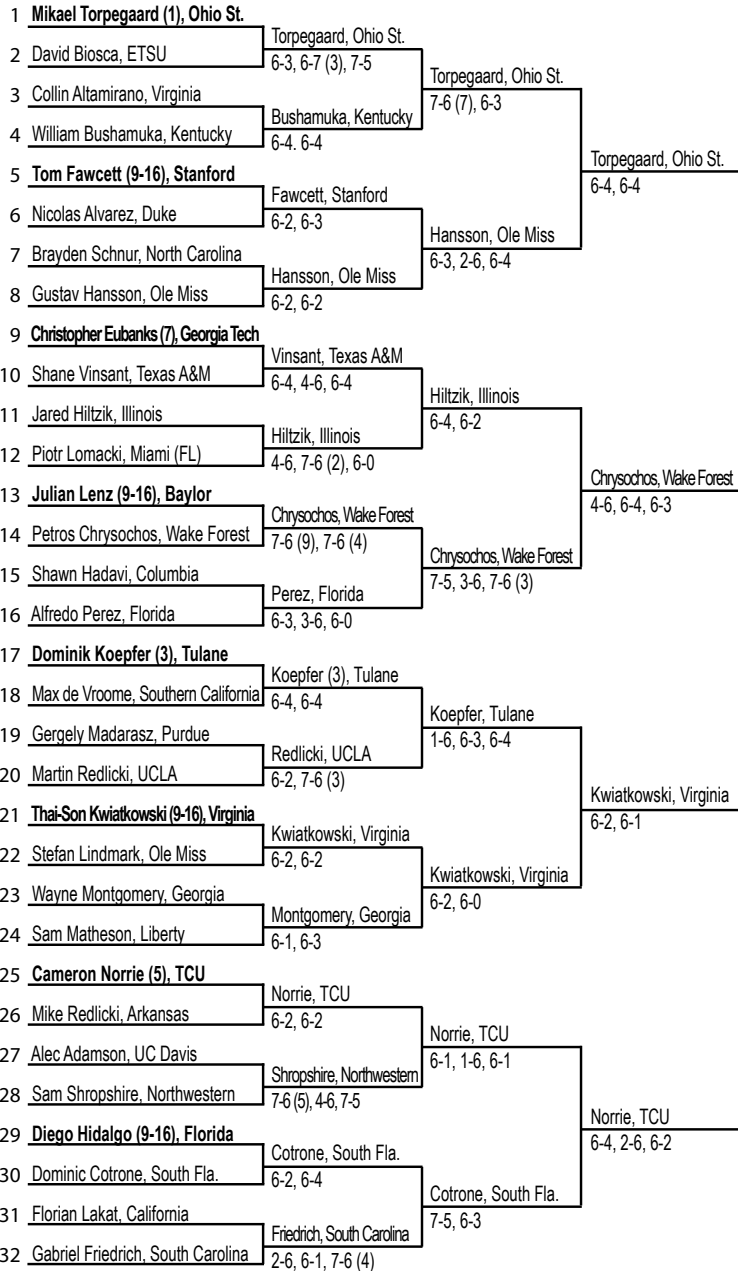

2016 NCAA Division I Men's Tennis Championship

Event: Team Championship

* Host Institution
 All times are Central time.
 Information subject to change.

2016 NCAA Division I Women's Tennis Championship

Event: Team Championship

First Round
May 25

Second Round
May 26

Round of 16
May 27

Quarterfinals
May 28

Semifinals
May 29

National
Championship
May 30

Semifinals
May 29

Quarterfinals
May 28

Round of 16
May 27

Second Round
May 26

First Round
May 25

All times are Central time.

2016 NCAA DIVISION I MEN'S TENNIS DOUBLES CHAMPIONSHIP

Tulsa, Okla. | Michael D. Case Tennis Center | The University of Tulsa | May 26-30

All times are Central time.

2016 NCAA DIVISION I WOMEN'S TENNIS SINGLES CHAMPIONSHIP

Tulsa, Okla. | Michael D. Case Tennis Center | The University of Tulsa | May 25-30

First Round May 25 Second Round May 26 Round of 16 May 27 Quarterfinals May 28 Semifinals May 29 National Championship May 30 Semifinals May 29 Quarterfinals May 28 Round of 16 May 27 Second Round May 26 First Round May 25