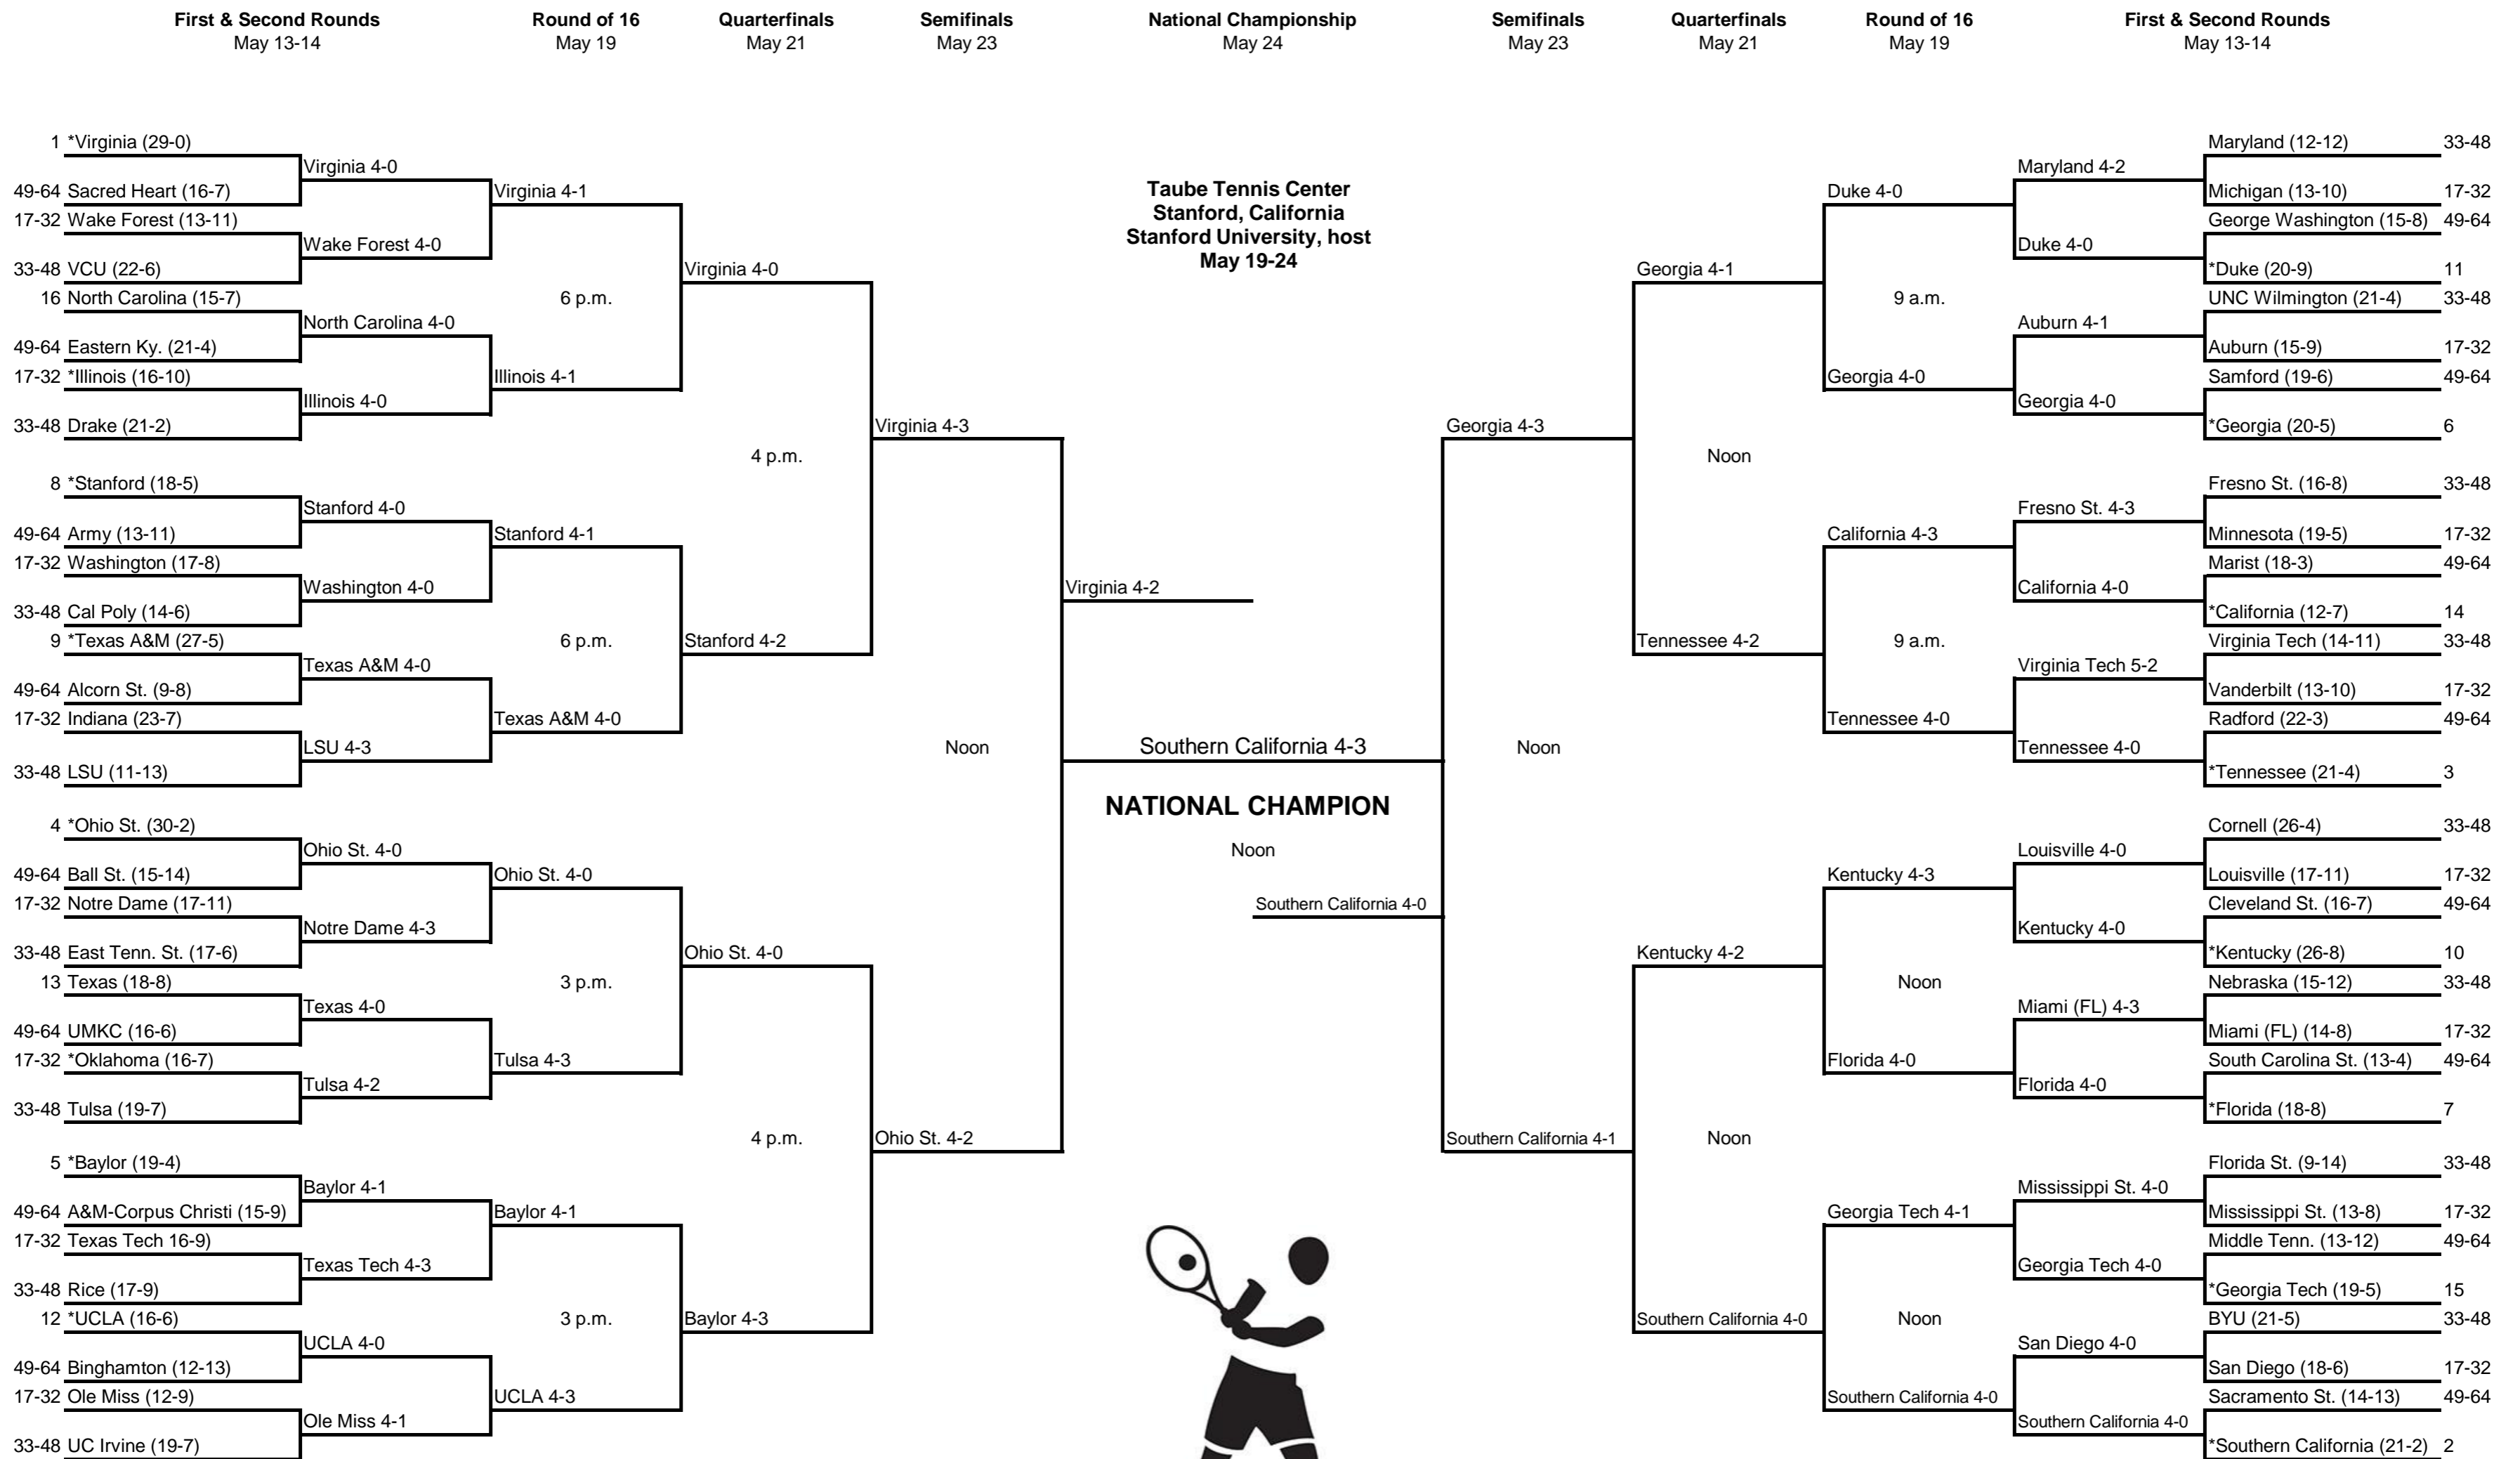

# 2011 NCAA Division I Men's TENNIS CHAMPIONSHIPS

## Event: Team Championship

Men's Team Finals:  
LIVE on ESPNU HD: Noon Pacific time, Tuesday, May 24  
Tape Delay on ESPN2: 7:30 p.m. Pacific time, Tuesday, May 24

\*Host Institution  
All Times Pacific  
NCAA/5/25/11/lbw