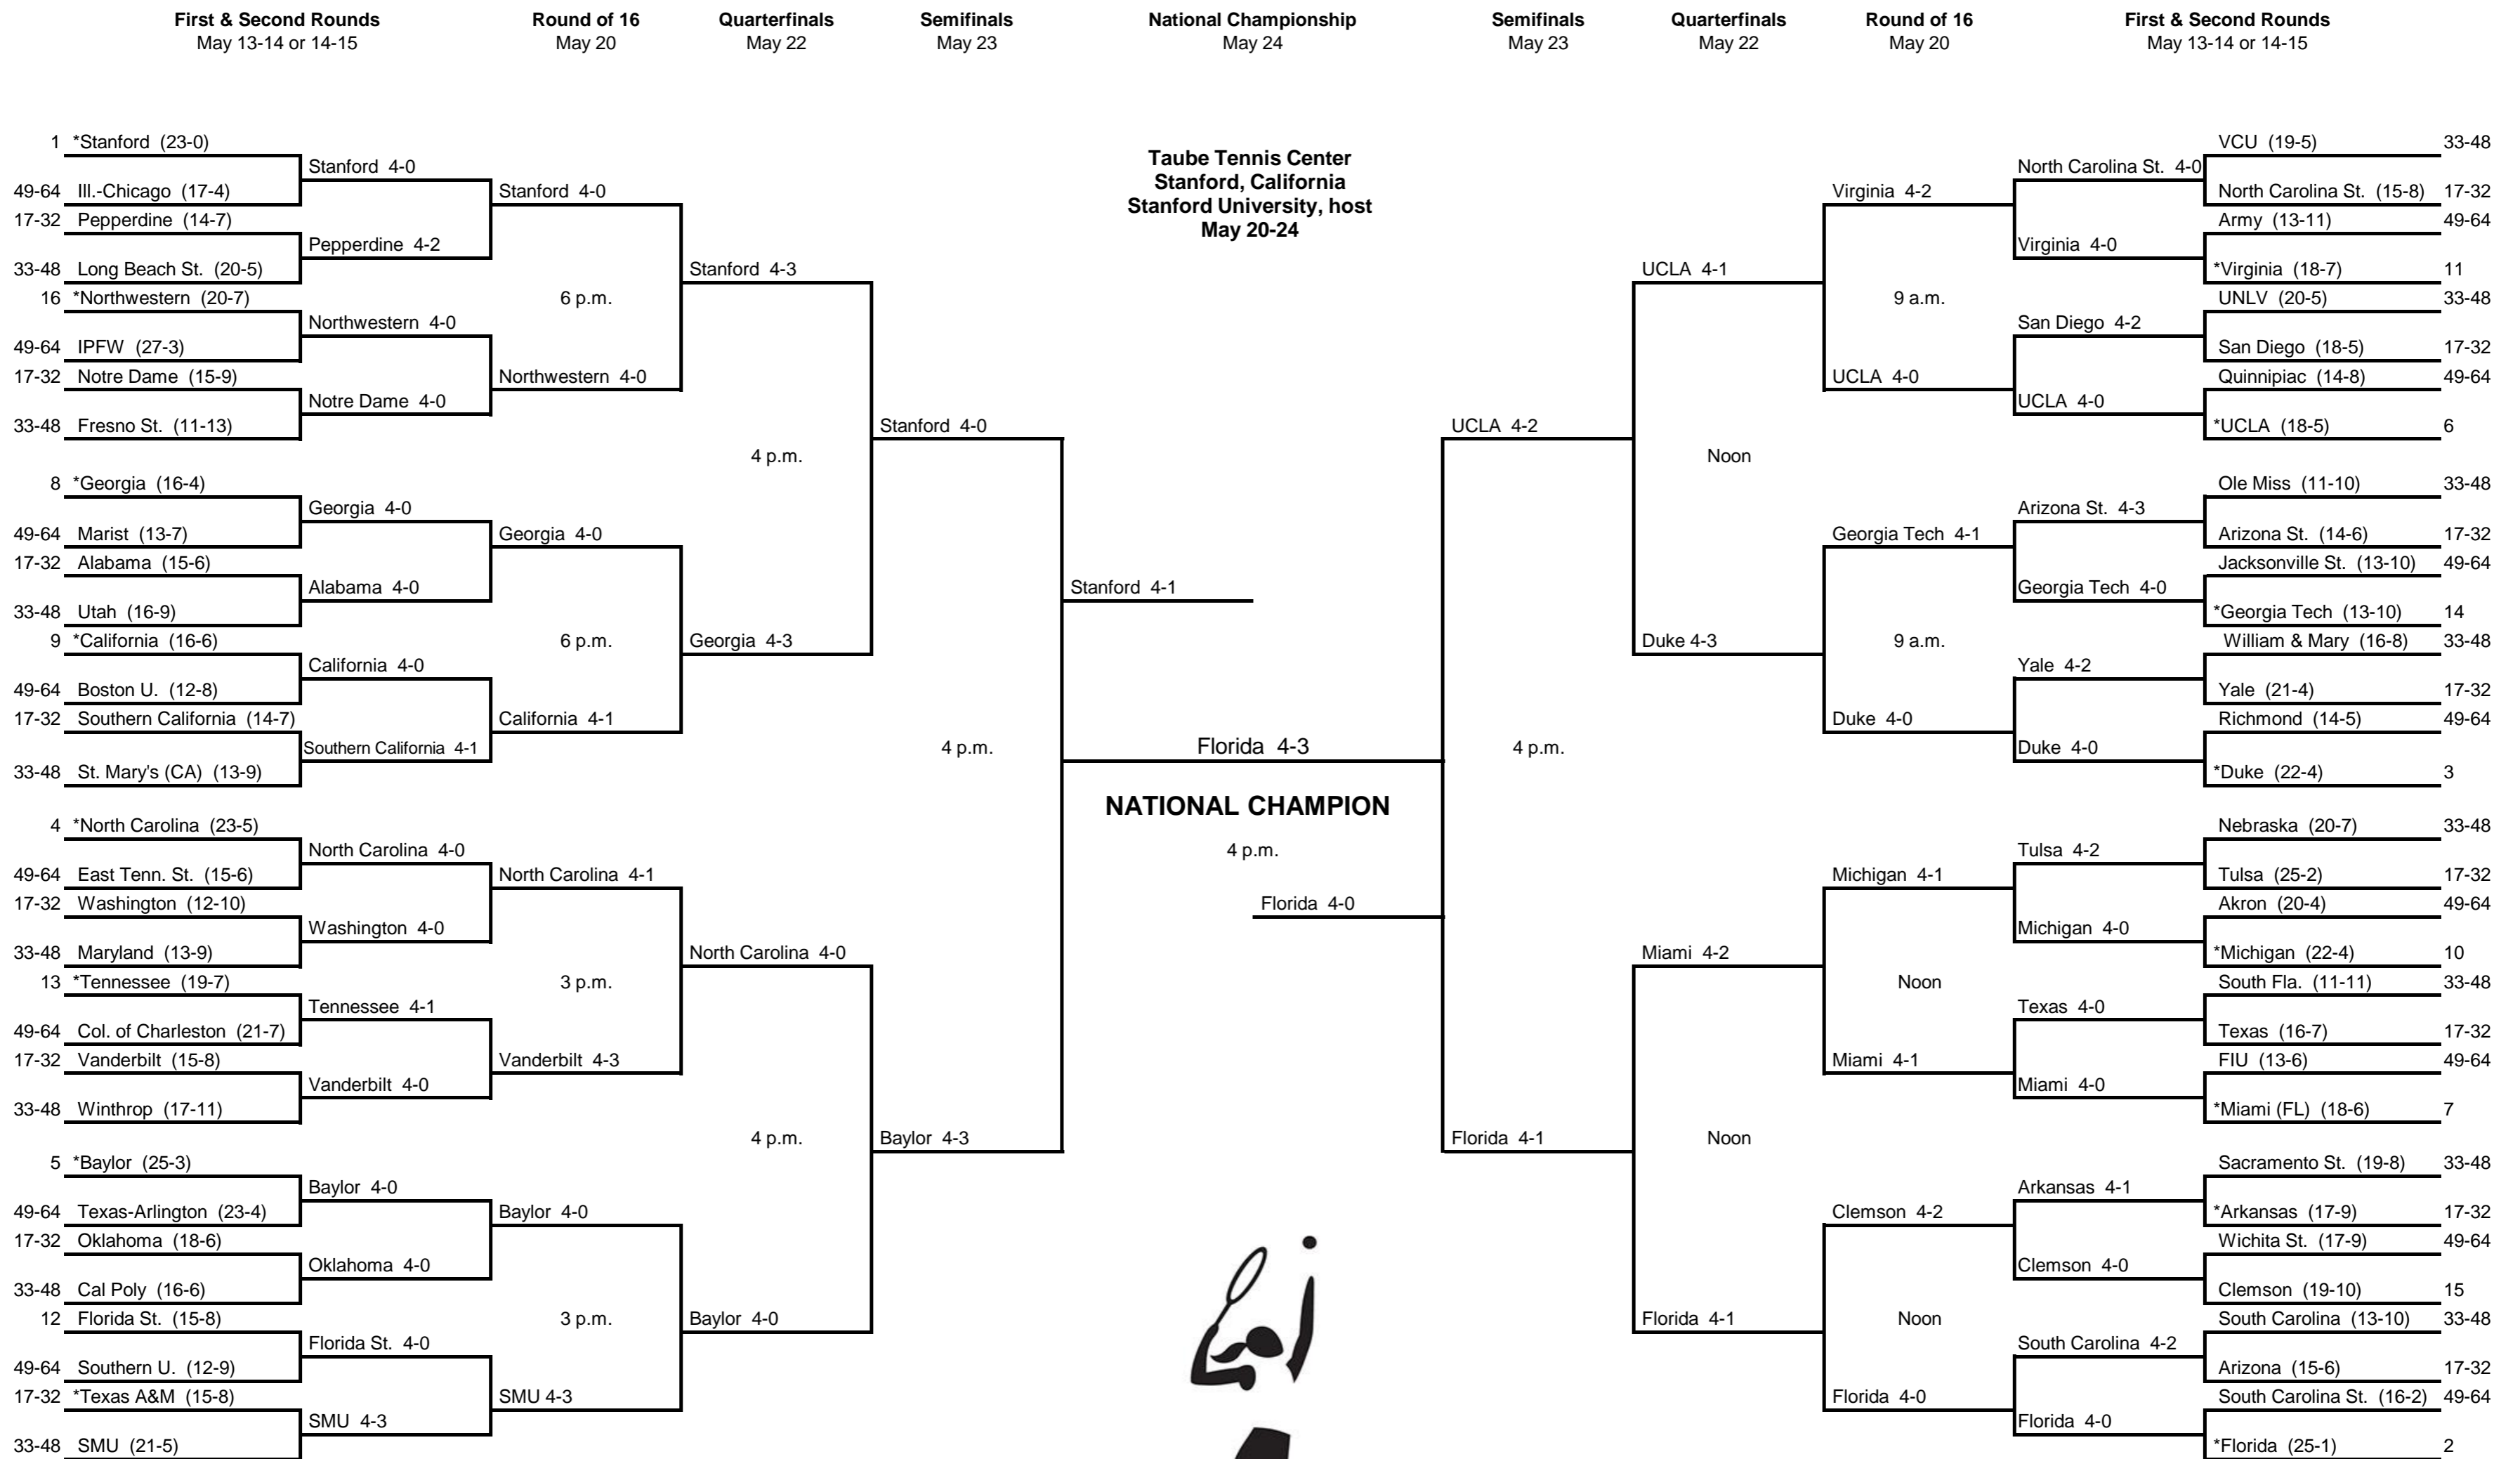

2011 NCAA Division I Women's TENNIS CHAMPIONSHIPS

Event: Team Championship

Women's Team Finals:
LIVE on ESPNU HD: 4 p.m. Pacific time, Tuesday, May 24
Tape Delay on ESPN2 HD: 3:30 p.m. Pacific time, Thursday, May 26

*Host Institution
All Times Pacific
NCAA/5/25/11/pjw