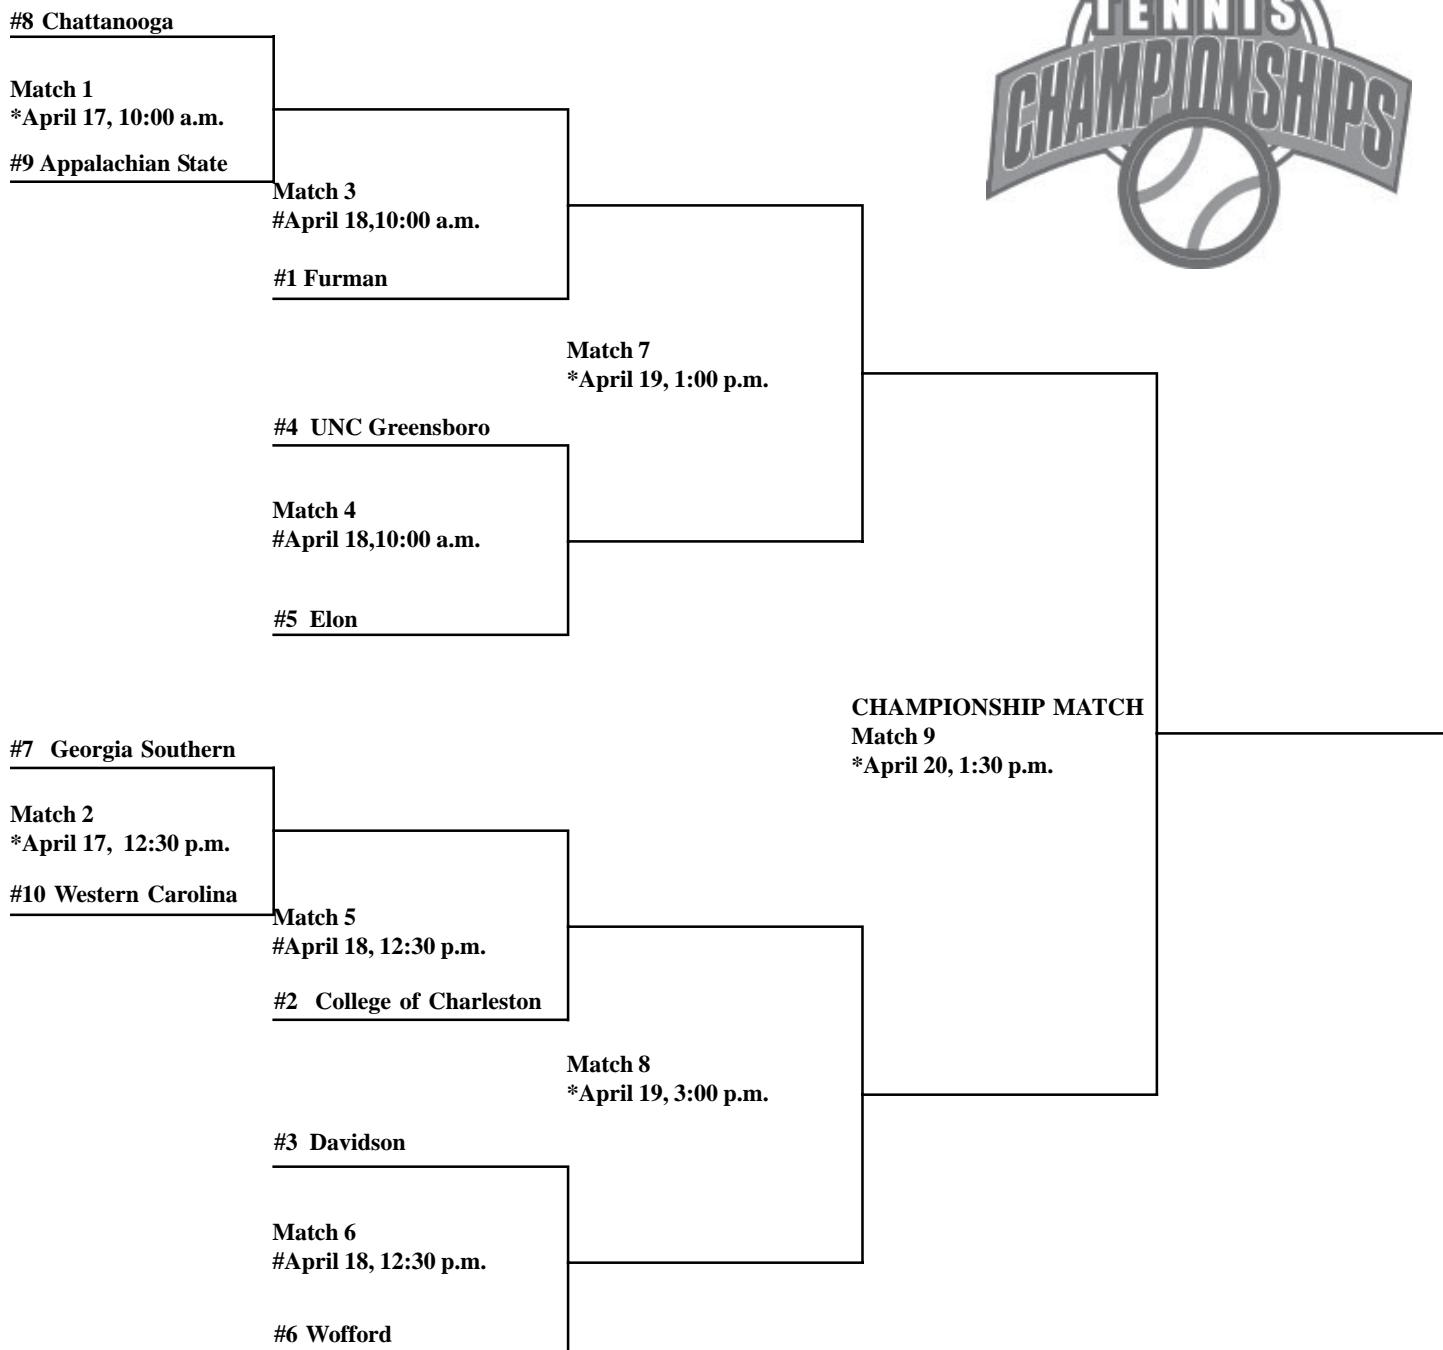

2008 Southern Conference Women's Tennis Tournament

April 17-20, 2008

Charleston, SC

* denotes match to be played at the Earle Tennis Center on The Citadel campus
 # denotes match to be played at the City of Charleston Farmfield Courts