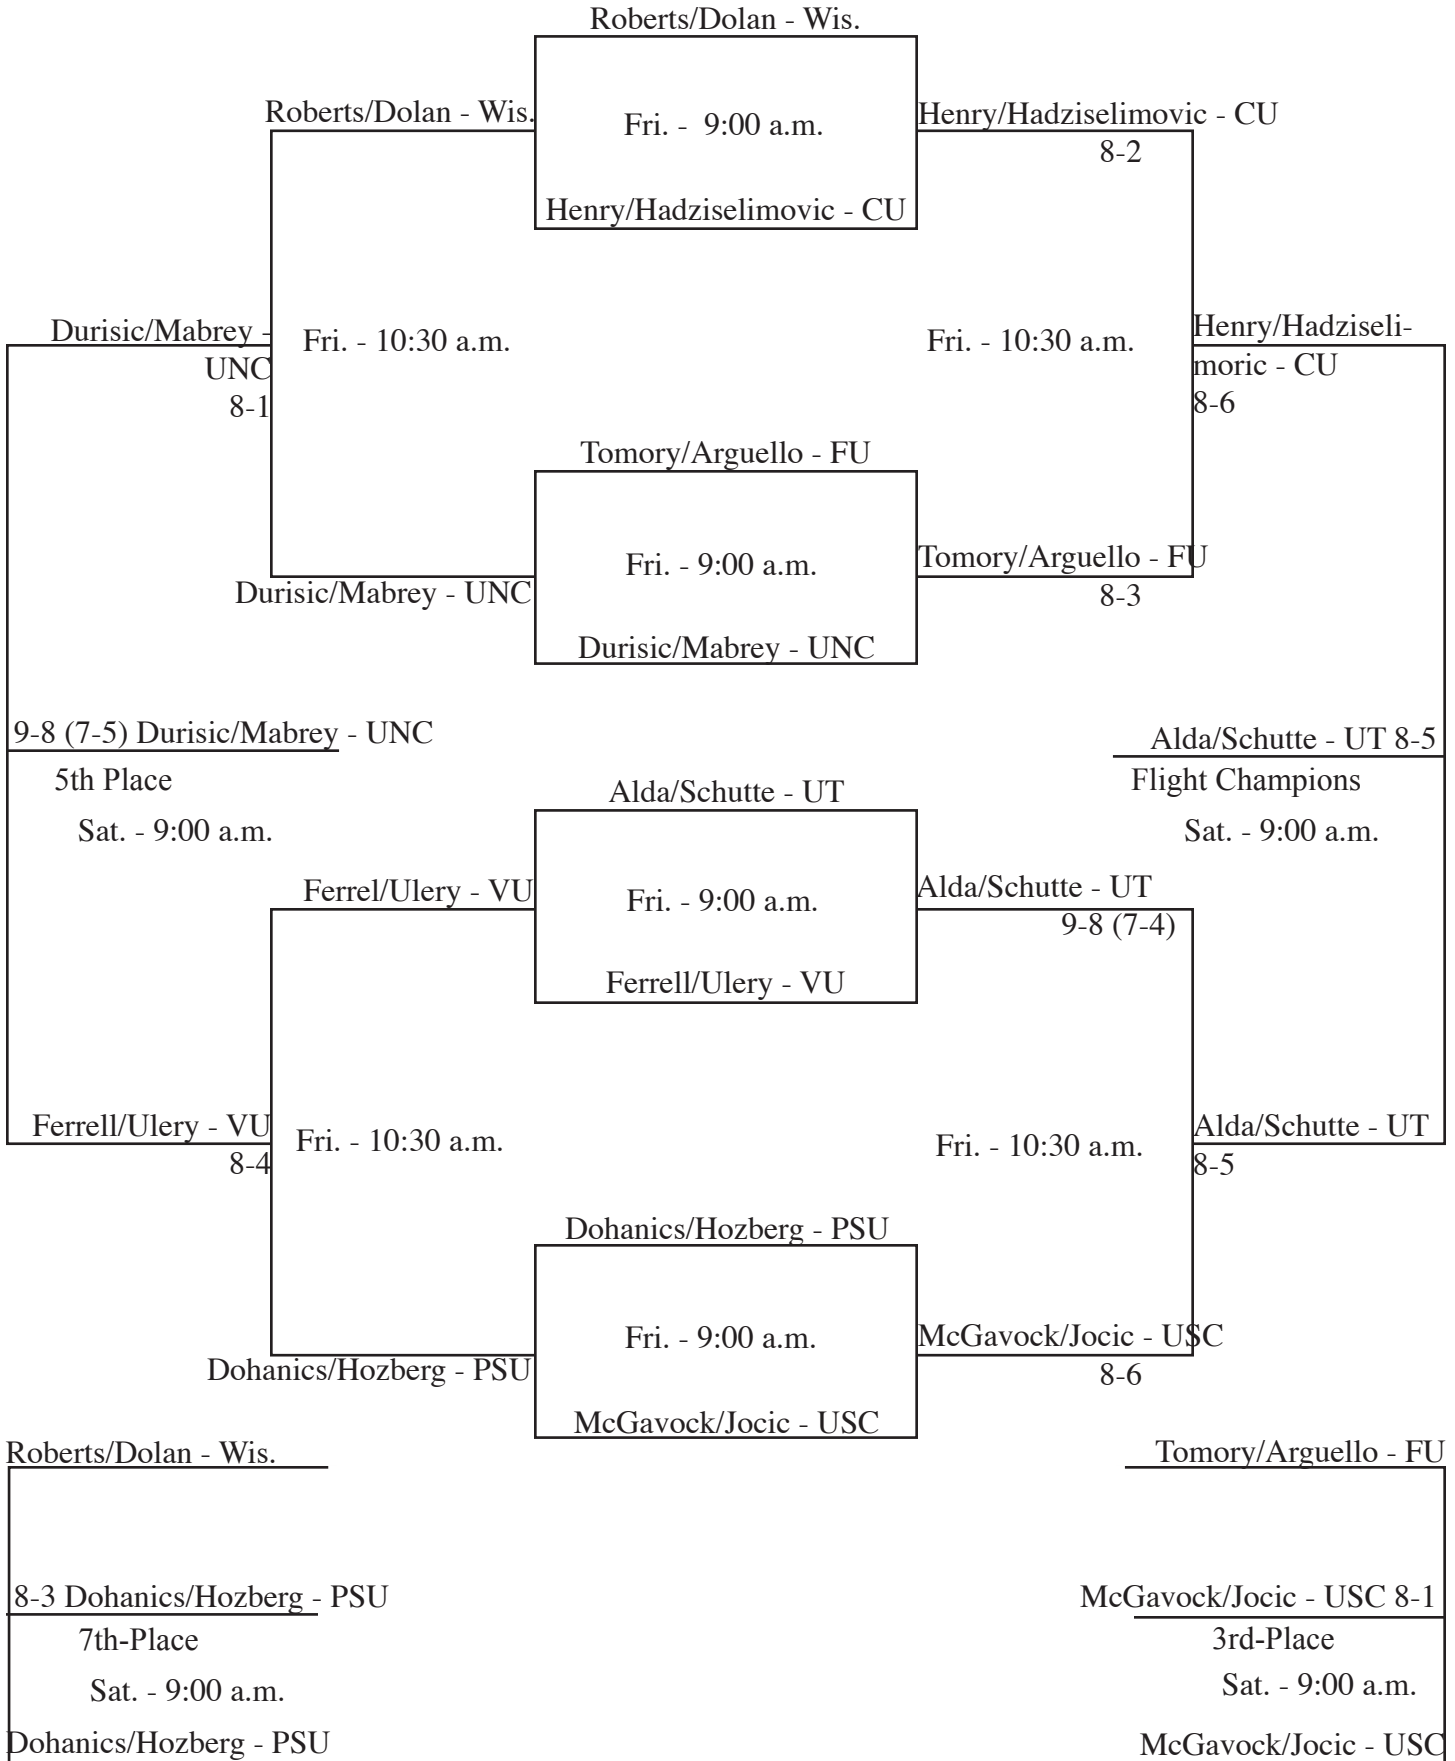

Wis. - Wisconsin

FLIGHT ONE SINGLES

FLIGHT TWO SINGLES

FLIGHT THREE SINGLES

FLIGHT FOUR SINGLES

FLIGHT FIVE SINGLES

FLIGHT SIX SINGLES

FLIGHT SEVEN SINGLES

**FLIGHT ONE
DOUBLES**

FLIGHT TWO DOUBLES

**FLIGHT THREE
DOUBLES**

**FLIGHT FOUR
DOUBLES**

ROUND 1

Fri. -

9:00 a.m. - Eppelsheimer/Gerber (CU) vs. *Betts (FU)/Kilborn (VU) 8-2*

10:30 a.m. - *Eppelsheimer/Gerber (CU)* vs. Jobe/Mirnova (Wis.) **8-2**