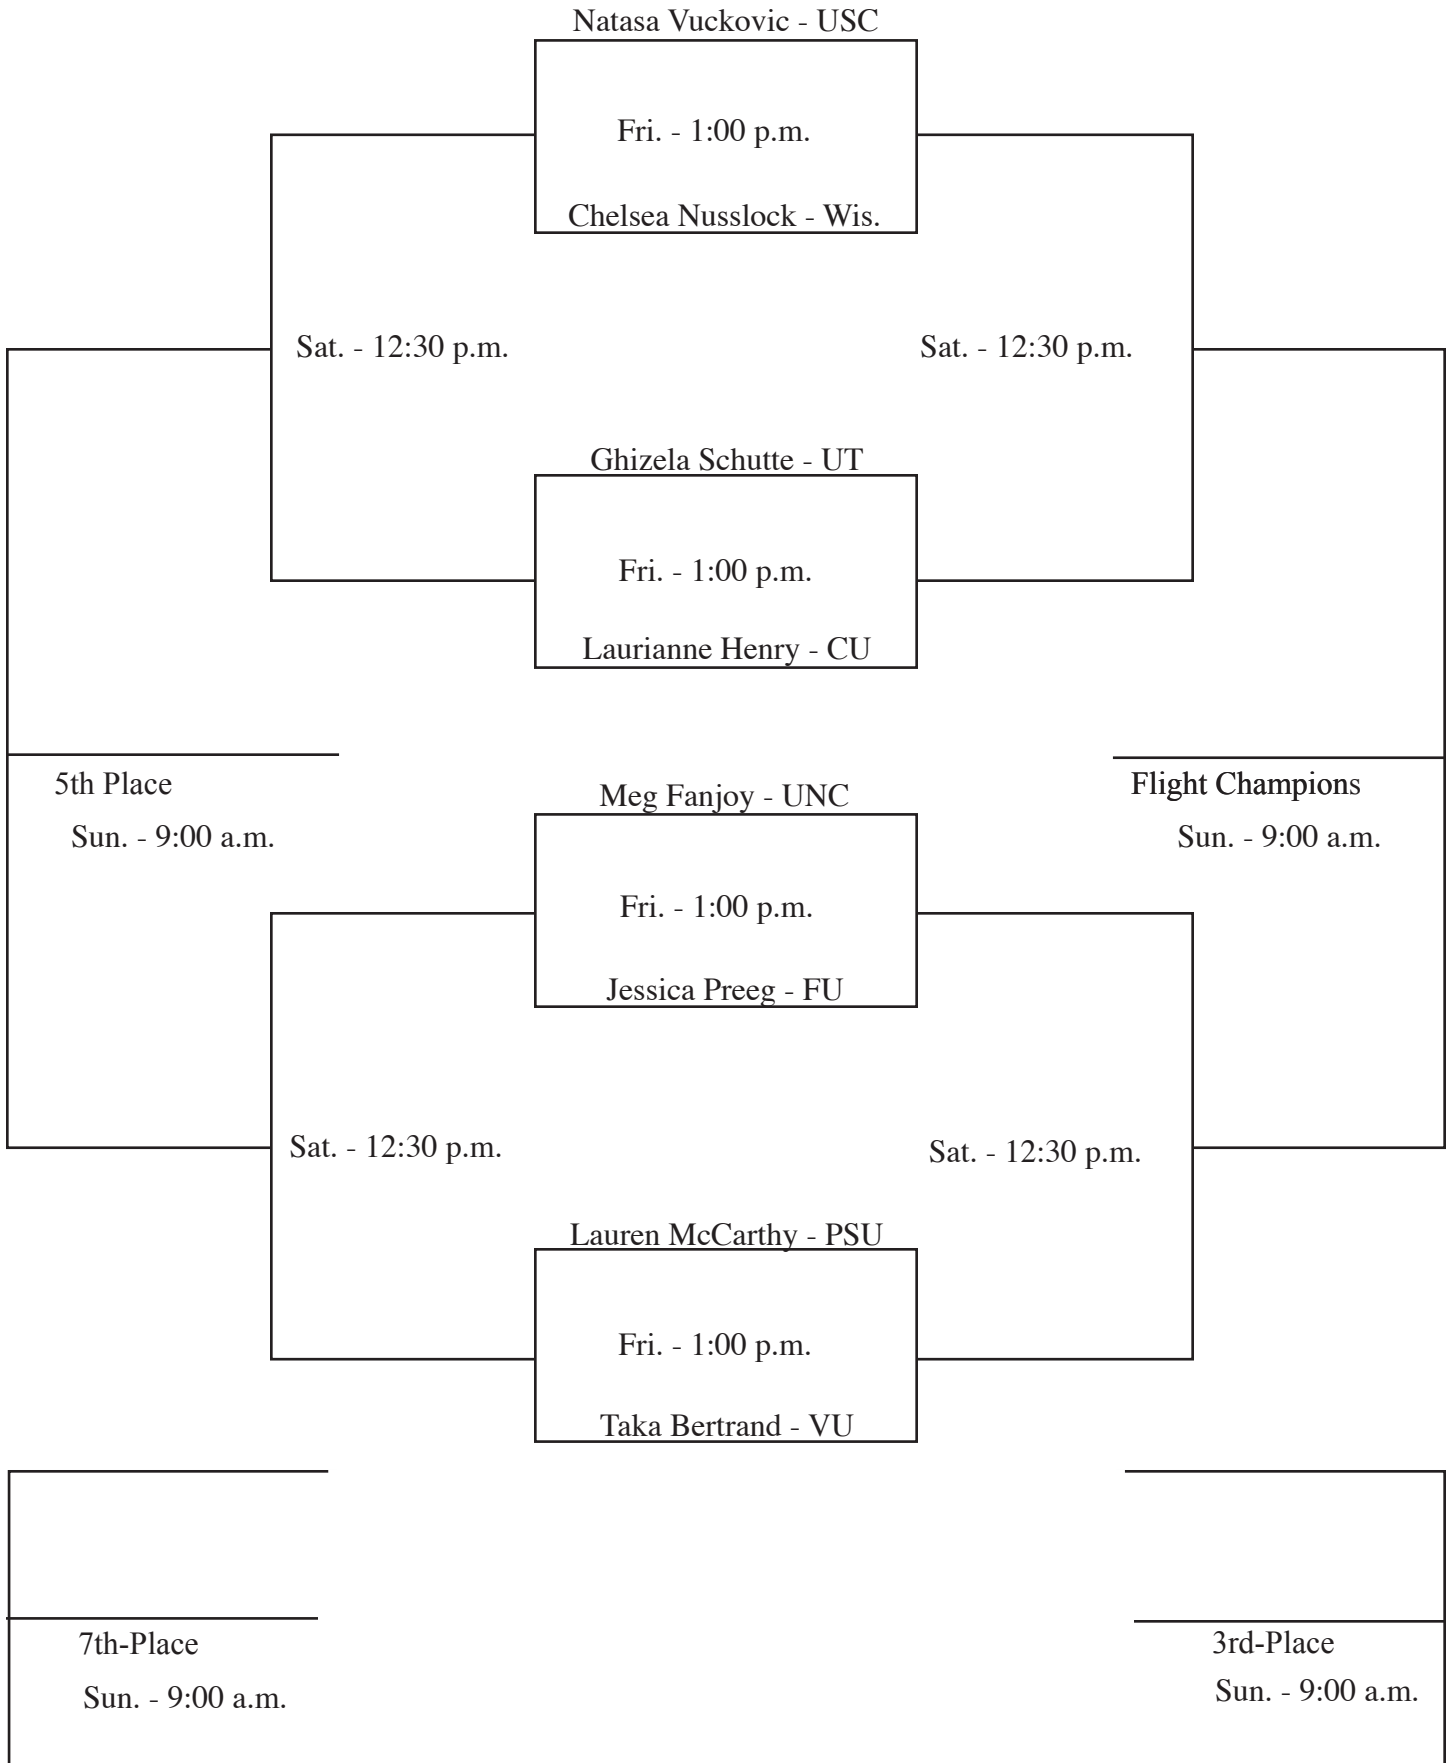

**FLIGHT THREE
SINGLES**