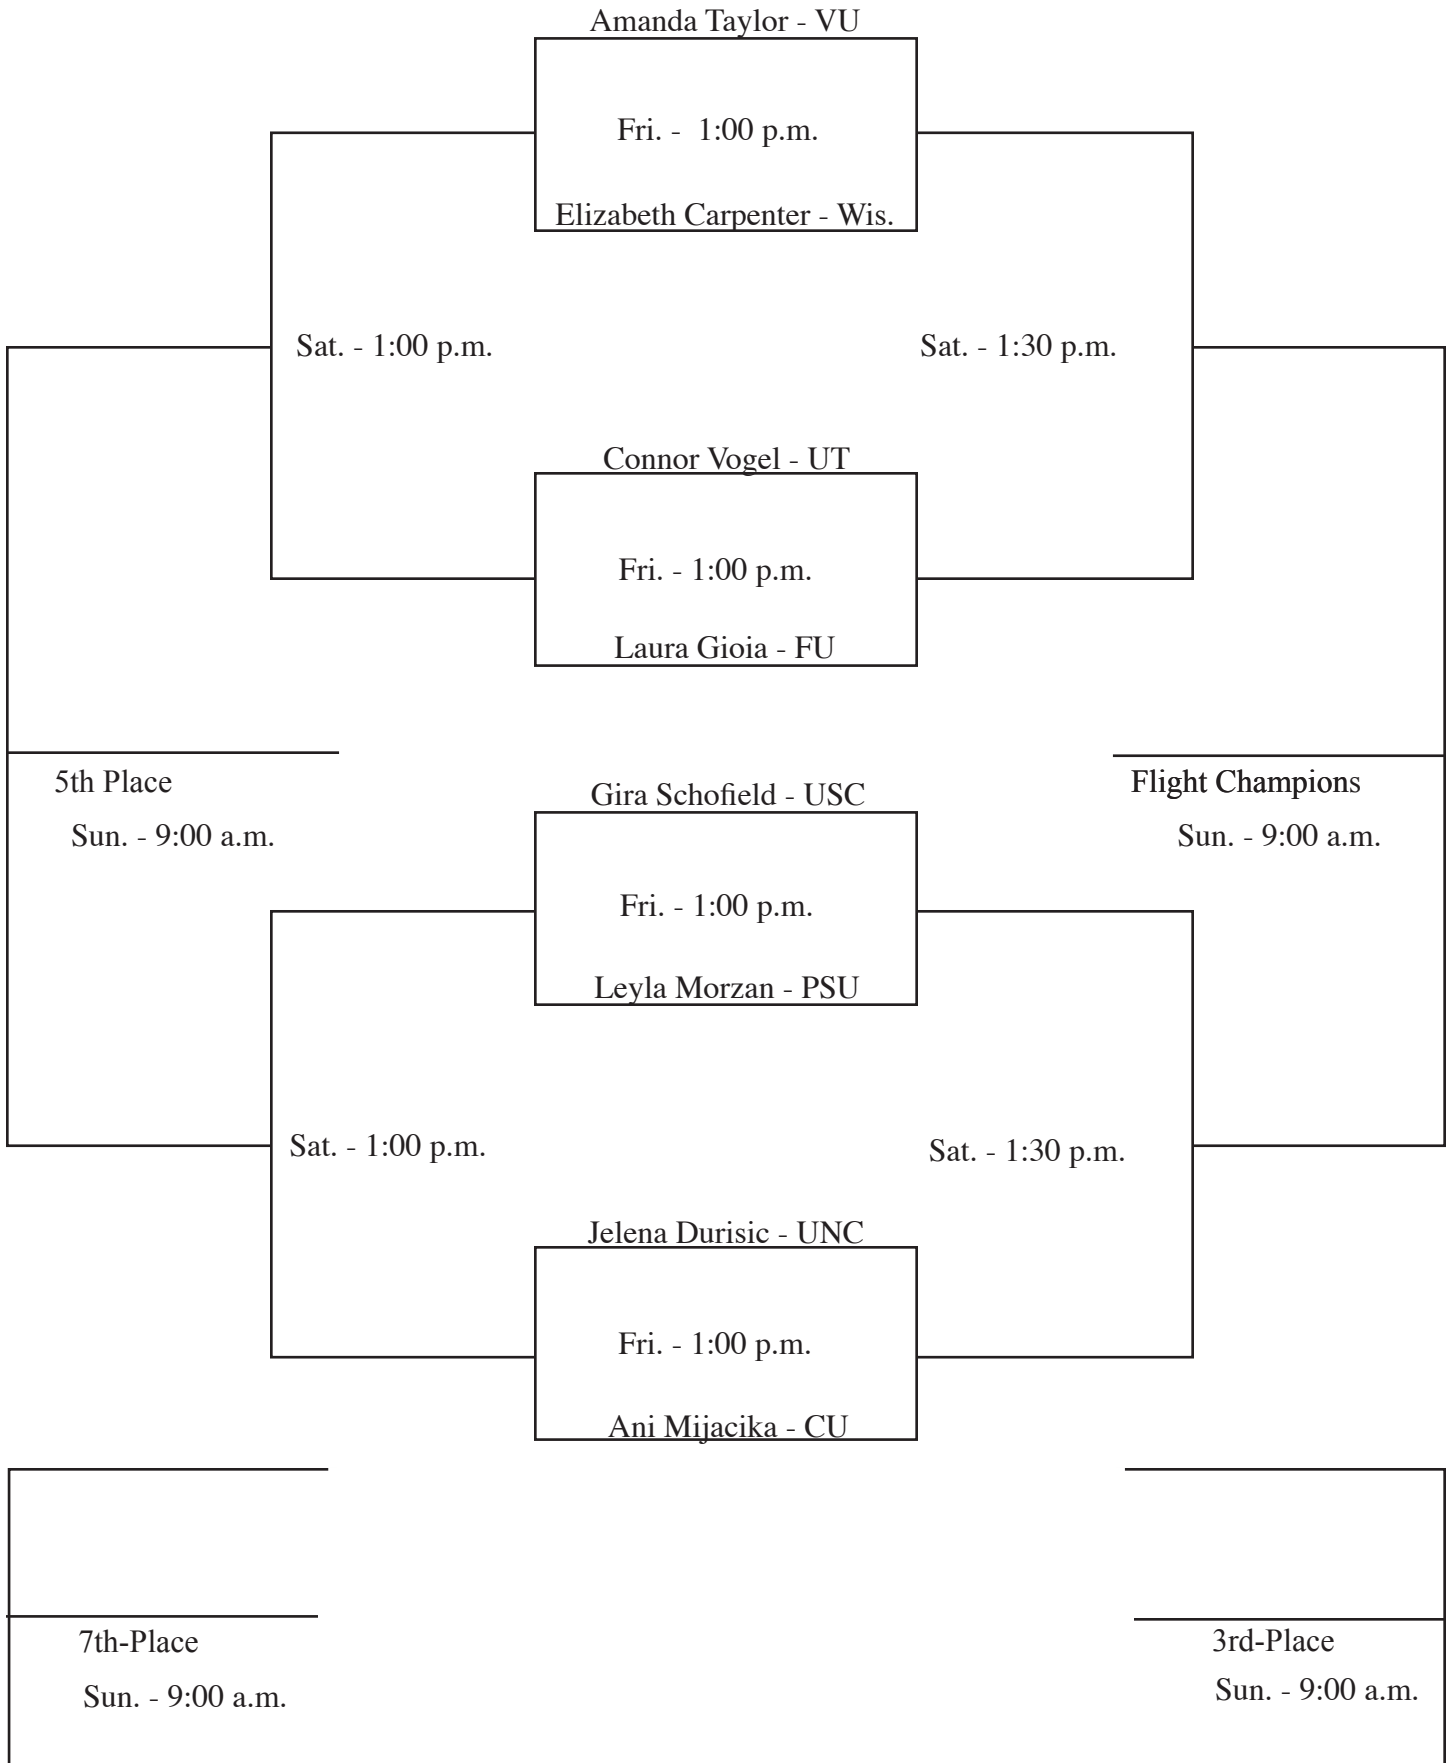

Wis. - Wisconsin

**FLIGHT ONE  
SINGLES**

**FLIGHT TWO  
SINGLES**

Ana Zubori - USC

Fri. - 1:00 p.m.

Jenny Shular - PSU

Sat. - 12:30 p.m.

Sat. - 12:30 p.m.