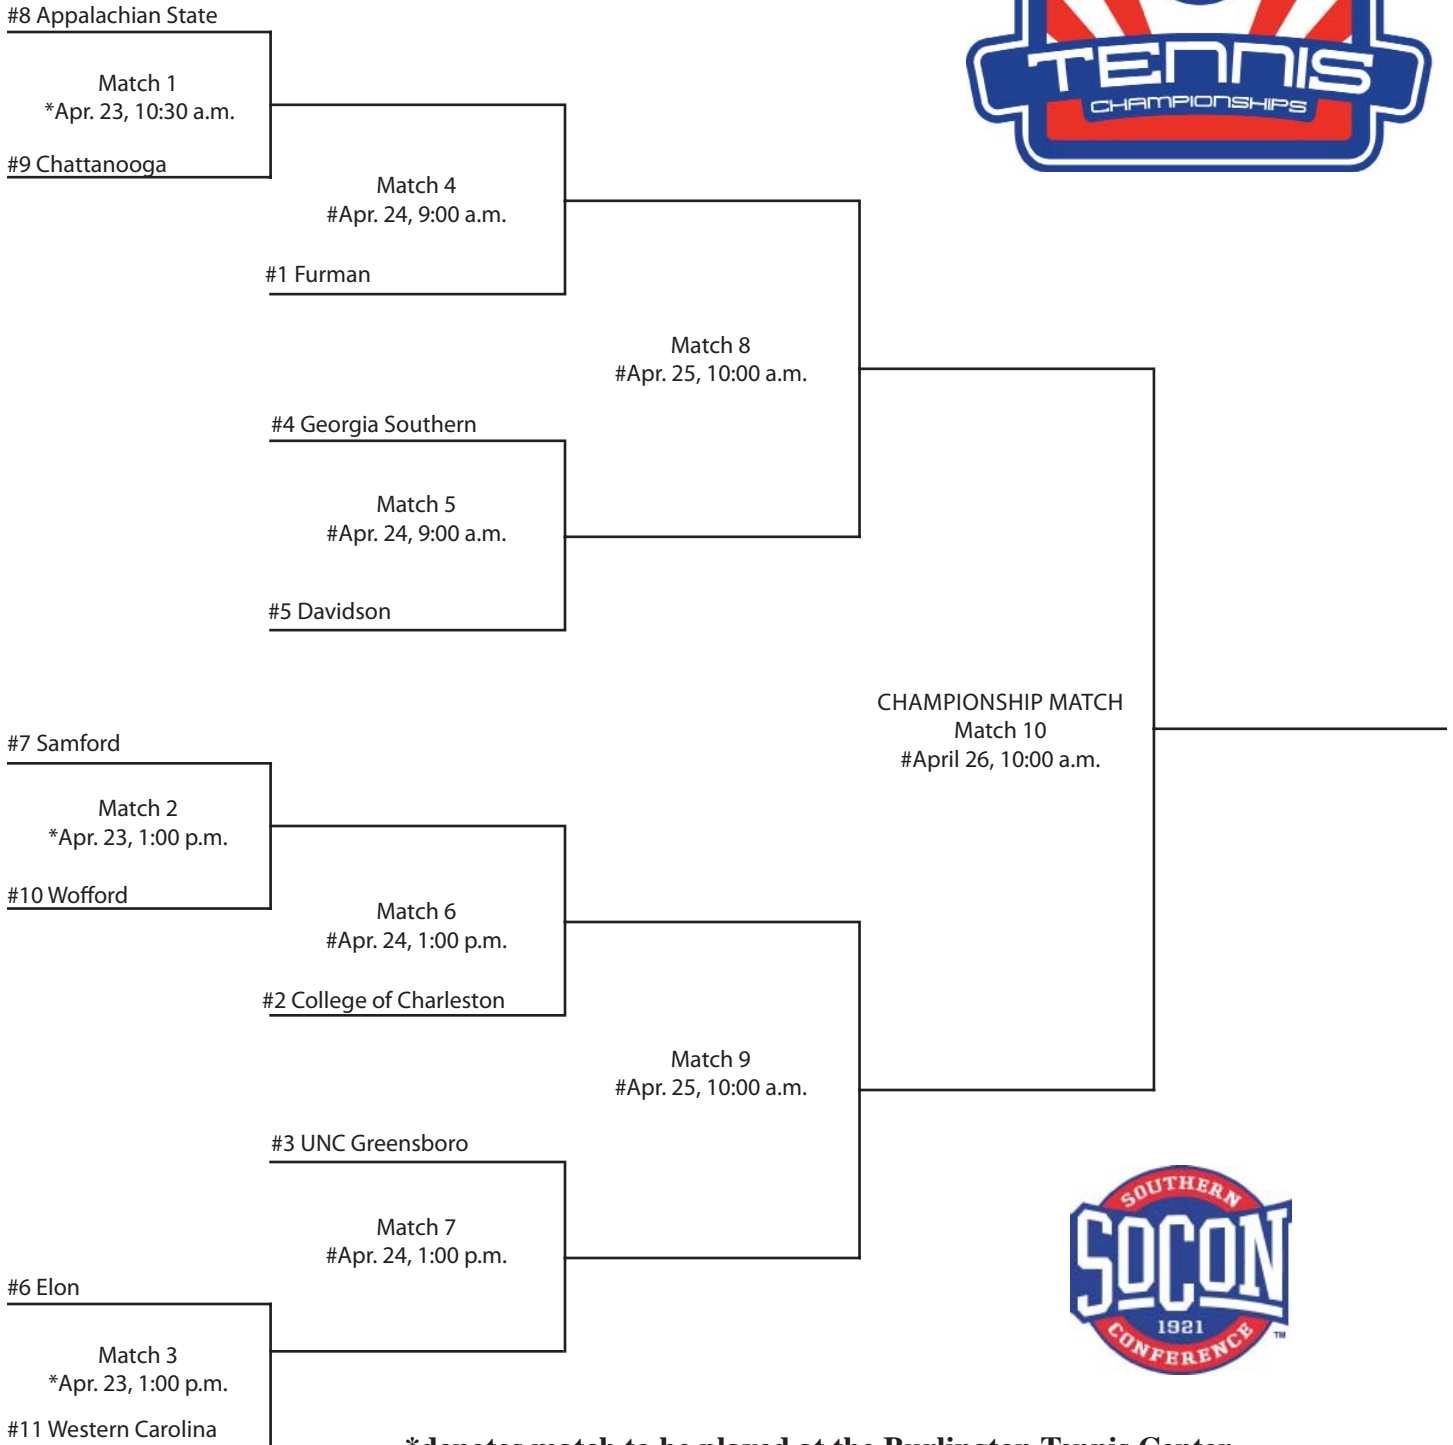

# 2009 Southern Conference Women's Tennis Tournament

April 23-26, 2009  
Elon, N.C.

\*denotes match to be played at the Burlington Tennis Center  
#denotes match to be played at the Jimmy Powell Tennis Center at Elon