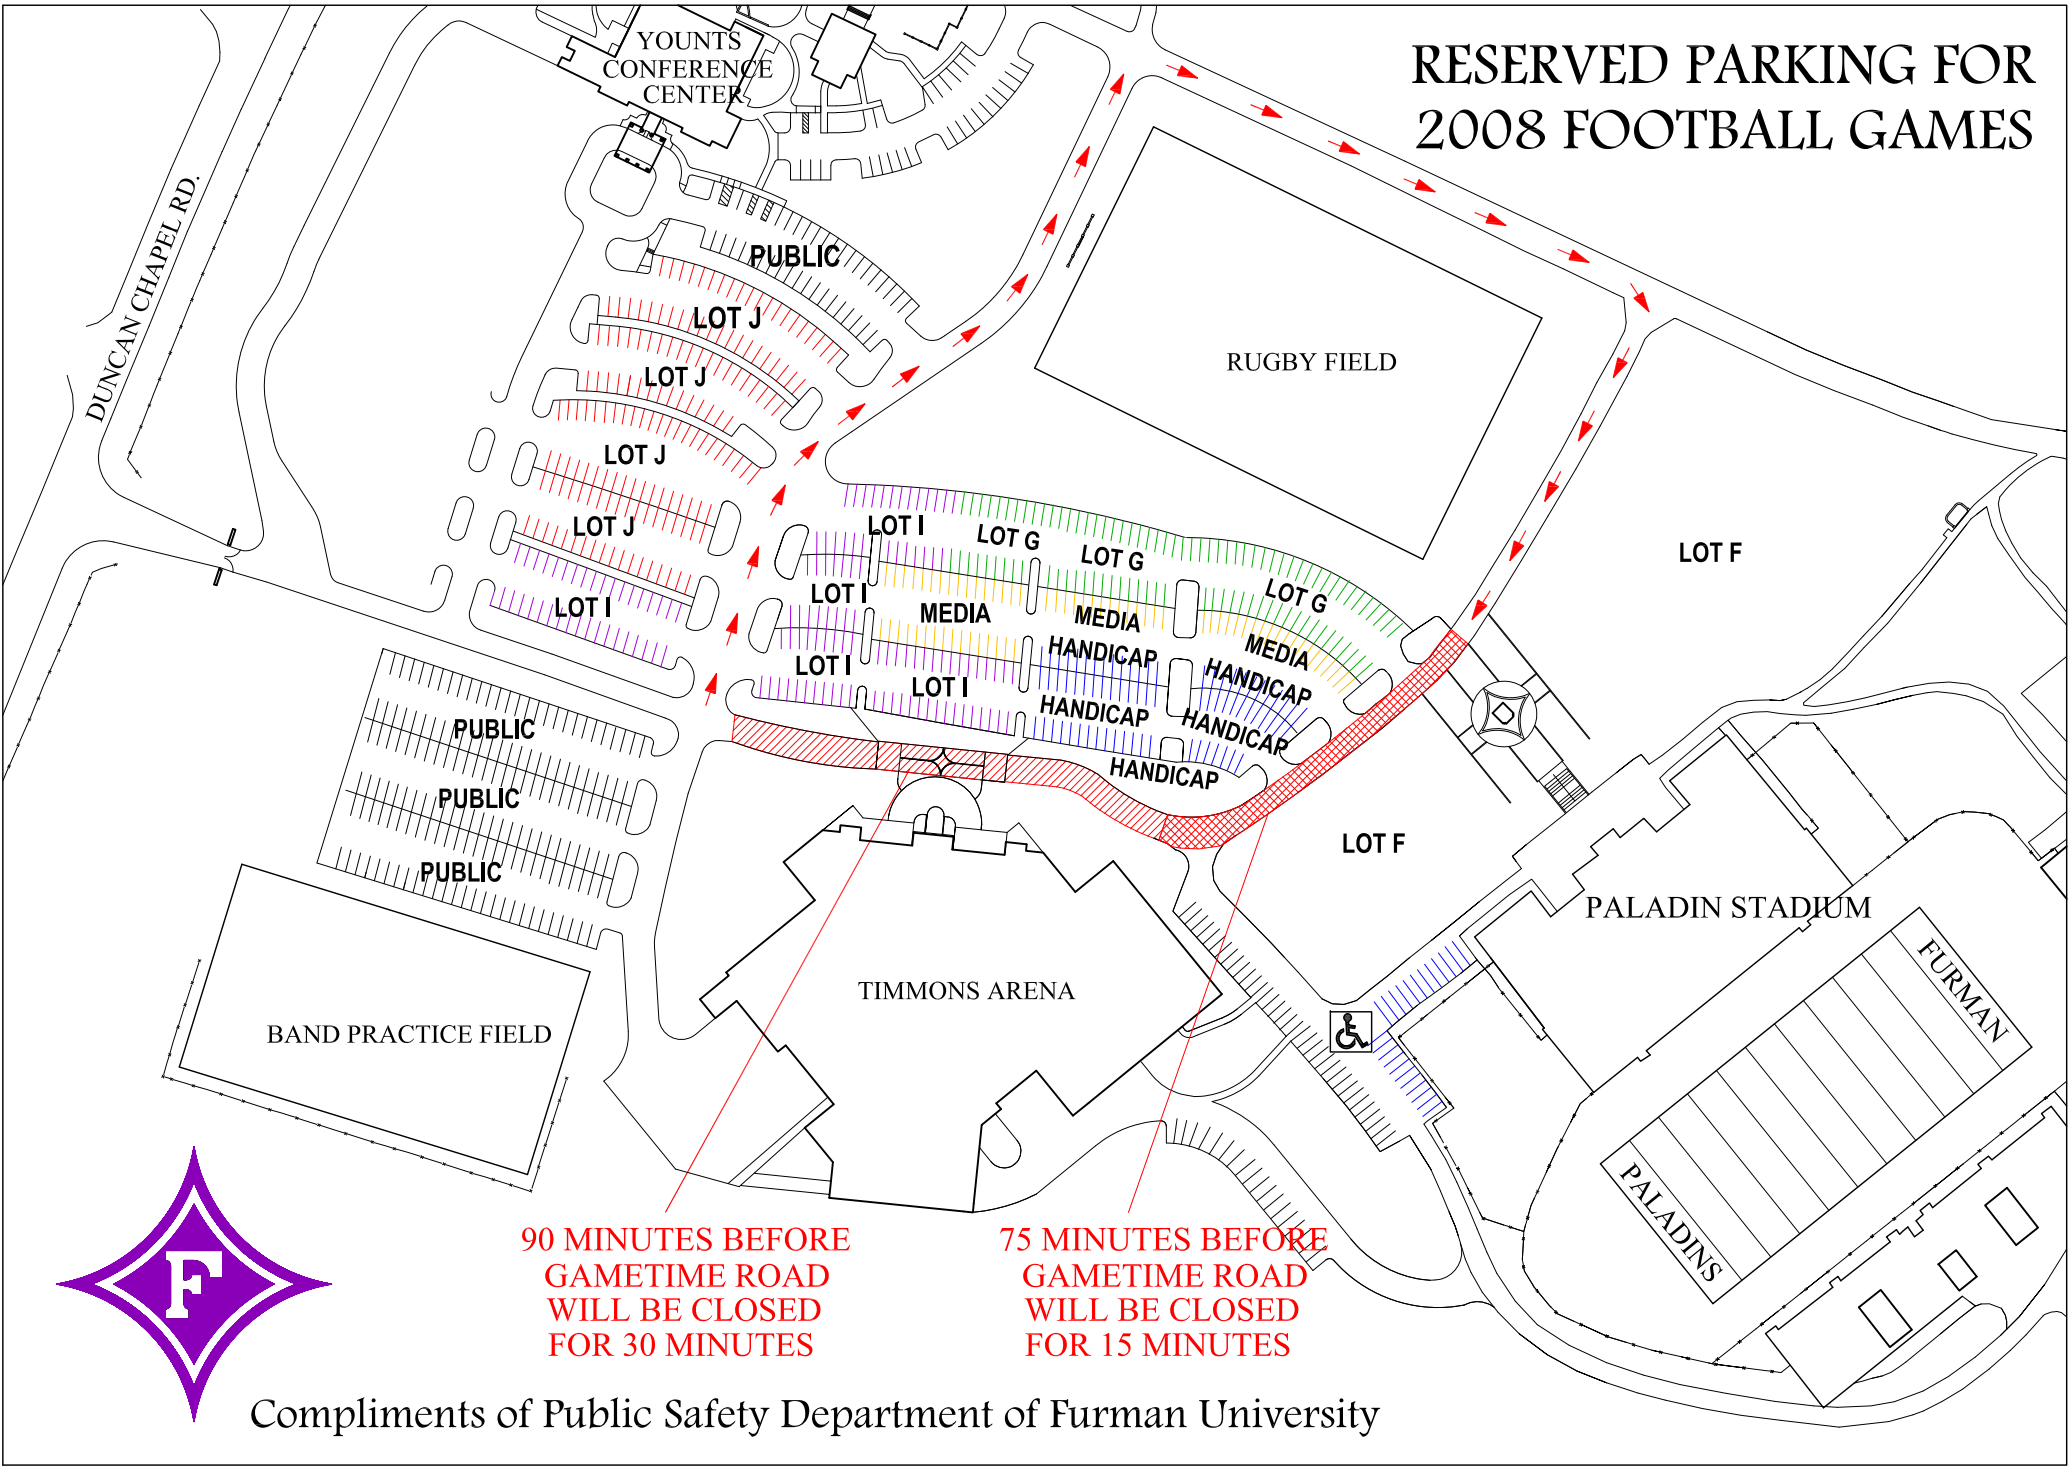

RESERVED PARKING FOR 2008 FOOTBALL GAMES

90 MINUTES BEFORE
GAMETIME ROAD
WILL BE CLOSED
FOR 30 MINUTES

75 MINUTES BEFORE
GAMETIME ROAD
WILL BE CLOSED
FOR 15 MINUTES

Compliments of Public Safety Department of Furman University