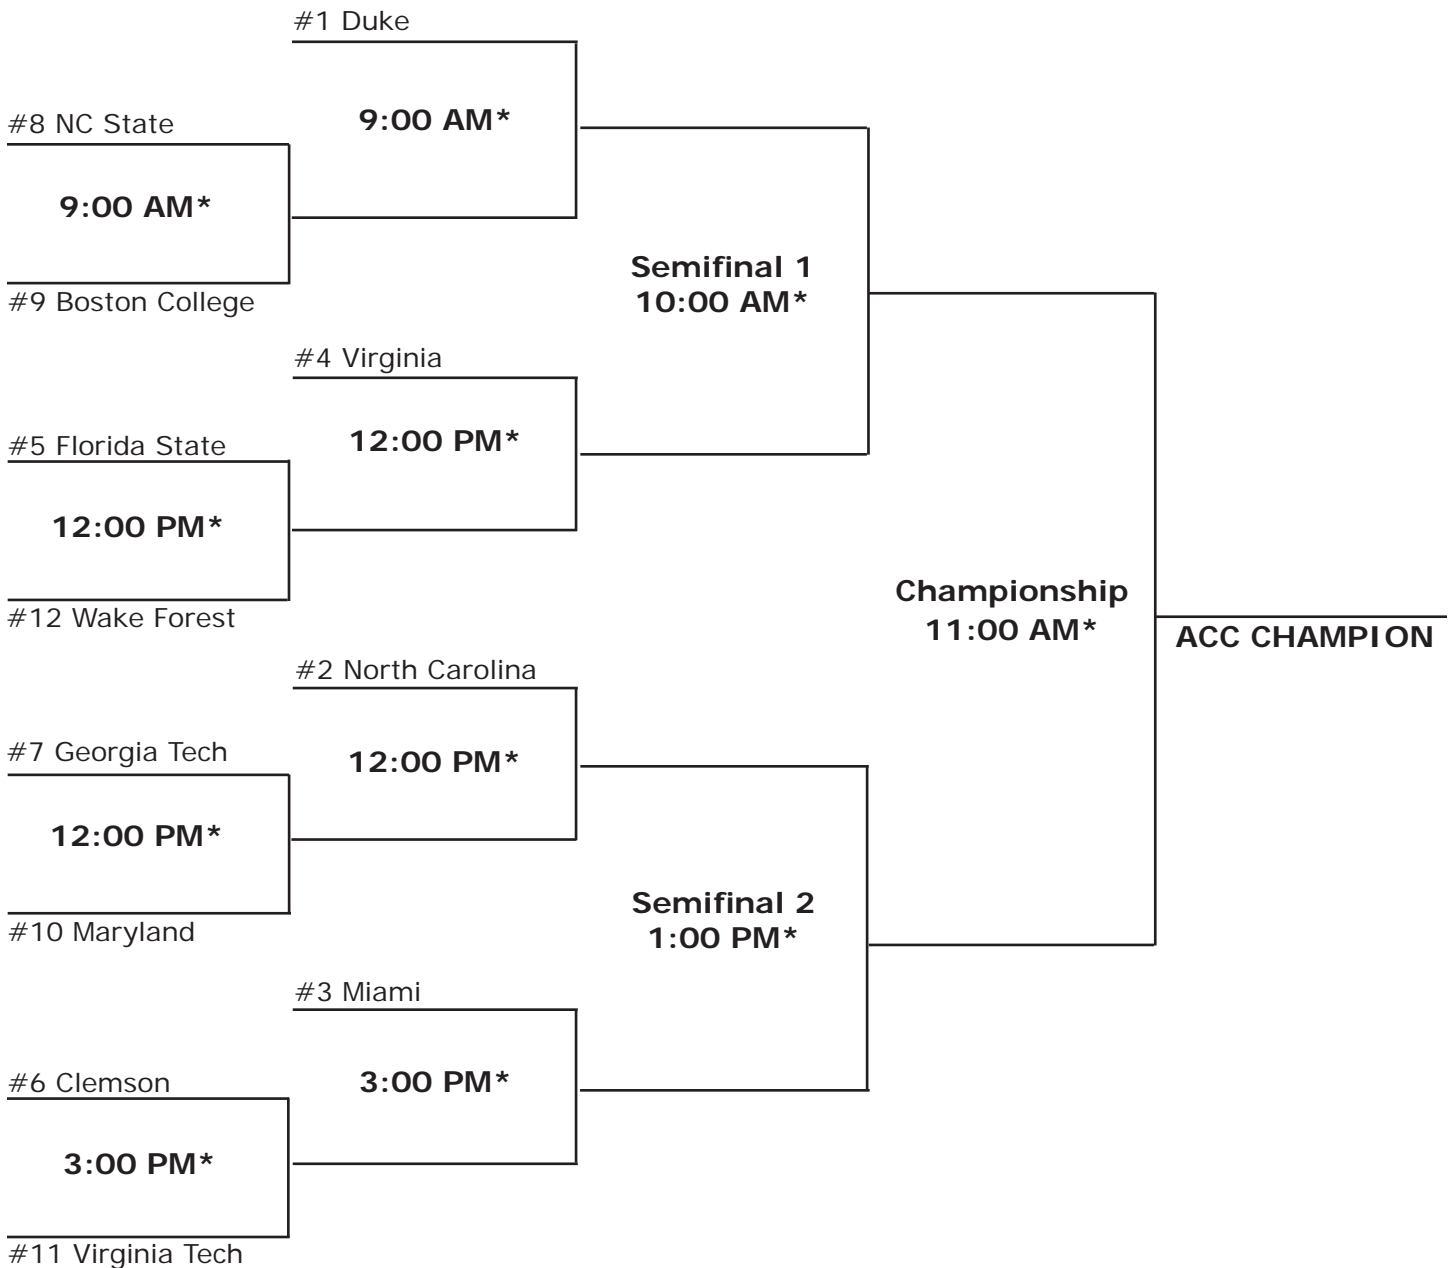

# 2011 Atlantic Coast Conference Women's Tennis Championship

**Cary Tennis Center  
Cary, N.C.**

**April 21-24, 2011**

**Thursday  
April 21**

**Friday  
April 22**

**Saturday  
April 23**

**Sunday  
April 24**