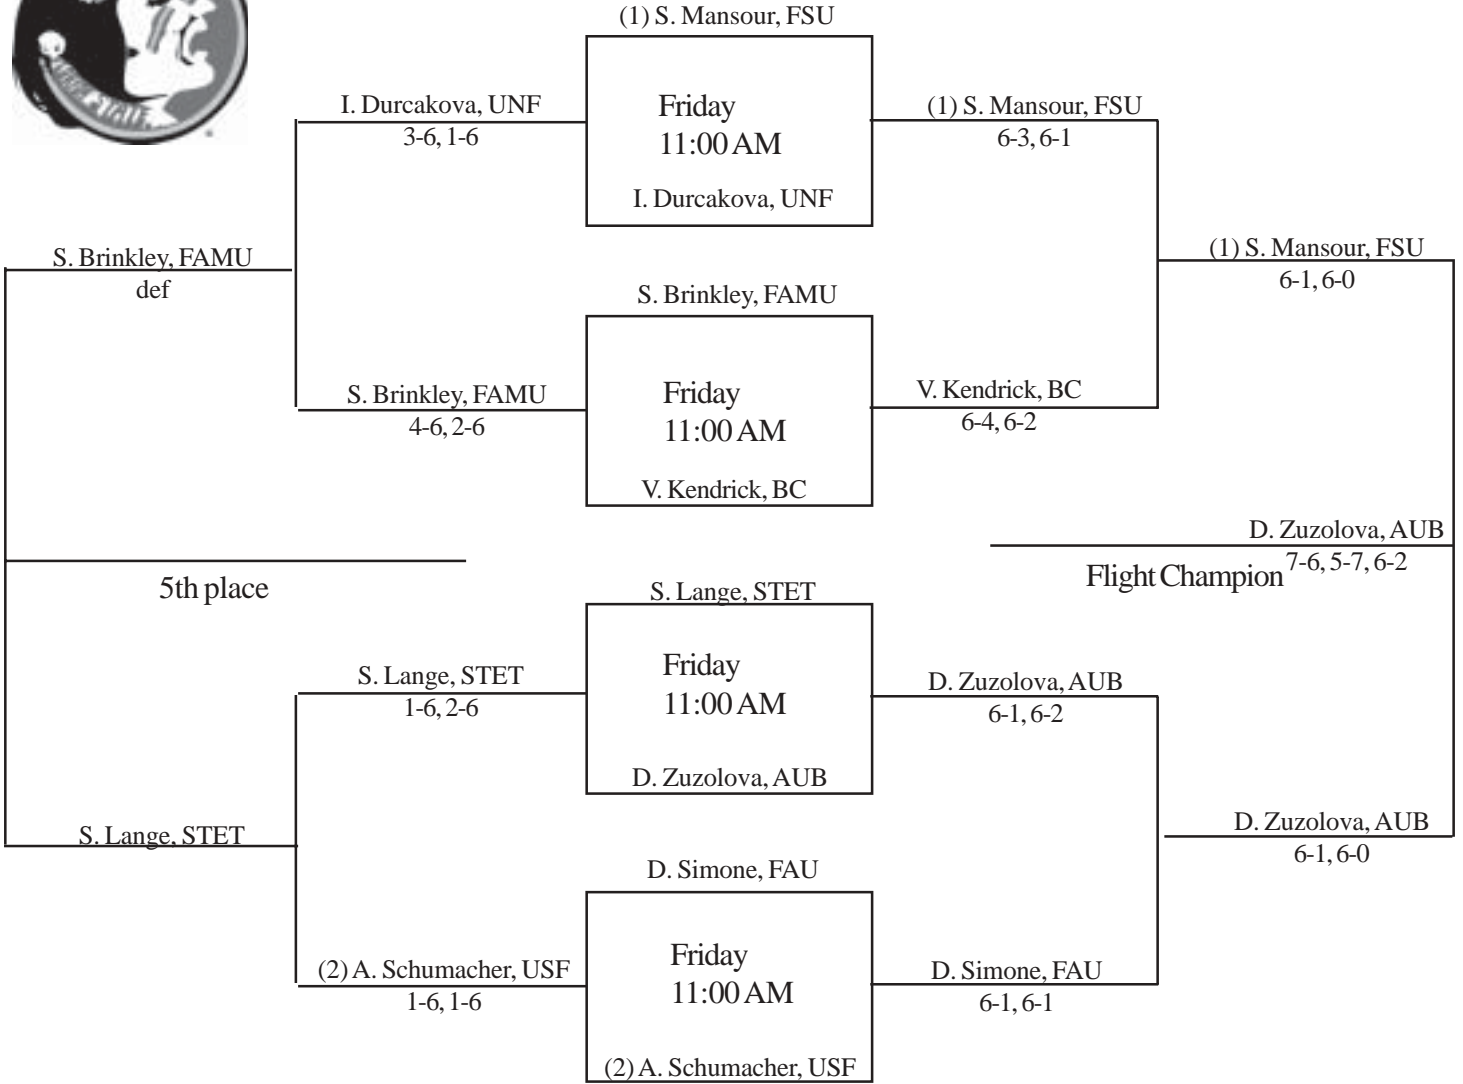

2006 Seminole Invitational - Garnet Singles Draw

K. Nowicki, Stetson 1-6, 2-6
E. Wendling, FAU 6-3, 4-6, 6-3 7th Place
E. Wendling, FAU 4-6, 1-6

V. Sanchez, UNF 0-6, 1-6
K. Dadakhodjaeva, AUM 6-0, 6-0 3rd Place
K. Dadakhodjaeva, AUM 3-6, 6-7 (4)

2006 Seminole Invitational - Gold Singles Draw

7th Place

L. Polakova, BC 0-6, 1-6
L. Polakova, BC def
3rd Place
(2) I. Rai, USF 1-6, 2-6

2006 Seminole Invitational - Black Singles Draw

2006 Seminole Invitational - White Singles Draw

J. Sweeting, USF
7-5, 6-0

K. Bartnik, FAU

(2) M. Foley, FSU

K. Bartnik, FAU
4-6, 2-6

(2) M. Foley, FSU
5-7, 0-6

7th Place

3rd Place

F. Torees, UNF
6-1, 7-5

N. Lysak, AUB
1-6, 7-6(5), 2-6

2006 Seminole Invitational - Orange Singles Draw

2006 Seminole Invitational - Pink Singles Draw

2006 Seminole Invitational - Red Singles Draw

7th Place

A. Green, FAMU
 0-6, 0-6
 E. Xanthopoulos, FAU
 6-0, 6-3
 3rd Place
 E. Xanthopoulos, FAU
 2-6, 0-6