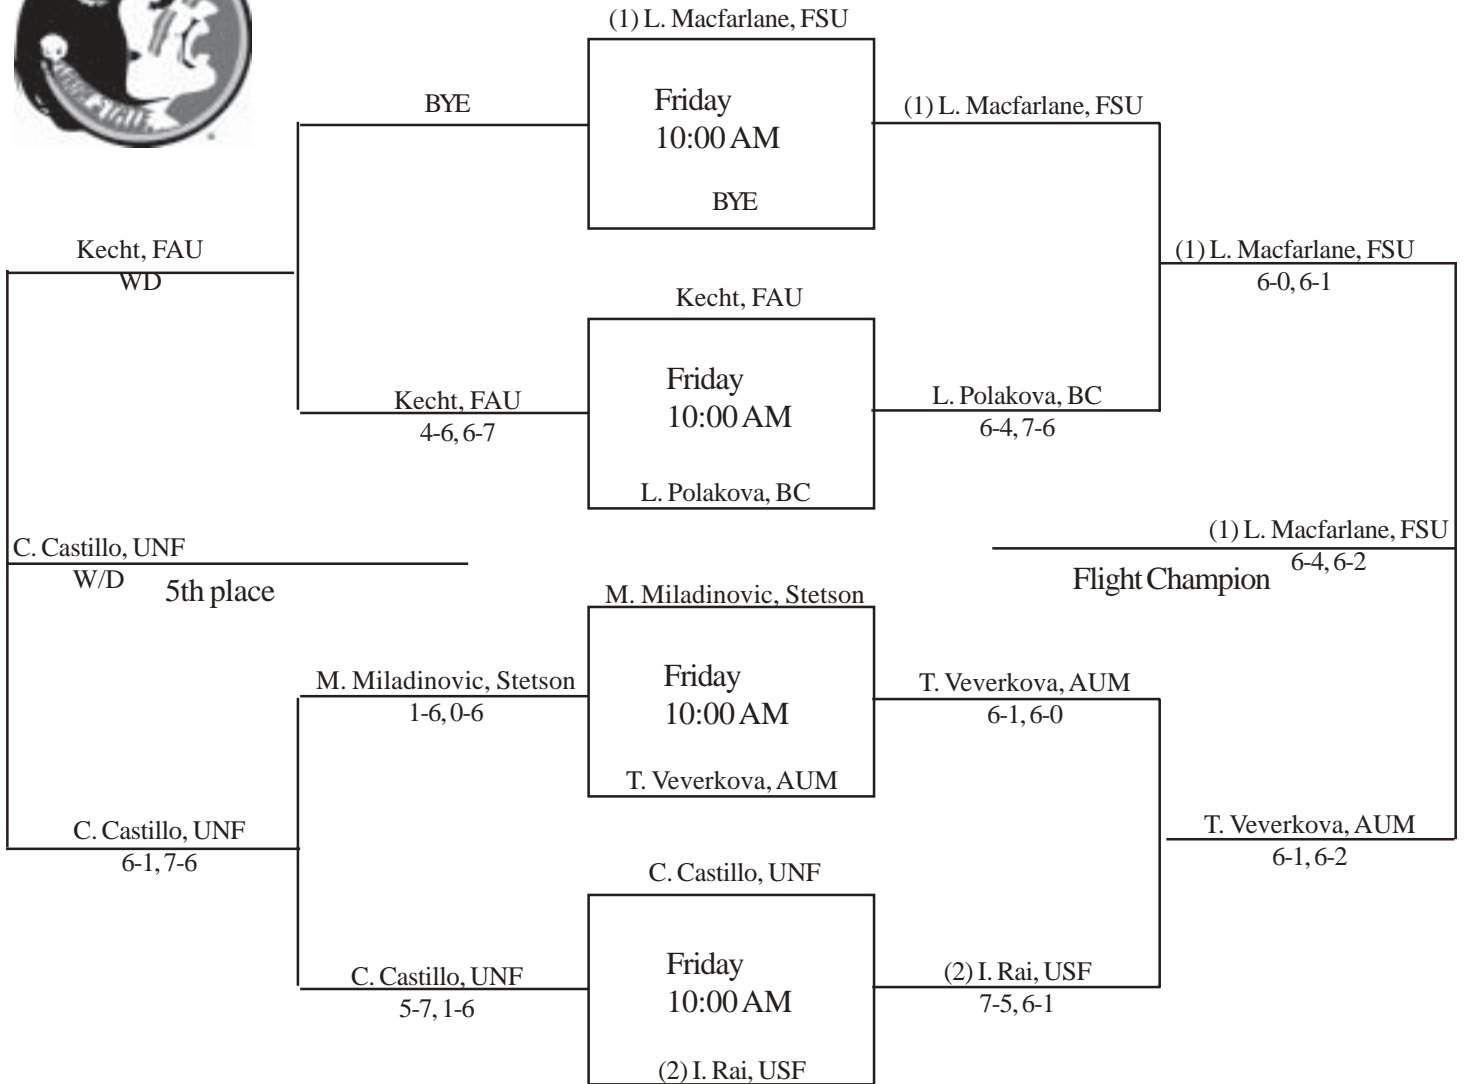

2006 Seminole Invitational - Garnet Singles Draw

K. Nowicki, Stetson 1-6, 2-6
E. Wendling, FAU 6-3, 4-6, 6-3 7th Place
E. Wendling, FAU 4-6, 1-6

V. Sanchez, UNF 0-6, 1-6
K. Dadakhodjaeva, AUM 6-0, 6-0 3rd Place
K. Dadakhodjaeva, AUM 3-6, 6-7 (4)

2006 Seminole Invitational - Gold Singles Draw

7th Place

L. Polakova, BC 0-6, 1-6
L. Polakova, BC def
3rd Place
(2) I. Rai, USF 1-6, 2-6

2006 Seminole Invitational - Black Singles Draw

2006 Seminole Invitational - White Singles Draw