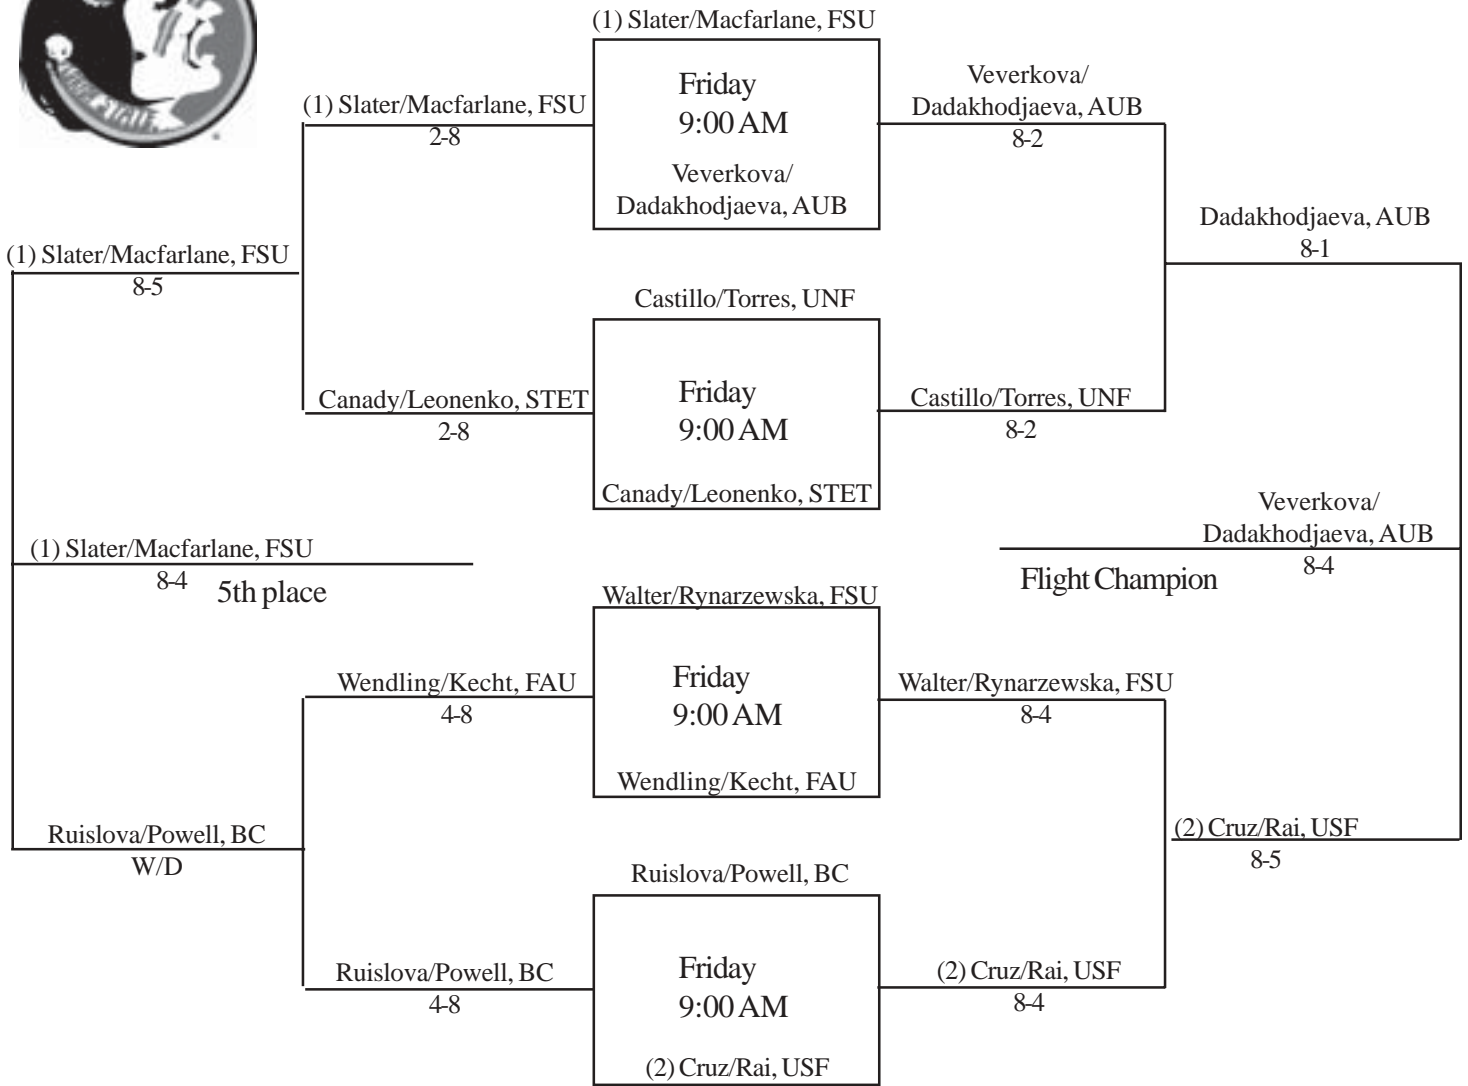

N. Lysak, AUB
1-6, 7-6(5), 2-6

2006 Seminole Invitational - Orange Singles Draw

2006 Seminole Invitational - Pink Singles Draw

2006 Seminole Invitational - Red Singles Draw

7th Place

A. Green, FAMU
 0-6, 0-6
 E. Xanthopoulos, FAU
 6-0, 6-3
 3rd Place
 E. Xanthopoulos, FAU
 2-6, 0-6

2006 Seminole Invitational - Garnet Doubles Draw

2006 Seminole Invitational - Gold Doubles Draw

Pye/A. Green, FAMU 0-8
Simone/Totevska, FAU 8-0
7th Place
Simone/Totevska, FAU 3-8

N. Sanchez/Durcakova, UNF 6-8
N. Sanchez/Durcakova, UNF 8-2
3rd Place
Polakova/Kendrick, BC 1-8