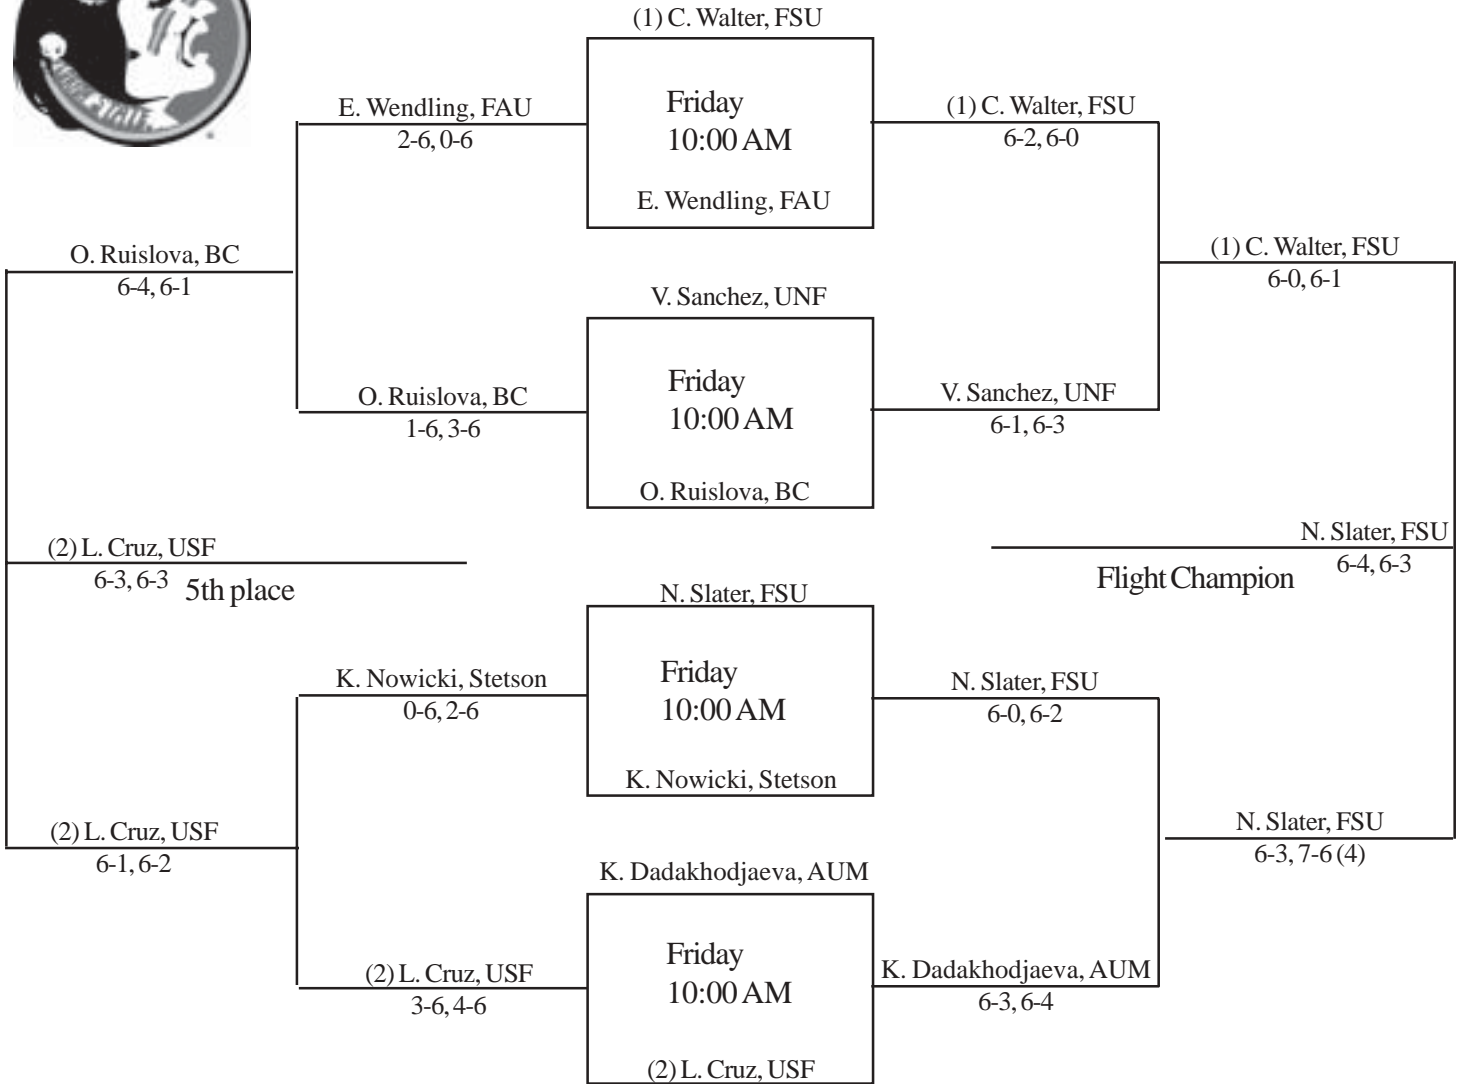

2006 Seminole Invitational - Garnet Singles Draw

K. Nowicki, Stetson 1-6, 2-6
E. Wendling, FAU 6-3, 4-6, 6-3 7th Place
E. Wendling, FAU 4-6, 1-6

V. Sanchez, UNF 0-6, 1-6
K. Dadakhodjaeva, AUM 6-0, 6-0 3rd Place
K. Dadakhodjaeva, AUM 3-6, 6-7 (4)

2006 Seminole Invitational - Gold Singles Draw

7th Place

L. Polakova, BC 0-6, 1-6
L. Polakova, BC def
3rd Place
(2) I. Rai, USF 1-6, 2-6

2006 Seminole Invitational - Black Singles Draw

2006 Seminole Invitational - White Singles Draw