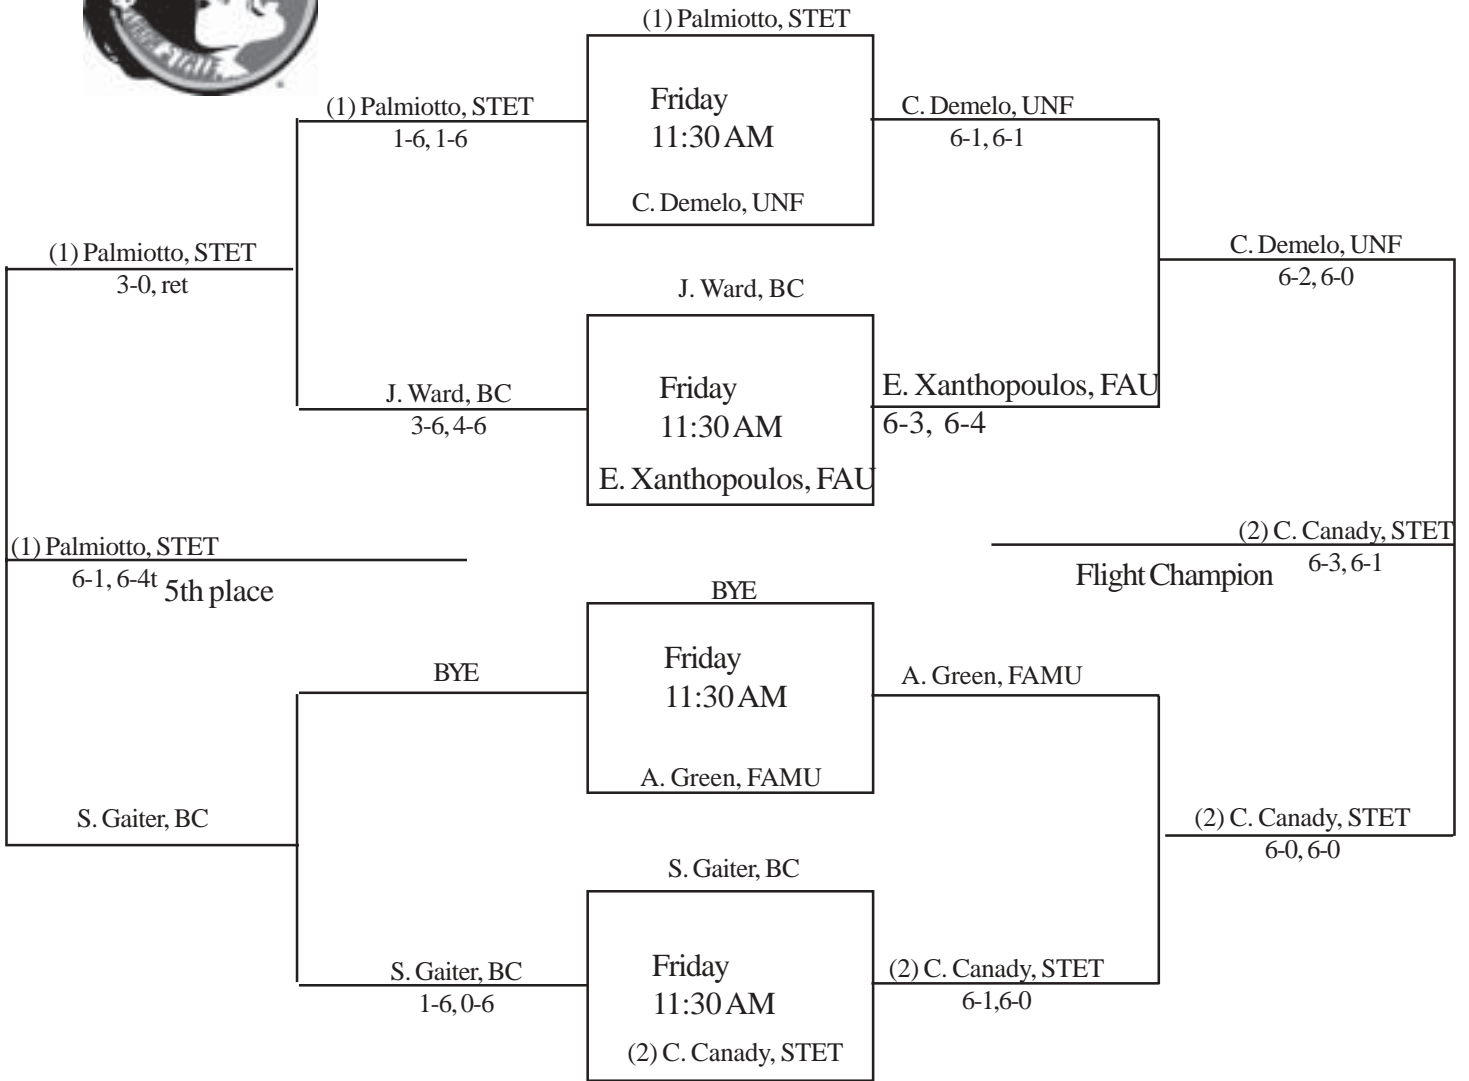

N. Lysak, AUB
1-6, 7-6(5), 2-6

2006 Seminole Invitational - Orange Singles Draw

2006 Seminole Invitational - Pink Singles Draw

2006 Seminole Invitational - Red Singles Draw

7th Place

A. Green, FAMU
 0-6, 0-6
 E. Xanthopoulos, FAU
 6-0, 6-3
 3rd Place
 E. Xanthopoulos, FAU
 2-6, 0-6

2006 Seminole Invitational - Garnet Doubles Draw

2006 Seminole Invitational - Gold Doubles Draw

Pye/A. Green, FAMU 0-8
Simone/Totevska, FAU 8-0
7th Place
Simone/Totevska, FAU 3-8

N. Sanchez/Durcakova, UNF 6-8
N. Sanchez/Durcakova, UNF 8-2
3rd Place
Polakova/Kendrick, BC 1-8