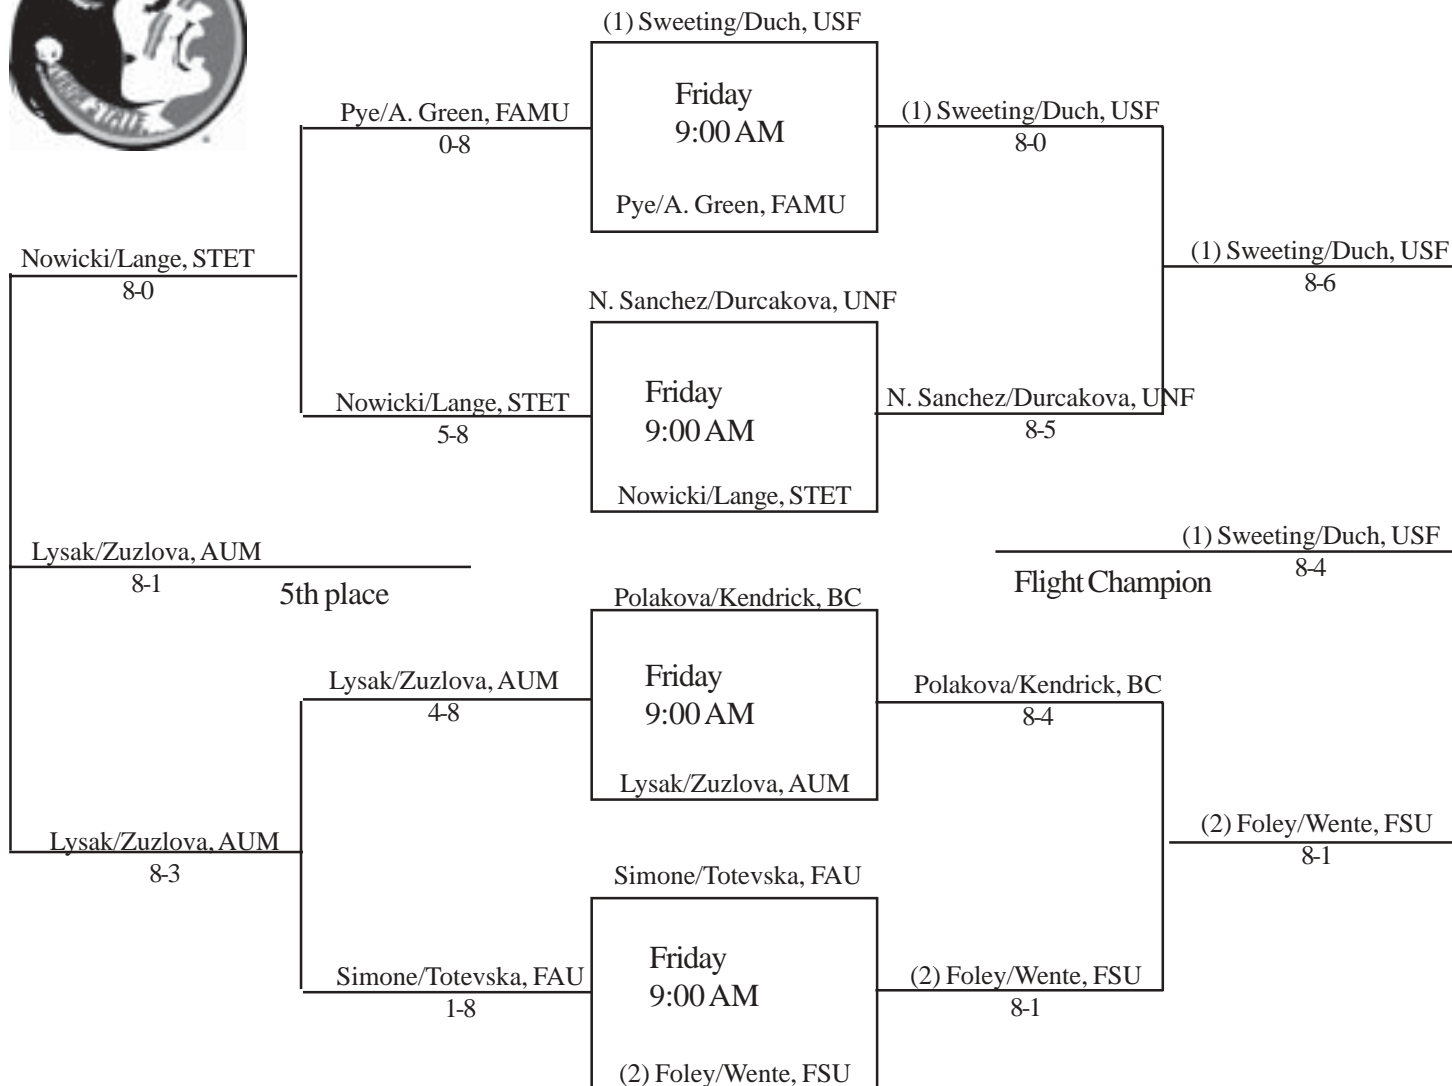

N. Lysak, AUB
1-6, 7-6(5), 2-6

2006 Seminole Invitational - Orange Singles Draw

2006 Seminole Invitational - Pink Singles Draw

2006 Seminole Invitational - Red Singles Draw

7th Place

A. Green, FAMU
 0-6, 0-6
 E. Xanthopoulos, FAU
 6-0, 6-3
 3rd Place
 E. Xanthopoulos, FAU
 2-6, 0-6

2006 Seminole Invitational - Garnet Doubles Draw

2006 Seminole Invitational - Gold Doubles Draw

Pye/A. Green, FAMU 0-8
Simone/Totevska, FAU 8-0
7th Place
Simone/Totevska, FAU 3-8

N. Sanchez/Durcakova, UNF 6-8
N. Sanchez/Durcakova, UNF 8-2
3rd Place
Polakova/Kendrick, BC 1-8

2006 Seminole Invitational - White Doubles Draw

2006 Seminole Invitational -Black Doubles Draw Round Robin

Round 1

DeMelo/Desmarais, UNF	
Friday, 9:45 AM	
Palmiotto/St. Clair, STET	DeMelo/Desmarais, UNF
	8-2