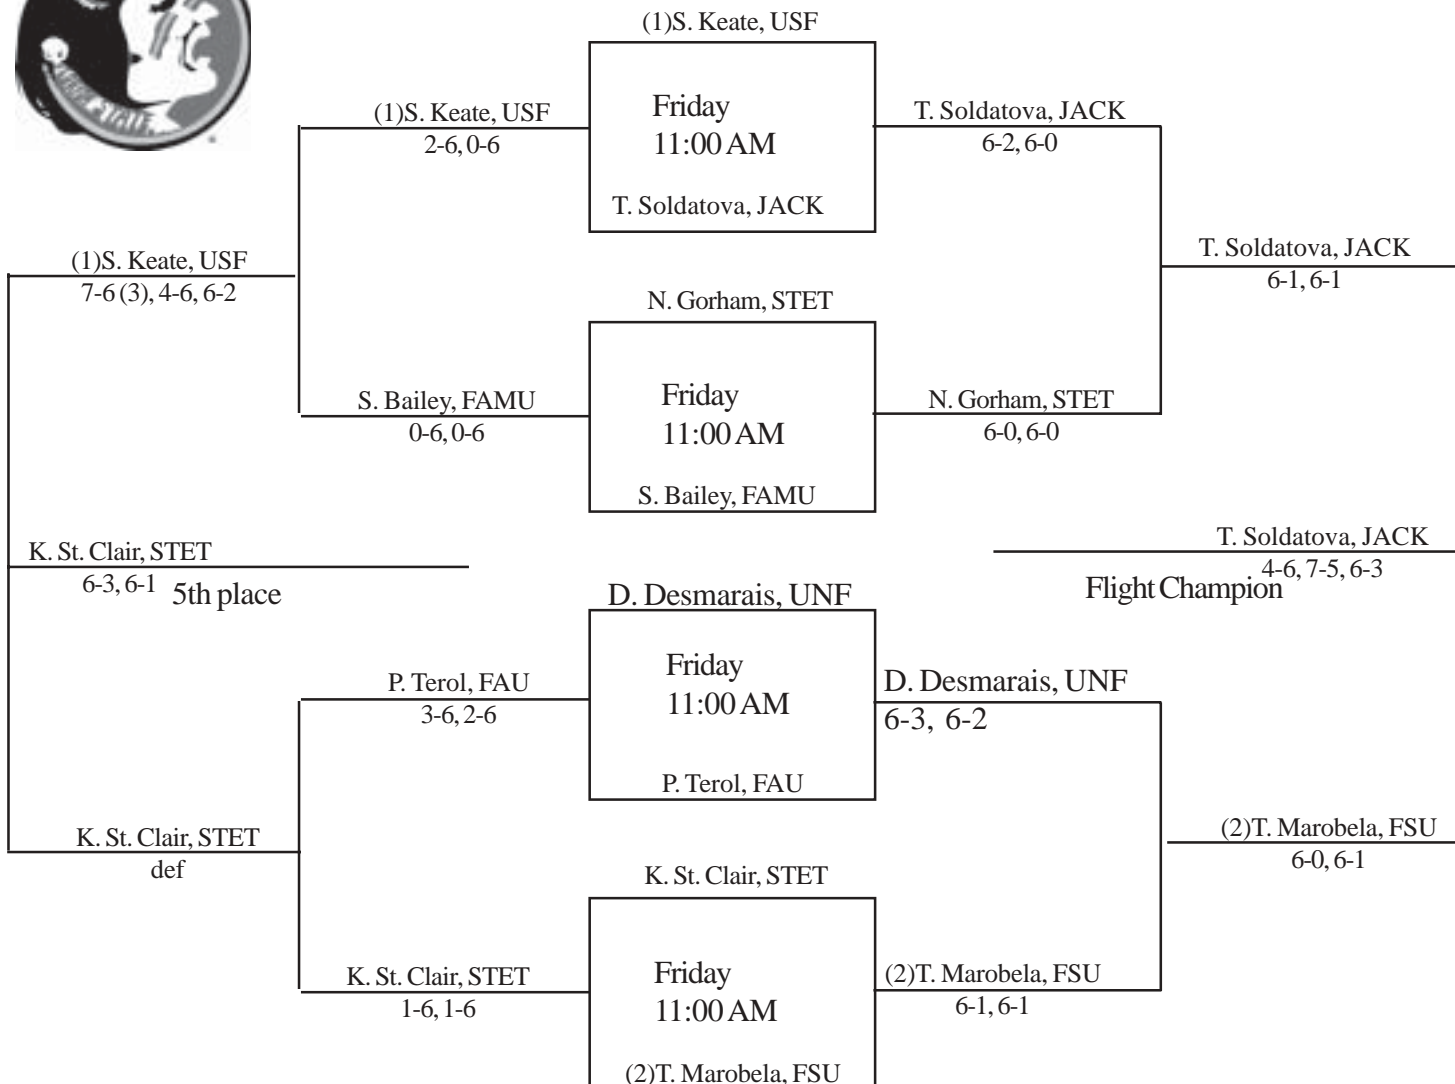

N. Lysak, AUB
1-6, 7-6(5), 2-6

2006 Seminole Invitational - Orange Singles Draw

2006 Seminole Invitational - Pink Singles Draw

2006 Seminole Invitational - Red Singles Draw

7th Place

A. Green, FAMU
 0-6, 0-6
 E. Xanthopoulos, FAU
 6-0, 6-3
 3rd Place
 E. Xanthopoulos, FAU
 2-6, 0-6

2006 Seminole Invitational - Garnet Doubles Draw

2006 Seminole Invitational - Gold Doubles Draw

Pye/A. Green, FAMU 0-8
Simone/Totevska, FAU 8-0
7th Place
Simone/Totevska, FAU 3-8

N. Sanchez/Durcakova, UNF 6-8
N. Sanchez/Durcakova, UNF 8-2
3rd Place
Polakova/Kendrick, BC 1-8

2006 Seminole Invitational - White Doubles Draw

2006 Seminole Invitational -Black Doubles Draw Round Robin

Round 1

DeMelo/Desmarais, UNF	
Friday, 9:45 AM	
Palmiotto/St. Clair, STET	DeMelo/Desmarais, UNF
	8-2