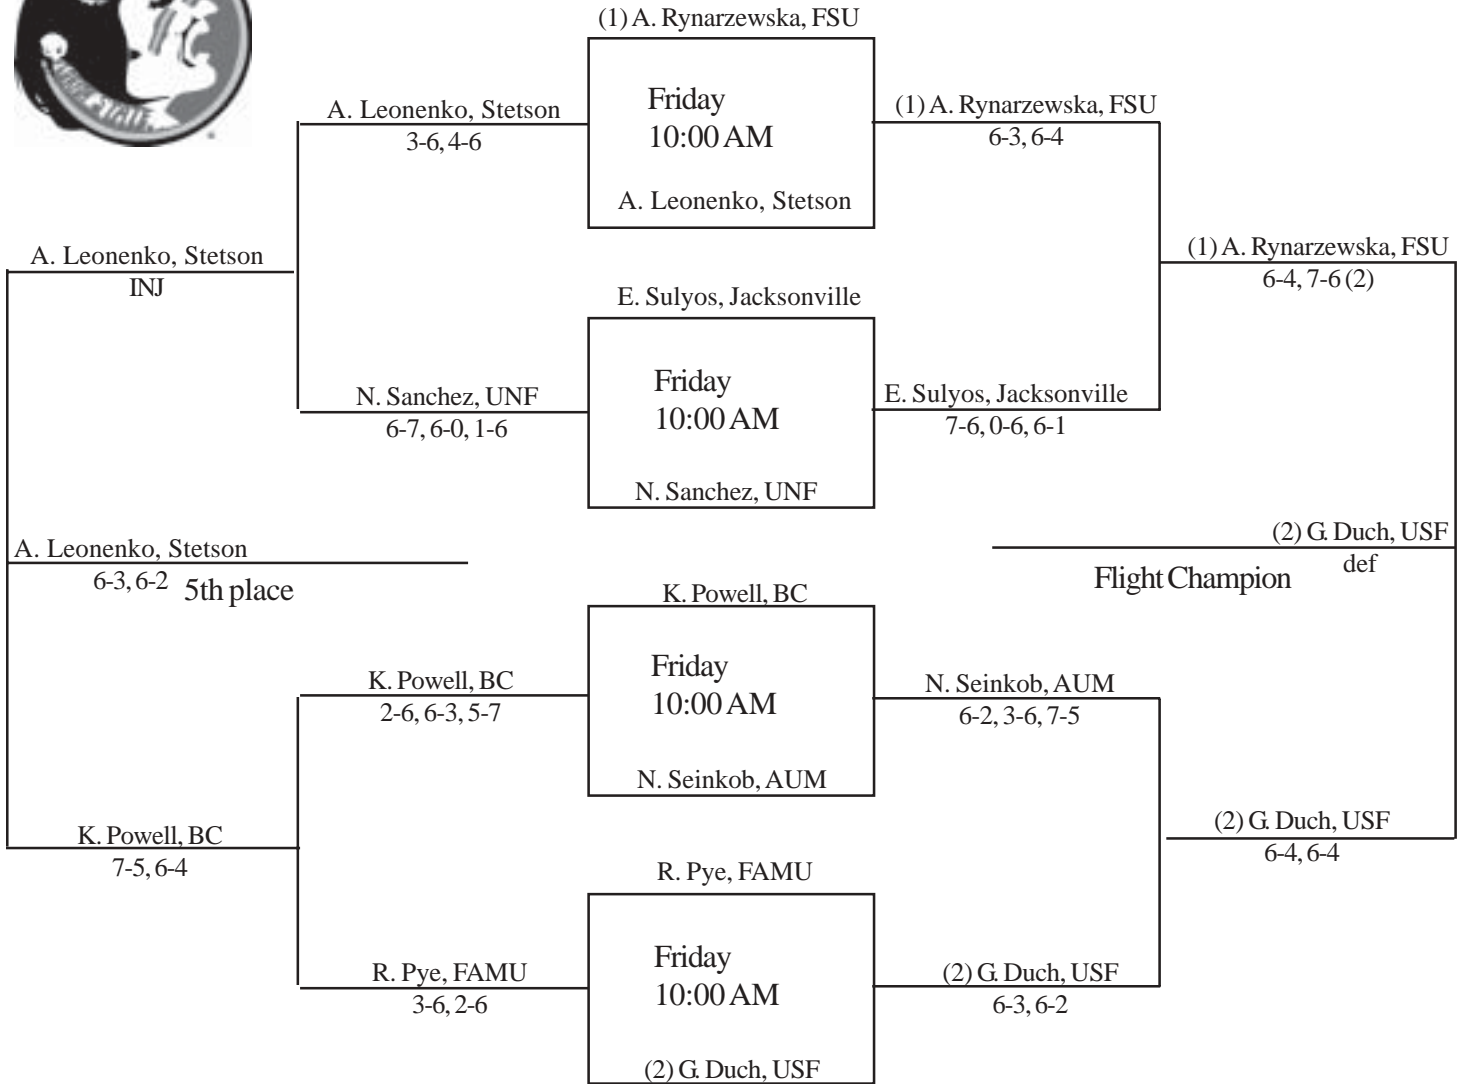

2006 Seminole Invitational - Garnet Singles Draw

K. Nowicki, Stetson 1-6, 2-6
E. Wendling, FAU 6-3, 4-6, 6-3 7th Place
E. Wendling, FAU 4-6, 1-6

V. Sanchez, UNF 0-6, 1-6
K. Dadakhodjaeva, AUM 6-0, 6-0 3rd Place
K. Dadakhodjaeva, AUM 3-6, 6-7 (4)

2006 Seminole Invitational - Gold Singles Draw

7th Place

L. Polakova, BC 0-6, 1-6
L. Polakova, BC def
3rd Place
(2) I. Rai, USF 1-6, 2-6

2006 Seminole Invitational - Black Singles Draw

2006 Seminole Invitational - White Singles Draw