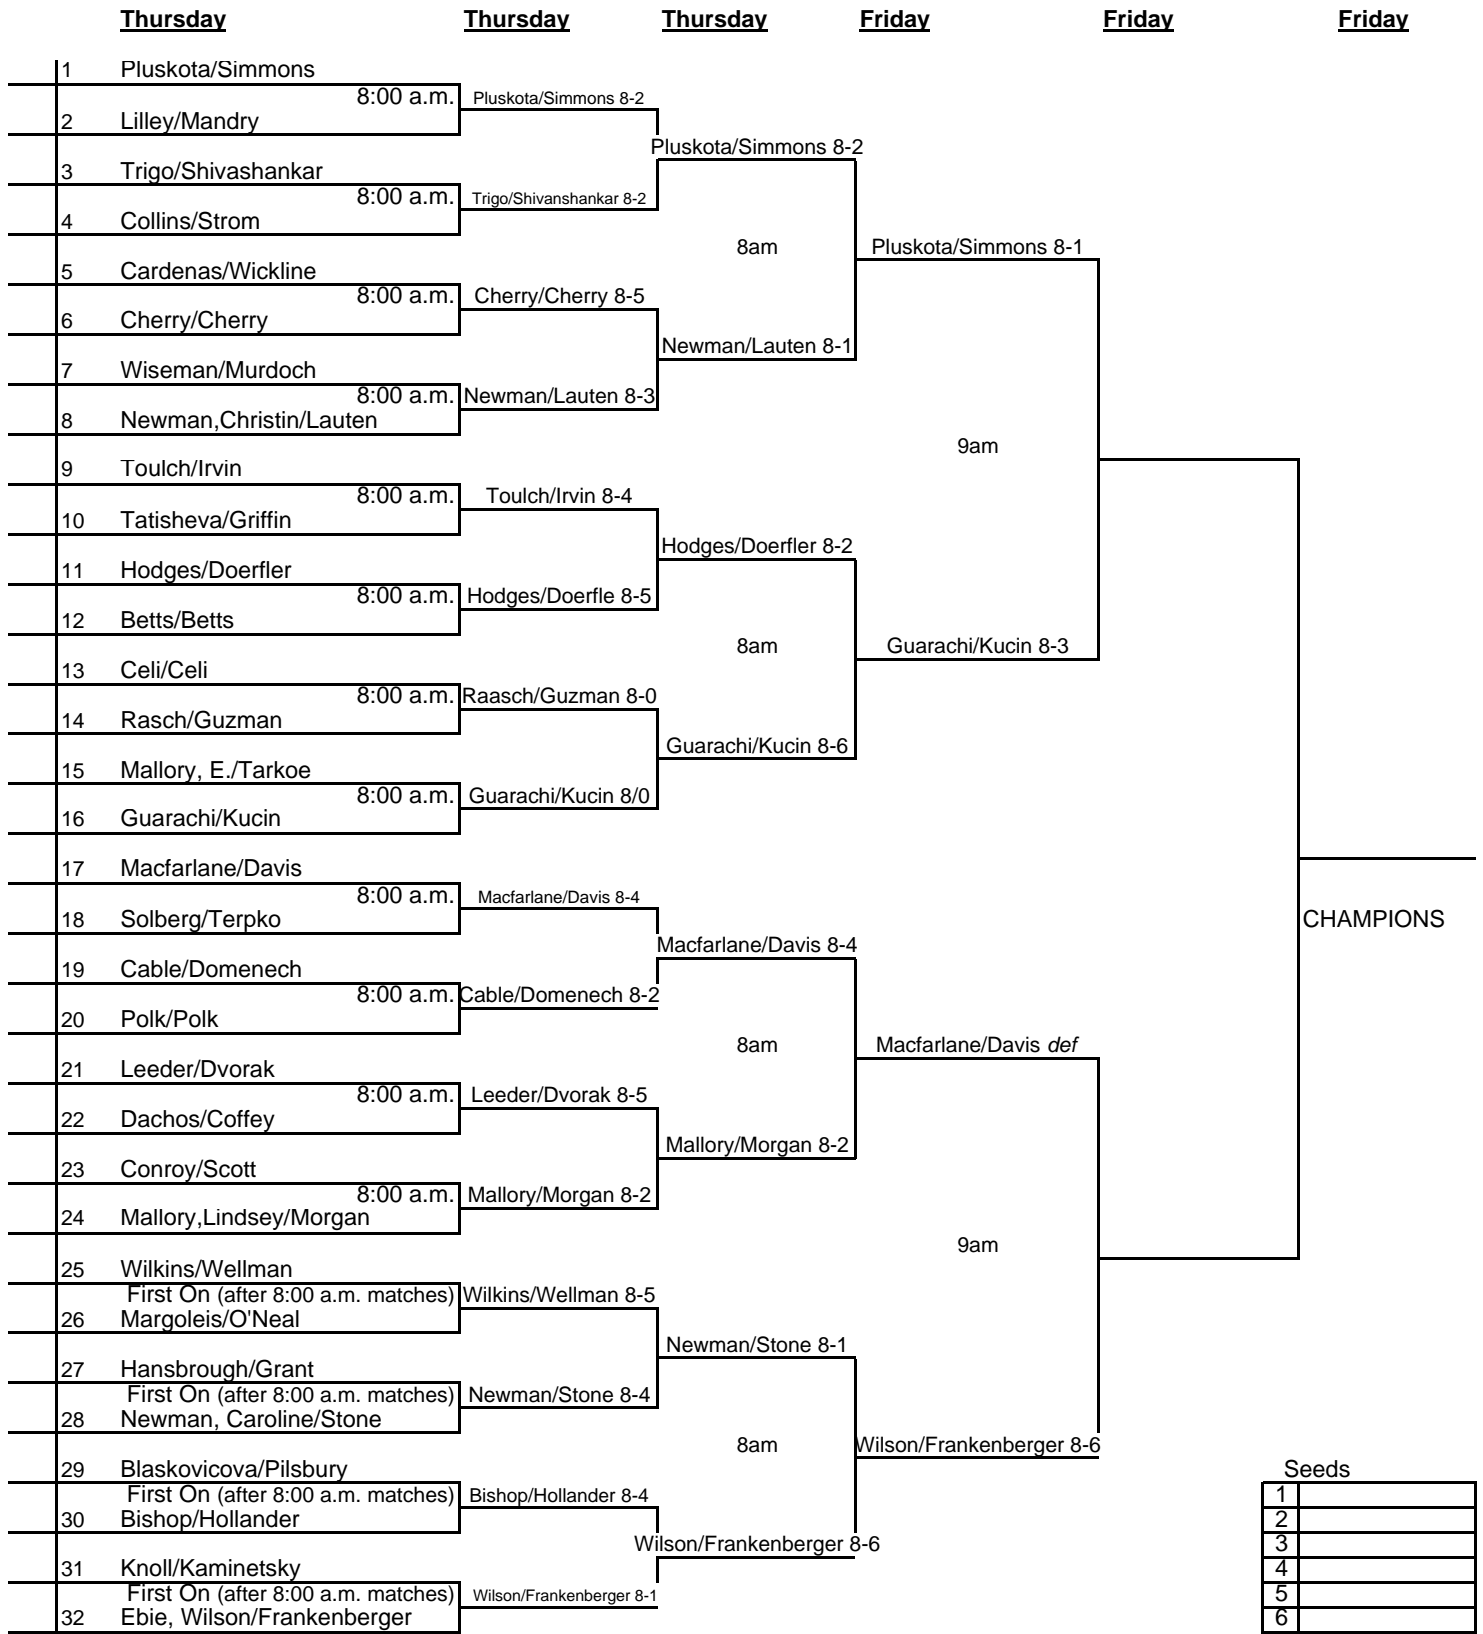

2009 Women's Summer Circuit

Hosted by Florida State University

Doubles Draw

CHAMPIONS

Seeds

| | |
|---|--|
| 1 | |
| 2 | |
| 3 | |
| 4 | |
| 5 | |
| 6 | |
| 7 | |
| 8 | |