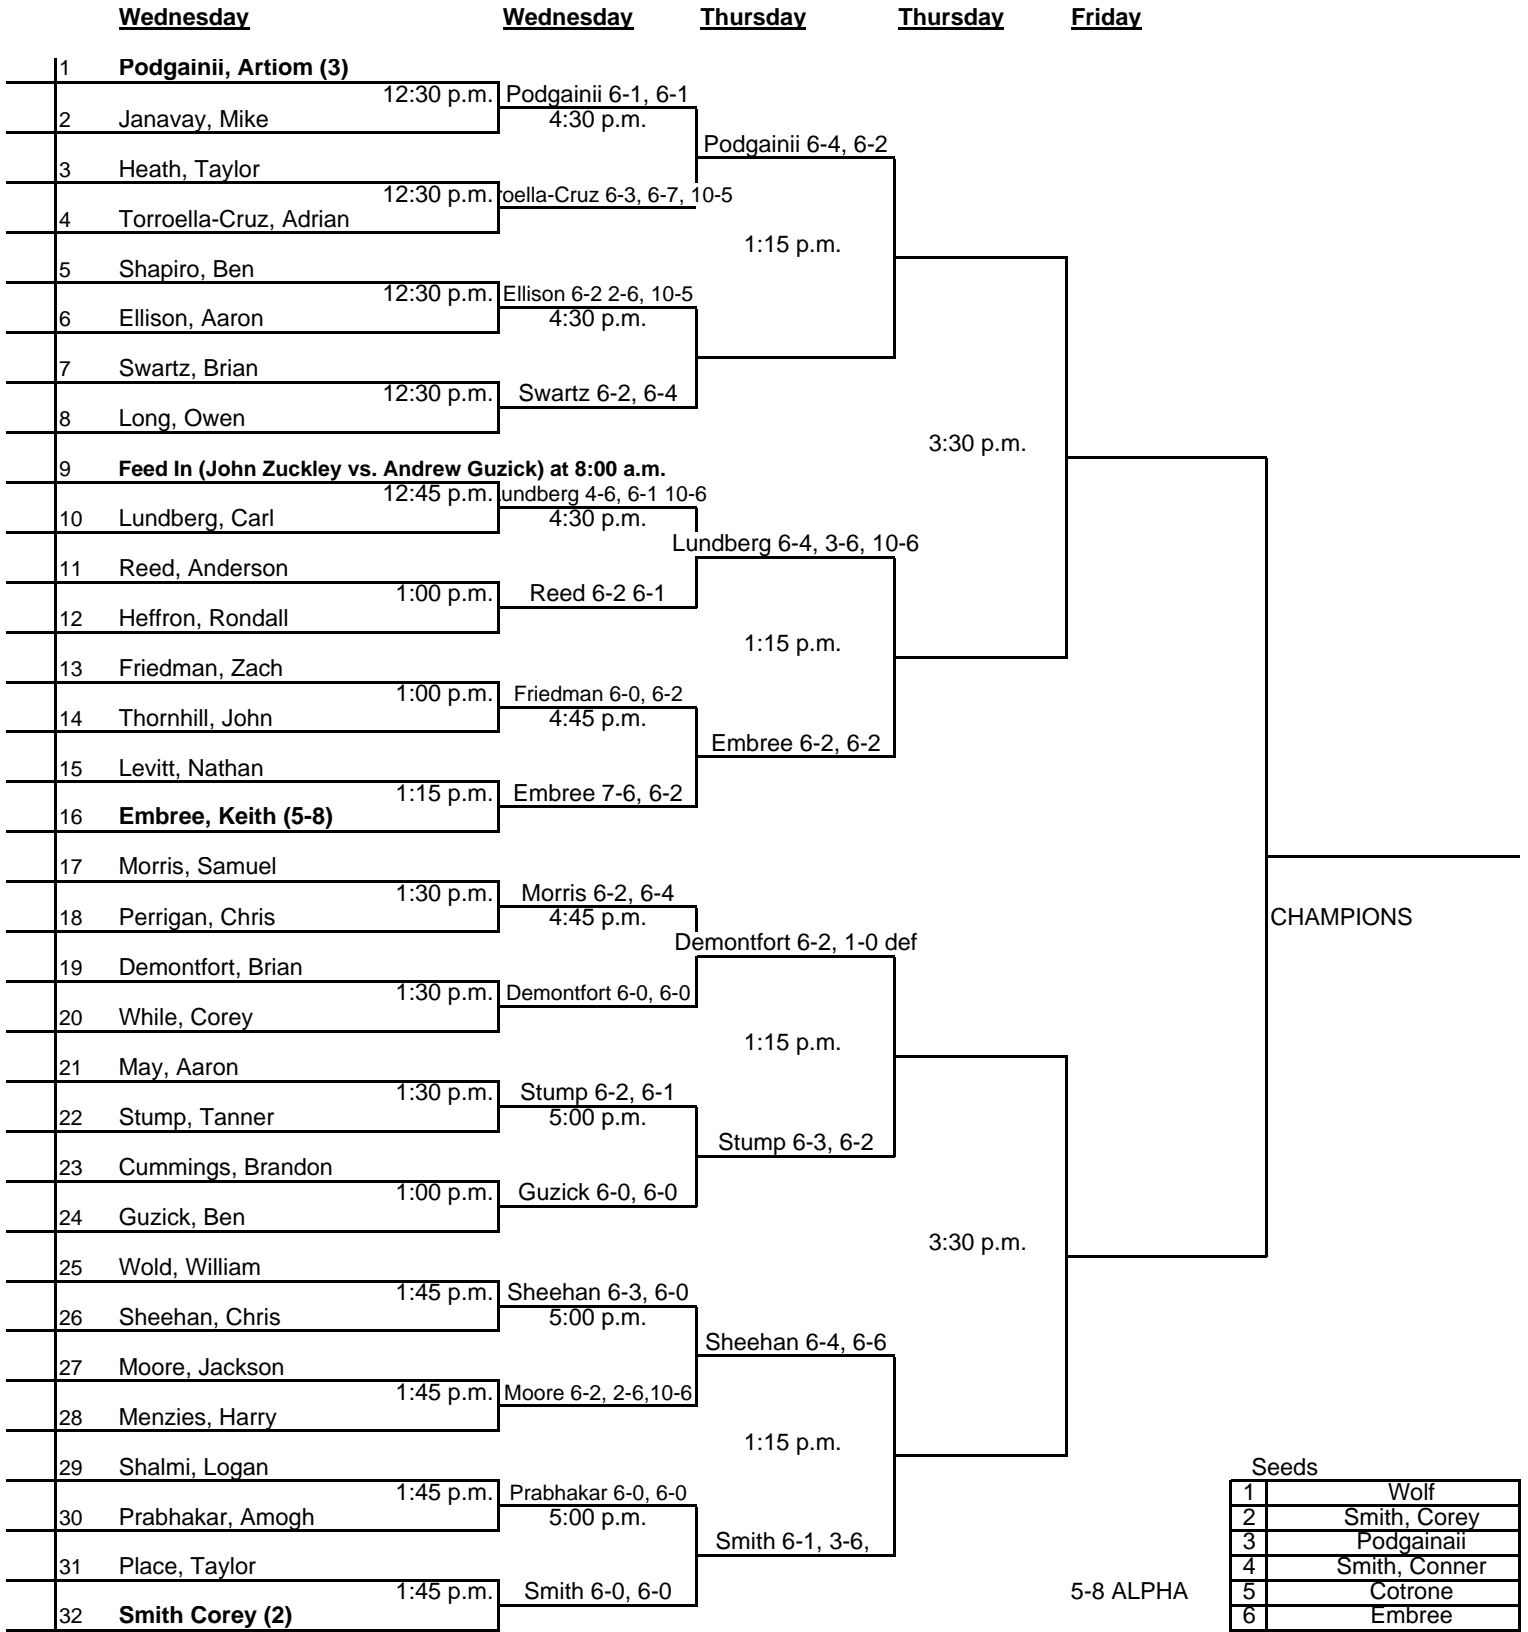

# 2009 Men's Summer Circuit

Hosted by Florida State University

## B Draw

Seeds	
1	Wolf
2	Smith, Corey
3	Podgainii
4	Smith, Conner
5	Cotrone
6	Embree
7	Zafiros
8	

5-8 ALPHA