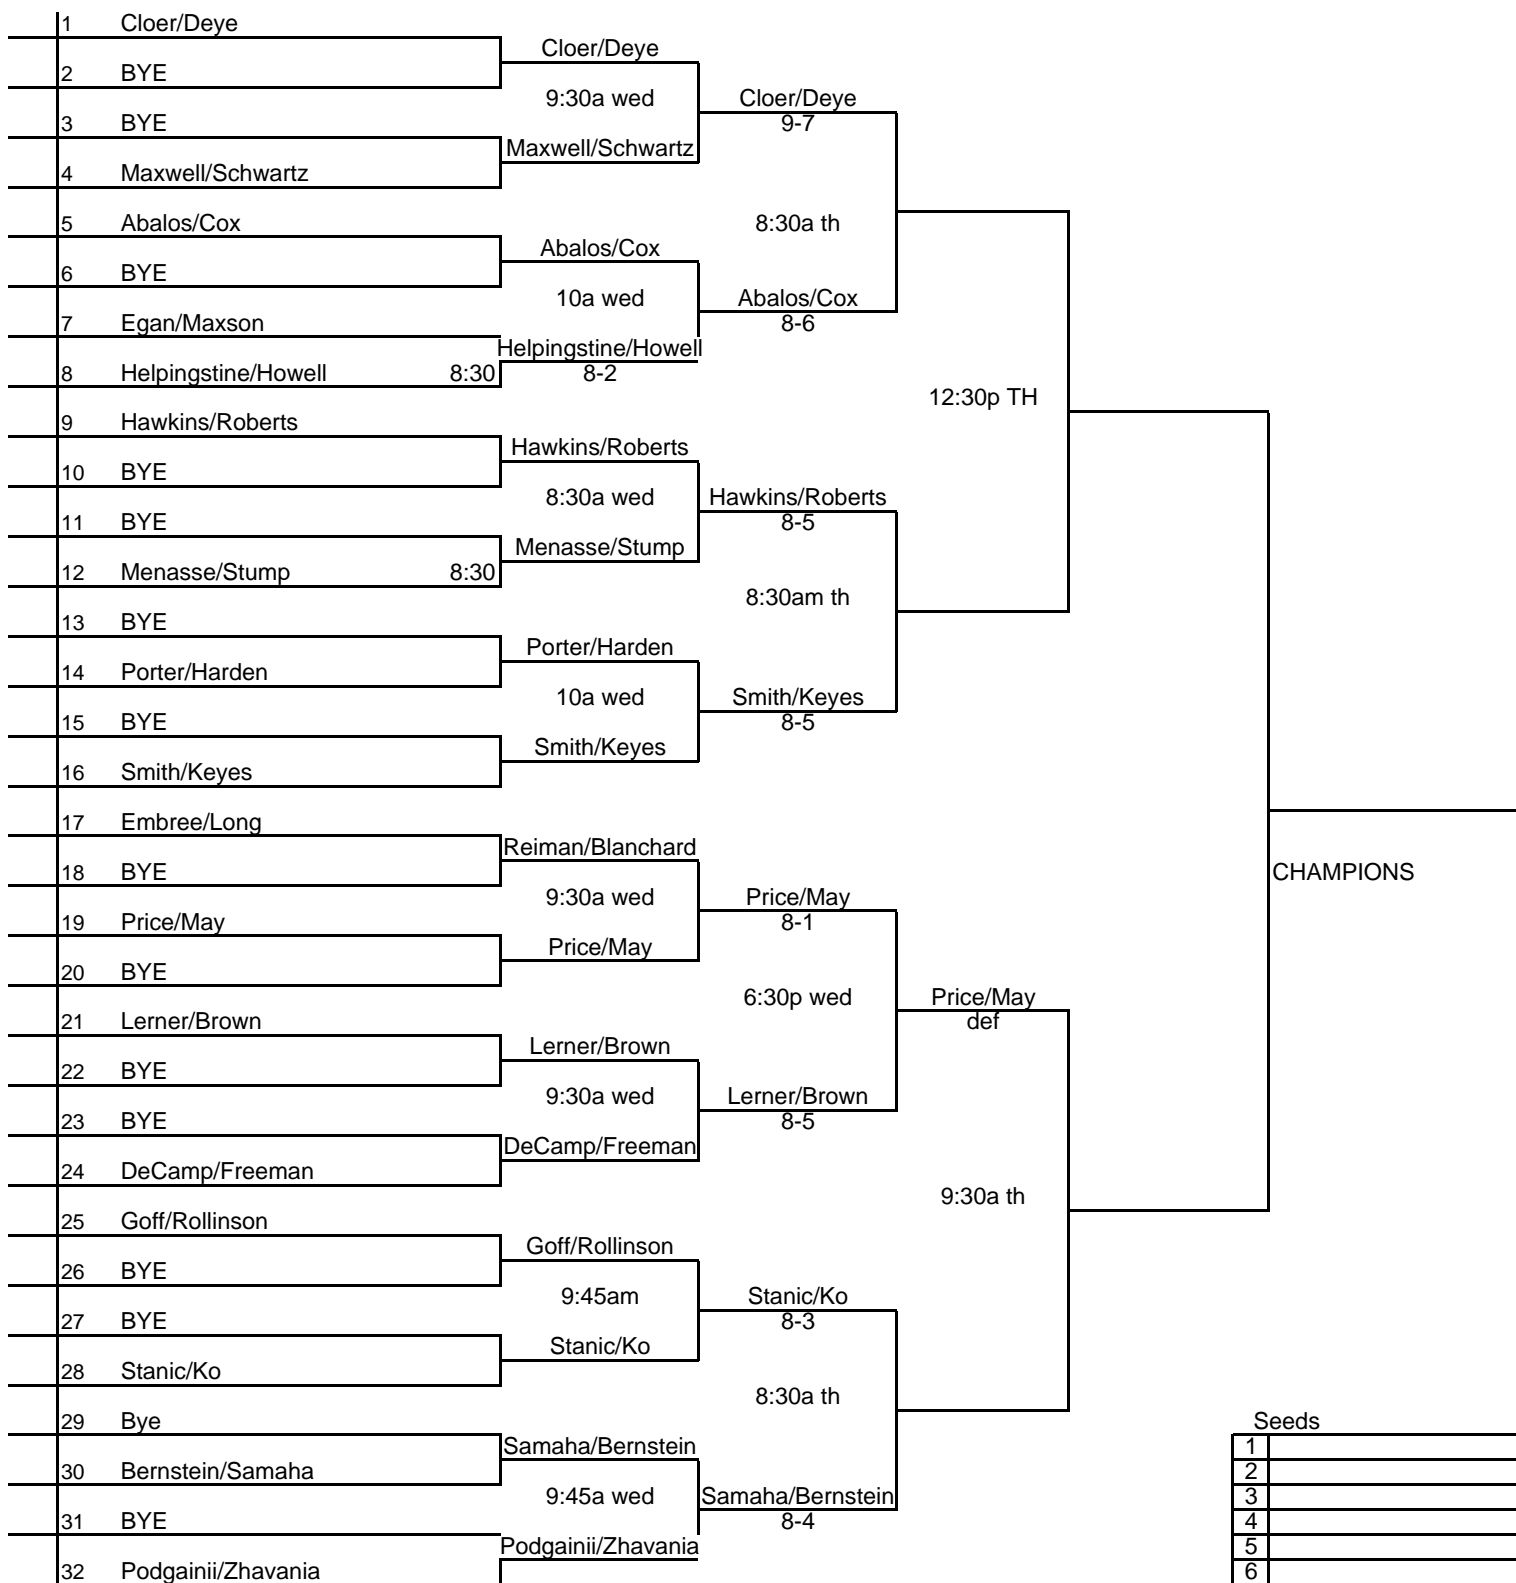

# 2008 ITA Collegiate Summer Circuit

FSU Circuit: Men's Doubles

July 8-10, 2008

Seeds	
1	
2	
3	
4	
5	
6	
7	
8	